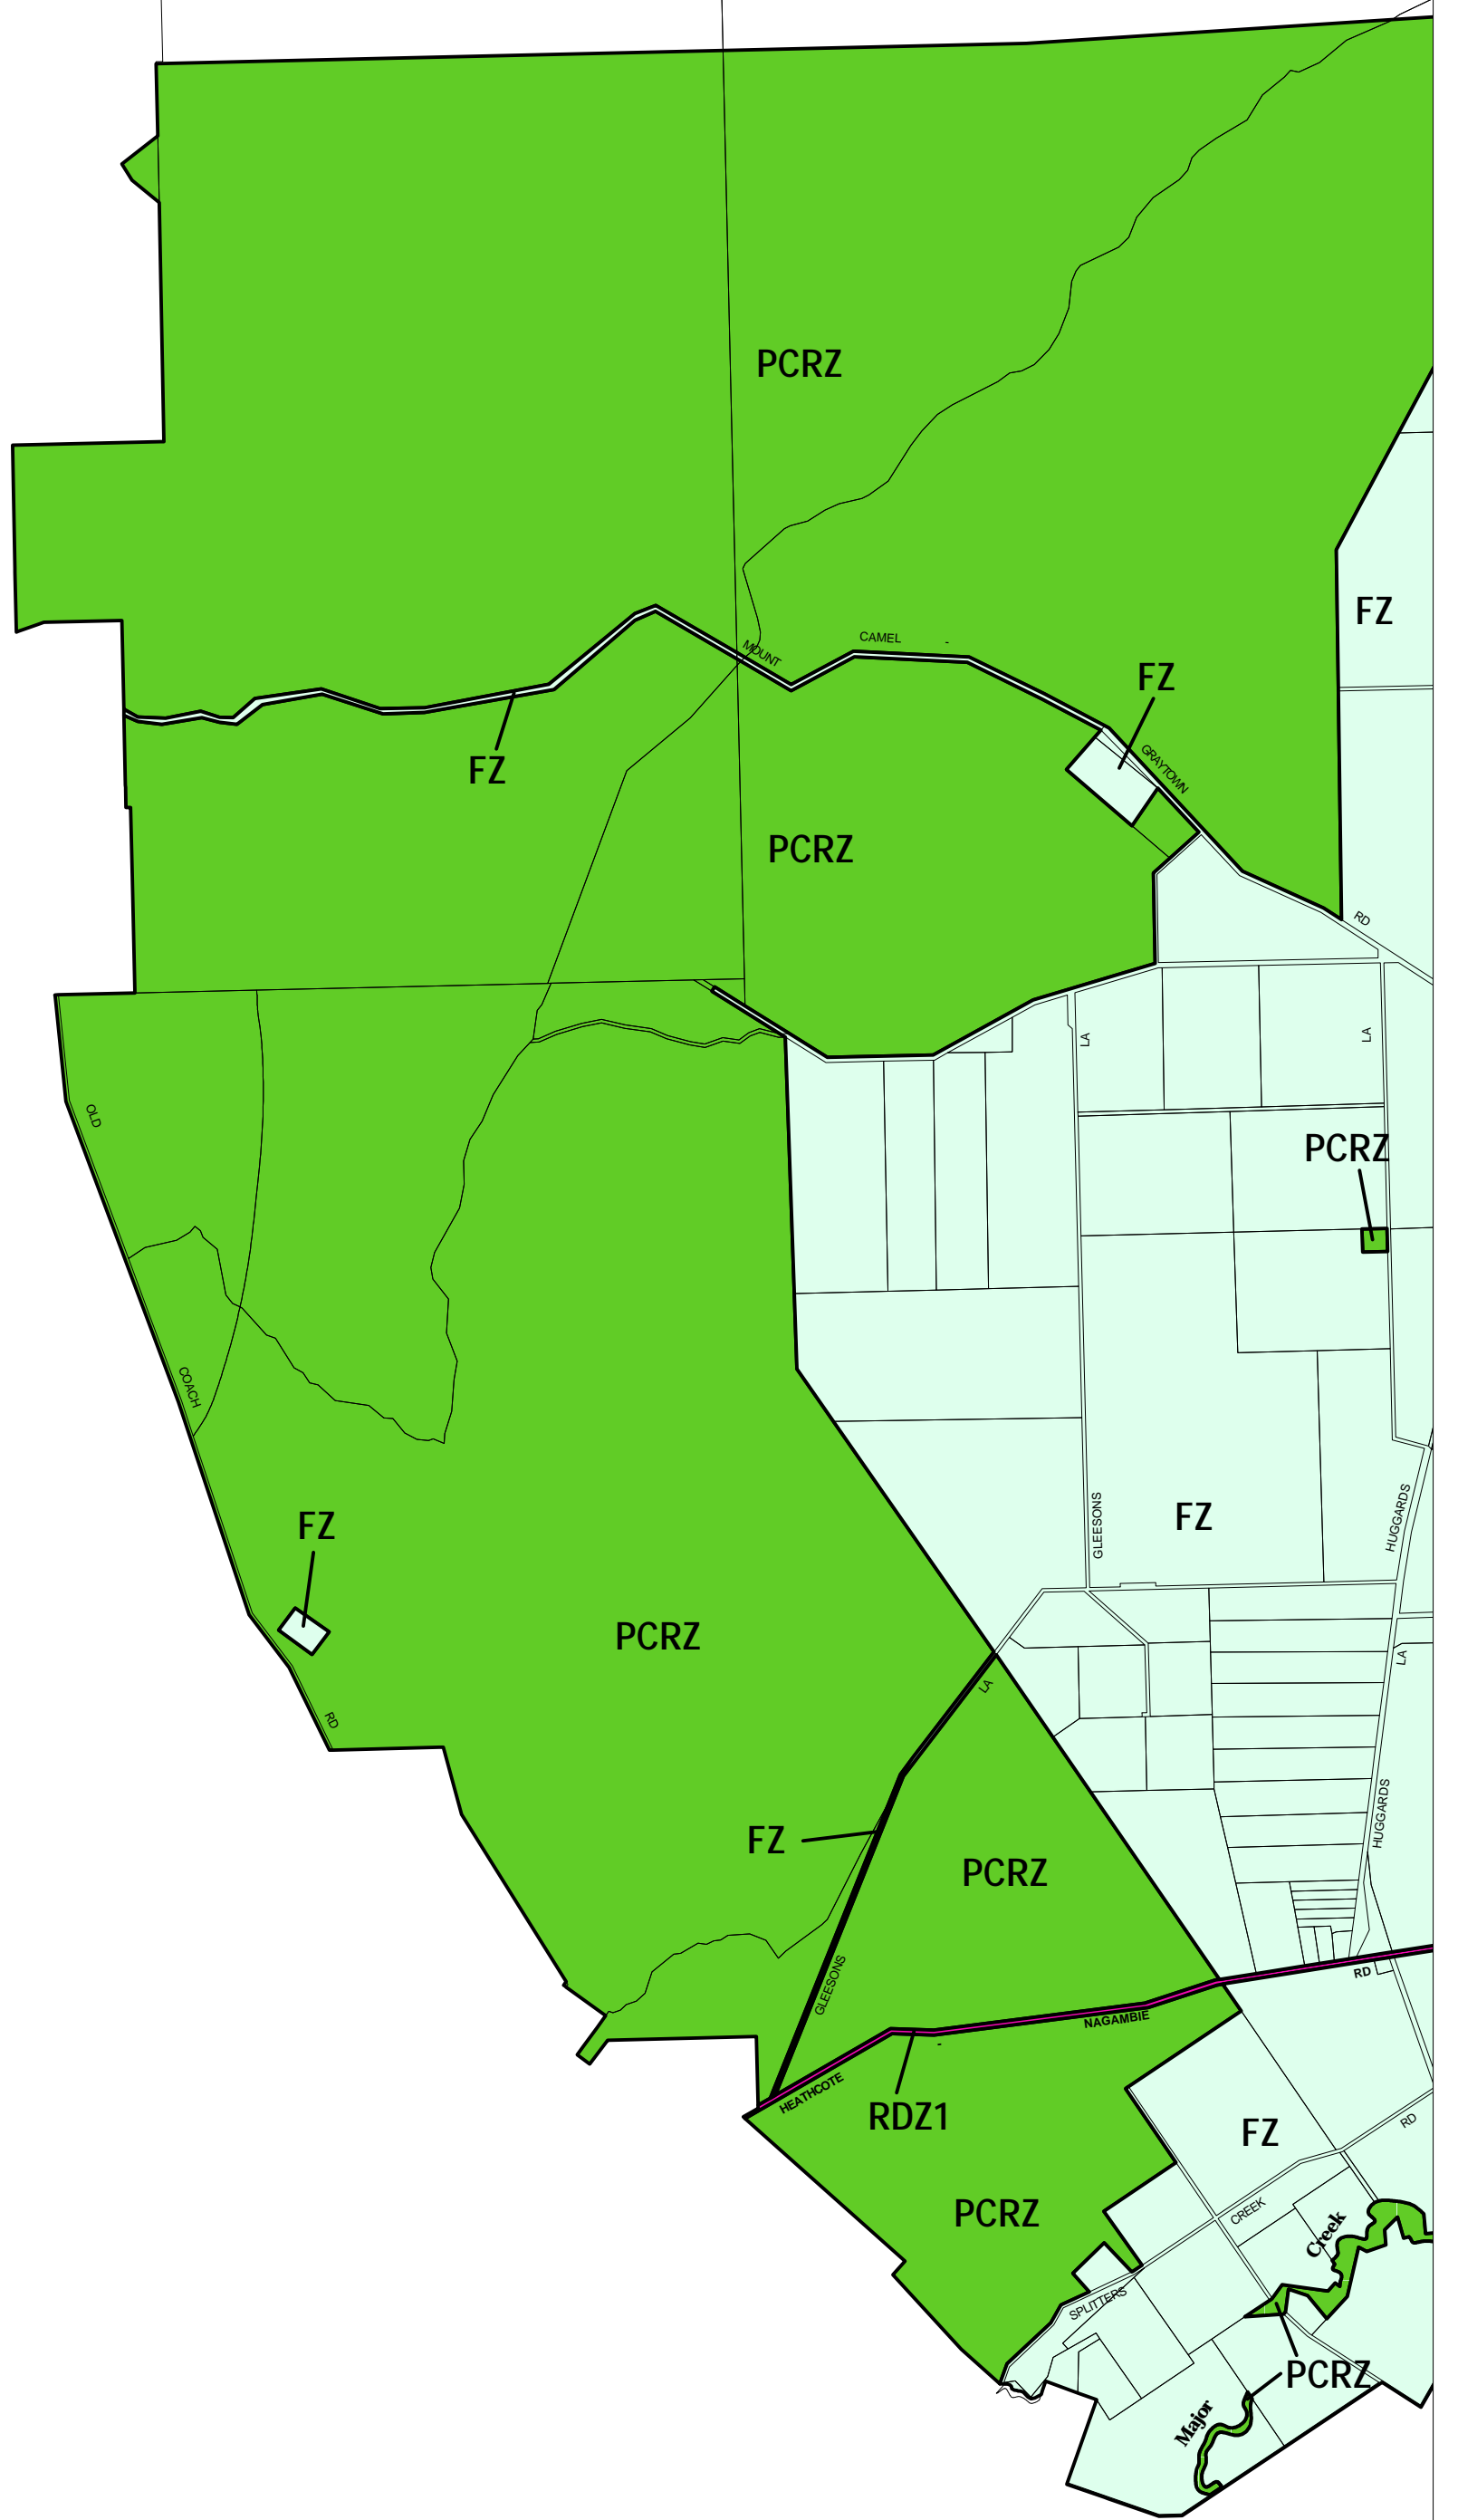

STRATHBOGIE PLANNING SCHEME - LOCAL PROVISION

Public Land

PCRZ Public Conservation And Resource Zone

RDZ1 Road Zone Category 1

Rural

FZ Farming Zone

AUSTRALIAN MAP GRID ZONE 55

THIS MAP INCORPORATES APPROVED ZONES AS AT: 04/05/2006 AMENDMENT C35

INDEX TO ADJOINING METRIC SERIES MAP

Printed: 10/5/2006