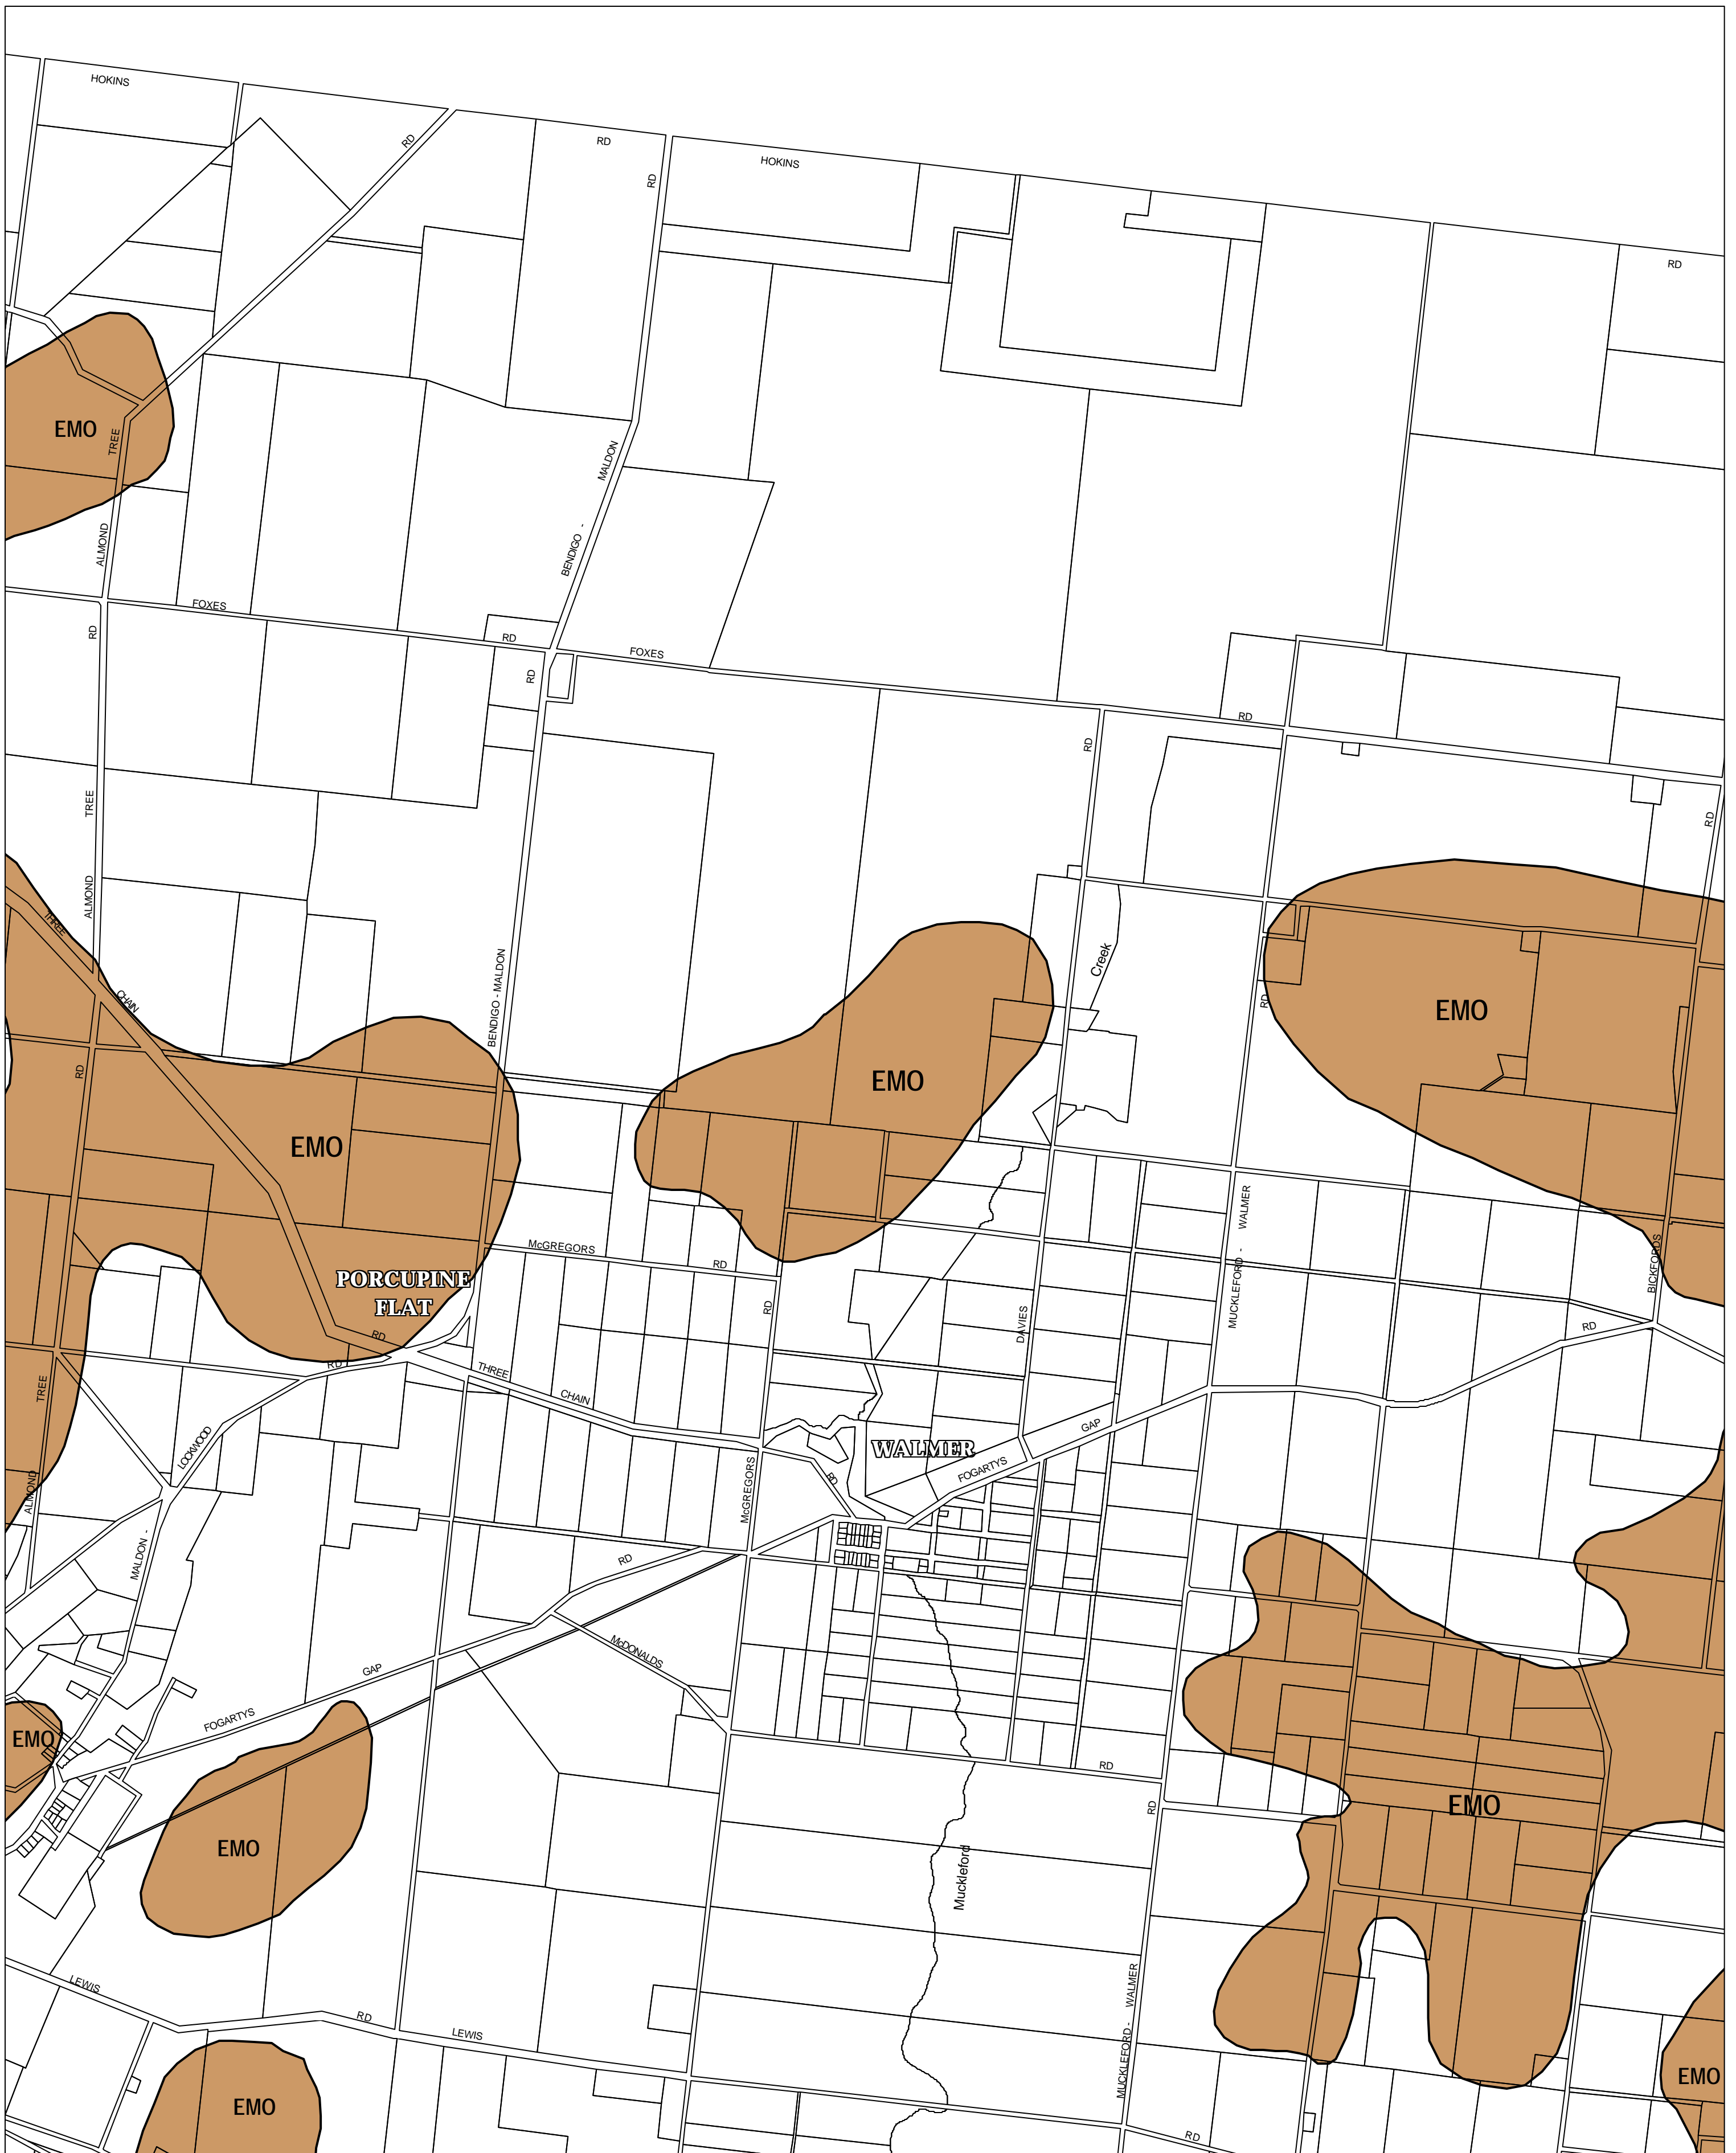

MOUNT ALEXANDER PLANNING SCHEME - LOCAL PROVISION

Overlays
EMO Erosion Management Overlay

AUSTRALIAN MAP GRID ZONE 55

Printed: 4/10/2007