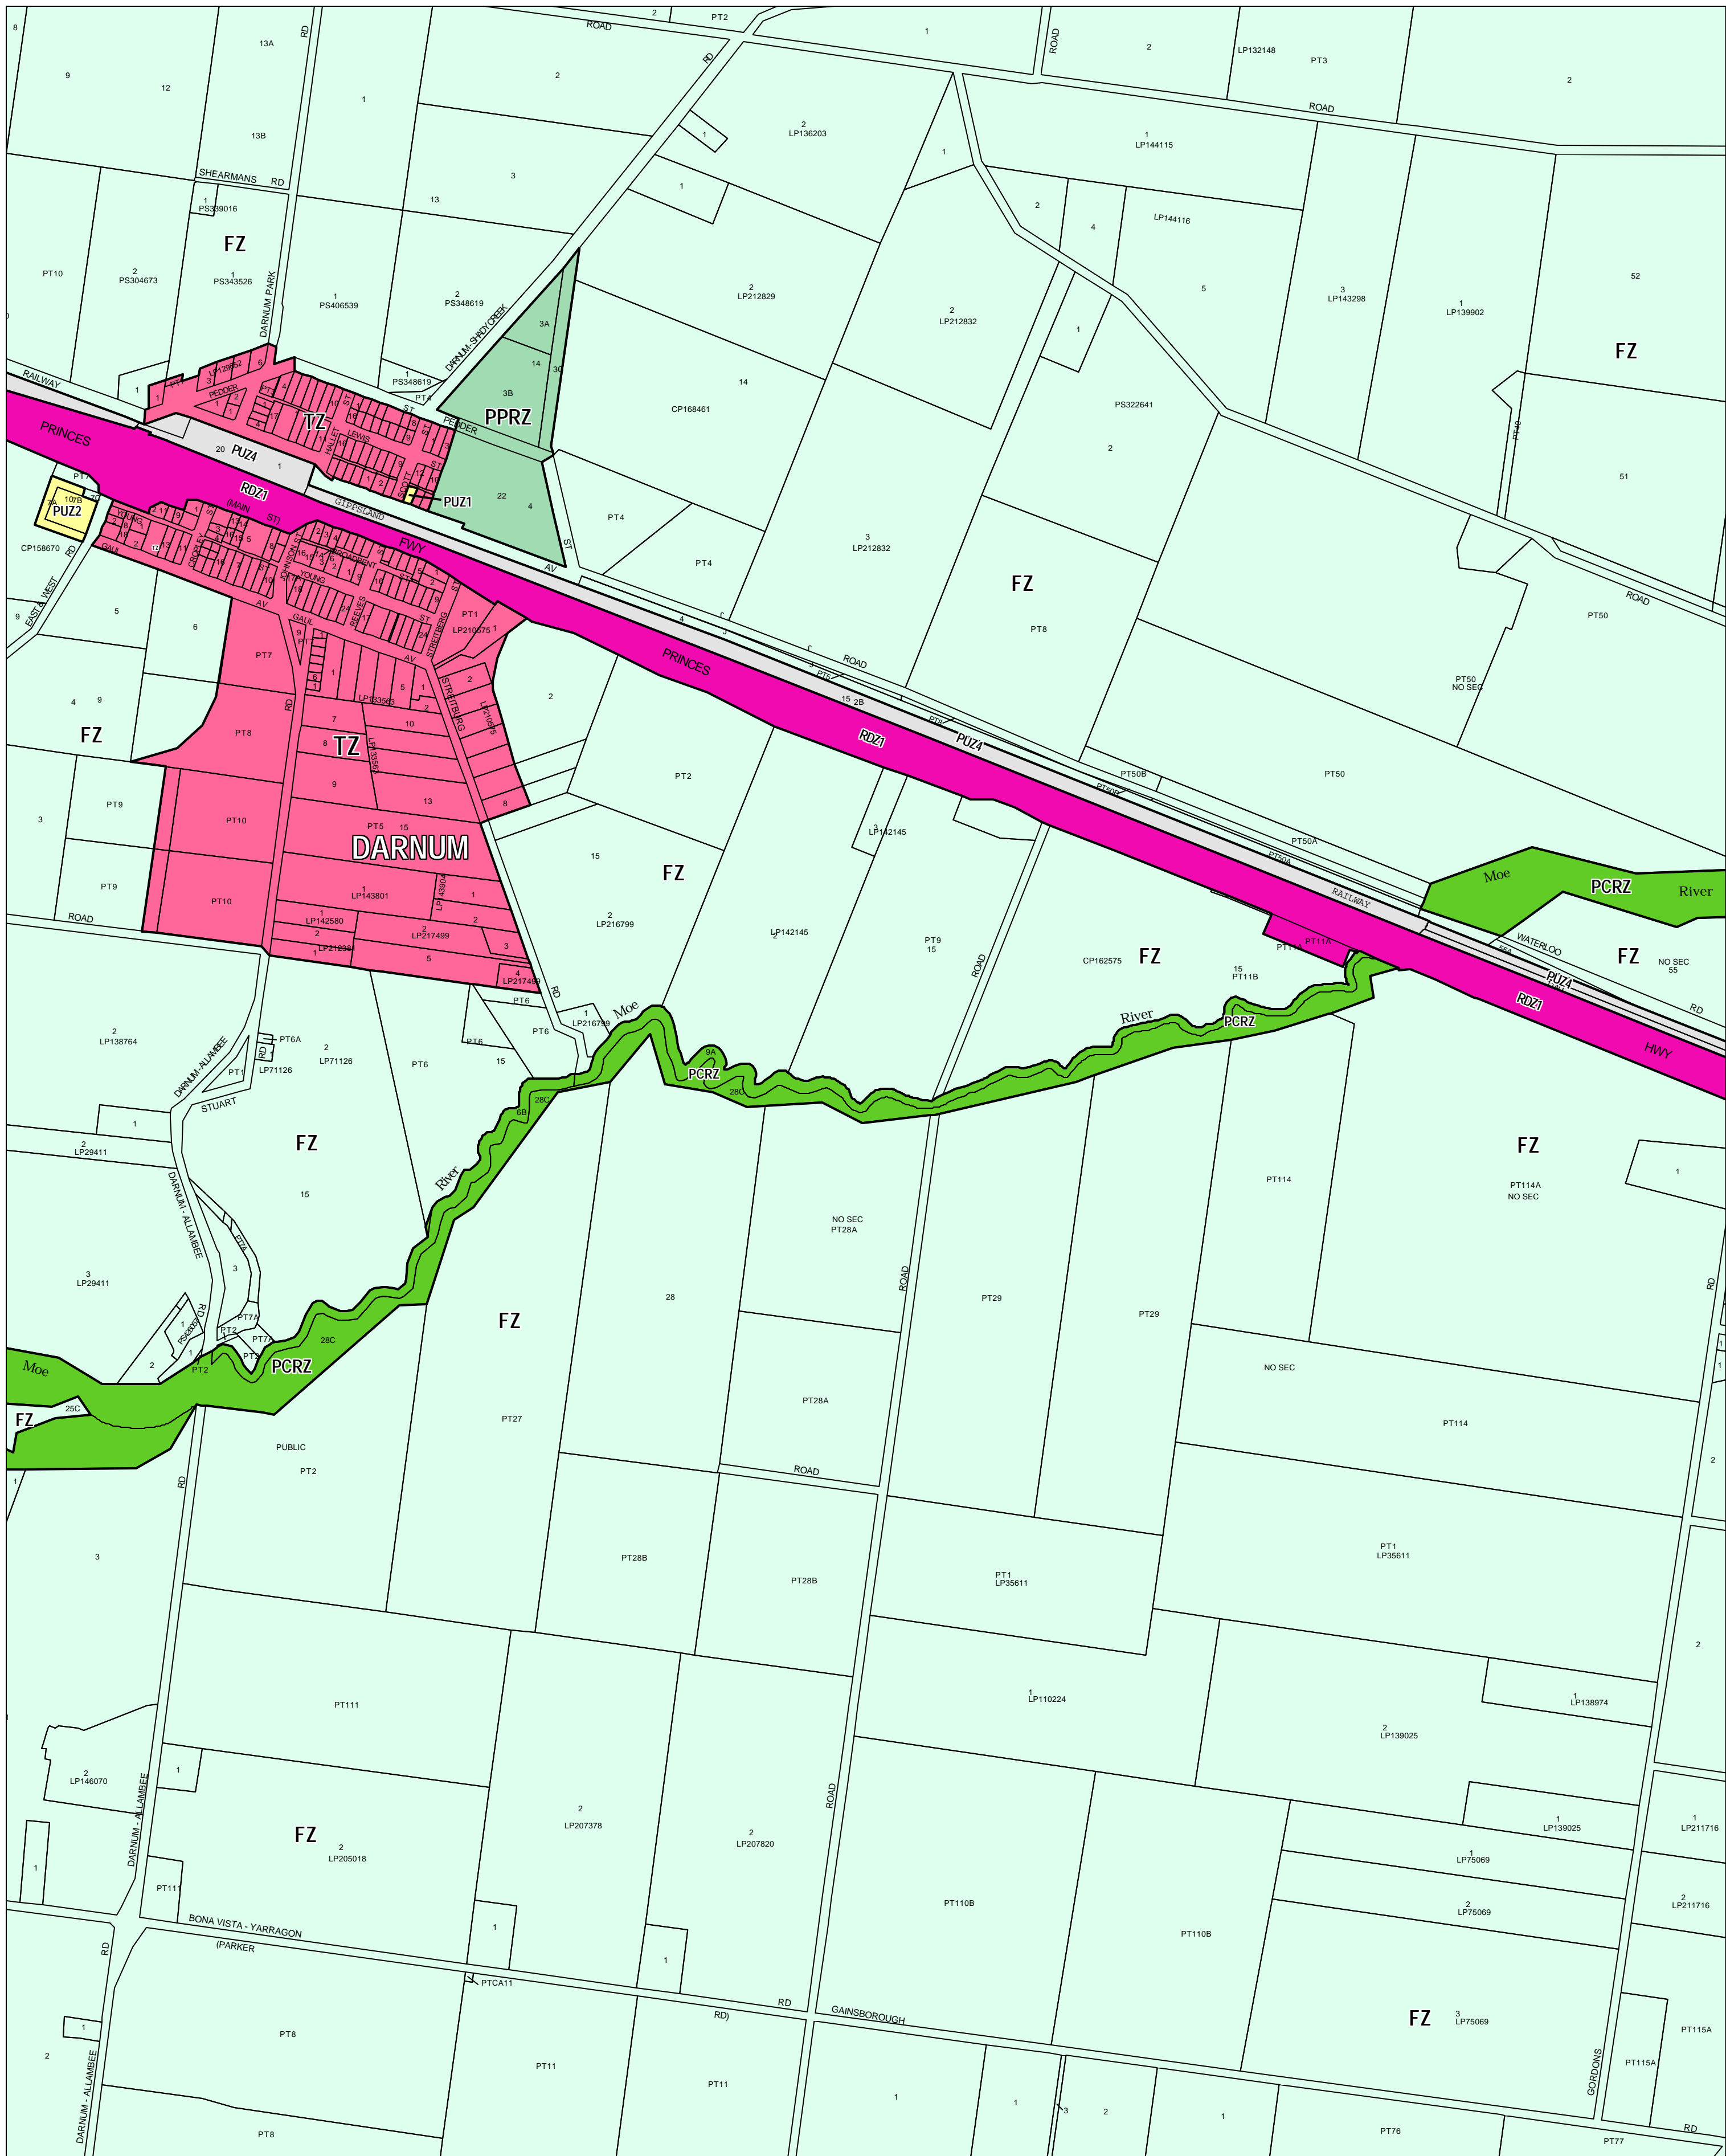

BAW BAW PLANNING SCHEME - LOCAL PROVISION

Public Land	
	Public Conservation And Resource Zone
	Public Park And Recreation Zone
	Public Use Zone - Education
	Public Use Zone - Service And Utility
	Public Use Zone - Transport
	Road Zone - Category 1
Residential	
	Township Zone
Rural	
	Farming Zone

Printed: 22/2/2010

AMENDMENT C73

ZONES

MAP No 37