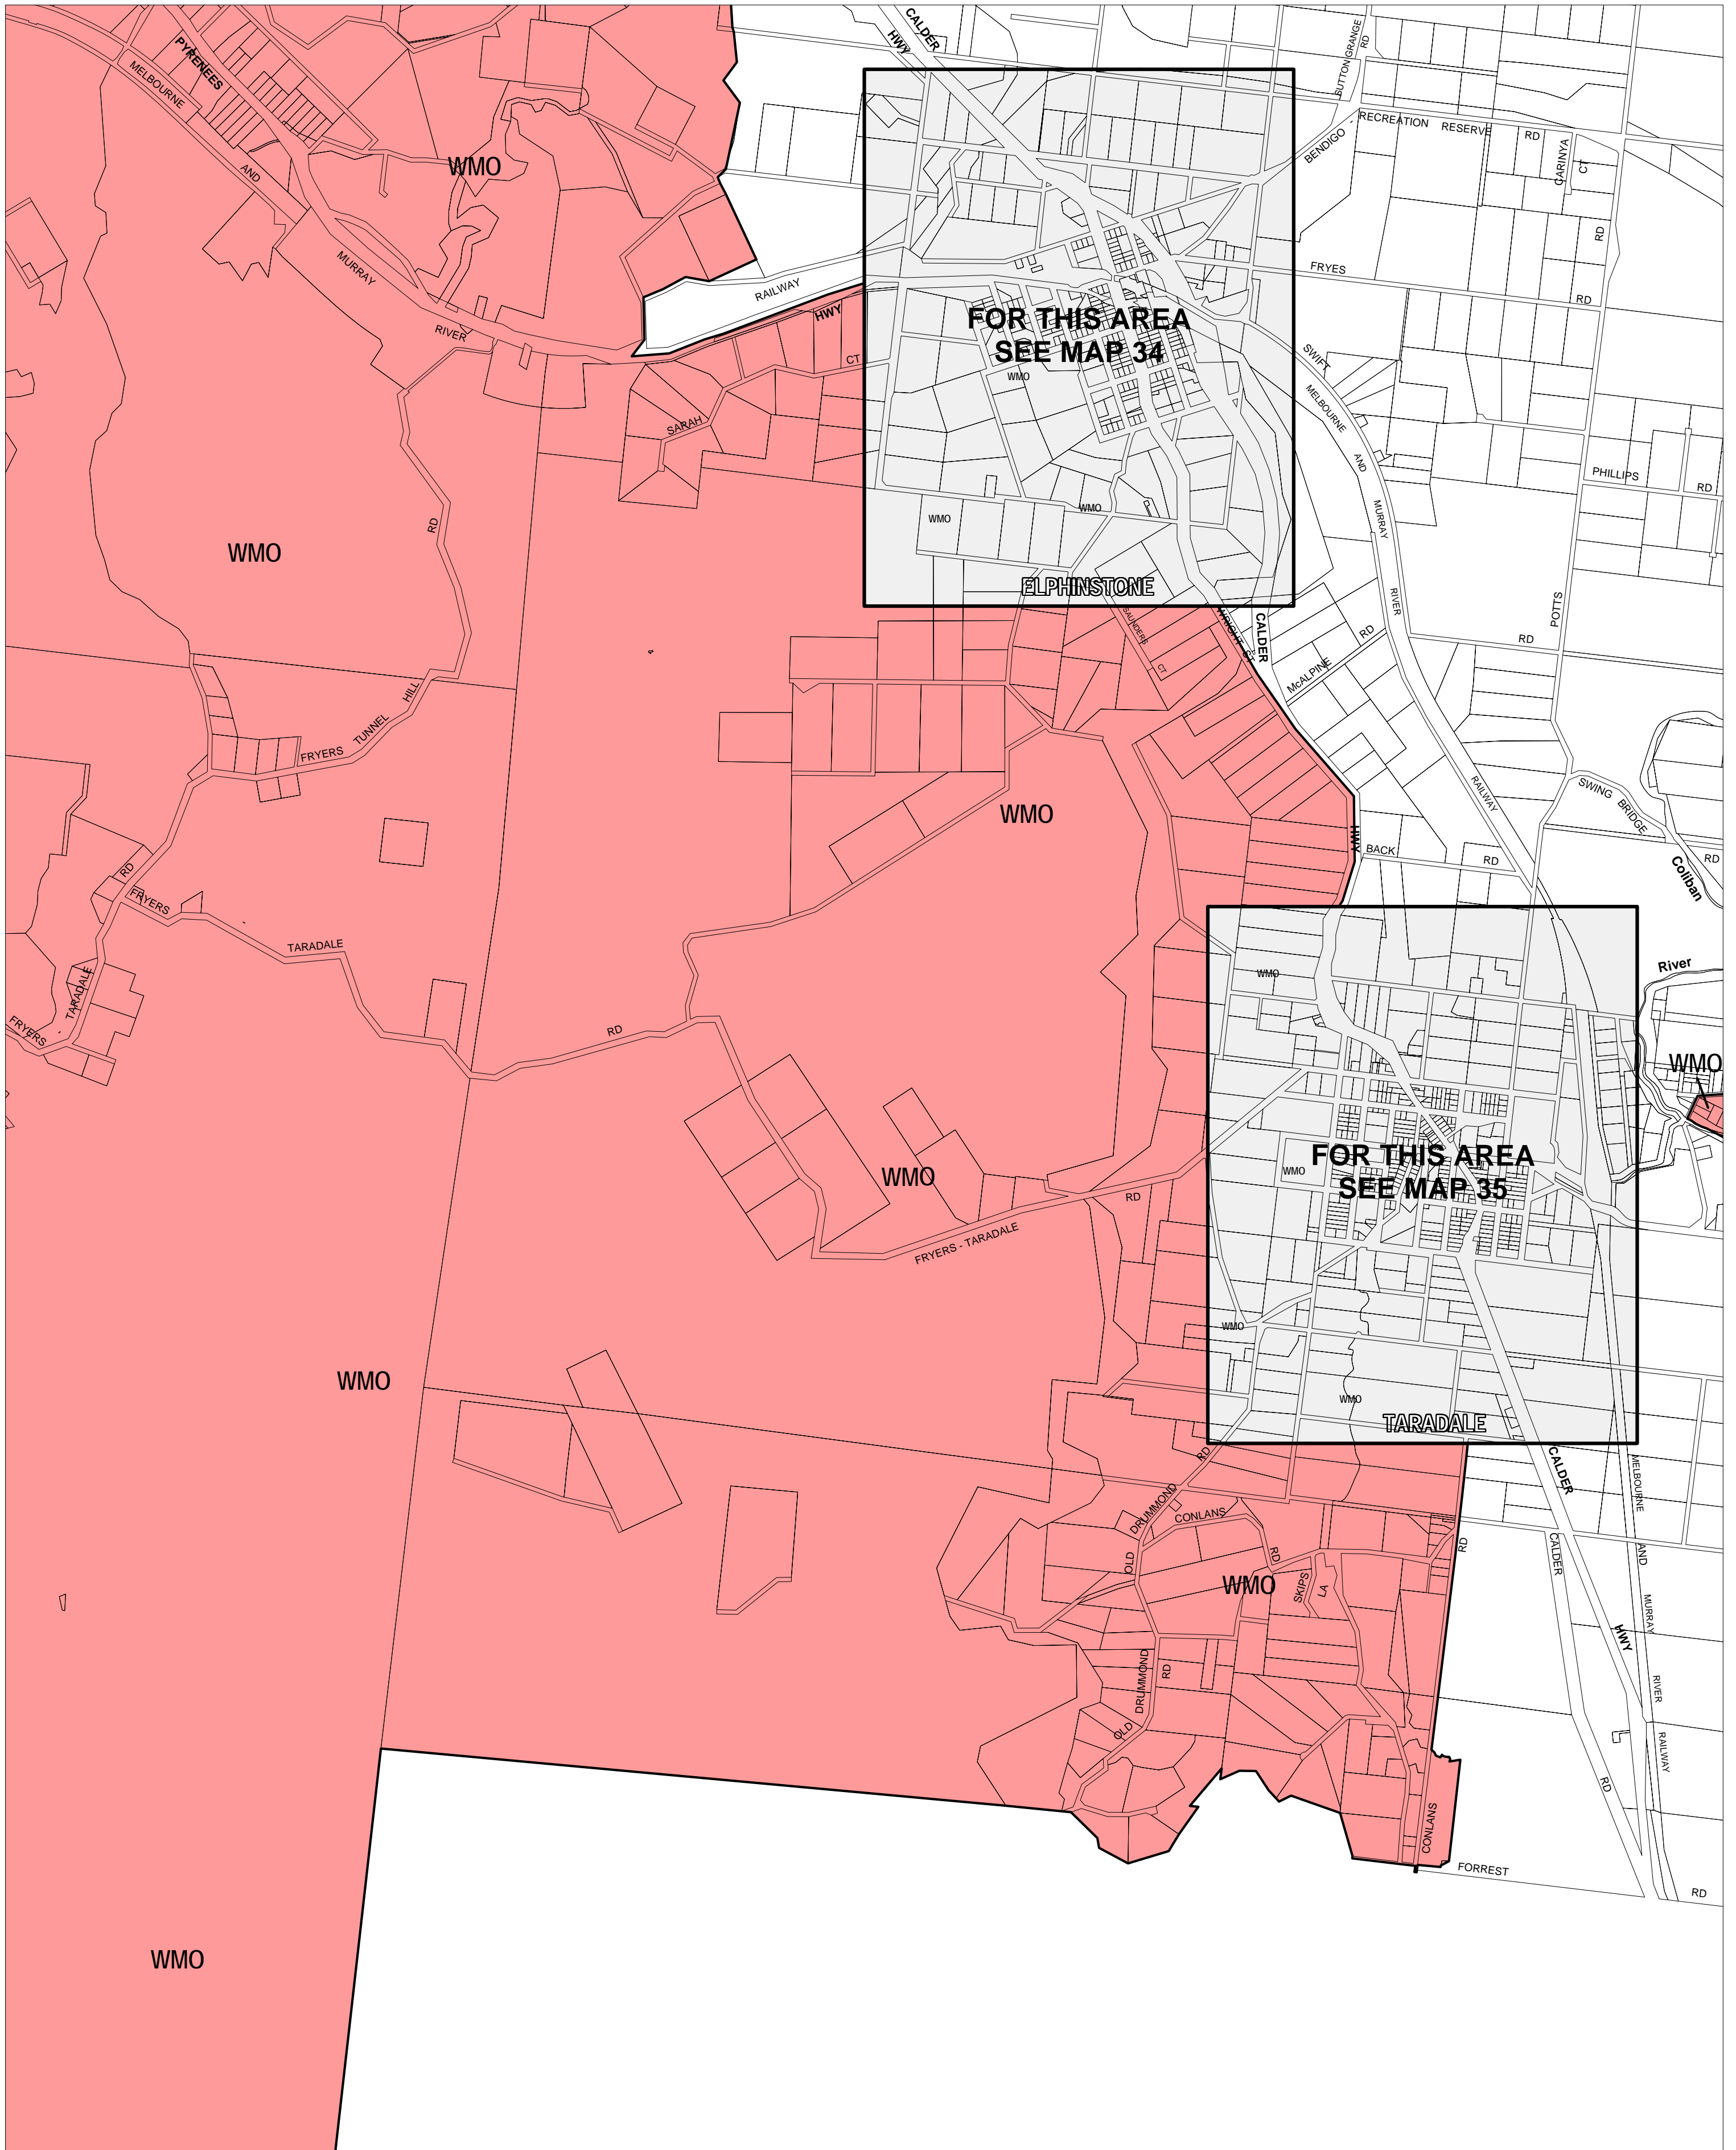

MOUNT ALEXANDER PLANNING SCHEME - LOCAL PROVISION

Overlays

Wildfire Management Overlay

AUSTRALIAN MAP GRID ZONE 55

Printed: 2/12/2009

AMENDMENT C34