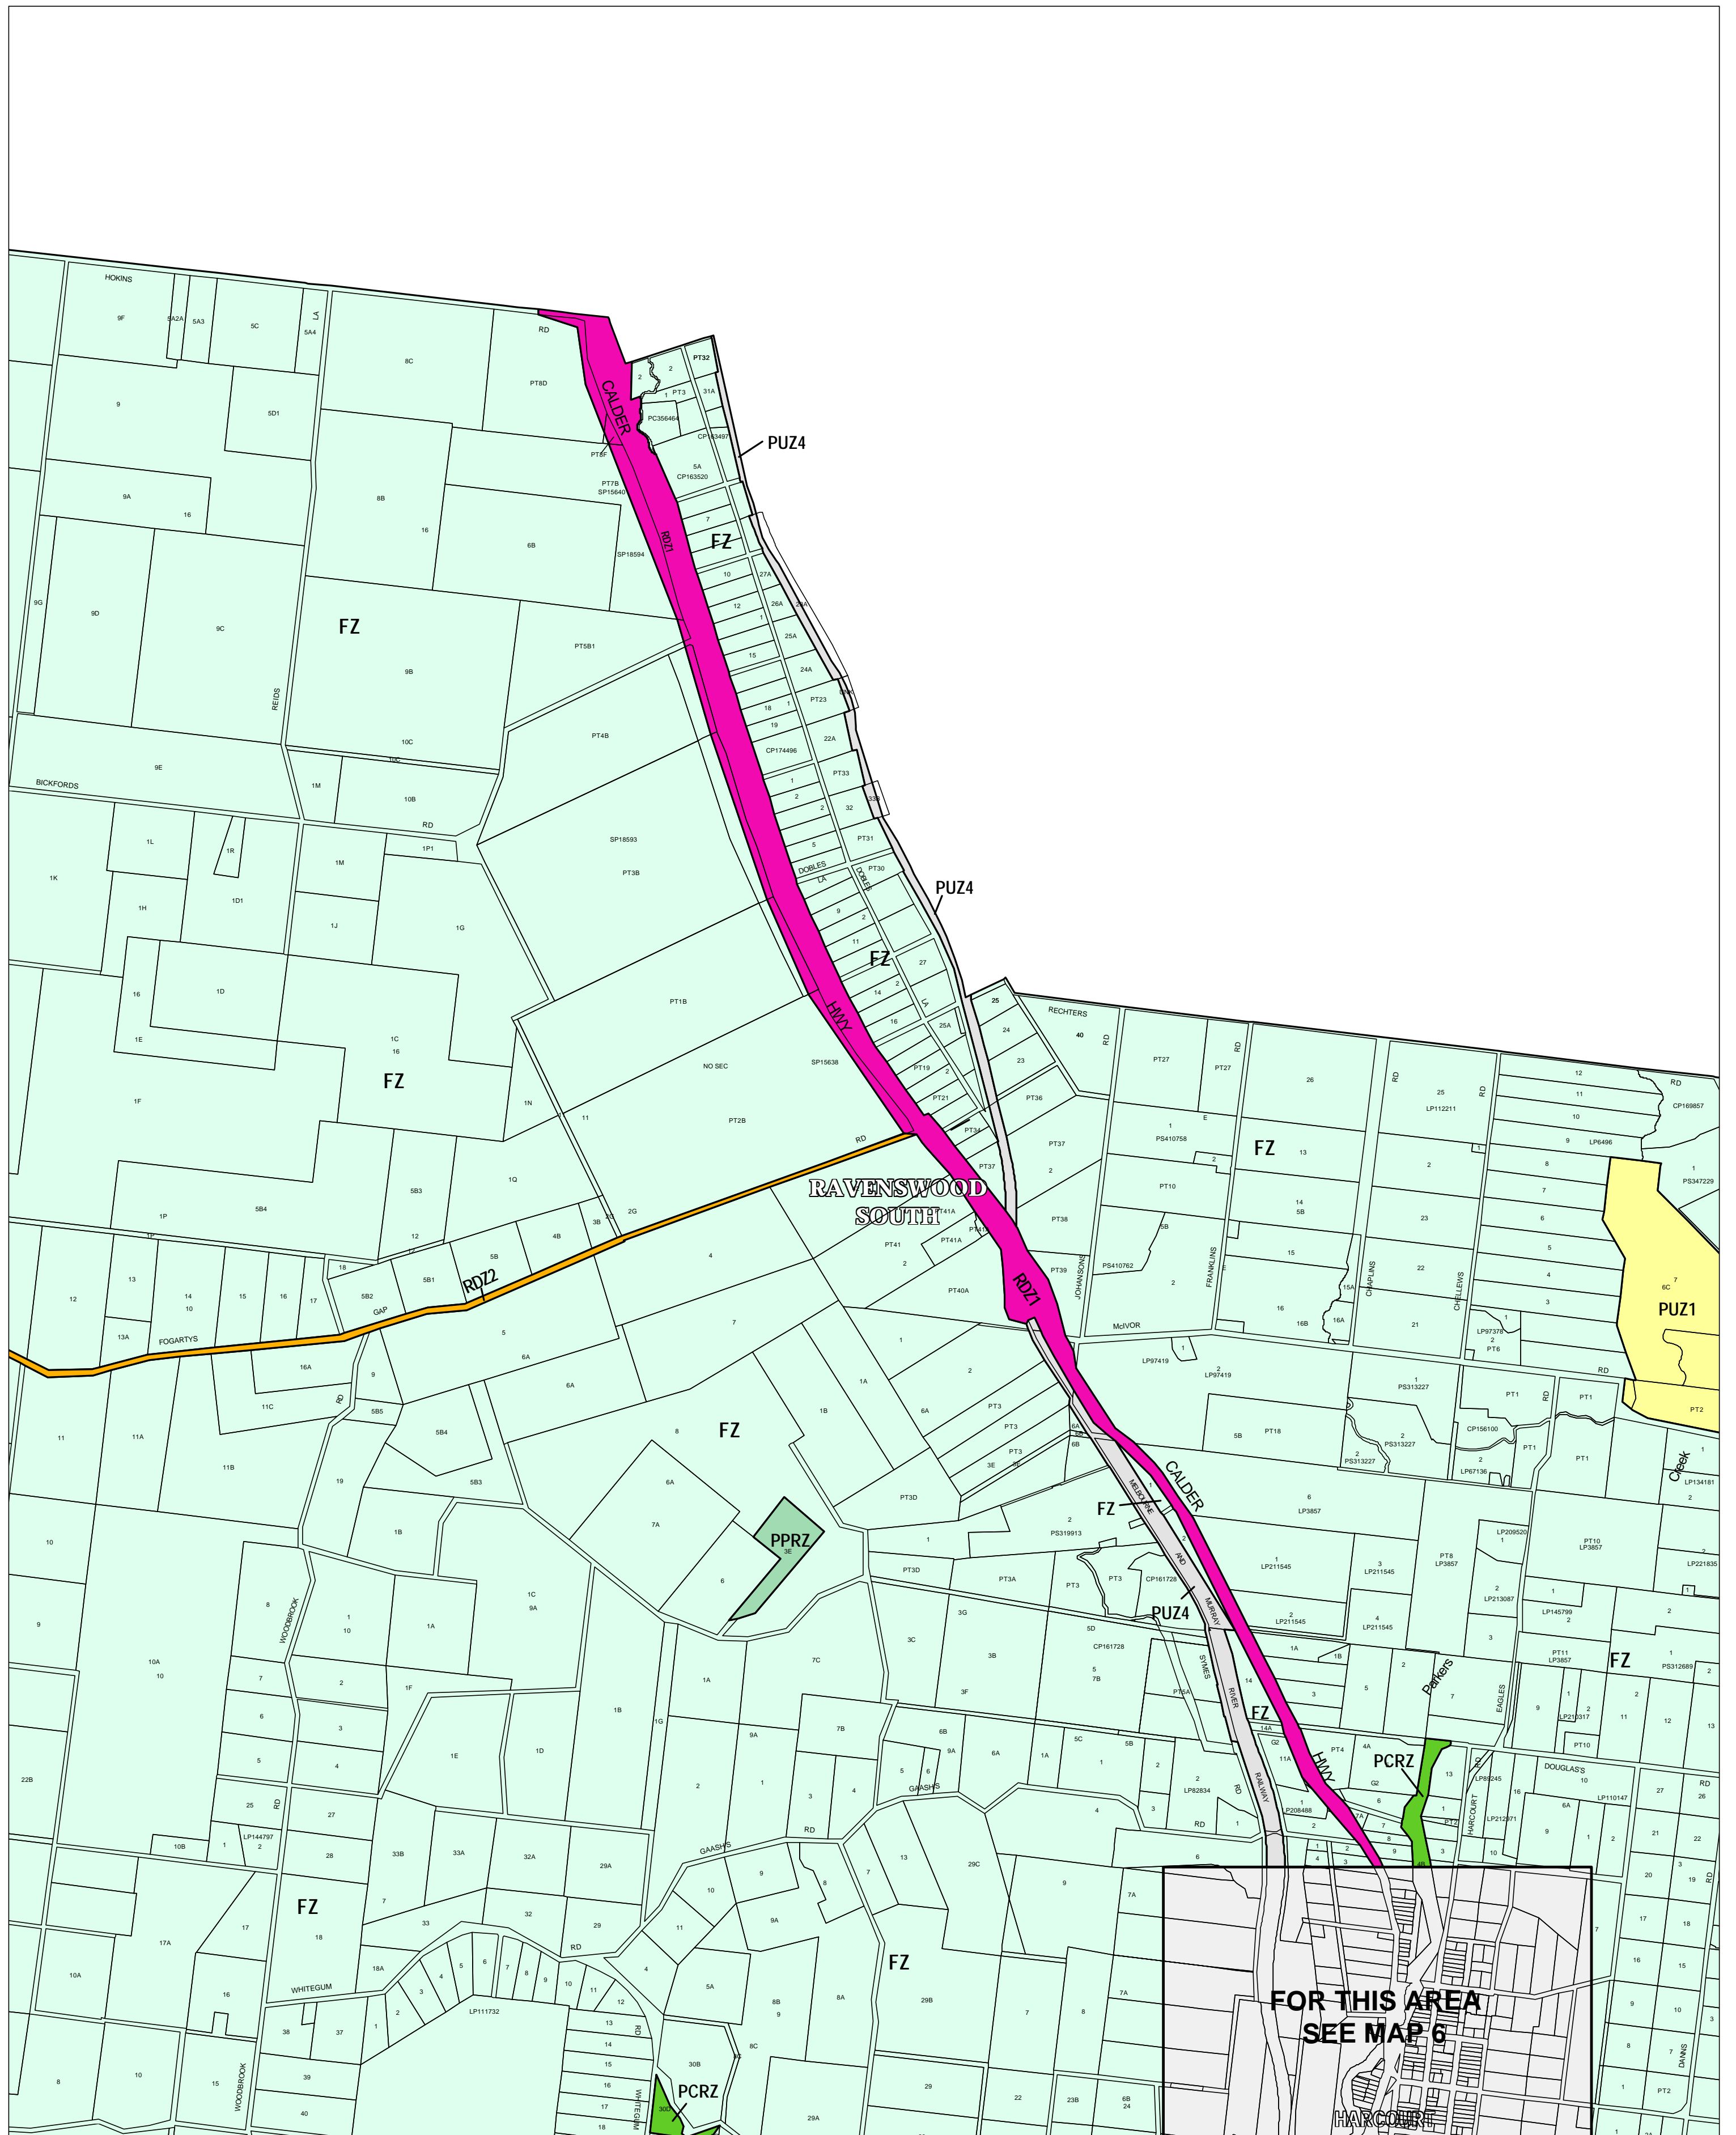

# MOUNT ALEXANDER PLANNING SCHEME - LOCAL PROVISION

This publication is copyright. No part may be reproduced by any process except in accordance with the provisions of the Copyright Act © State of Victoria. This map should be read in conjunction with additional Planning Overlay Maps (if applicable) as indicated on the INDEX TO MAPS.

Public Land	
	Public Conservation And Resource Zone
	Public Park And Recreation Zone
	Public Use Zone Service And Utility
	Public Use Zone Transport
	Road Zone Category 1
	Road Zone Category 2
Rural	
	Farming Zone