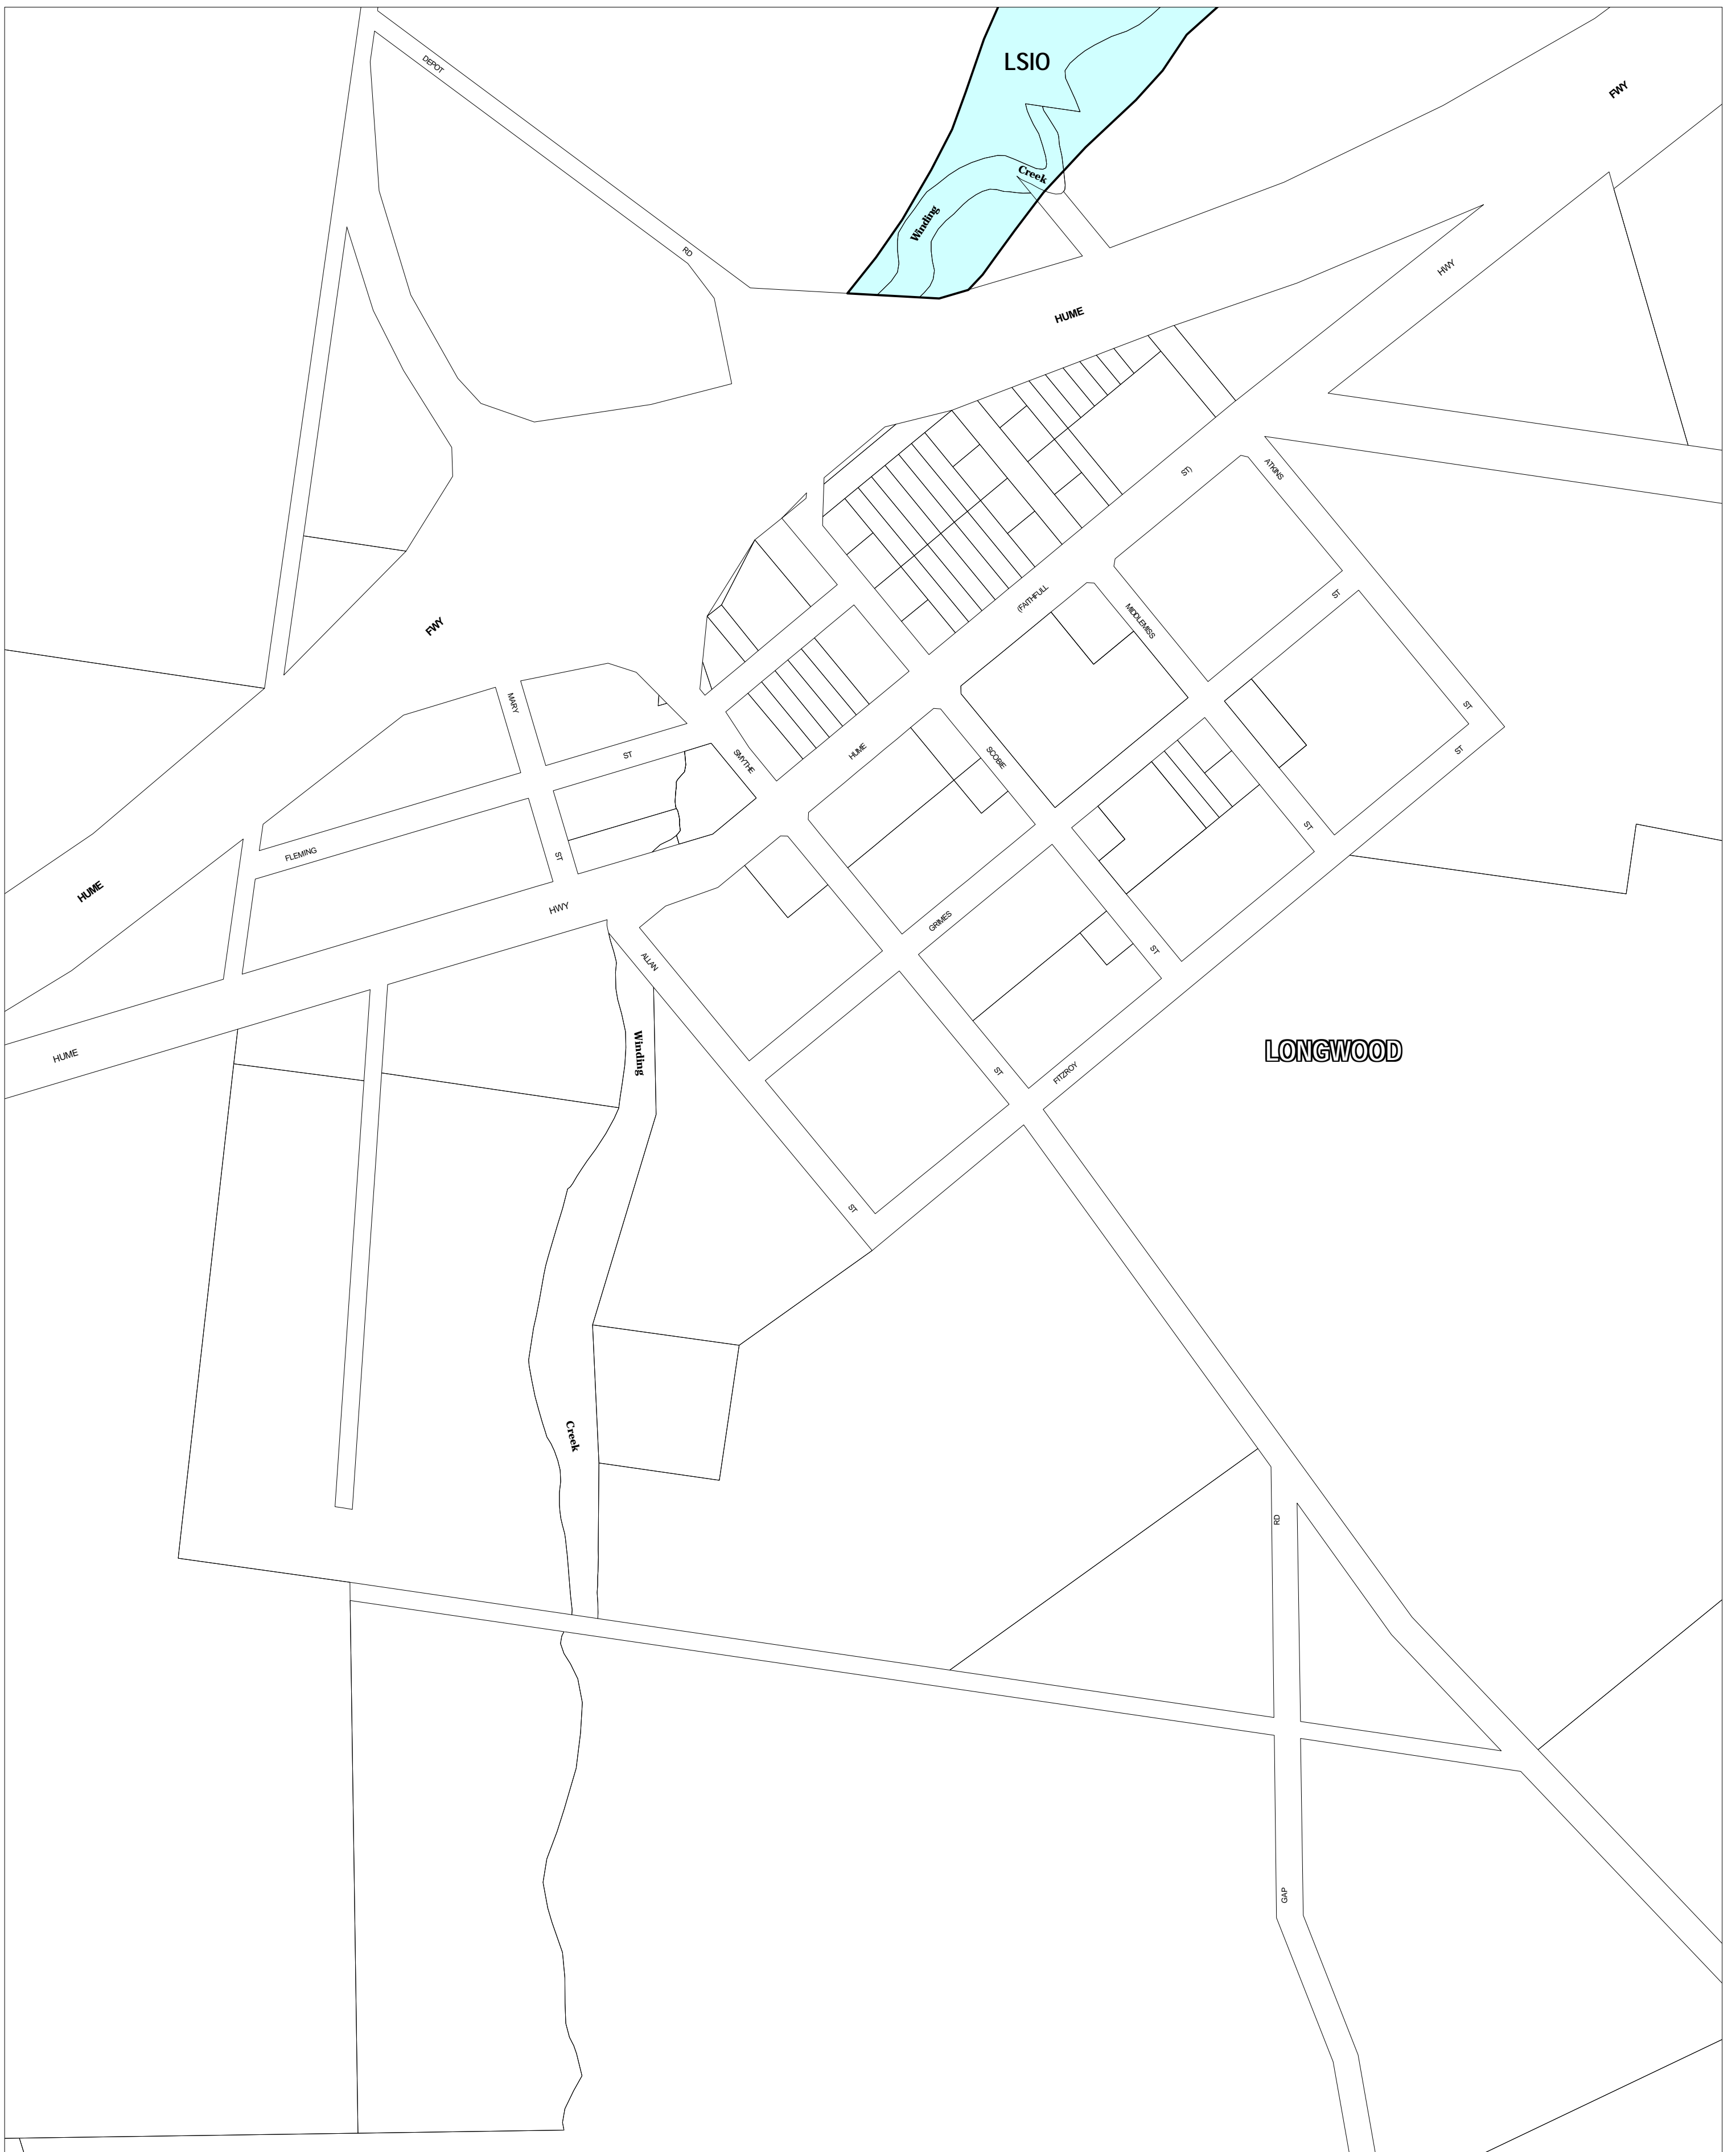

STRATHBOGIE PLANNING SCHEME - LOCAL PROVISION

Overlays

LSIO Land Subject To Inundation Overlay

AUSTRALIAN MAP GRID ZONE 55

INDEX TO ADJOINING METRIC SERIES MAP

Amendment C14
Printed: 12/4/2006