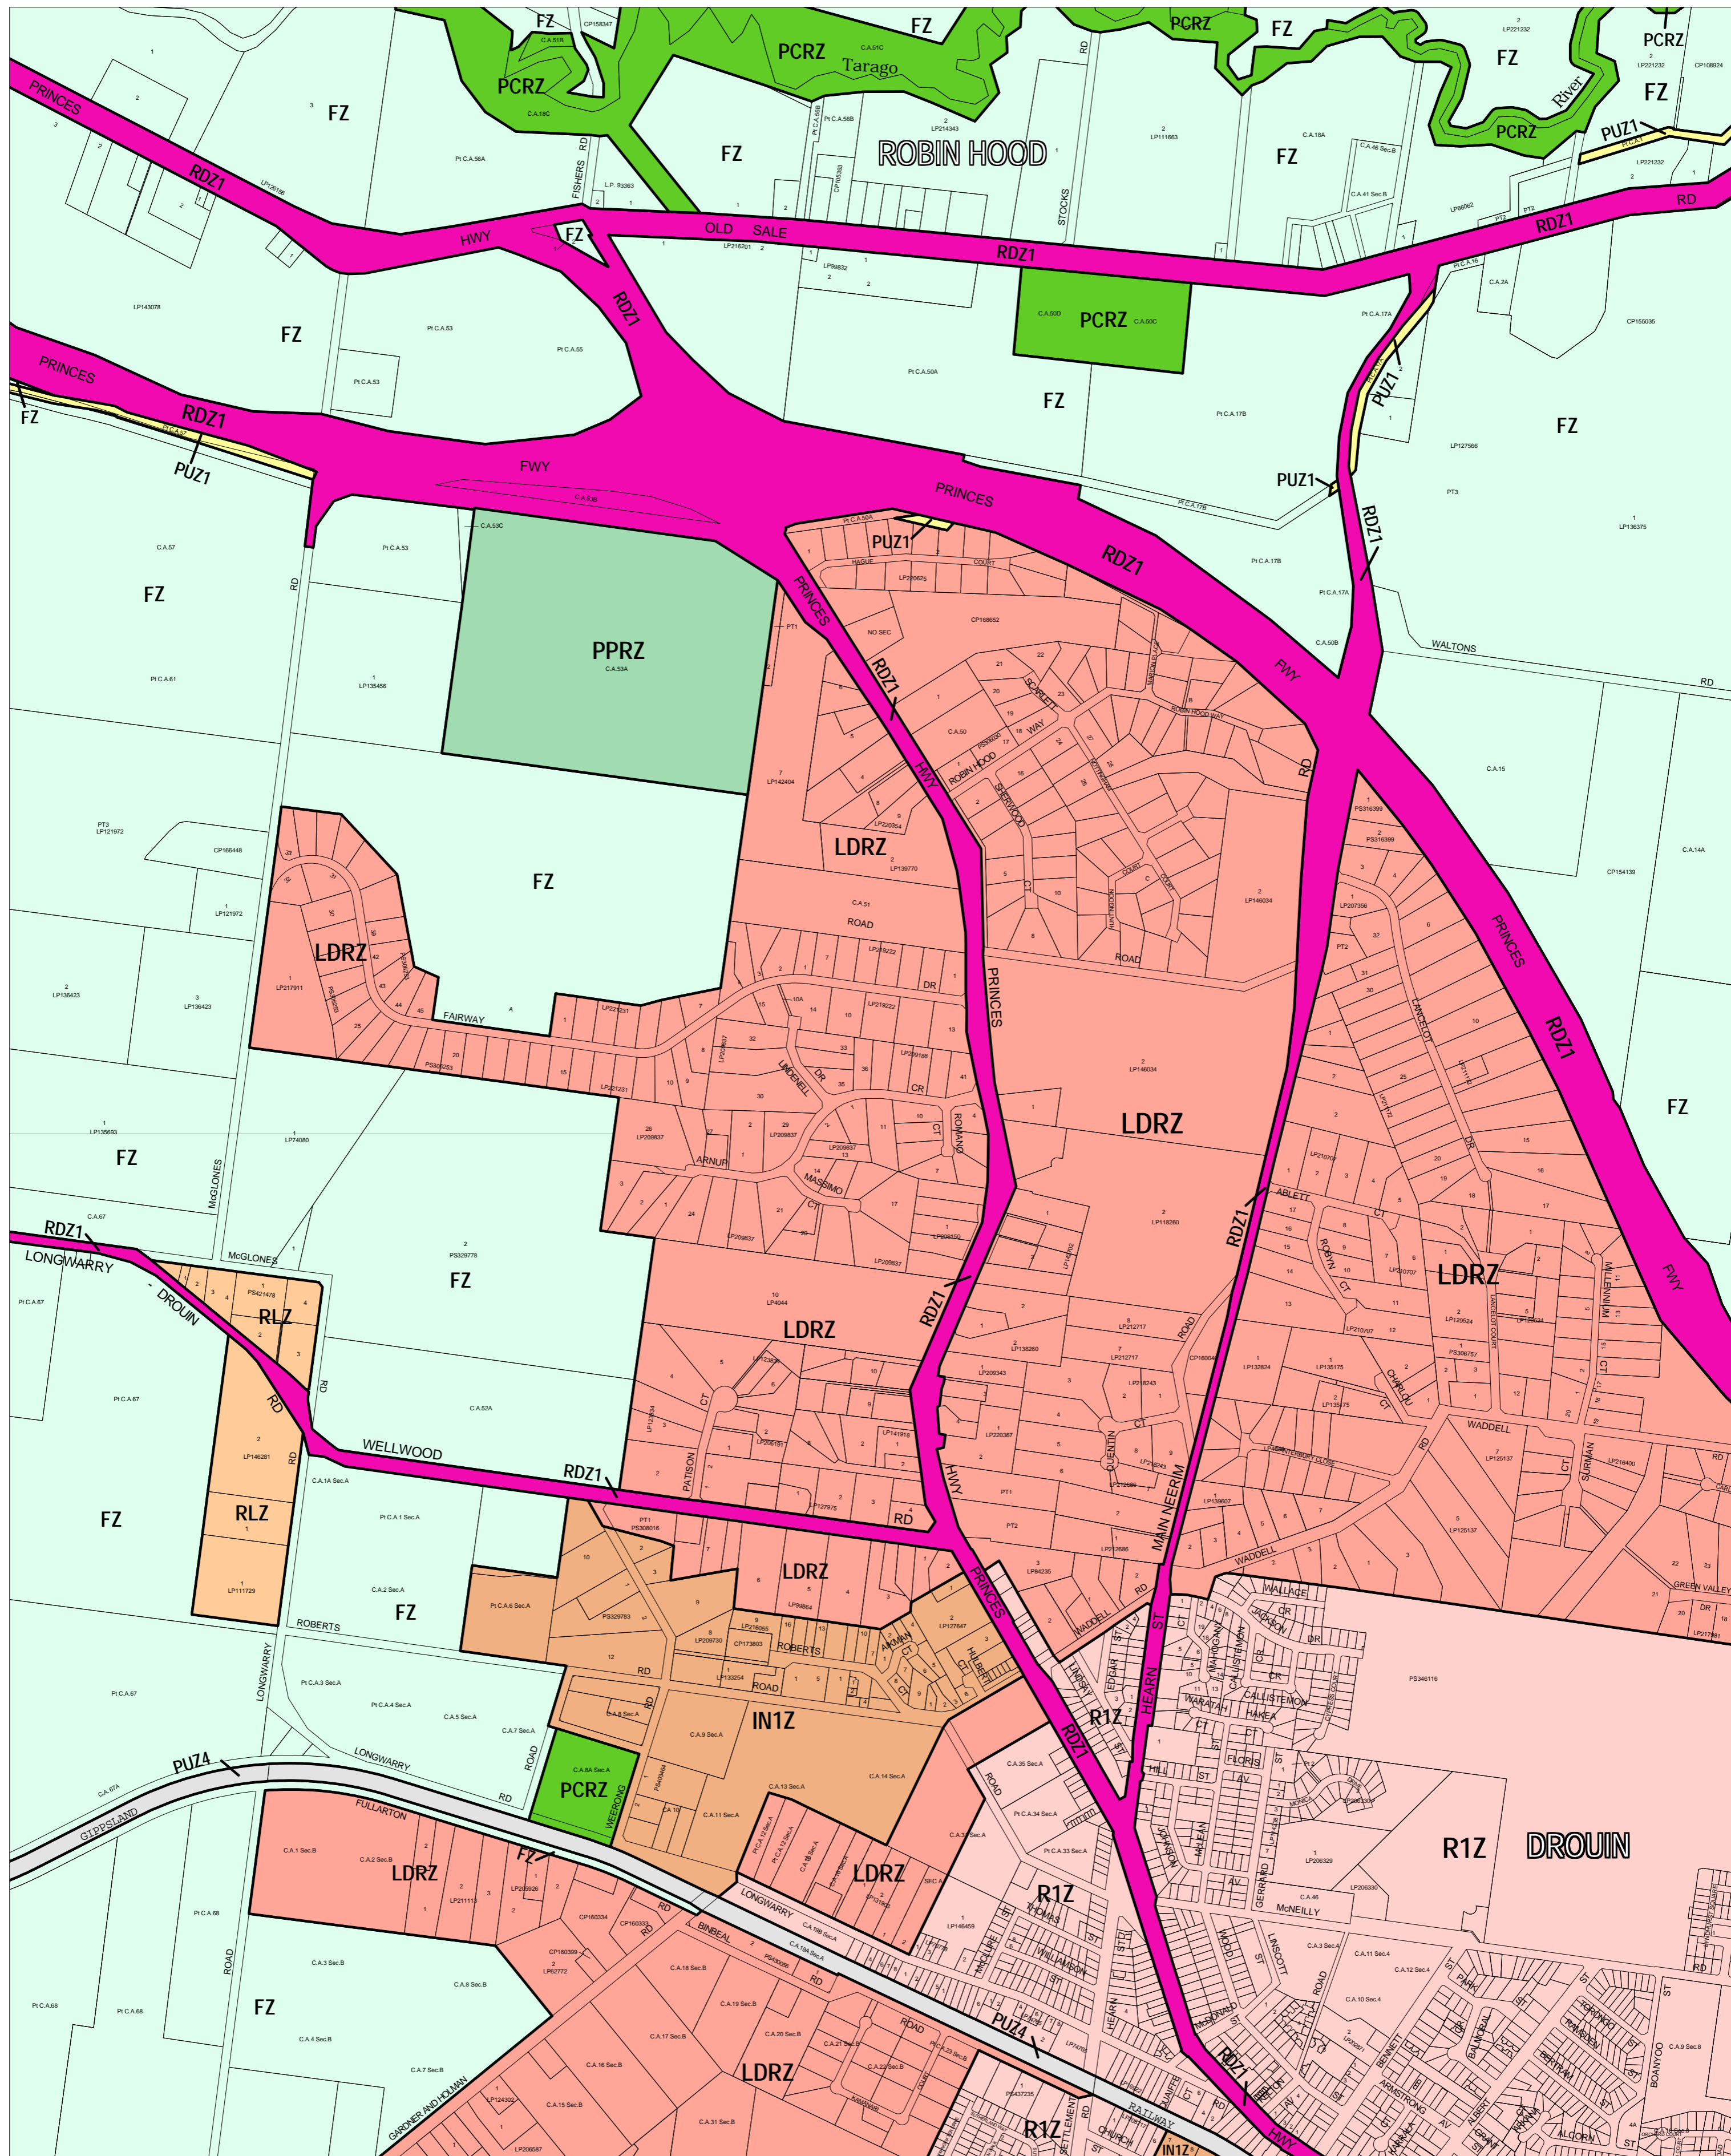

BAW BAW PLANNING SCHEME - LOCAL PROVISION

Industrial	R1Z Residential 1 Zone
IN1Z Industrial 1 Zone	Rural
Public Land	FZ Farming Zone
PCRZ Public Conservation And Resource Zone	RLZ Rural Living Zone
PPRZ Public Park And Recreation Zone	
PUZ1 Public Use Zone Service And Utility	
PUZ4 Public Use Zone Transport	
RDZ1 Road Zone Category 1	
Residential	
LDRZ Low Density Residential Zone	

200 0 200 400 600 800 1000 m

AUSTRALIAN MAP GRID ZONE 55

Amendment C35
Printed: 8/3/2006

INDEX TO ADJOINING METRIC SERIES MAP

Victoria
The Place To Be