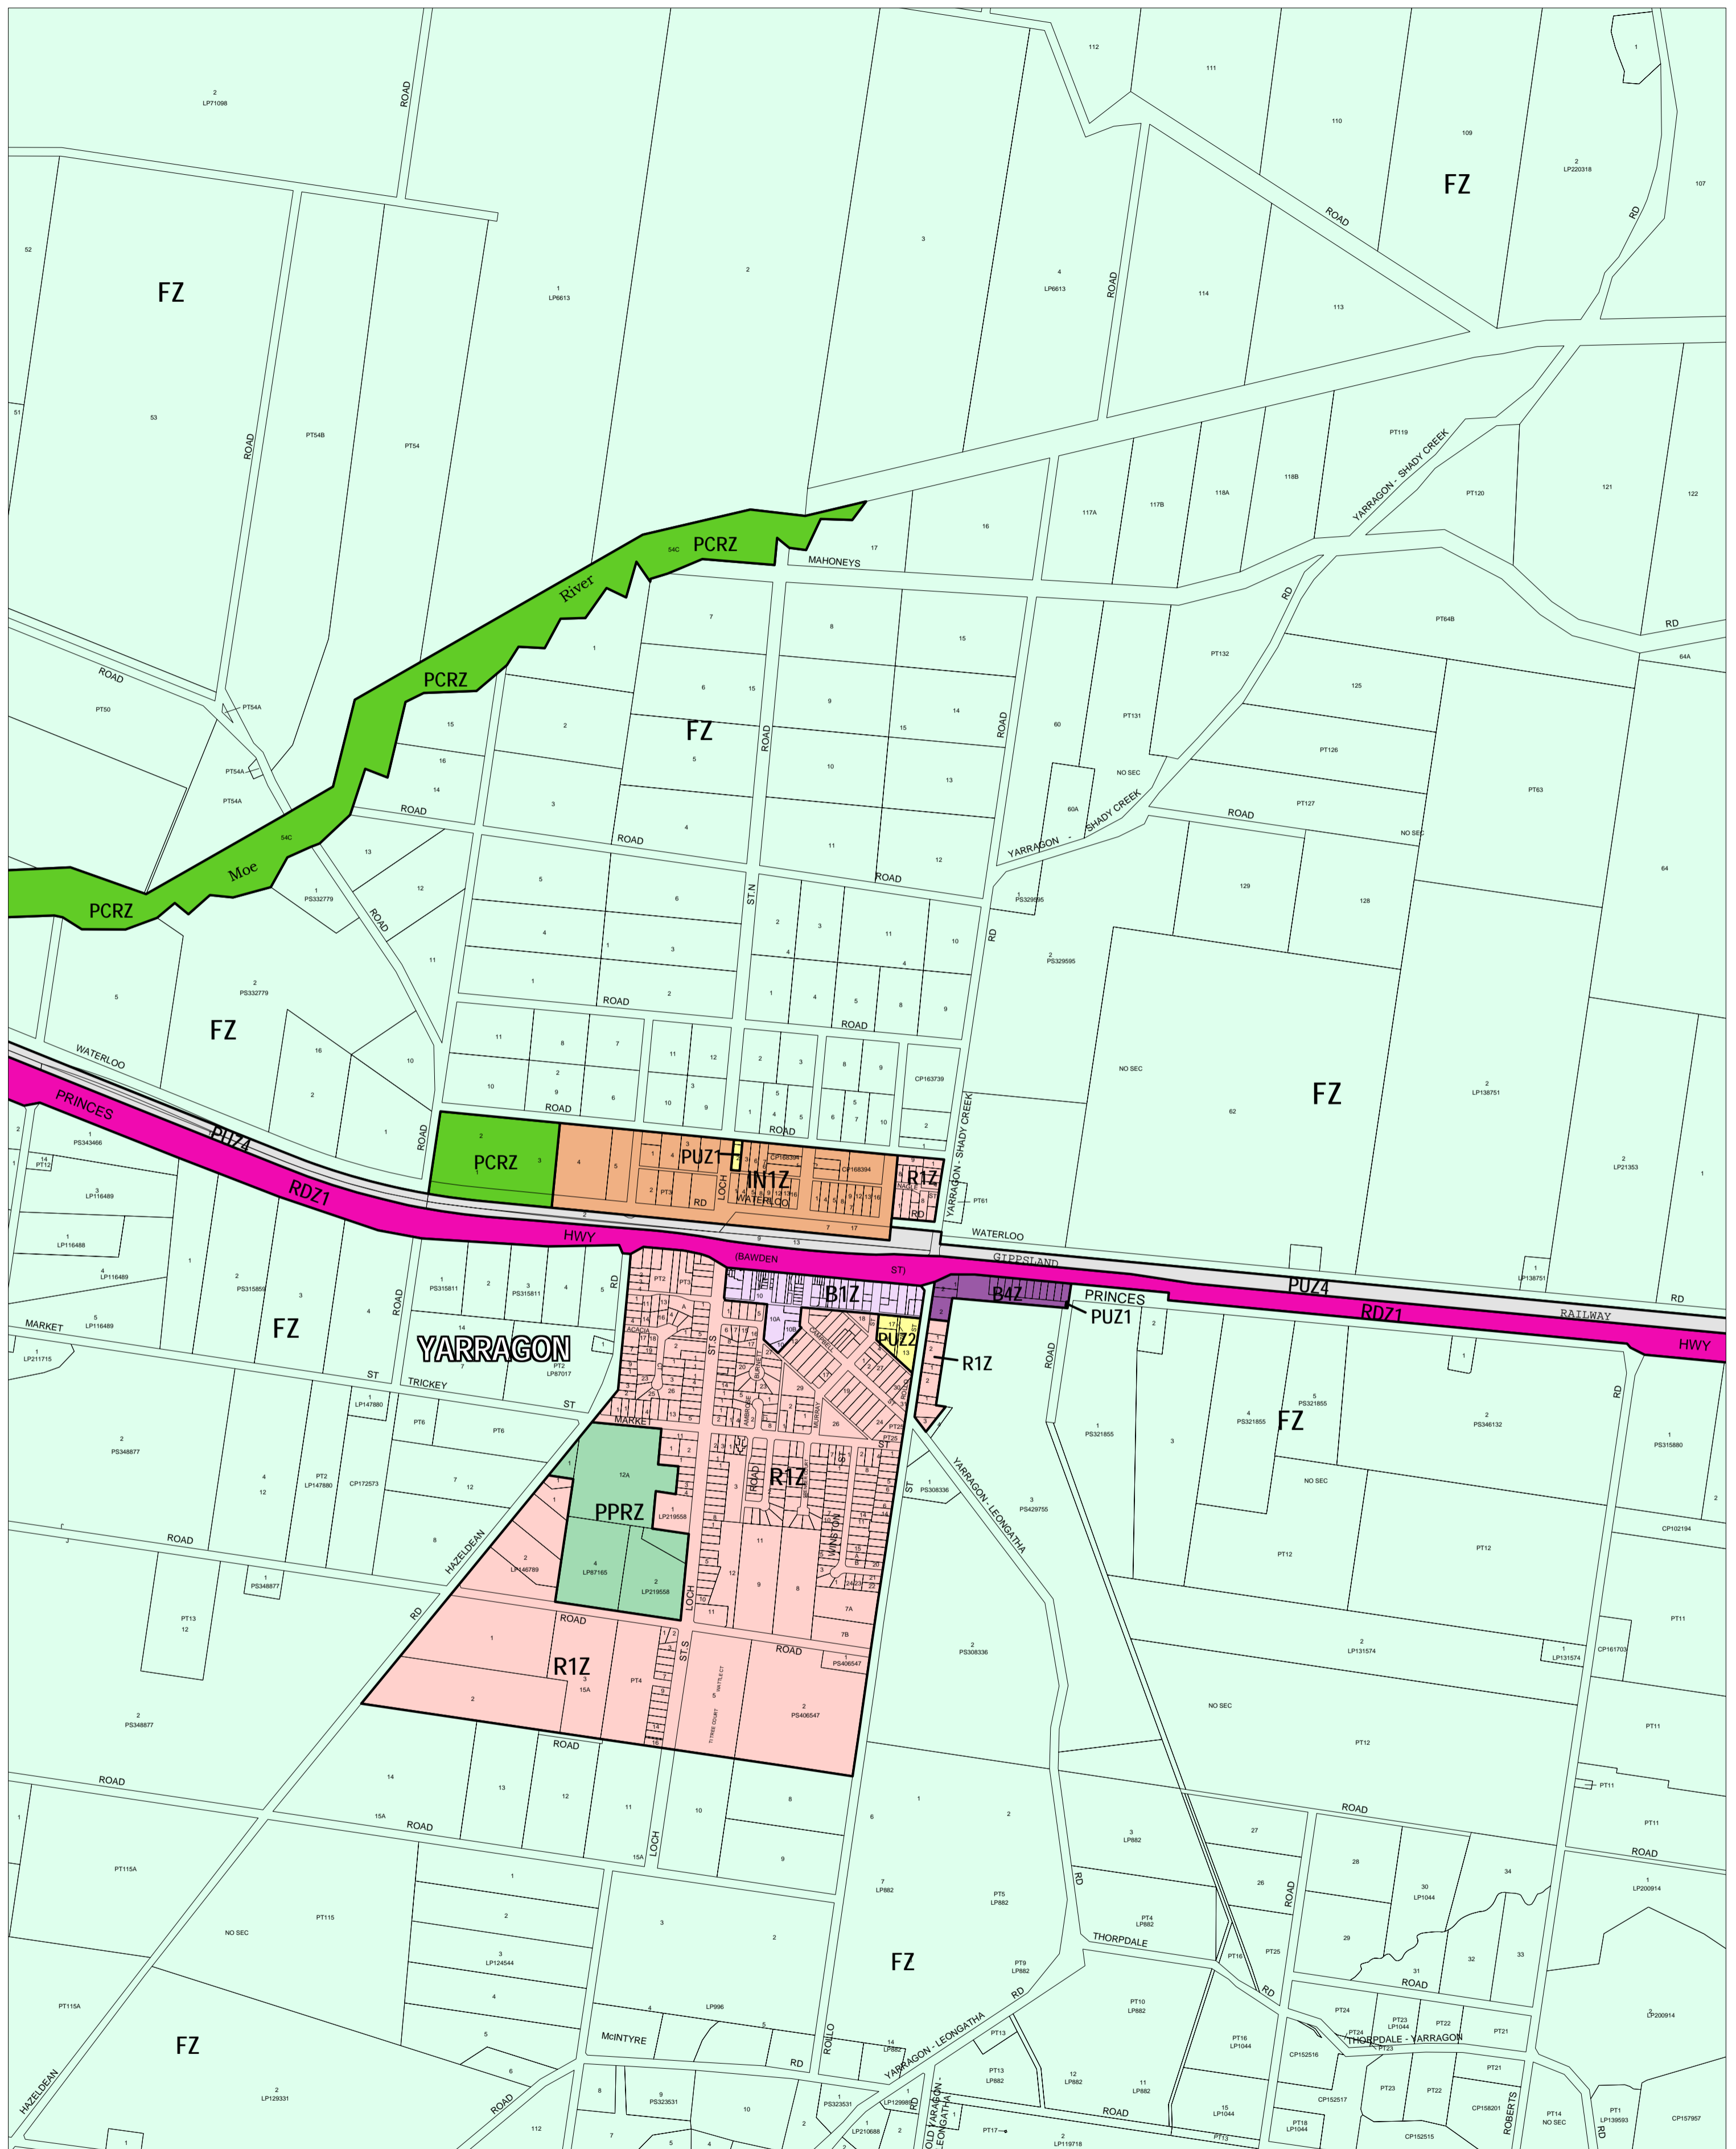

BAW BAW PLANNING SCHEME - LOCAL PROVISION

Business	Public Use Zone - Transport
B1Z Business 1 Zone	PUZ4
B4Z Business 4 Zone	Public Use Zone - Category 1
Industrial	Residential
I1Z Industrial 1 Zone	R1Z Residential 1 Zone
Public Land	Rural
PCRZ Public Conservation And Resource Zone	FZ Farming Zone
PPRZ Public Park And Recreation Zone	
PUZ2 Public Use Zone - Education	
PUZ1 Public Use Zone - Service And Utility	

200 0 200 400 600 800 1000 m

AUSTRALIAN MAP GRID ZONE 55

INDEX TO ADJOINING METRIC SERIES MAP

Printed: 3/4/2008

AMENDMENT C55