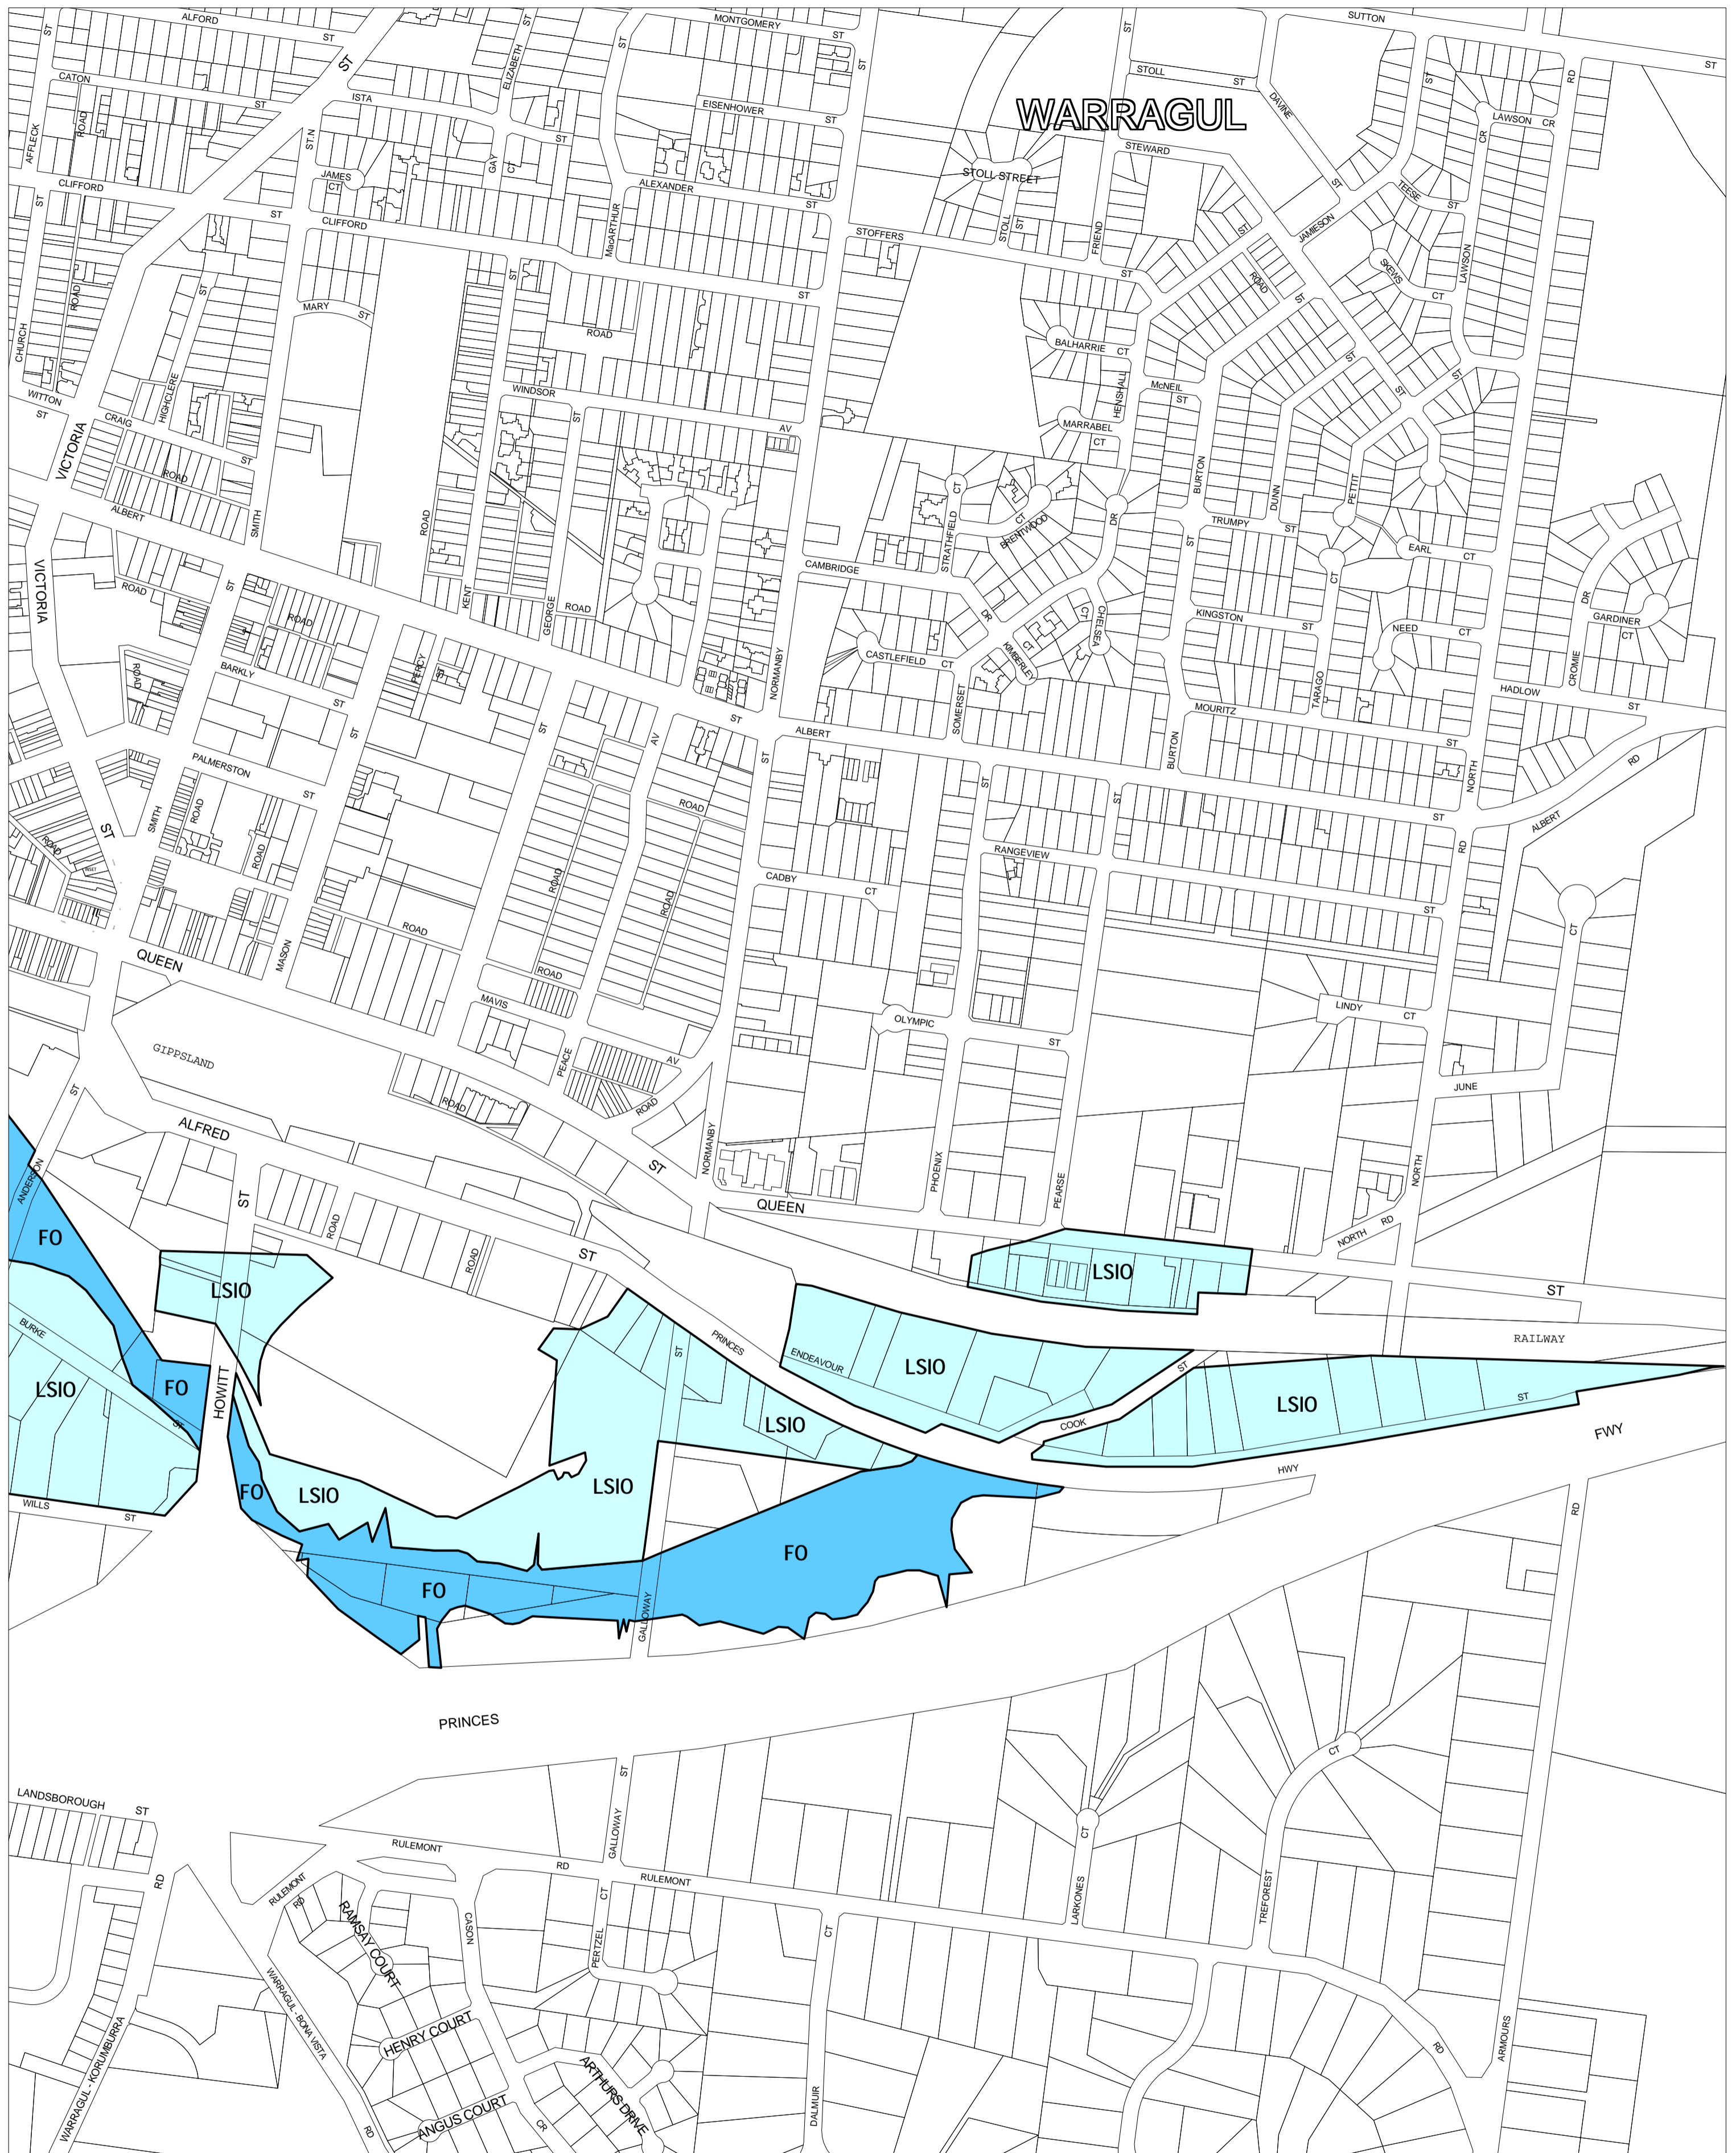

BAW BAW PLANNING SCHEME - LOCAL PROVISION

Overlays

- Floodway Overlay
- Land Subject To Inundation Overlay

AUSTRALIAN MAP GRID ZONE 55

INDEX TO ADJOINING METRIC SERIES MAP

Printed: 1/2/2008

AMENDMENT C48