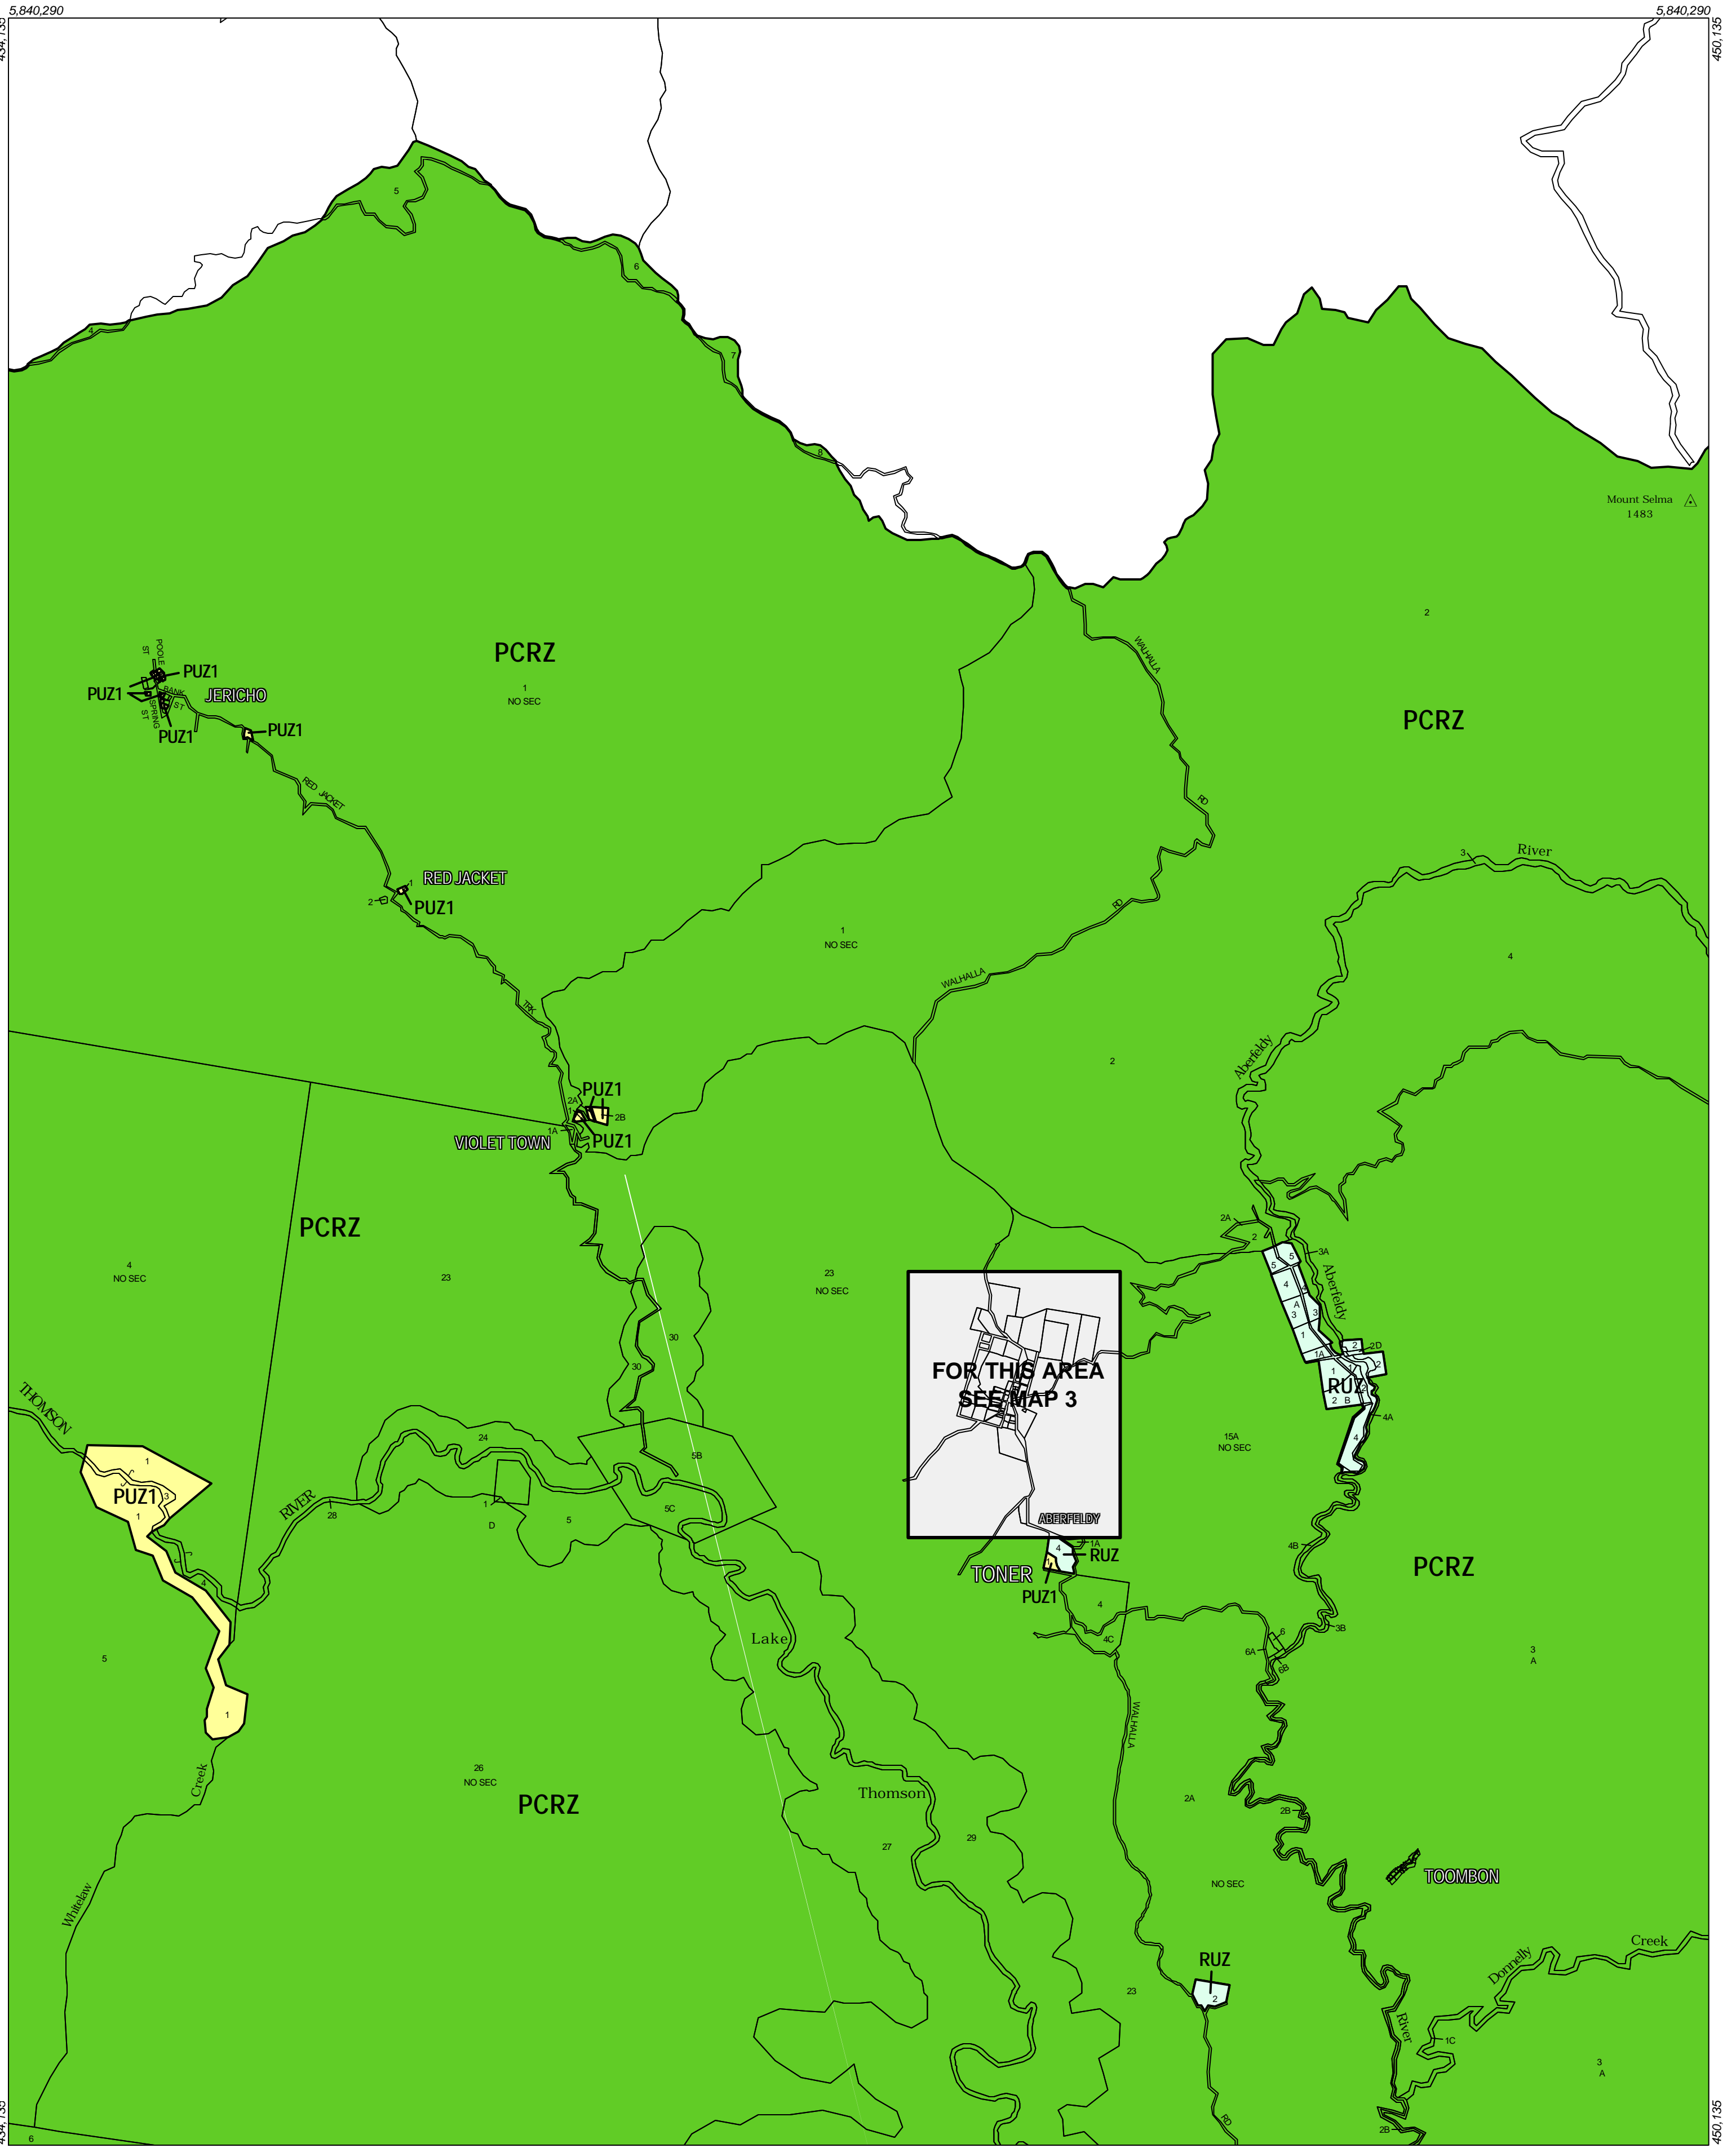

BAW BAW PLANNING SCHEME - LOCAL PROVISION

This publication is copyright. No part may be reproduced by any process except in accordance with the provisions of the Copyright Act 1969, State of Victoria.

Public Land	
	Public Conservation And Resource Zone
	Public Use Zone Service And Utility
Rural	
	Rural Zone

AUSTRALIAN MAP GRID ZONE 55

Amendment C17
Printed: 2016/2003