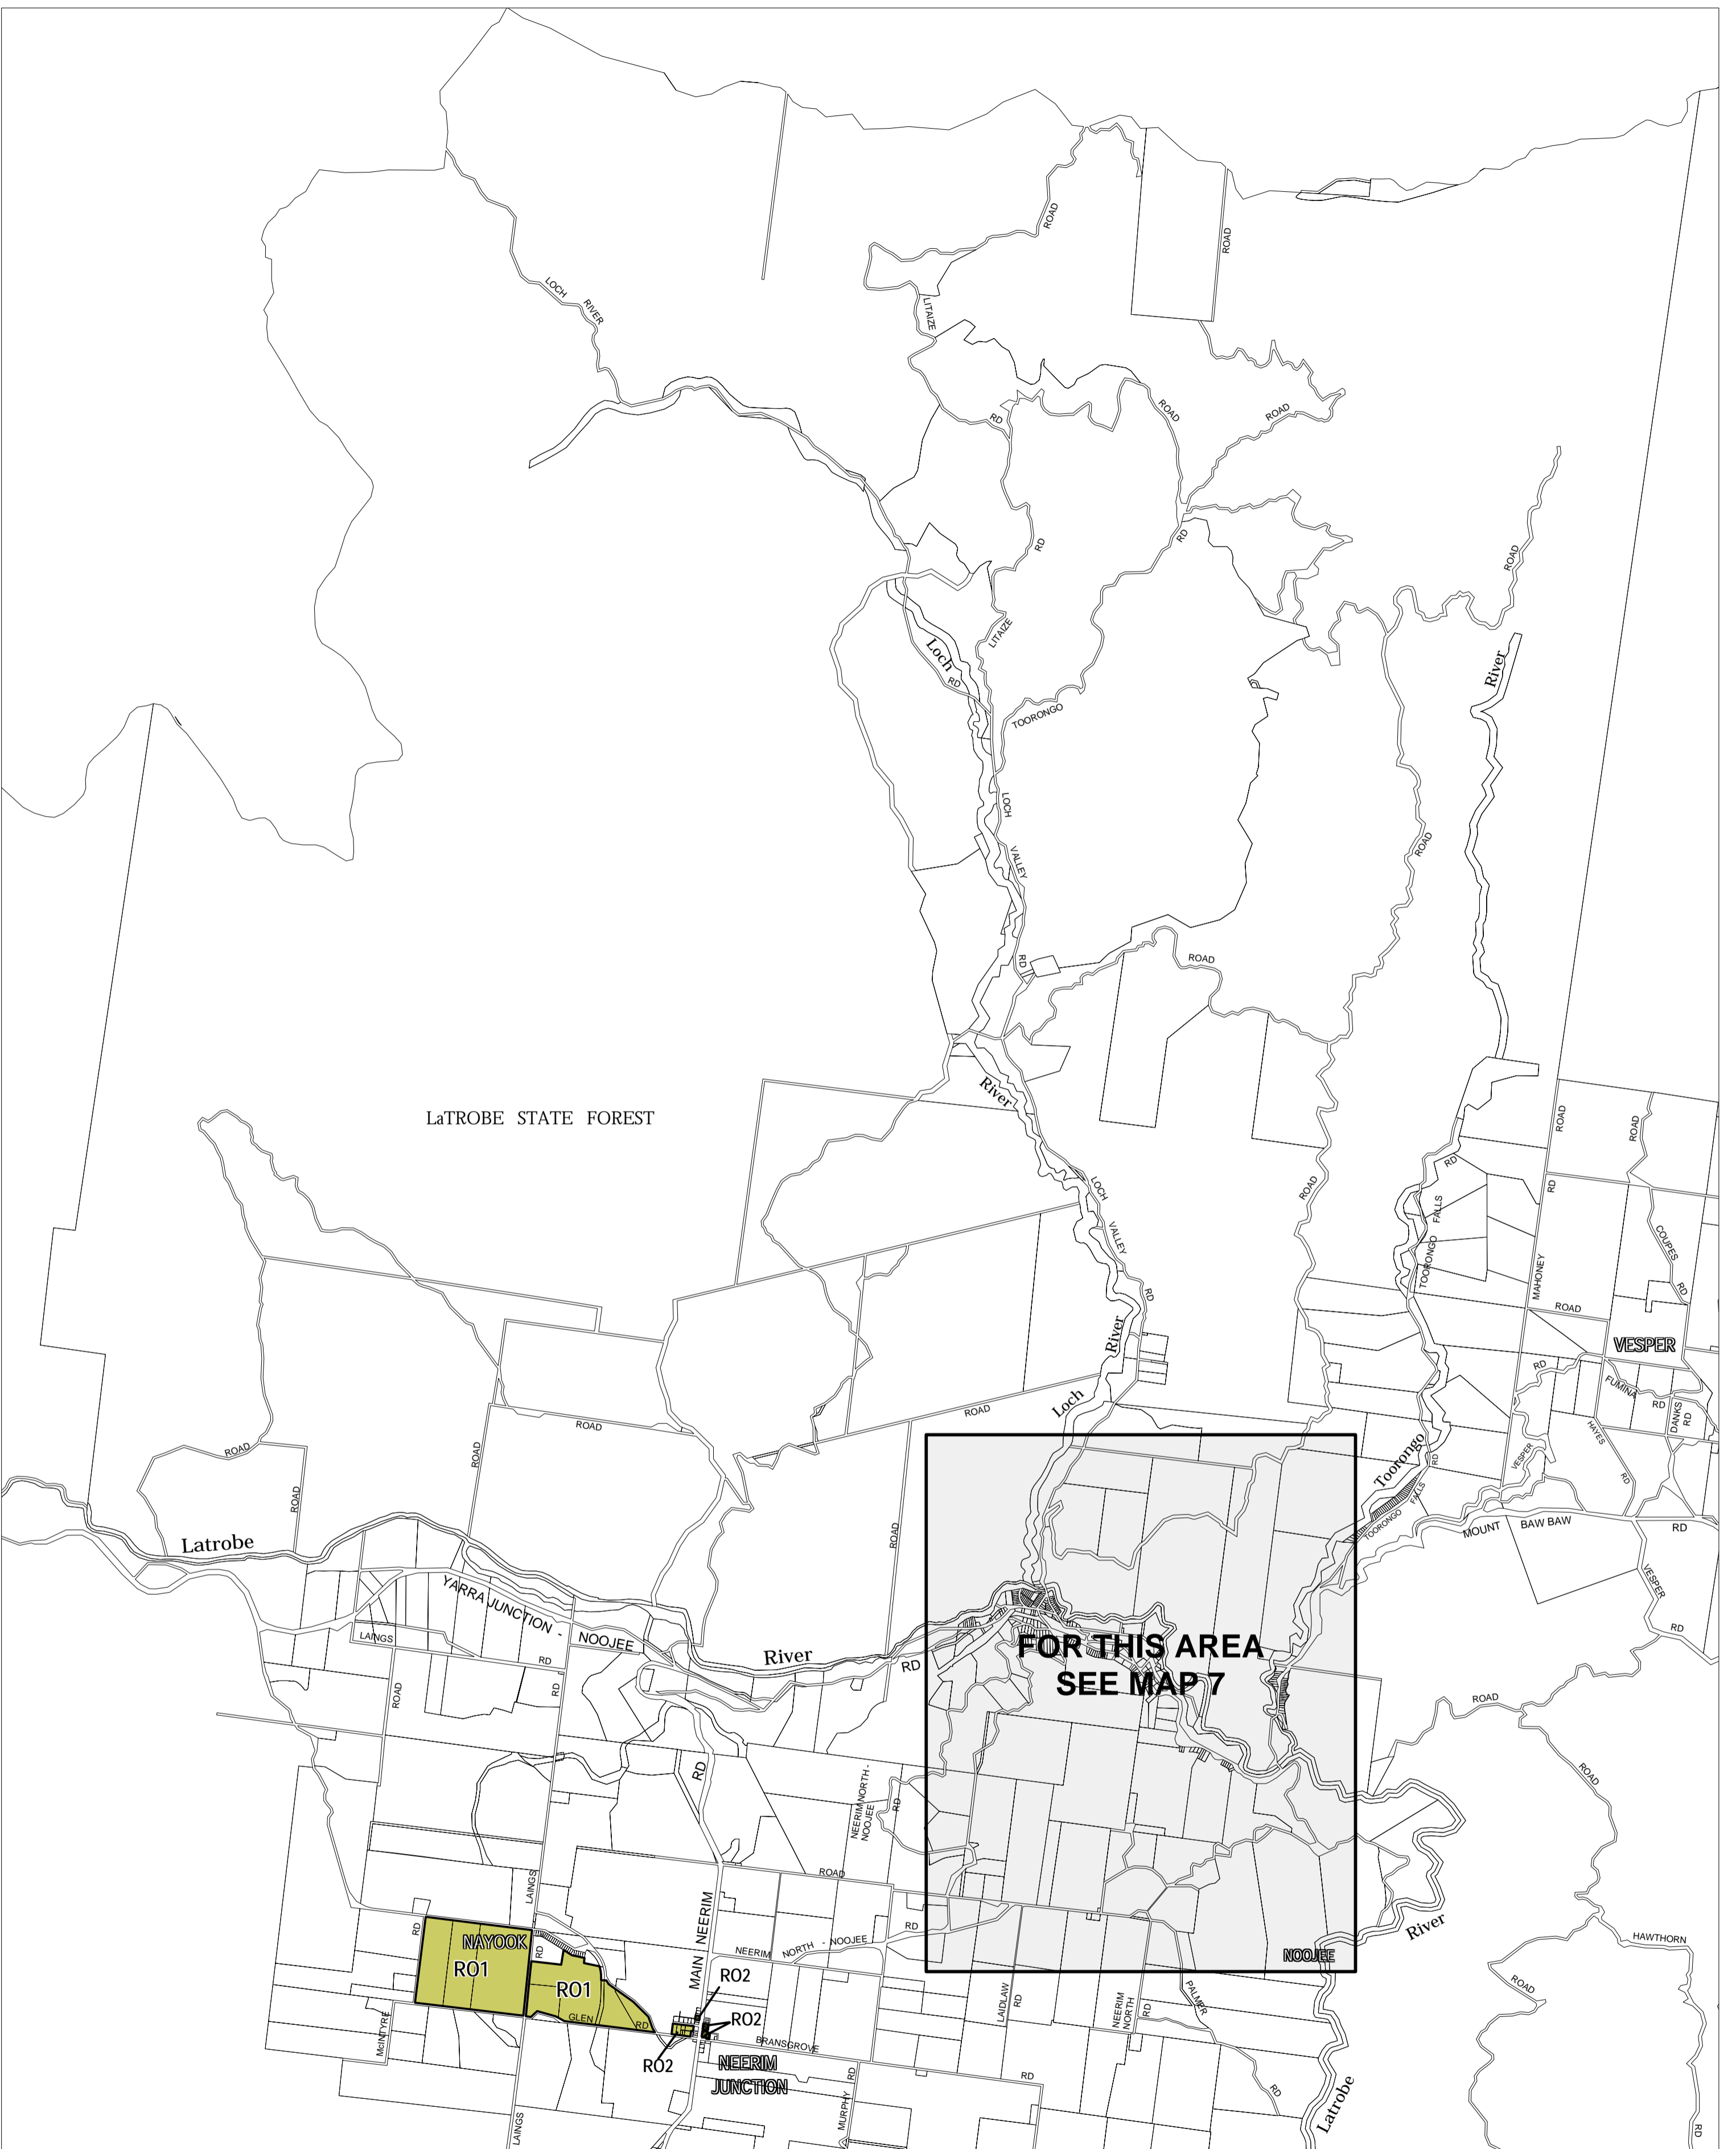

BAW BAW PLANNING SCHEME - LOCAL PROVISION

Overlays	
R01	Restructure Overlay - Schedule 1
R02	Restructure Overlay - Schedule 2

AUSTRALIAN MAP GRID ZONE 55

INDEX TO ADJOINING METRIC SERIES MAP

Printed: 21/5/2009

AMENDMENT C67