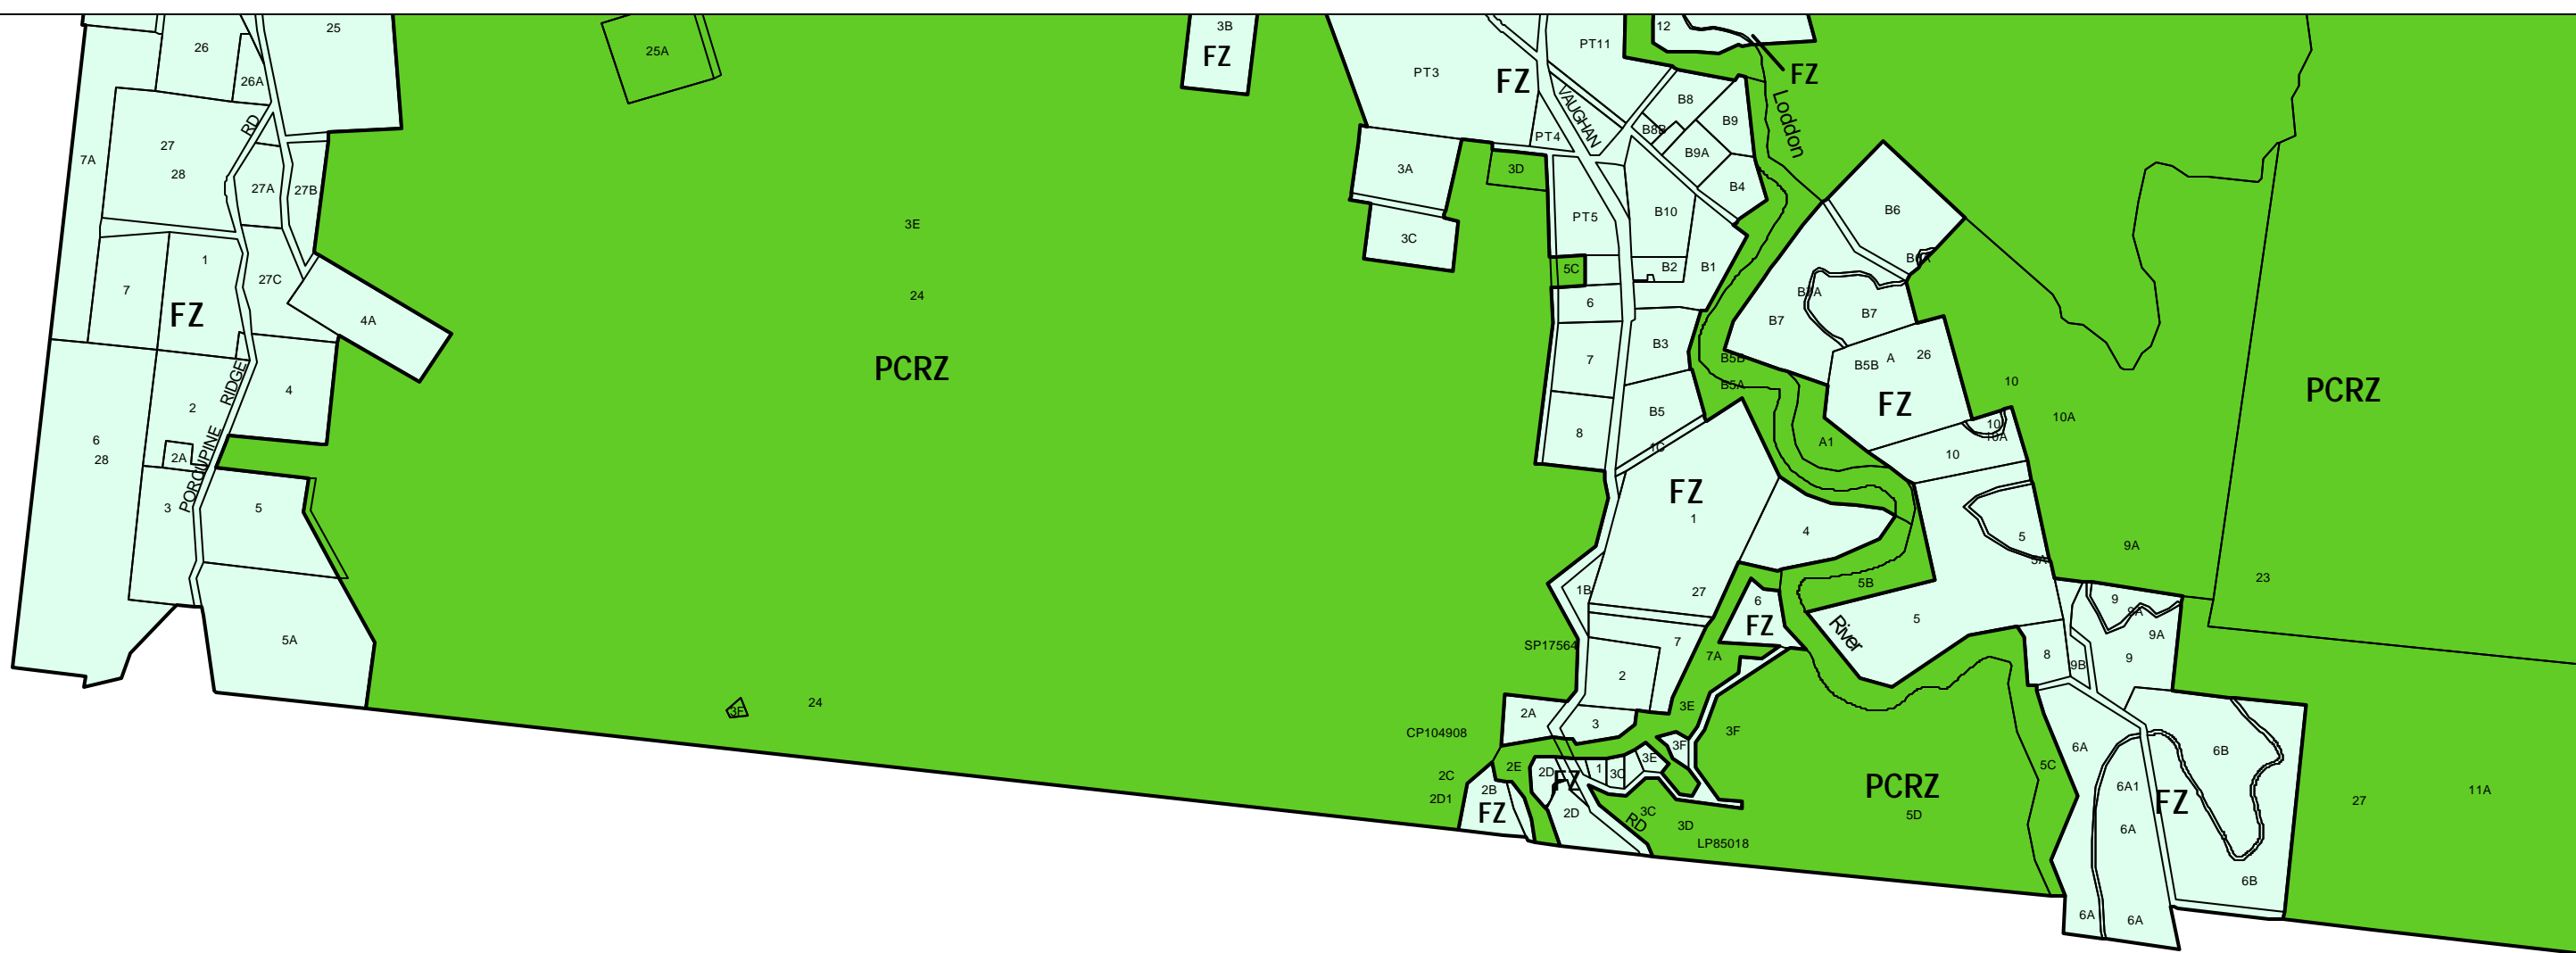

MOUNT ALEXANDER PLANNING SCHEME - LOCAL PROVISION

Public Land	Public Conservation And Resource Zone
Rural	Farming Zone

AUSTRALIAN MAP GRID ZONE 55

INDEX TO ADJOINING METRIC SERIES MAP

Printed: 14/8/2006

AMENDMENT C35