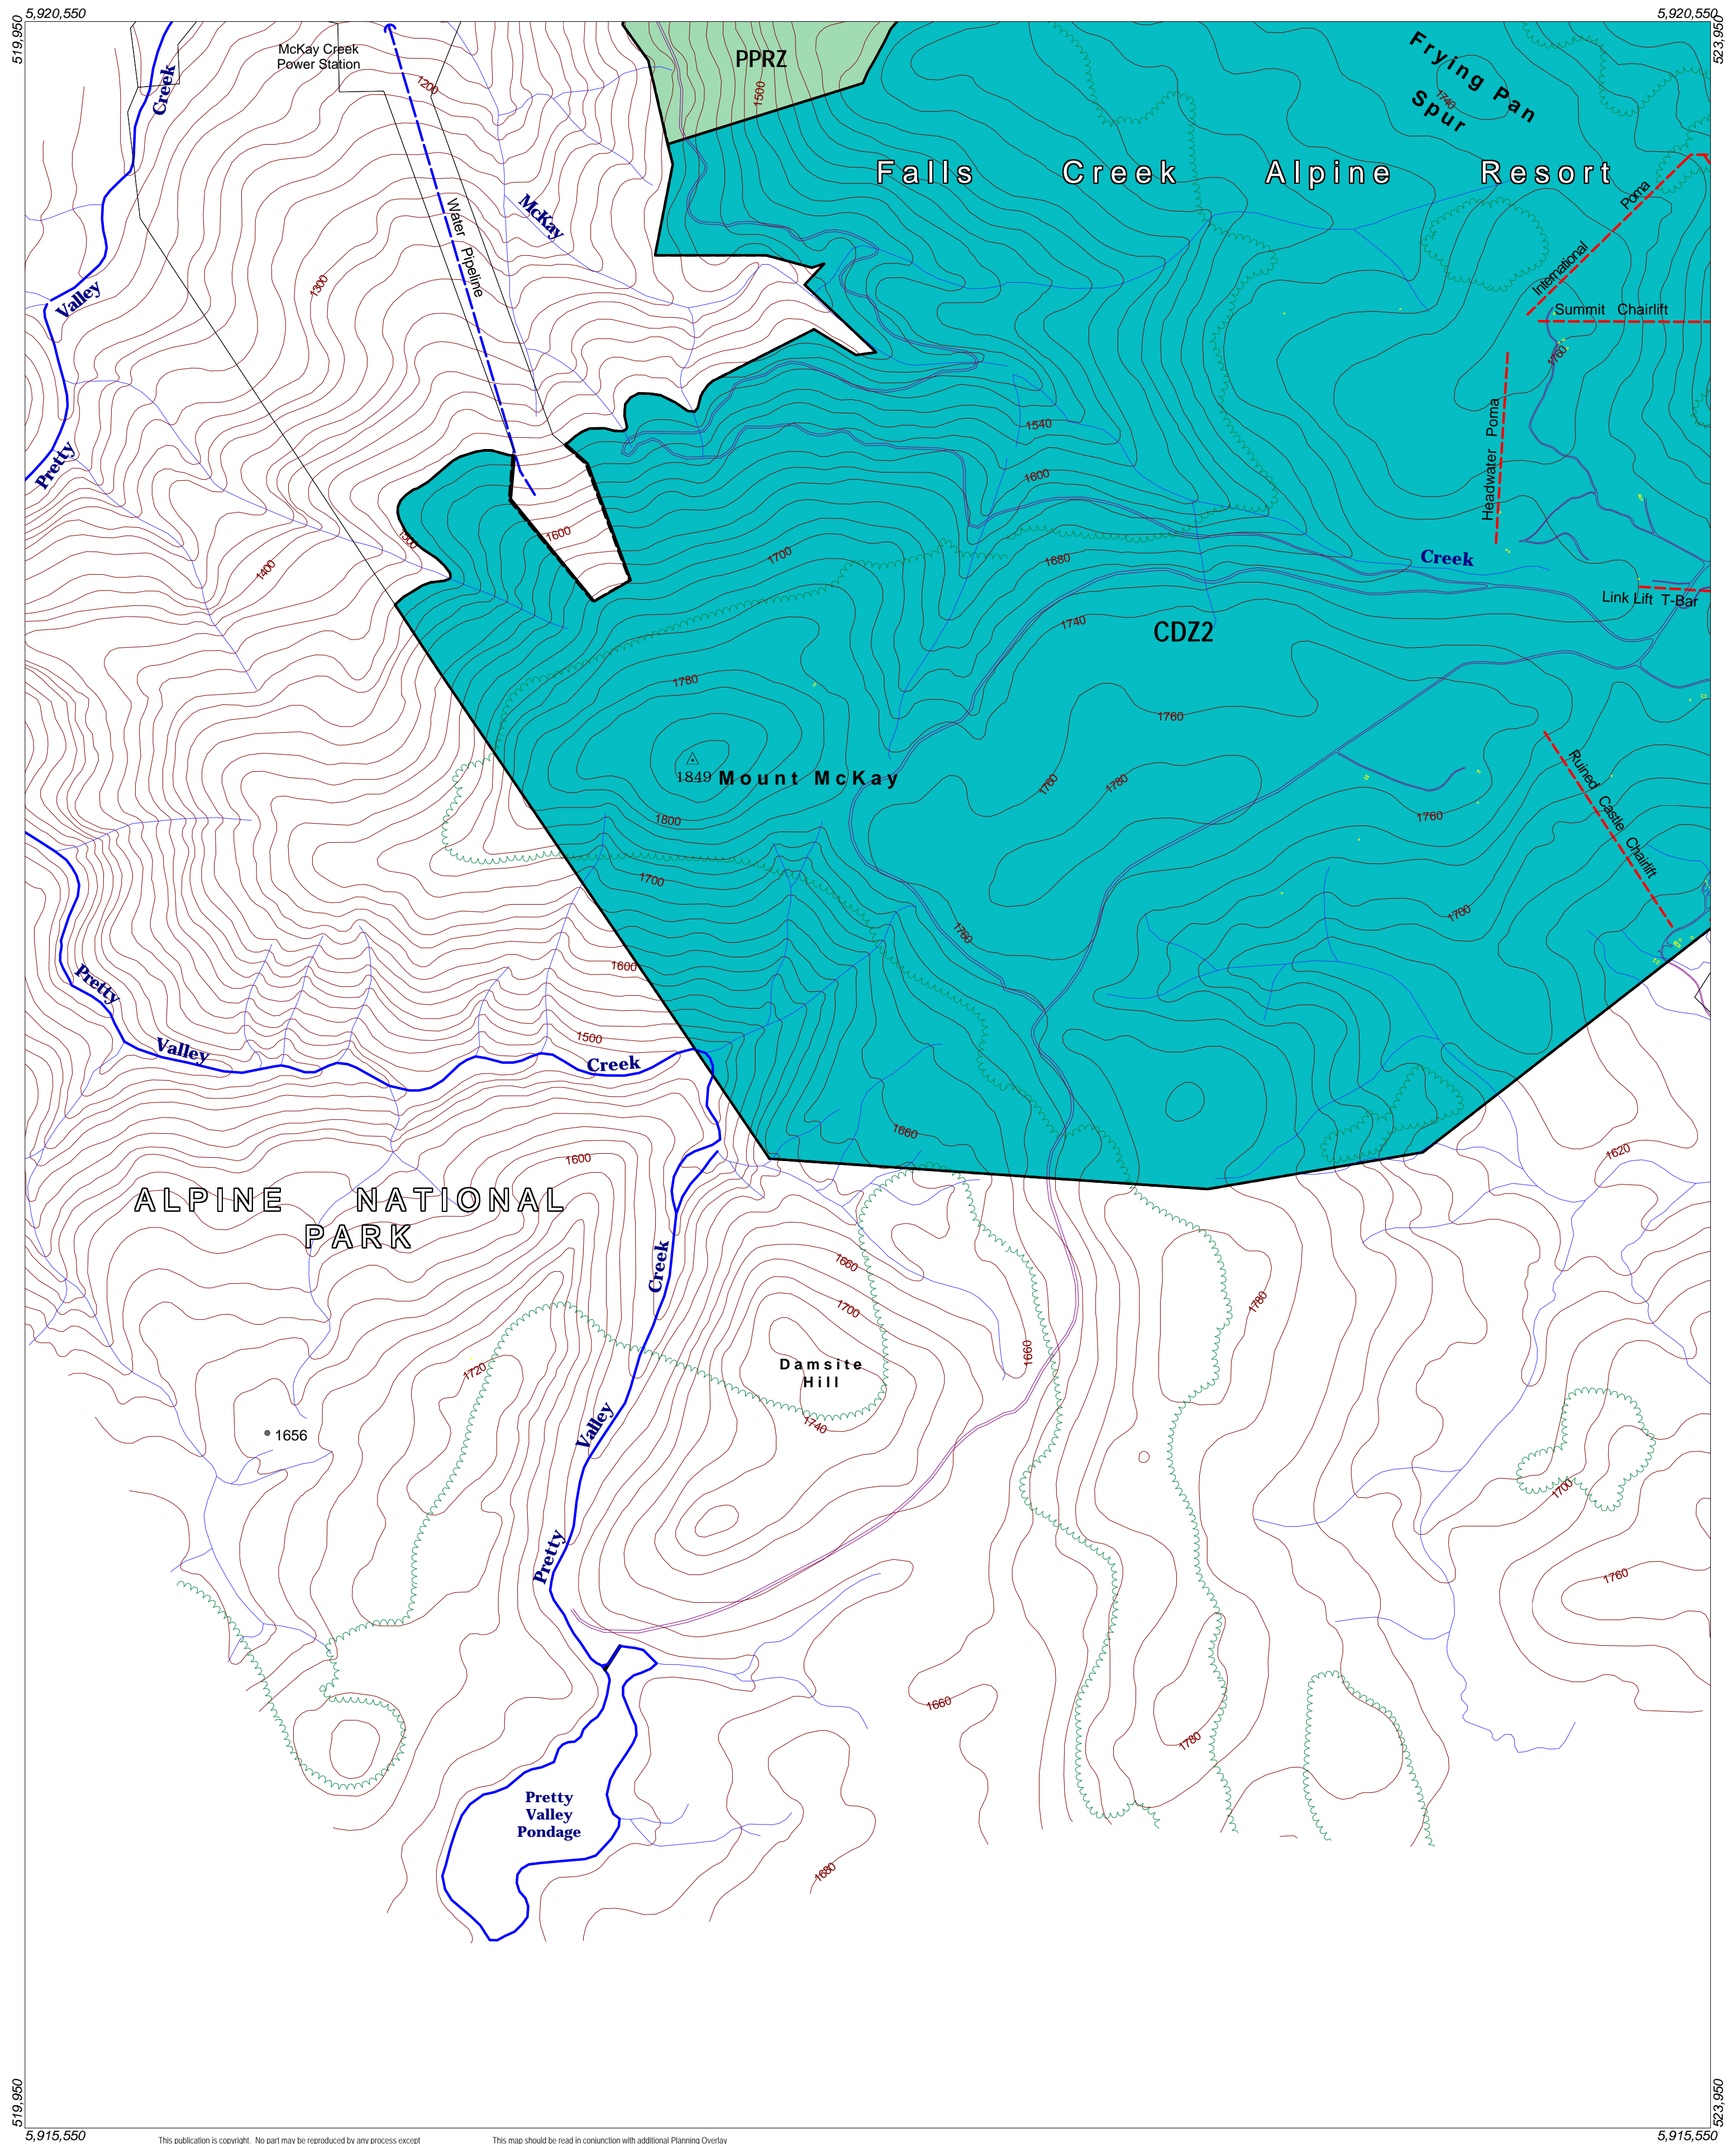

ALPINE RESORTS PLANNING SCHEME - LOCAL PROVISION

Public Land	PPRZ	Public Park And Recreation Zone
Special Purpose	CDZ2	Comprehensive Development Zone 2

Amendment C12
Printed: 16/6/2004