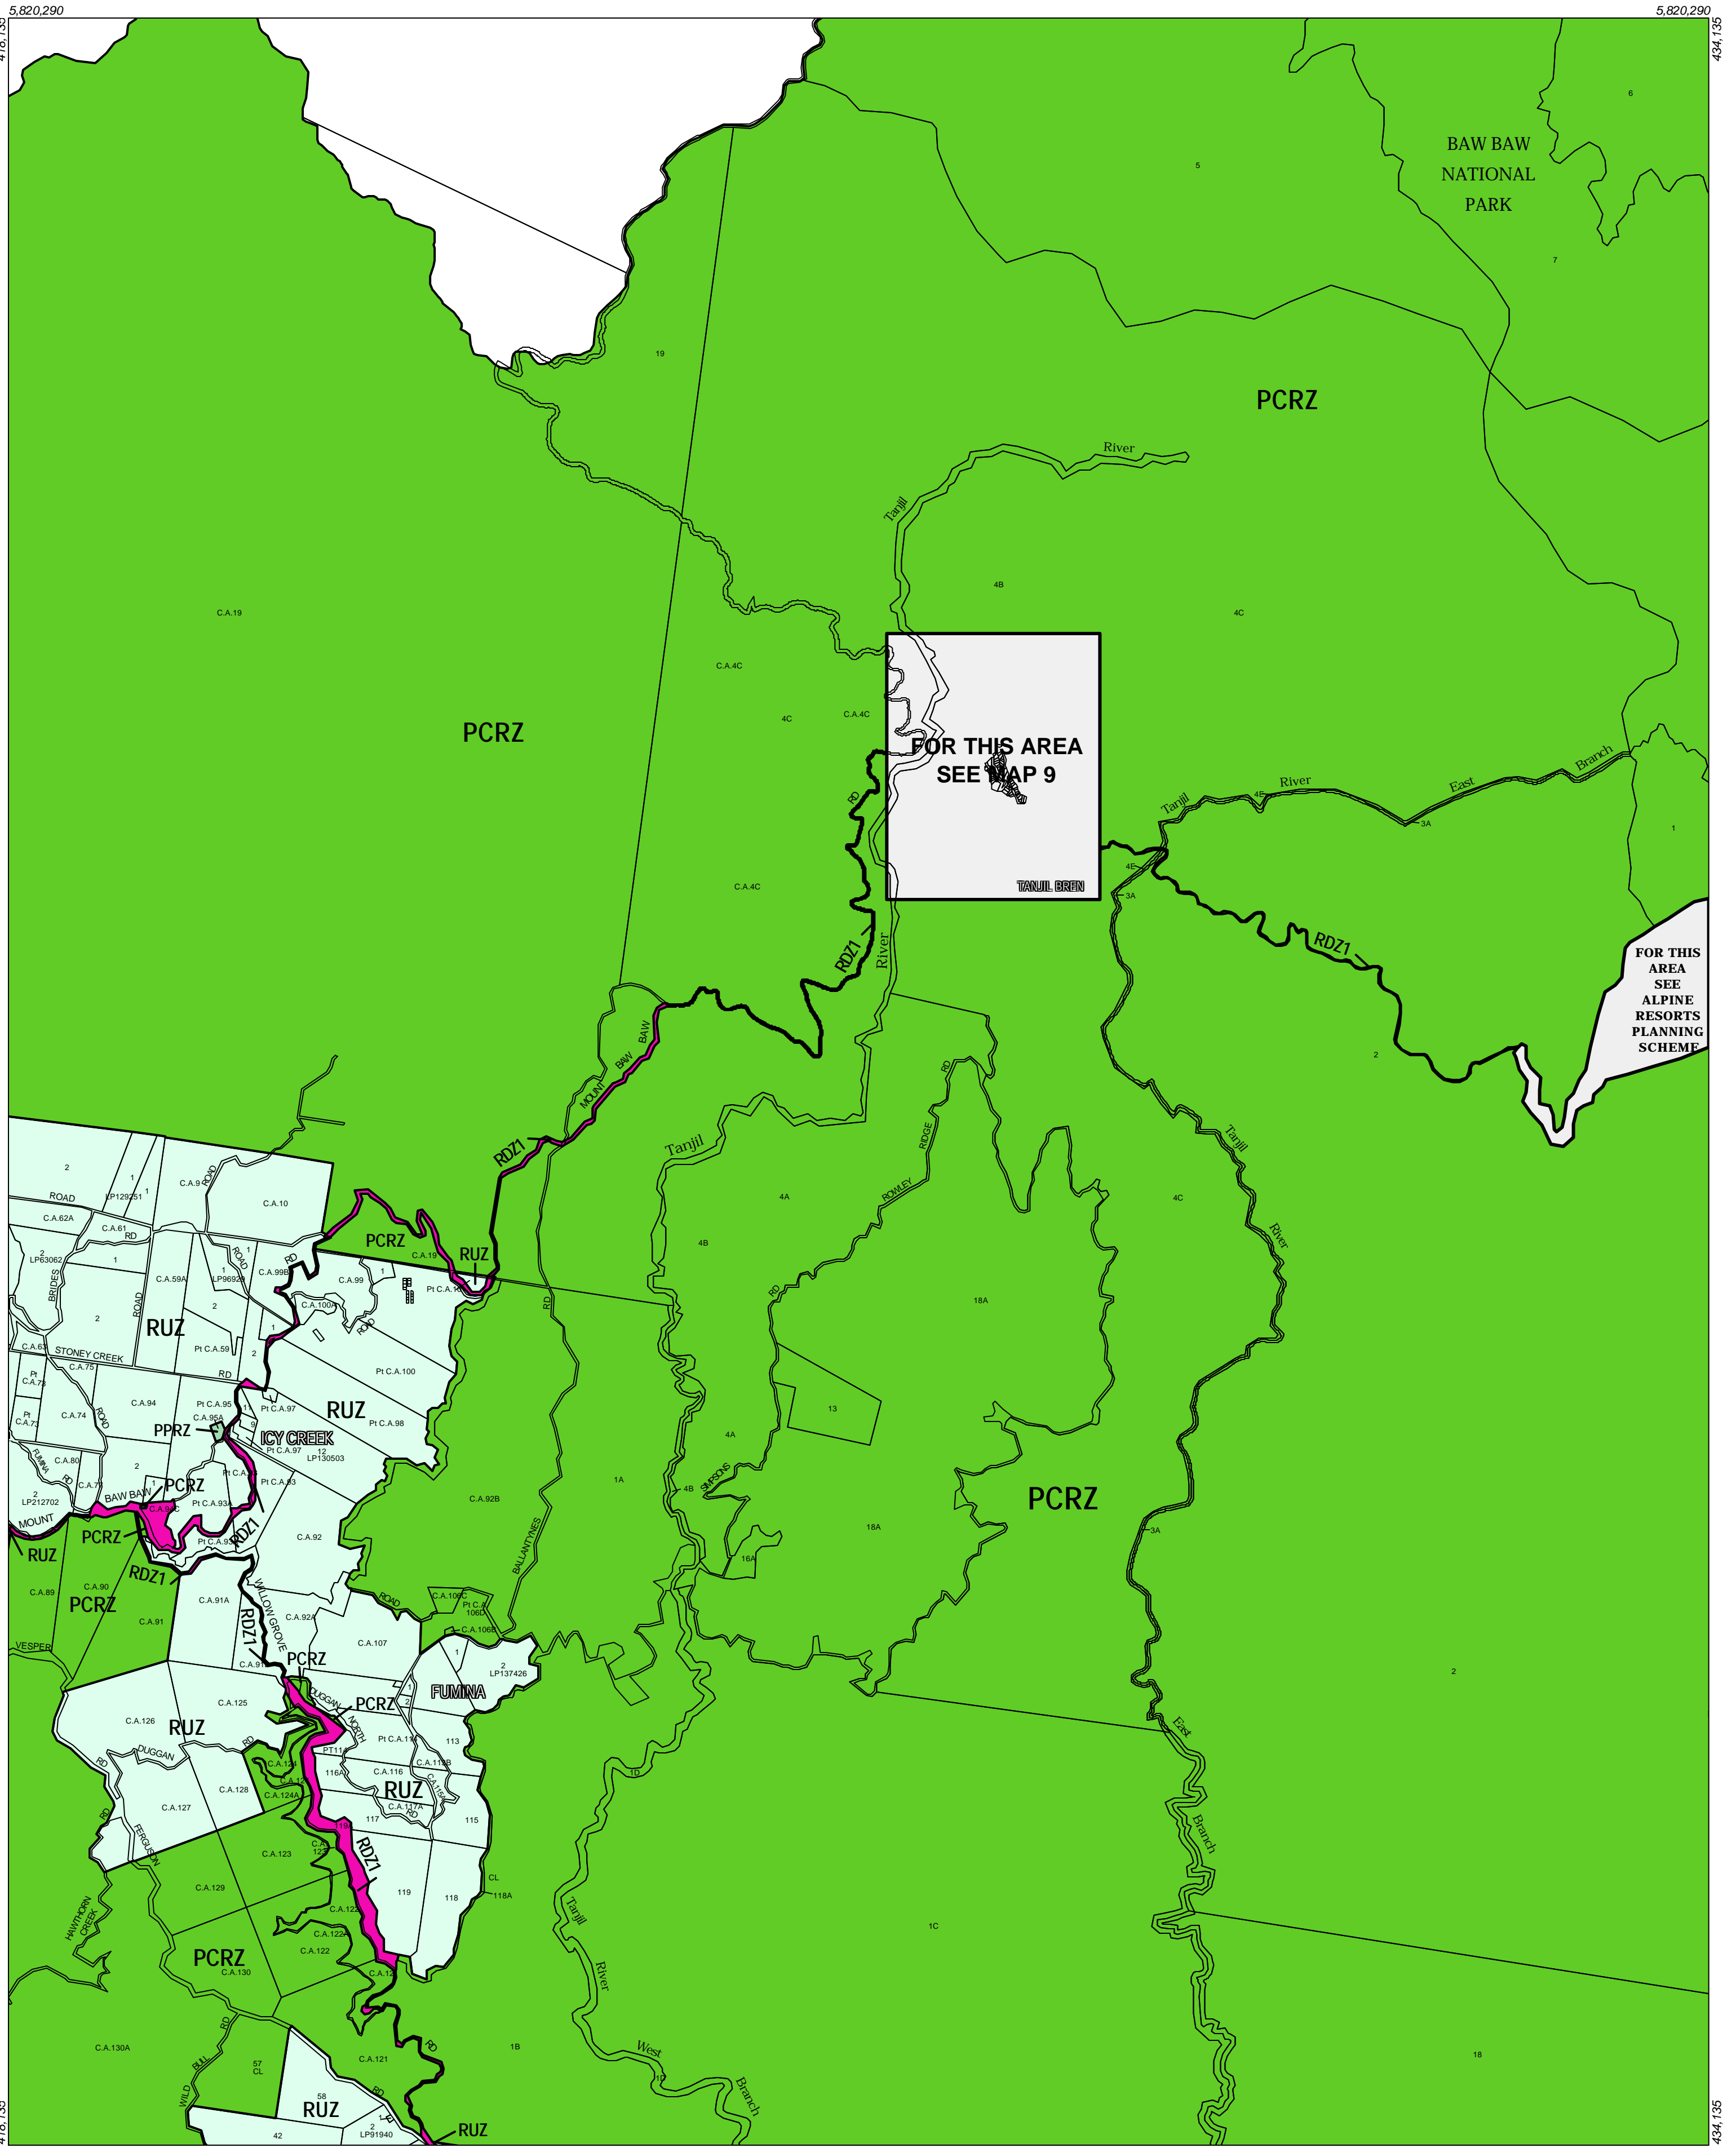

# BAW BAW PLANNING SCHEME - LOCAL PROVISION

FOR THIS AREA  
SEE MAP 9

FOR THIS AREA  
SEE  
ALPINE  
RESORTS  
PLANNING  
SCHEME

This publication is copyright. No part may be reproduced by any process except in accordance with the provisions of the Copyright Act 1968 of the State of Victoria. This map should be read in conjunction with additional Planning Overlay Maps (if applicable) as indicated on the INDEX TO MAPS.

Public Land	
	Public Conservation And Resource Zone
	Public Park And Recreation Zone
	Road Zone Category 1
Rural	
	Rural Zone

Amendment C17  
Printed: 2016/2003