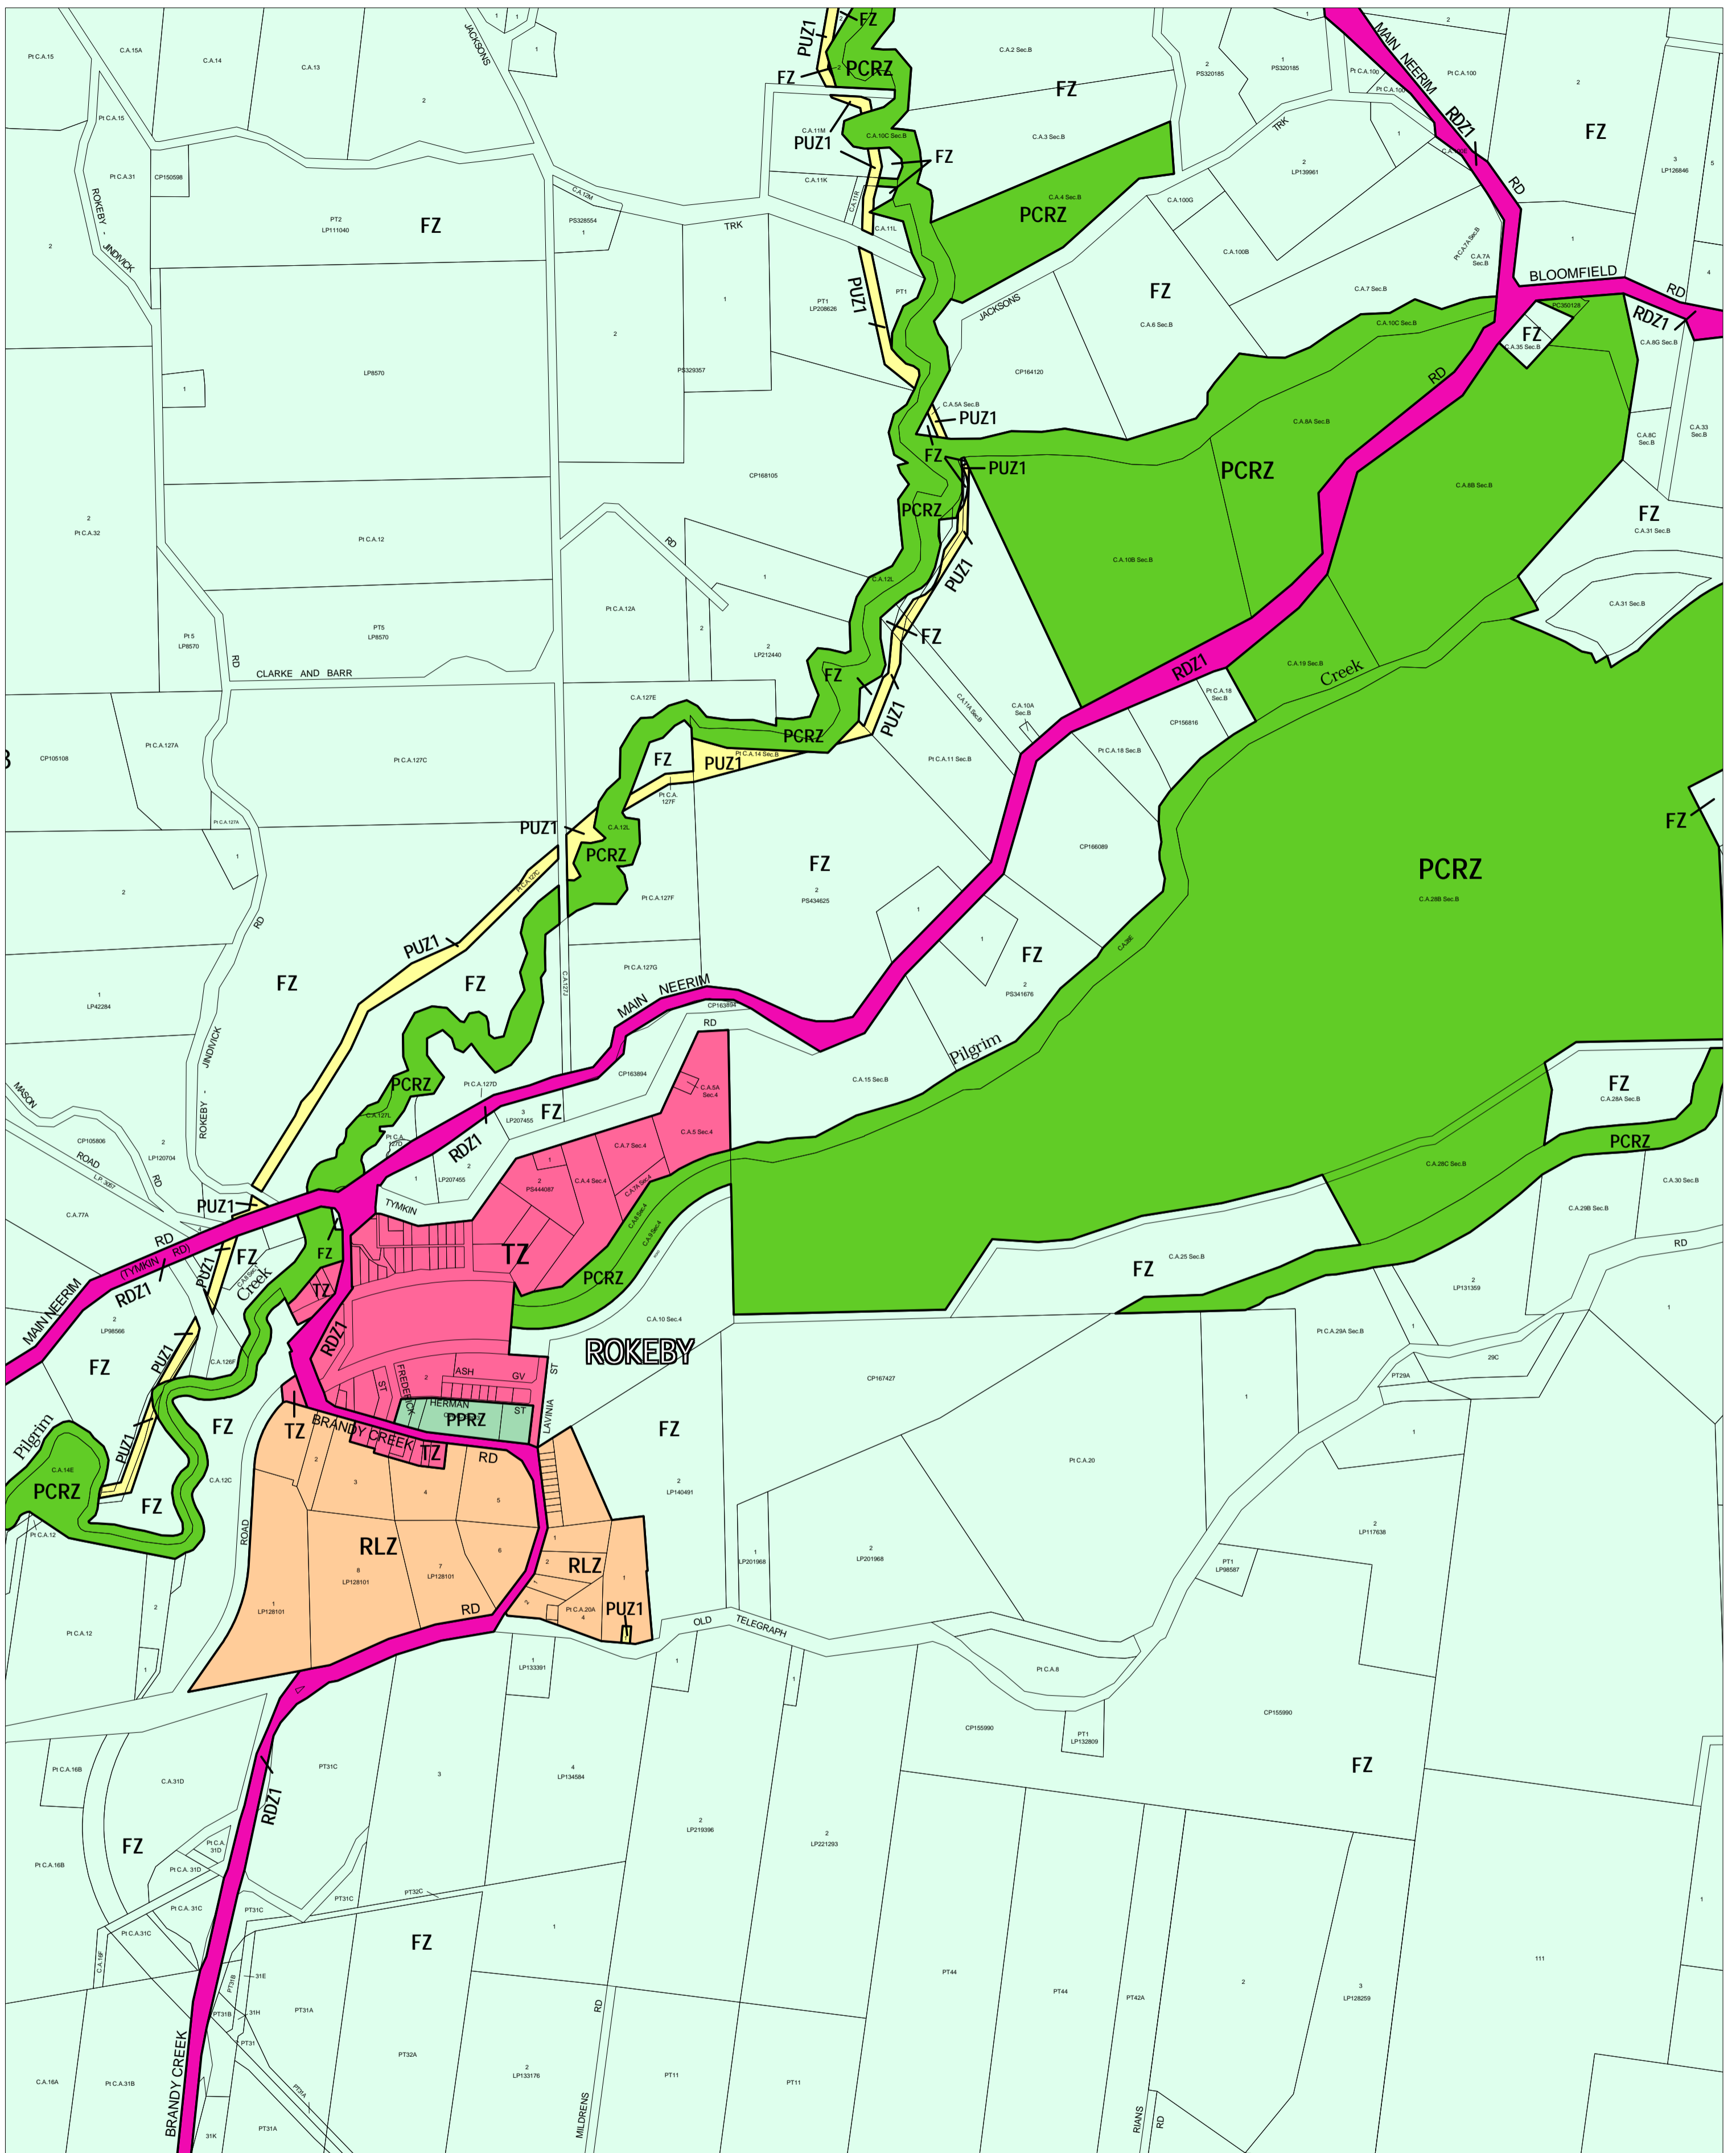

BAW BAW PLANNING SCHEME - LOCAL PROVISION

1. **Public Land**
2. Public Conservation And Resource Zone
   - Public Park And Recreation Zone
   - Public Use Zone Service And Utility
3. **Road Zone Category 1**
4. Road Zone Category 1
5. **Residential**
6. Township Zone
7. **Rural**
8. Farming Zone
   - Rural Living Zone

AUSTRALIAN MAP GRID ZONE 55

INDEX TO ADJOINING METRIC SERIES MAP

Printed: 24/10/2006

AMENDMENT C37