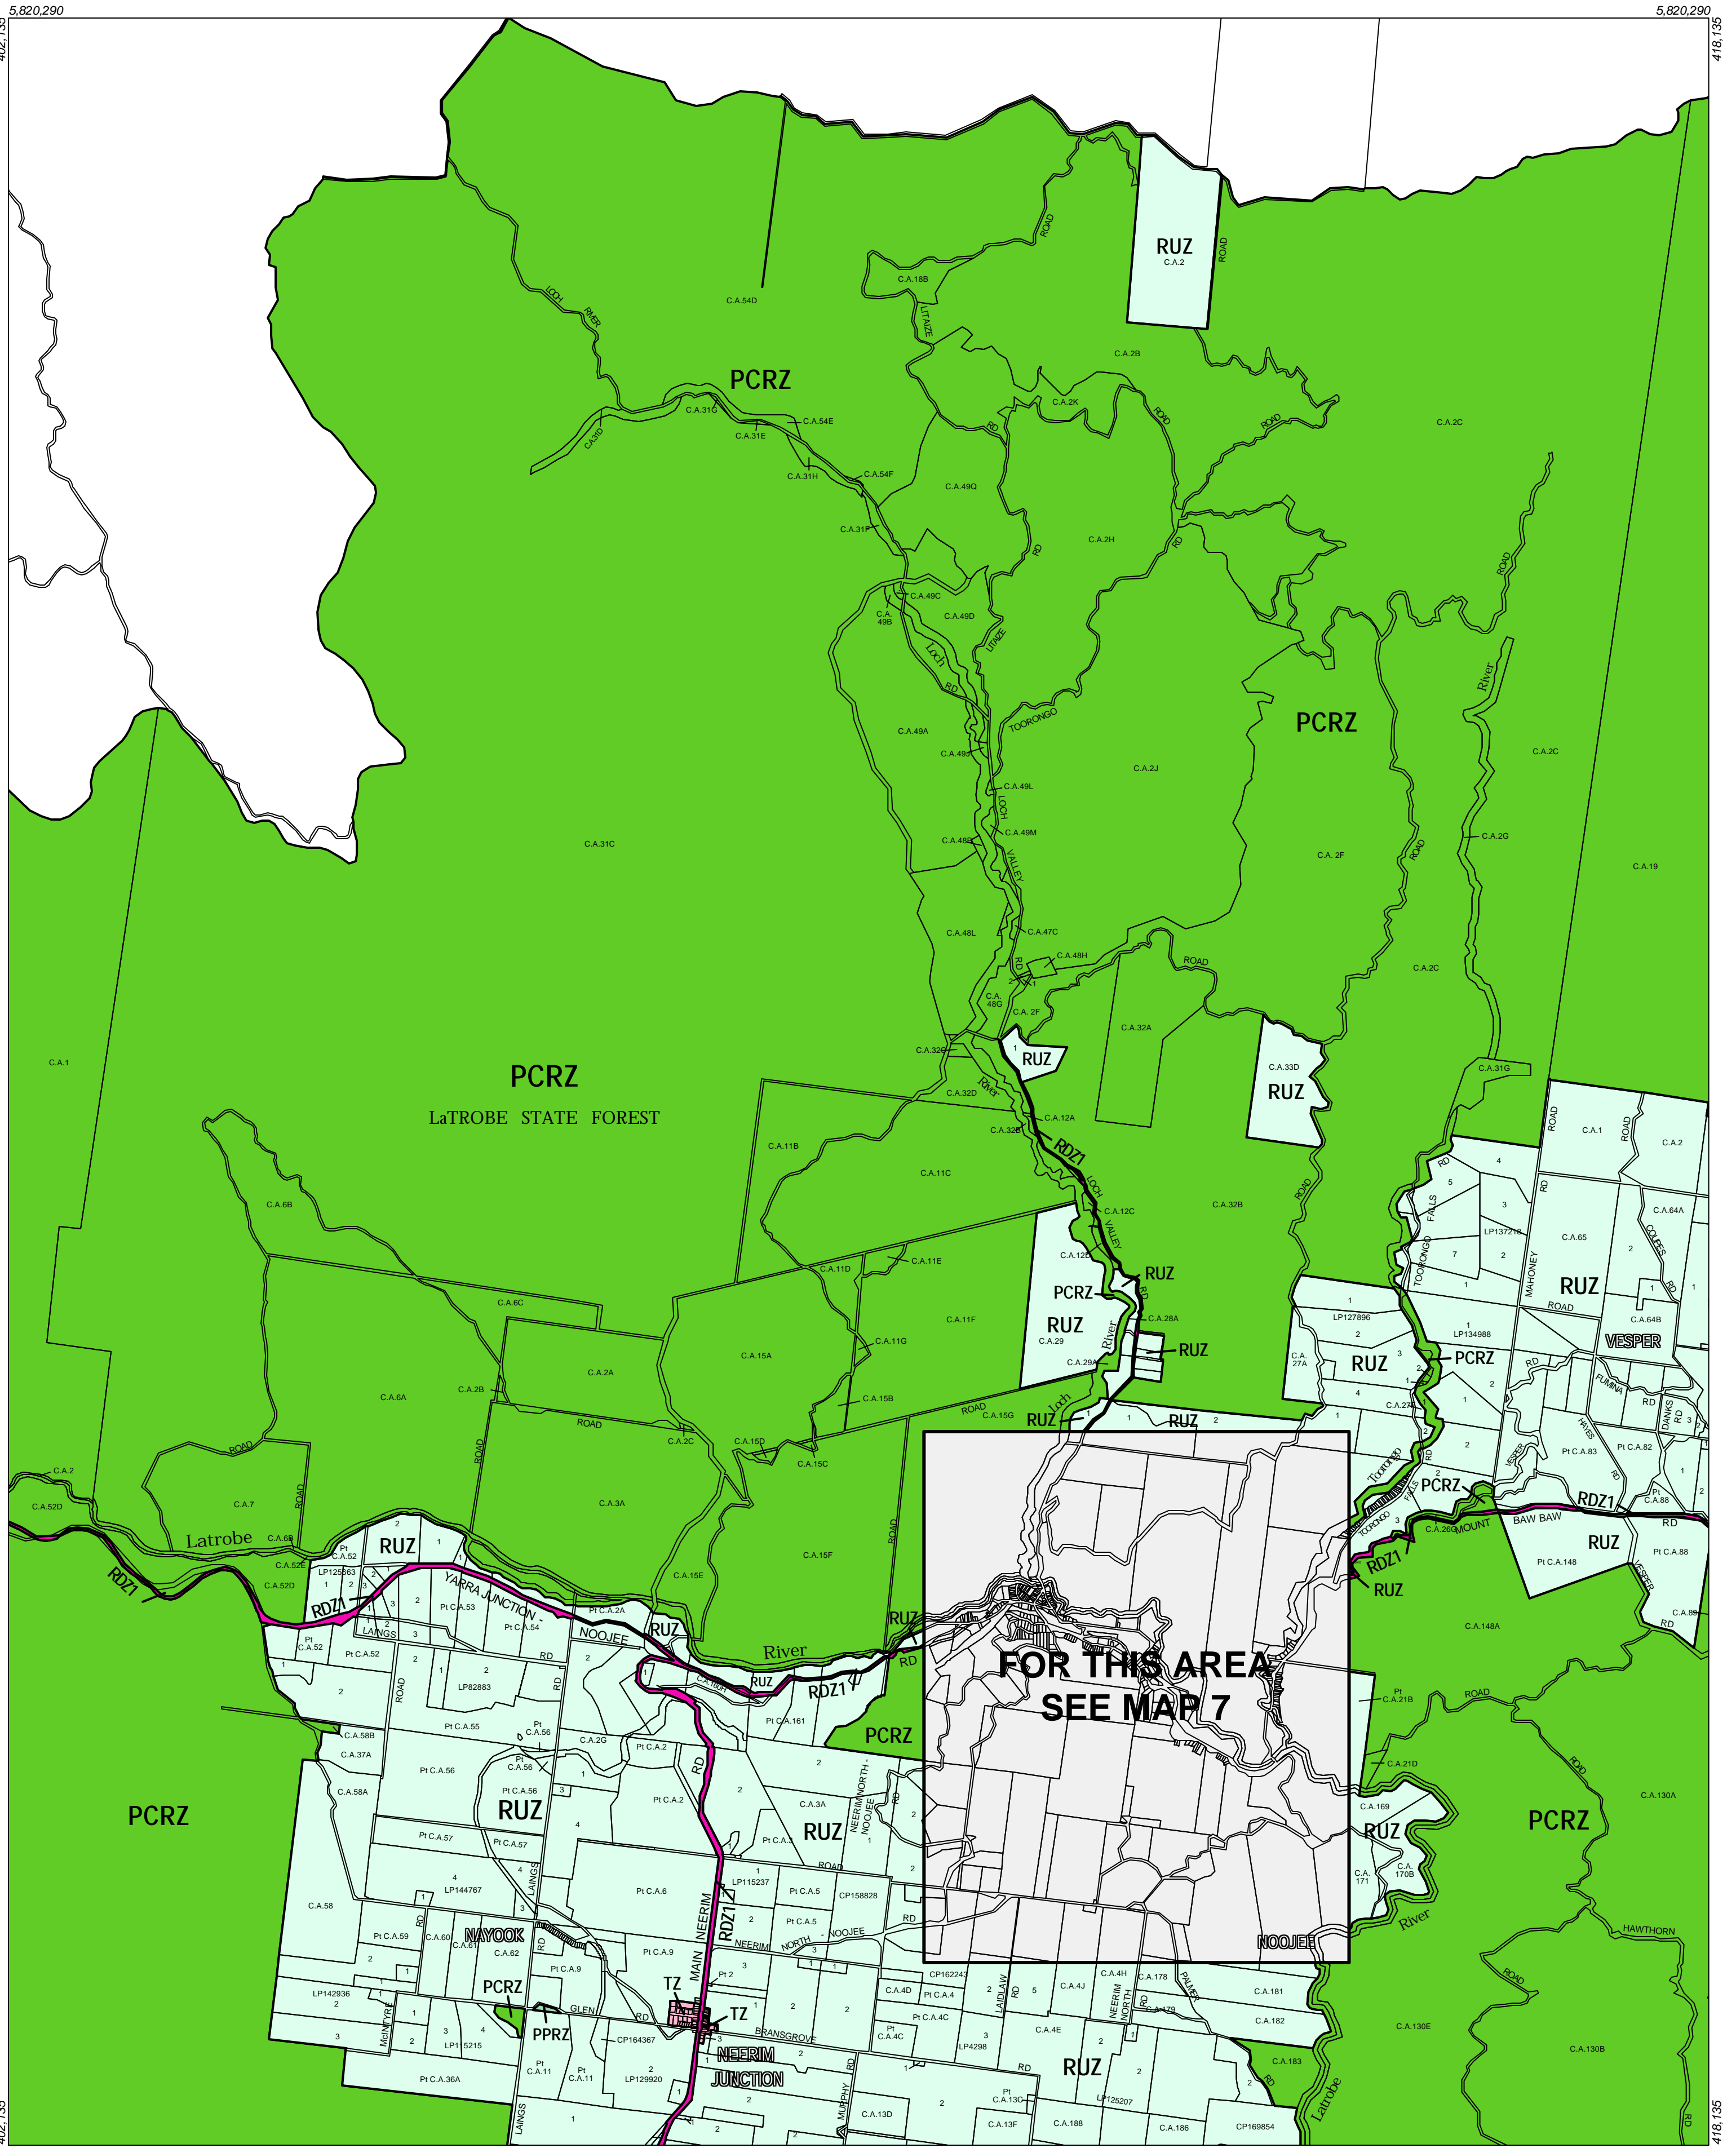

BAW BAW PLANNING SCHEME - LOCAL PROVISION

This publication is copyright. No part may be reproduced by any process except in accordance with the provisions of the Copyright Act 1968, State of Victoria.

Public Land	
	Public Conservation And Resource Zone
	Public Park And Recreation Zone
	Road Zone Category 1
Residential	
	Township Zone
Rural	
	Rural Zone

AUSTRALIAN MAP GRID ZONE 55

Amendment C17
Printed: 23/6/2003

INDEX TO ADJOINING METRIC SERIES MAP