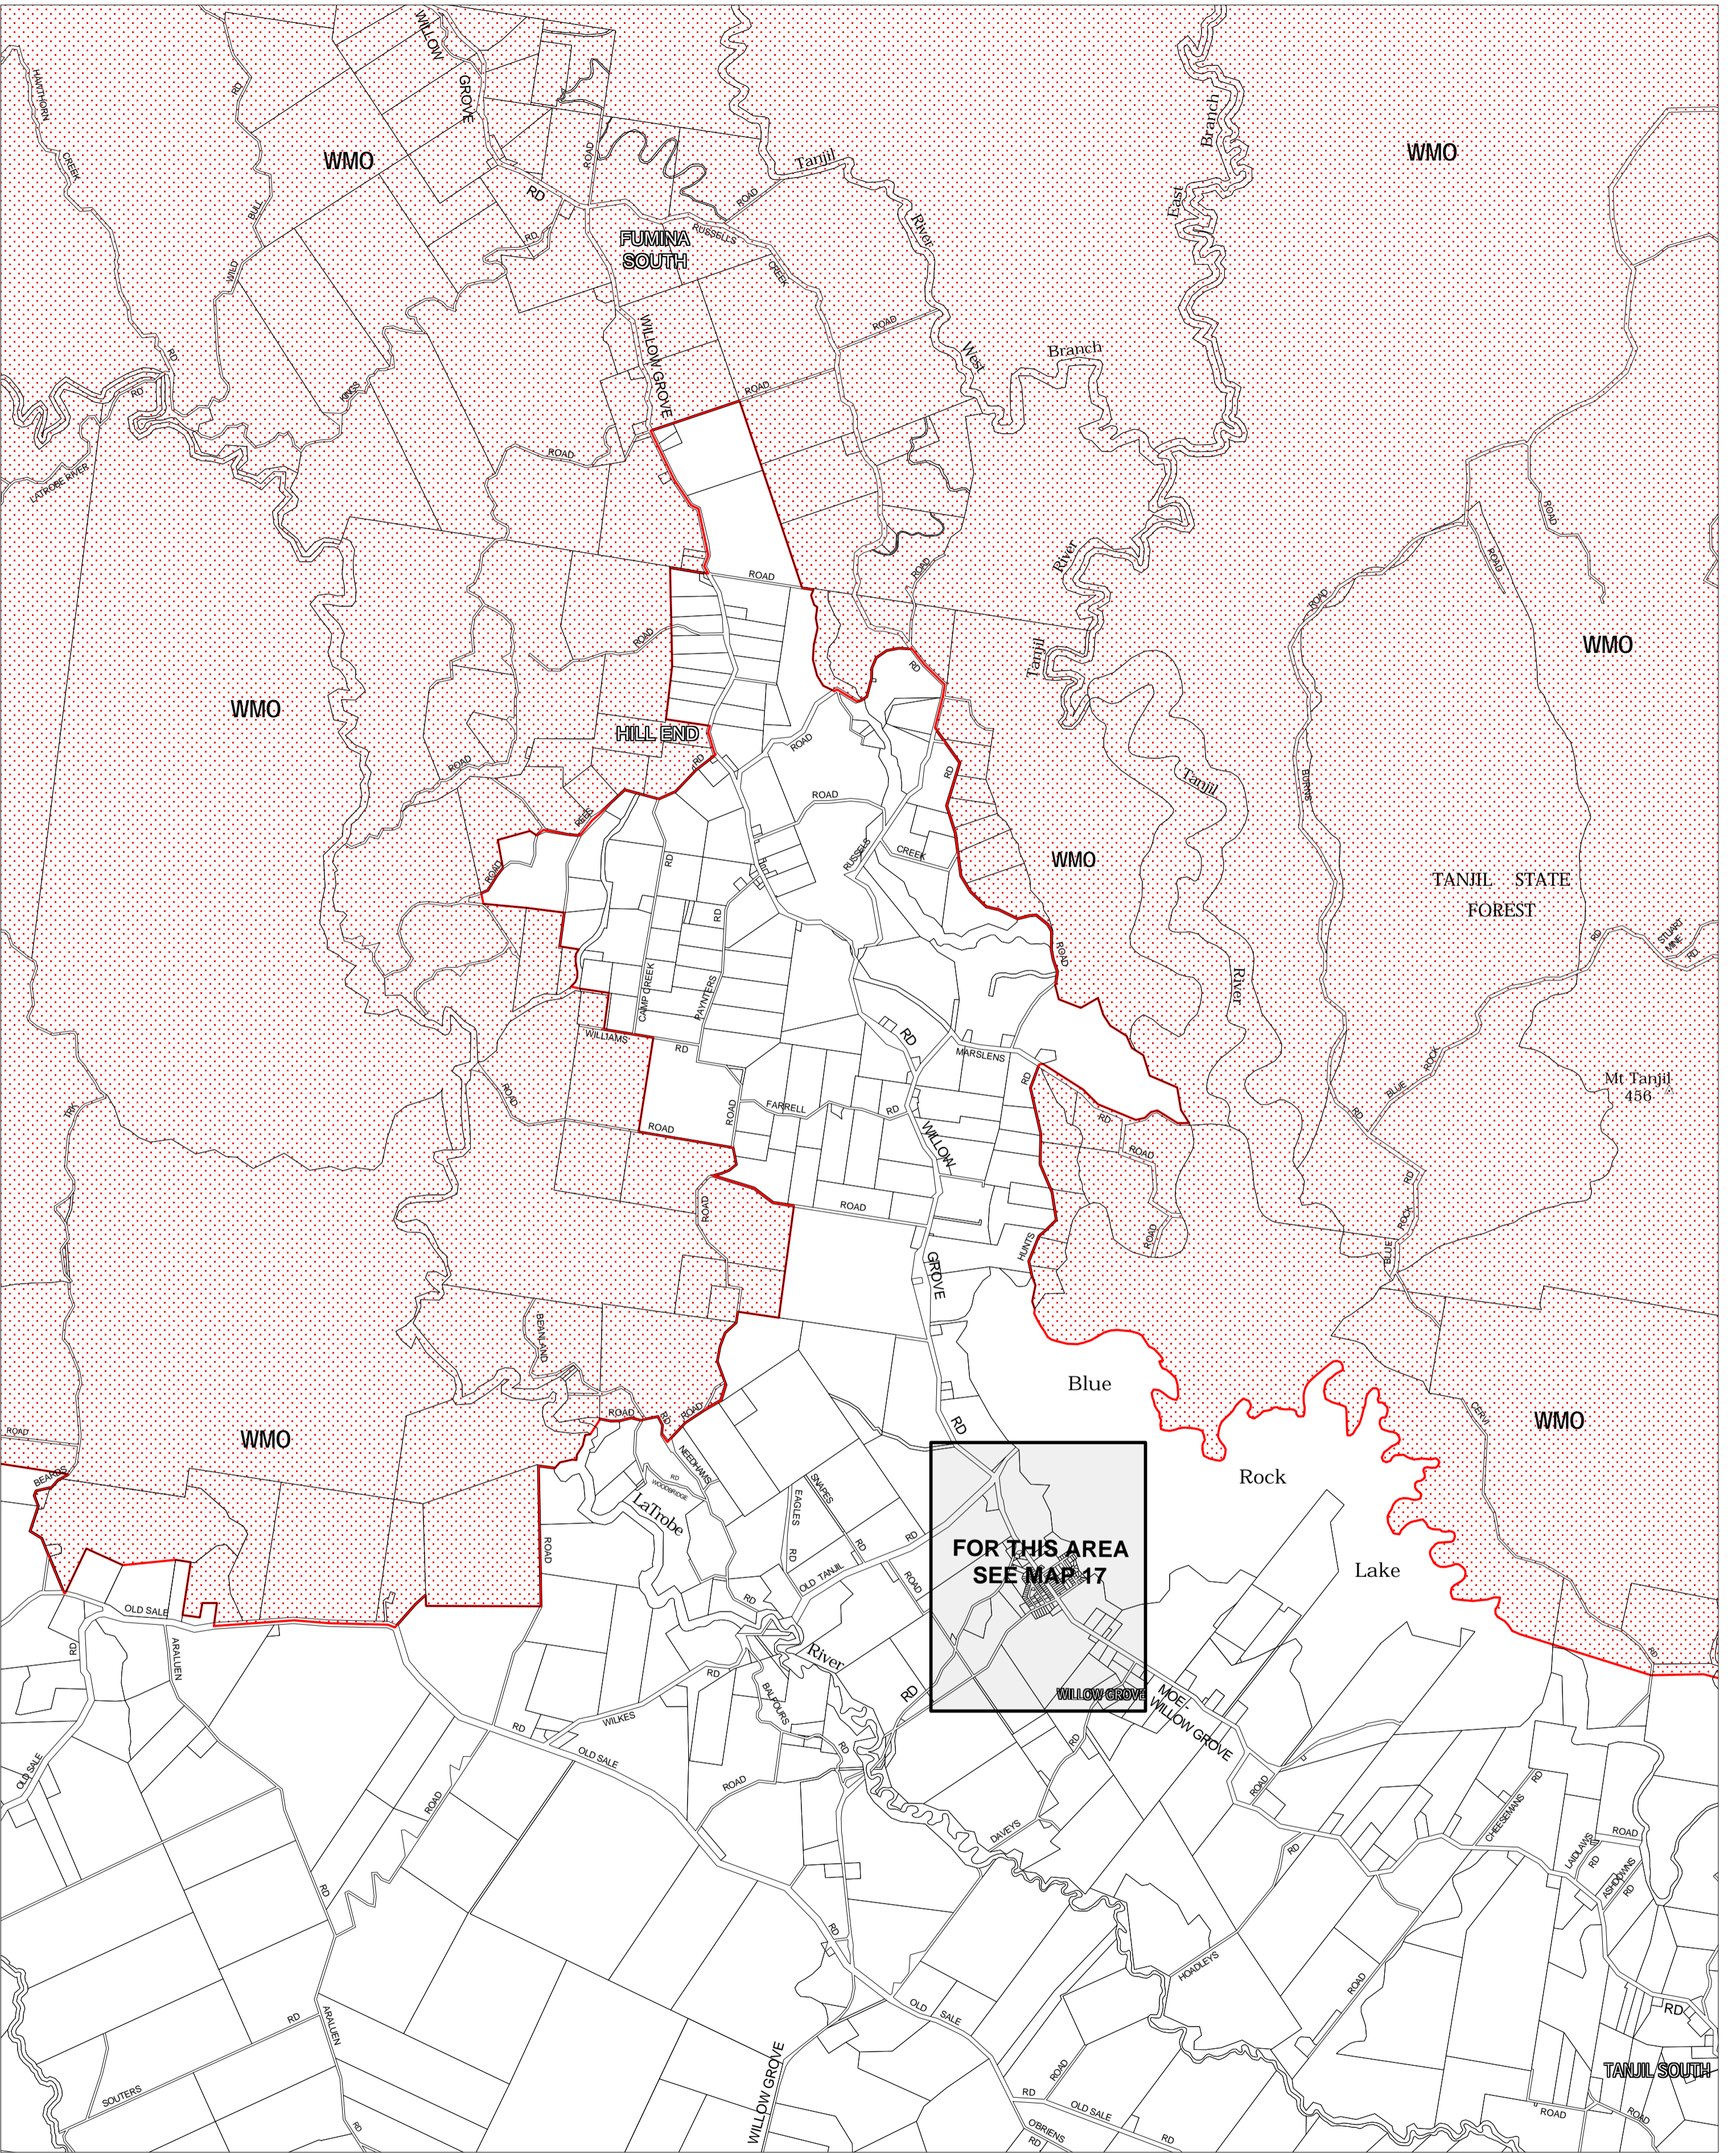

BAW BAW PLANNING SCHEME - LOCAL PROVISION

Overlays
WMO Wildfire Management Overlay

INDEX TO ADJOINING METRIC SERIES MAP

Printed: 24/1/2007

AMENDMENT C33