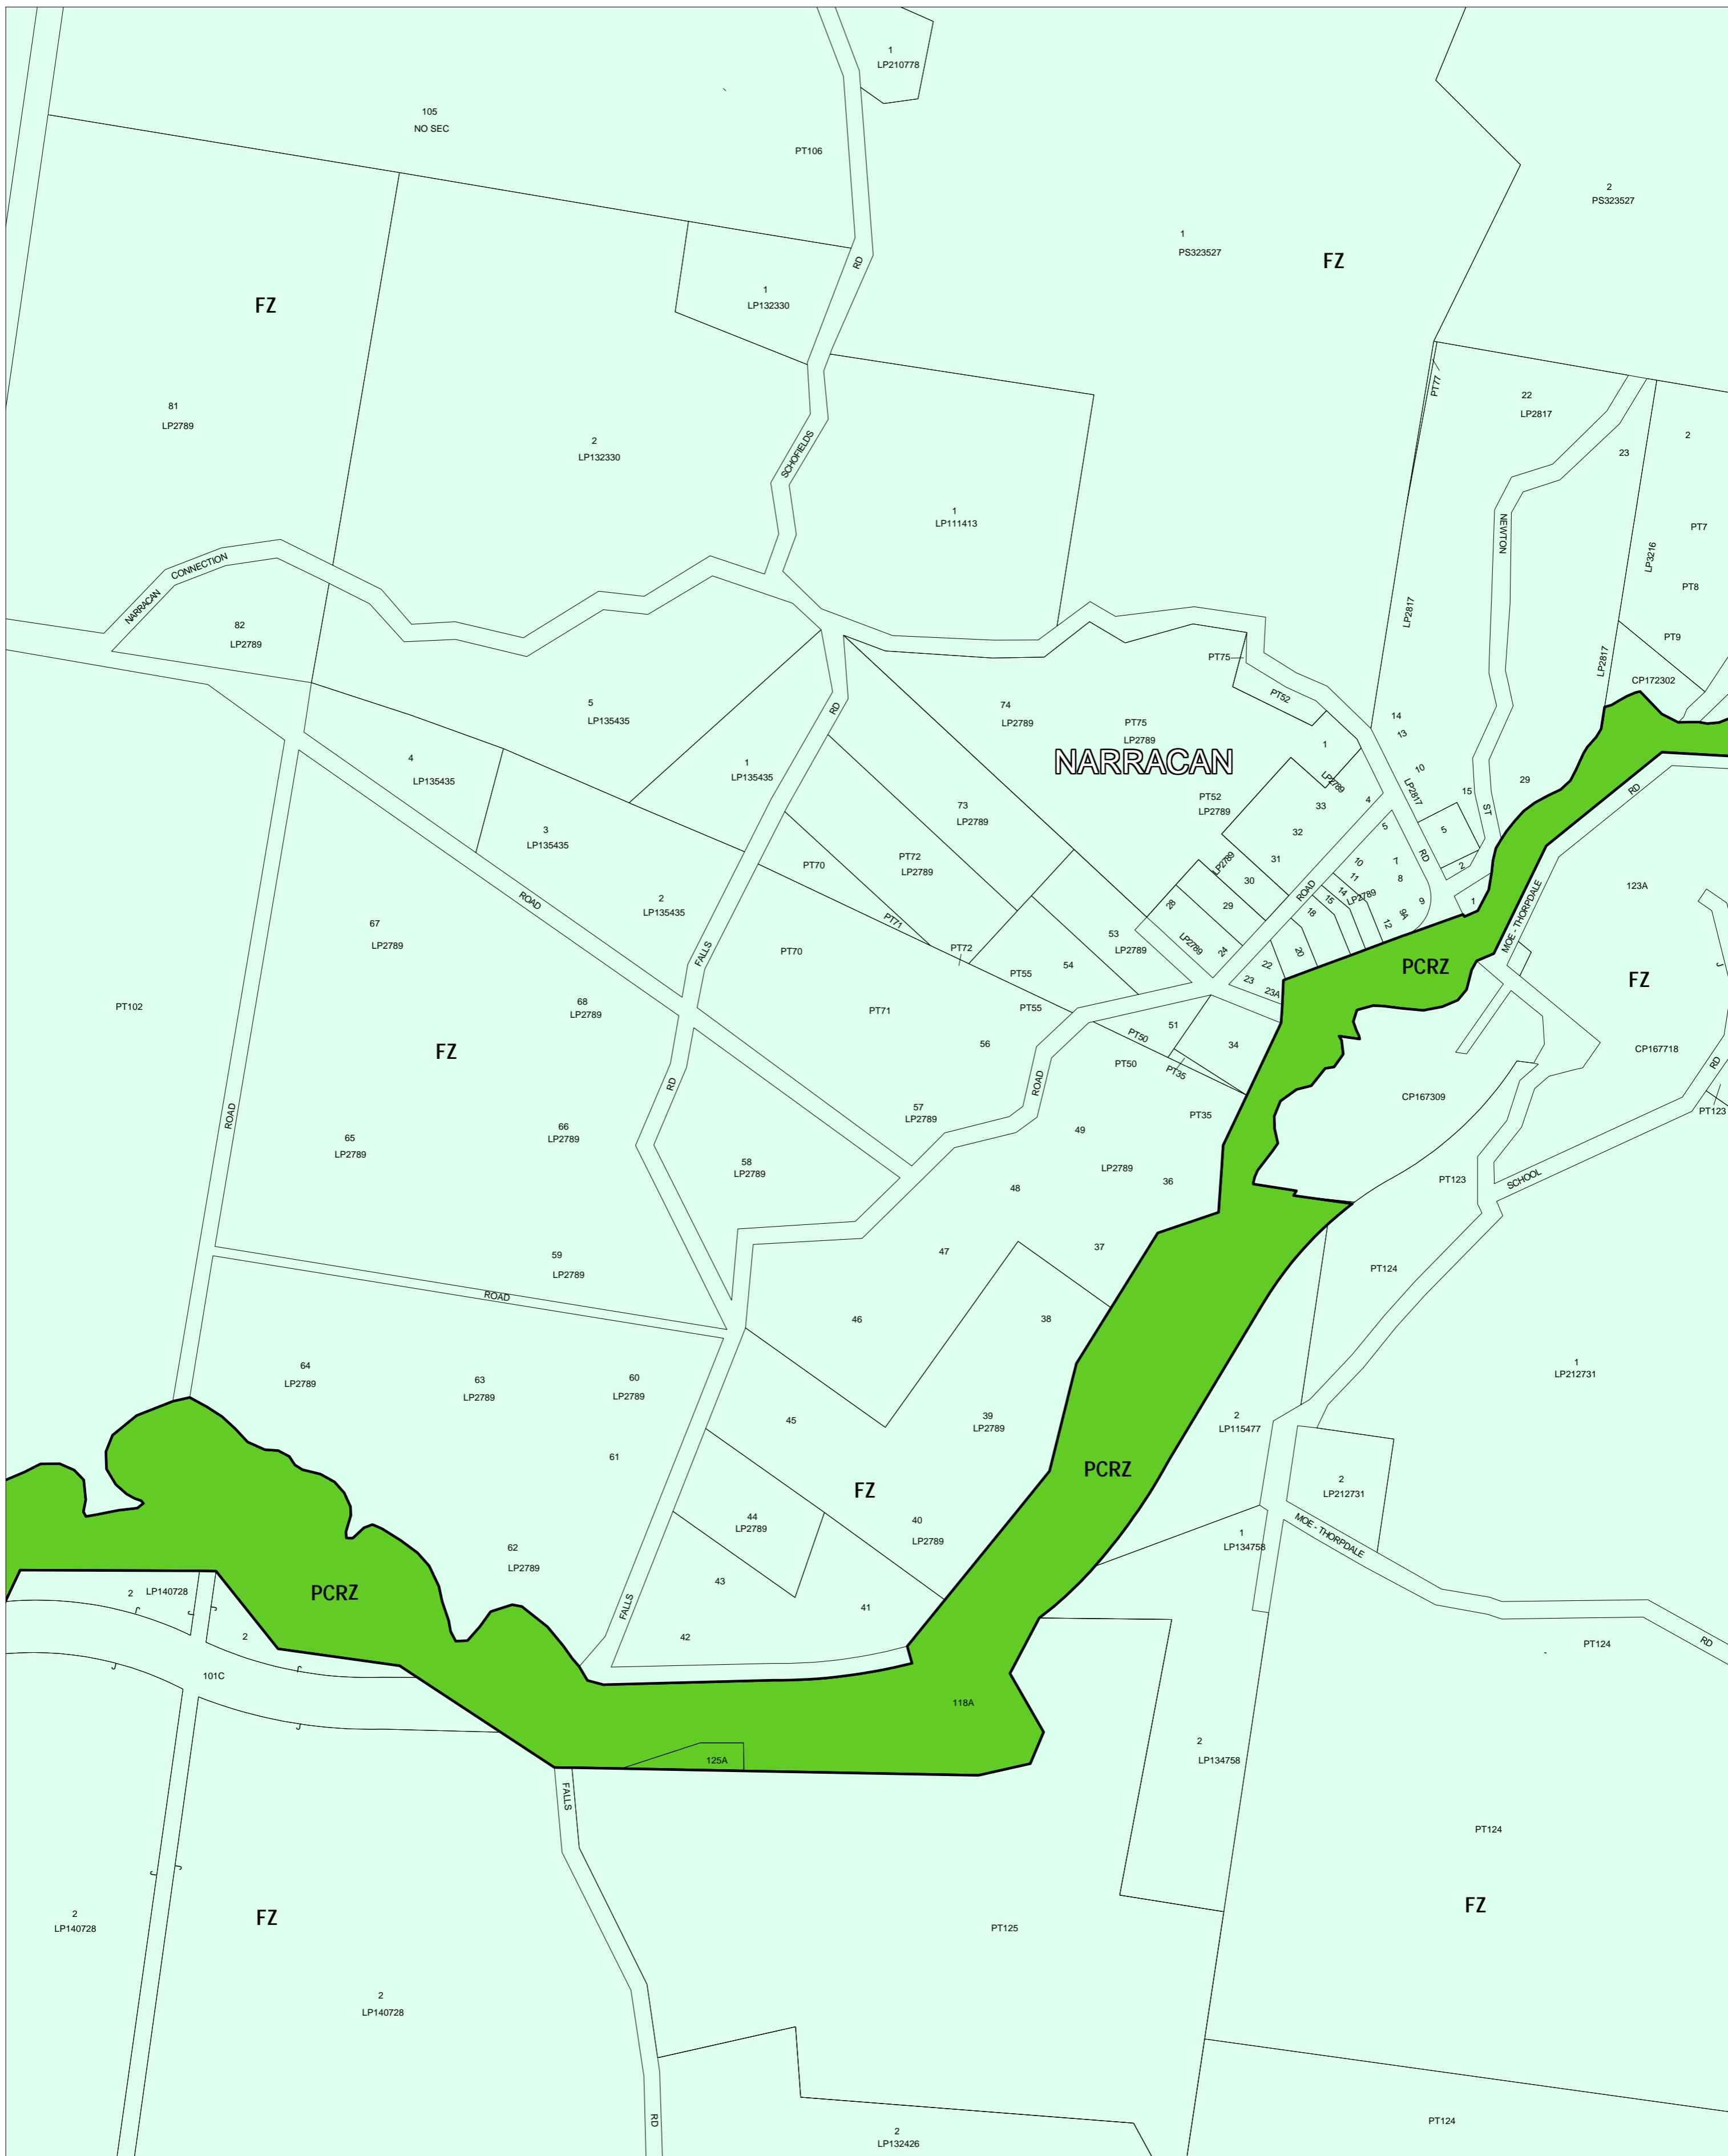

BAW BAW PLANNING SCHEME - LOCAL PROVISION

Public Land
PCRZ Public Conservation And Resource Zone

Rural
FZ Farming Zone

Amendment C35
Printed: 8/3/2006

INDEX TO ADJOINING METRIC SERIES MAP