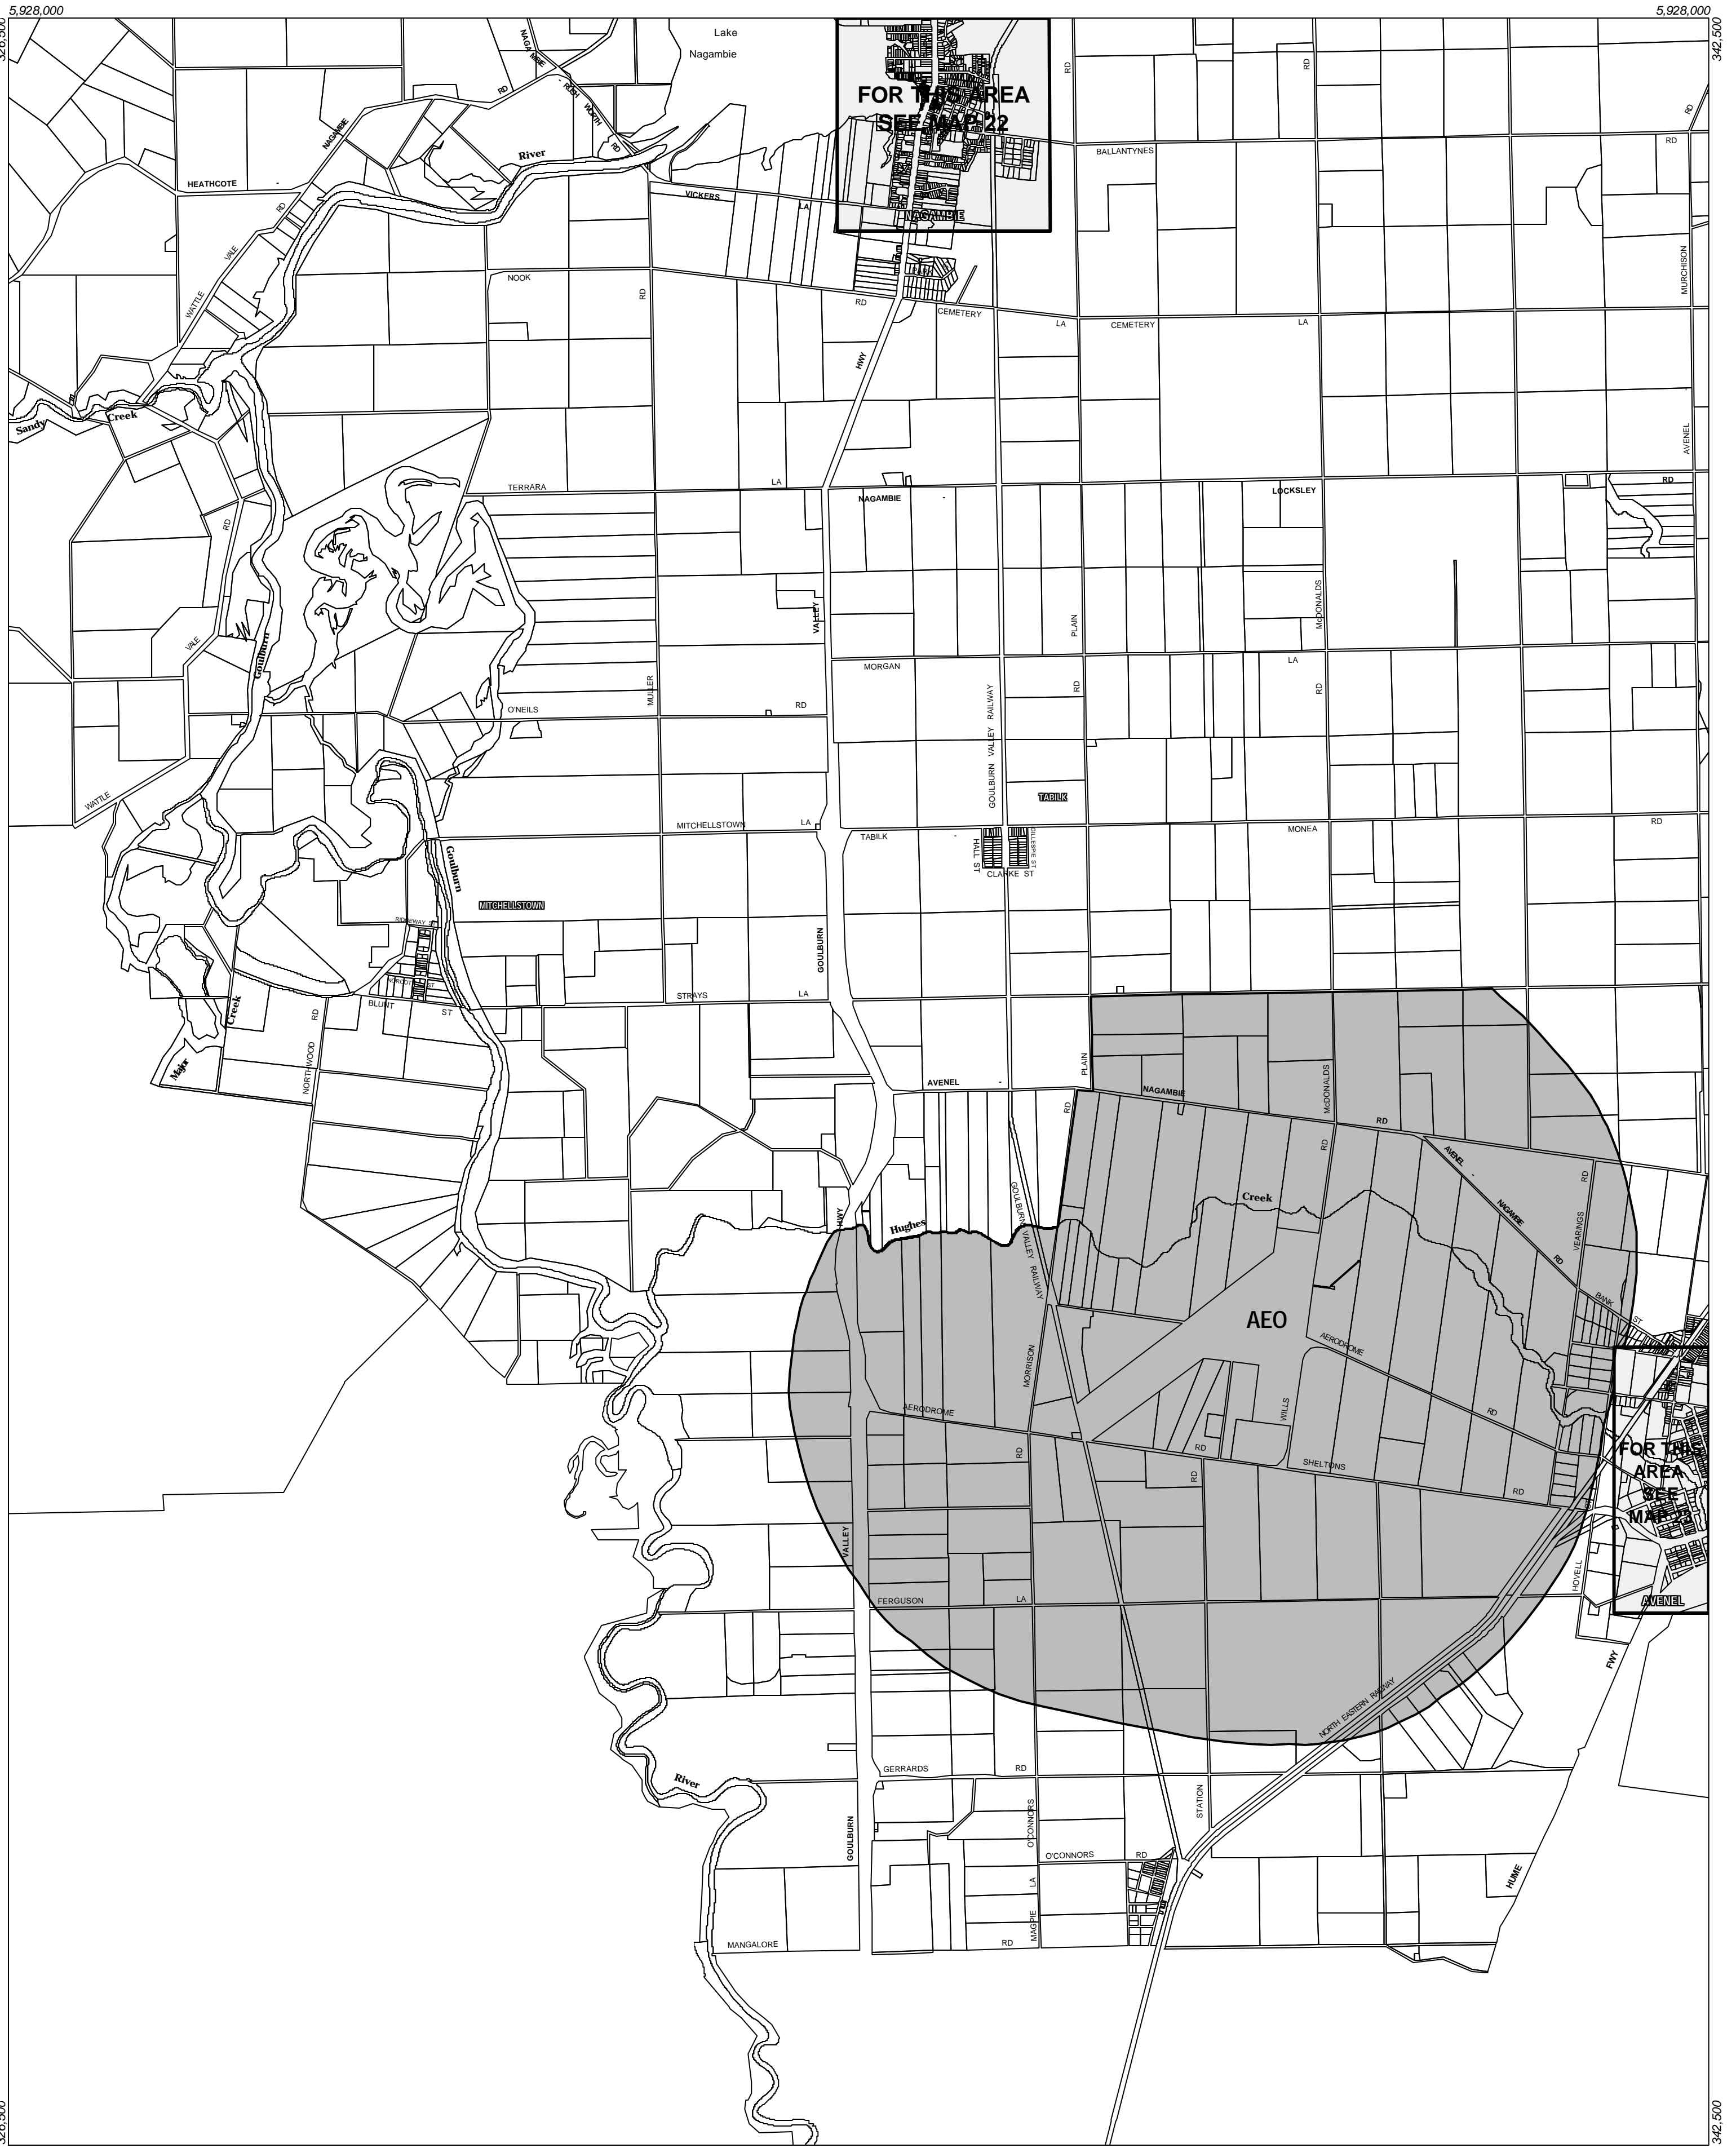

STRATHBOGIE PLANNING SCHEME - LOCAL PROVISION

This publication is copyright. No part may be reproduced by any process except in accordance with the provisions of the Copyright Act 1968, State of Victoria.

Overlays
AEO2 Airport Environs Overlay (Aeo2)

AUSTRALIAN MAP GRID ZONE 55

Printed: 19/6/2003