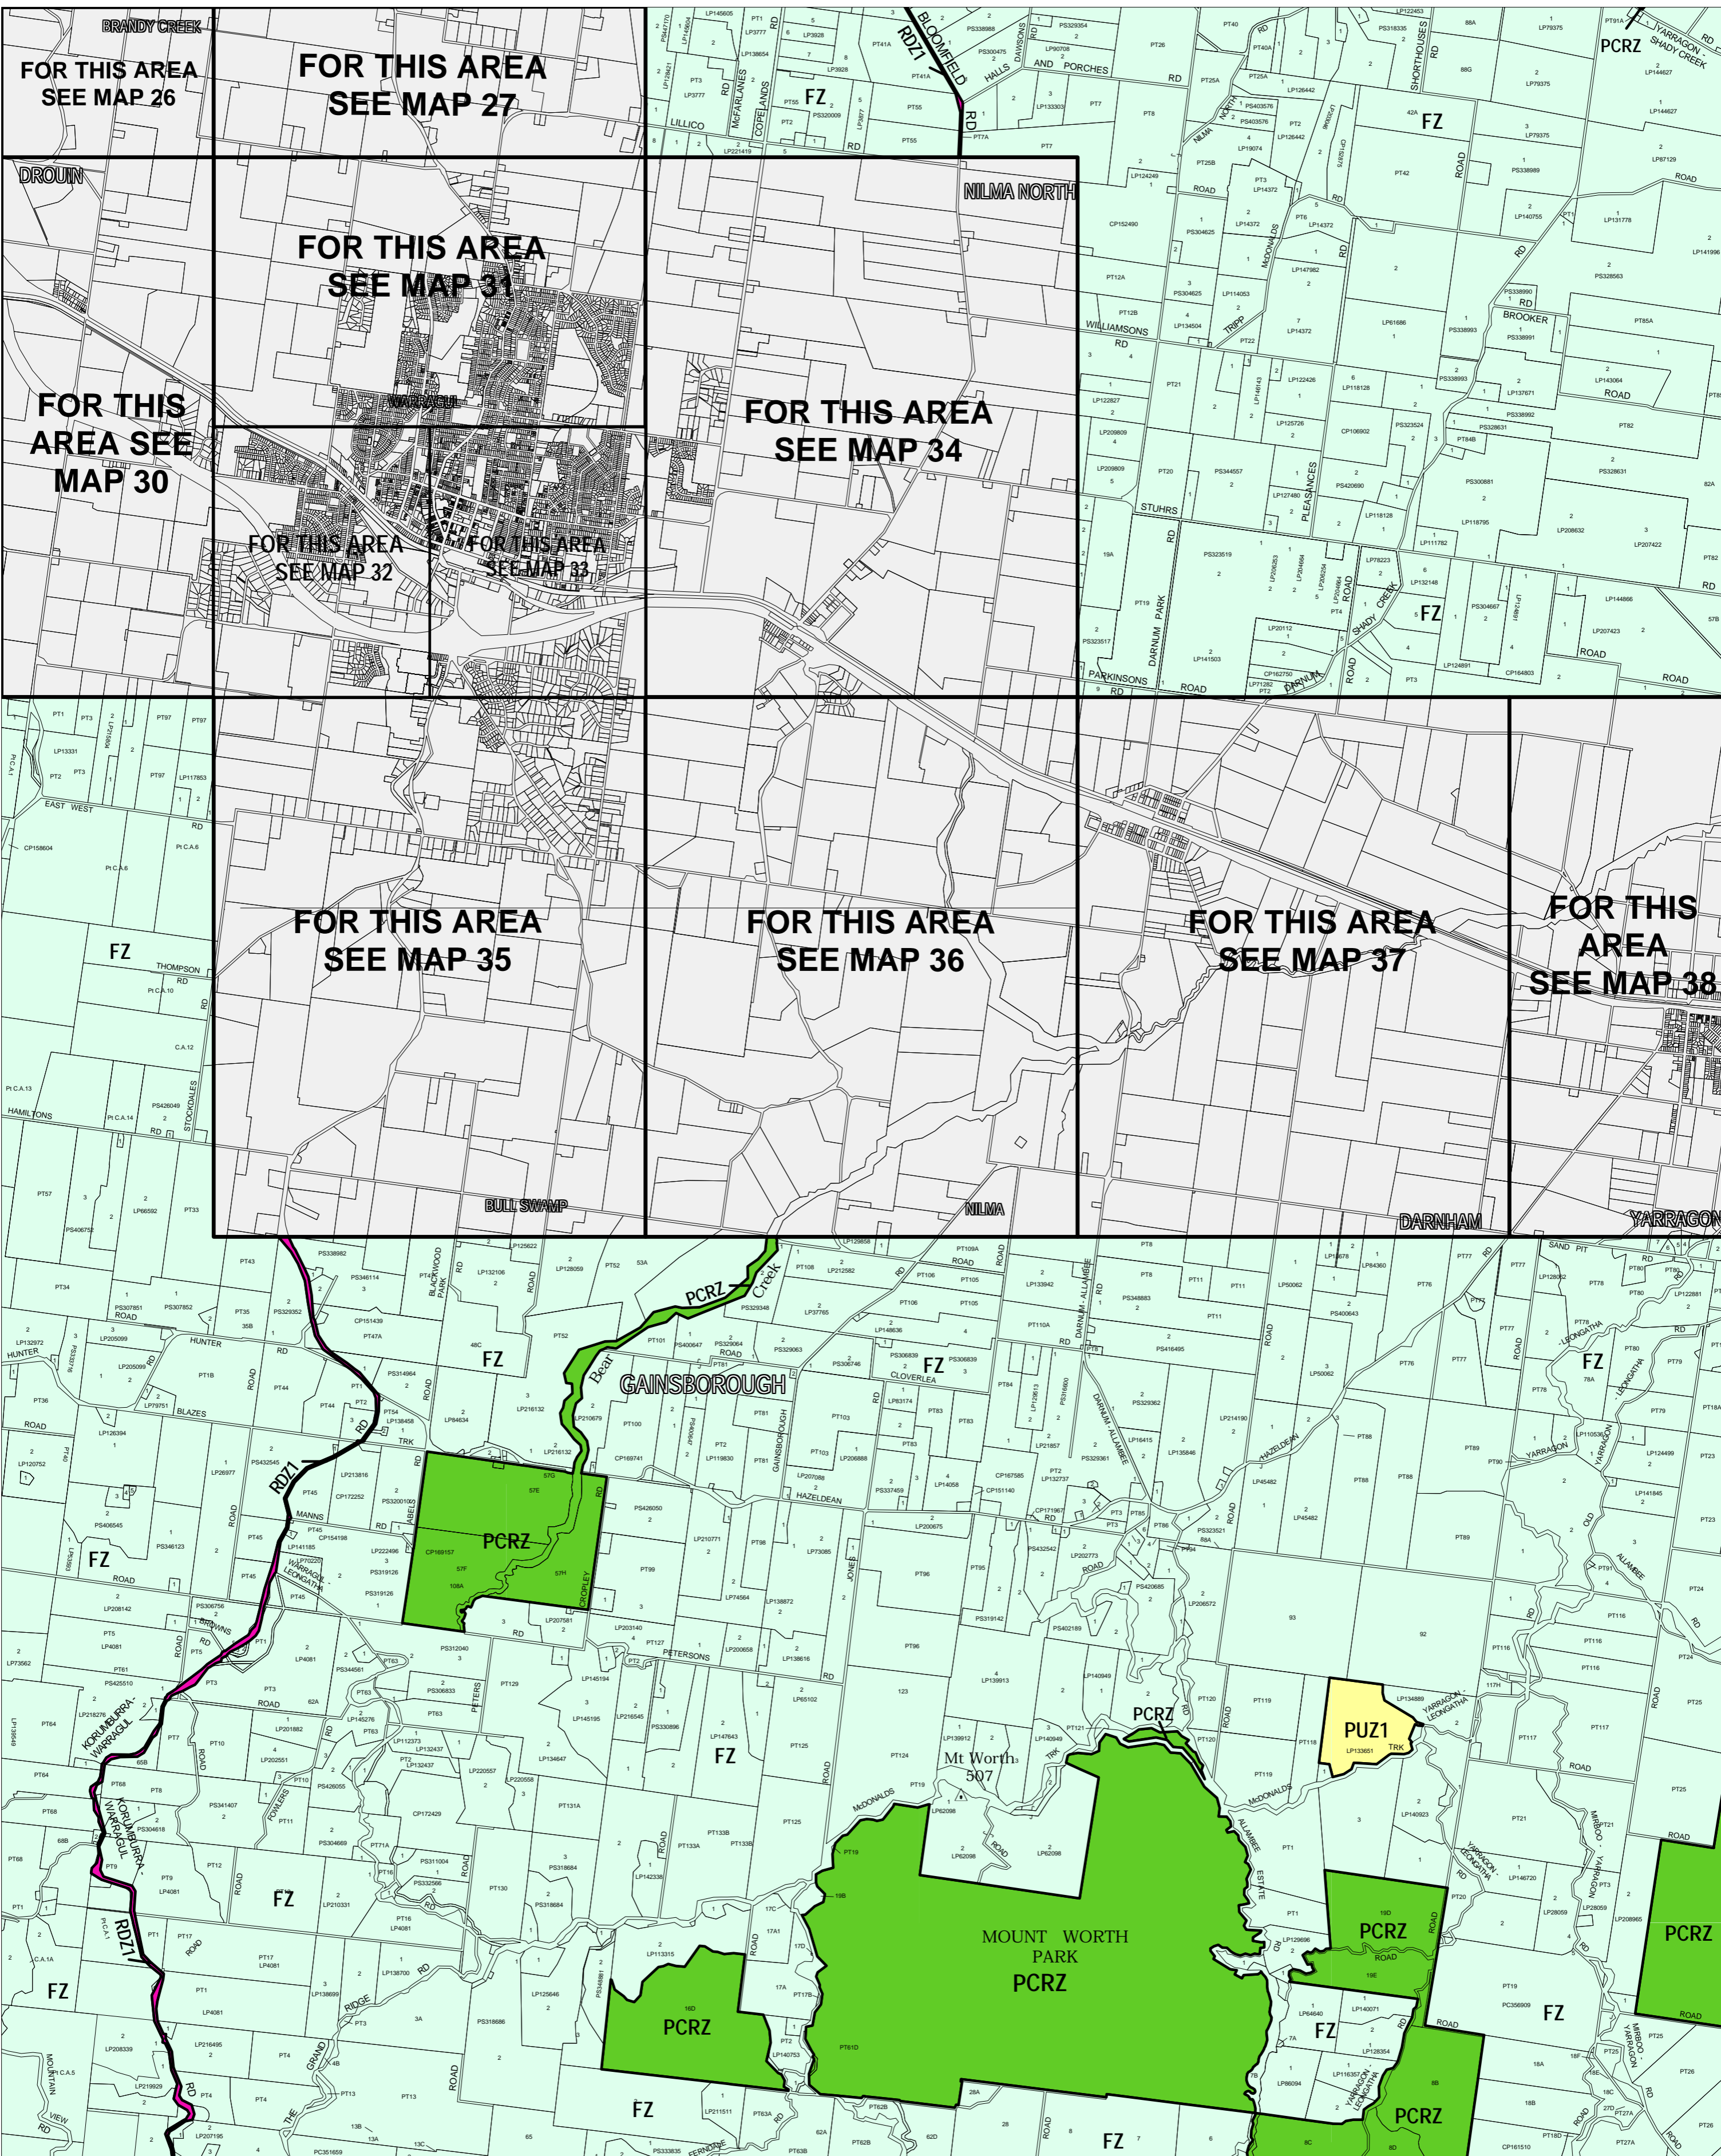

BAW BAW PLANNING SCHEME - LOCAL PROVISION

Public Land	
	Public Conservation And Resource Zone
	Public Use Zone Service And Utility
	Road Zone Category 1
Rural	
	Farming Zone

Amendment C35
Printed: 9/3/2006