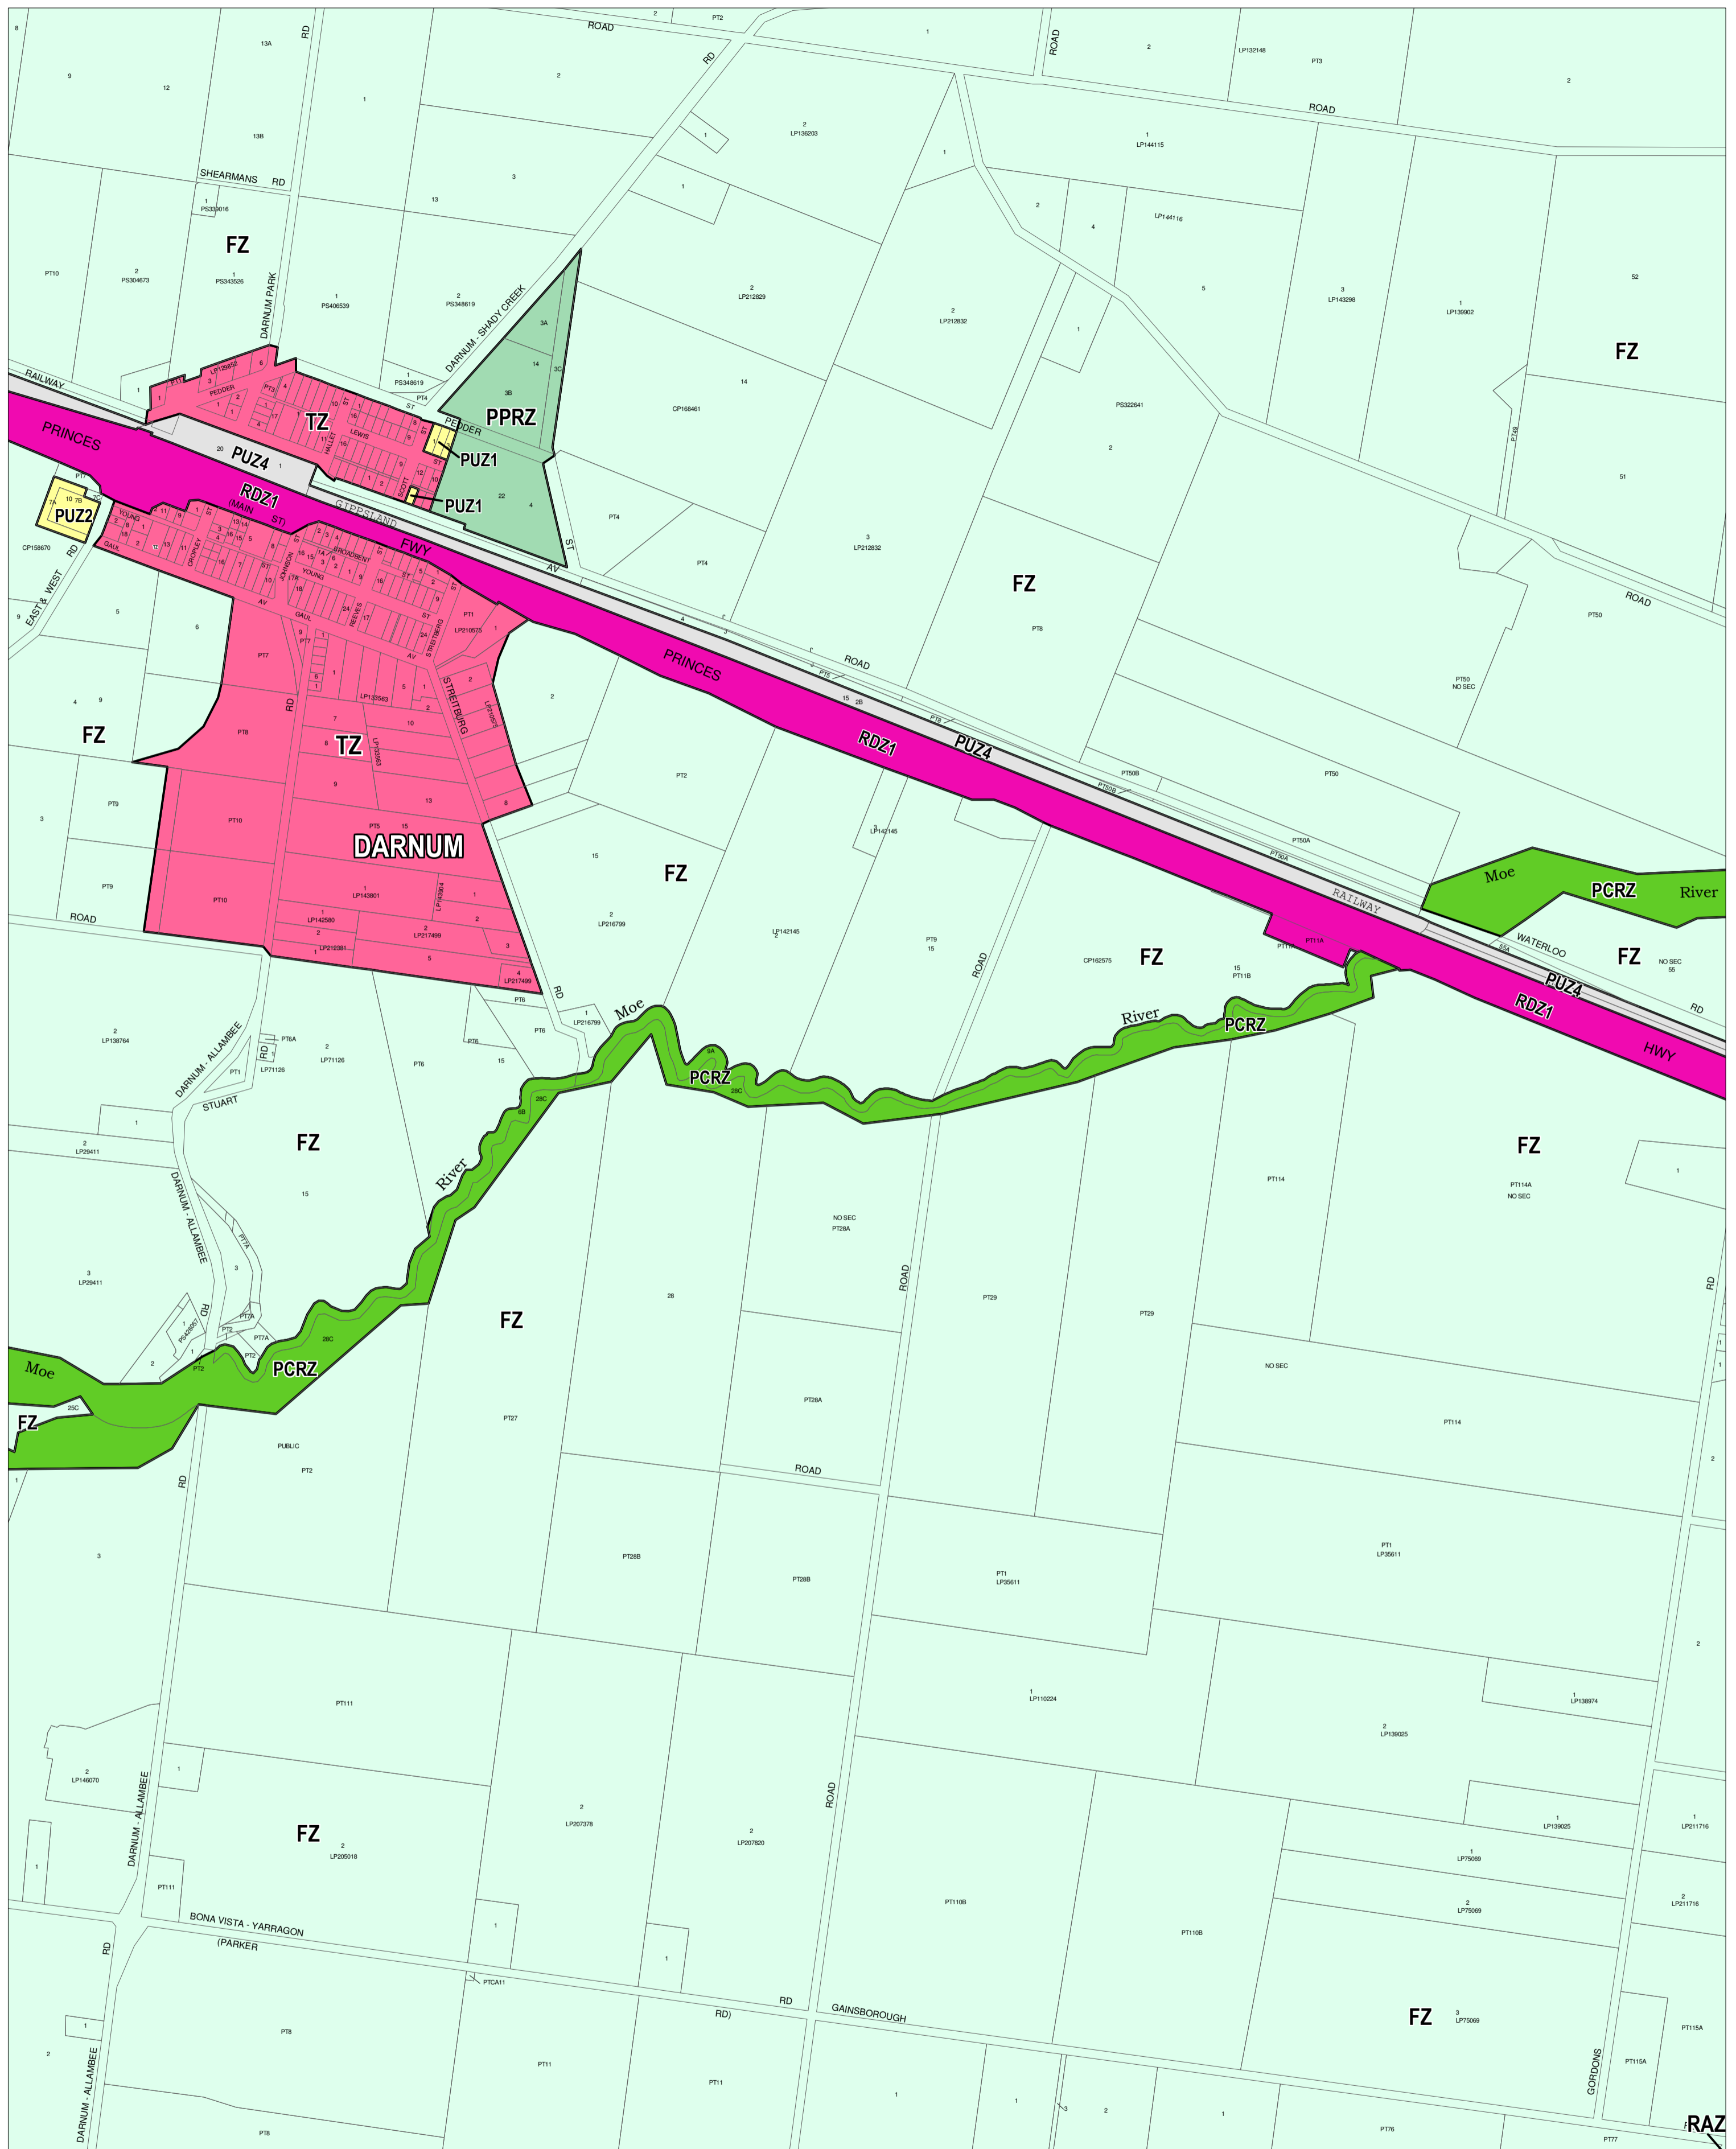

BAW BAW PLANNING SCHEME - LOCAL PROVISION

Public Land	Rural Activity Zone
Public Conservation and Resource Zone	RAZ
Public Park and Recreation Zone	
Public Use Zone - Education	
Public Use Zone - Service and Utility	
Public Use Zone - Transport	
Road Zone - Category 1	
Residential	
Township Zone	
Rural	
Farming Zone	

AUSTRALIAN MAP GRID ZONE 55

Printed: 21/5/2012

AMENDMENT C92