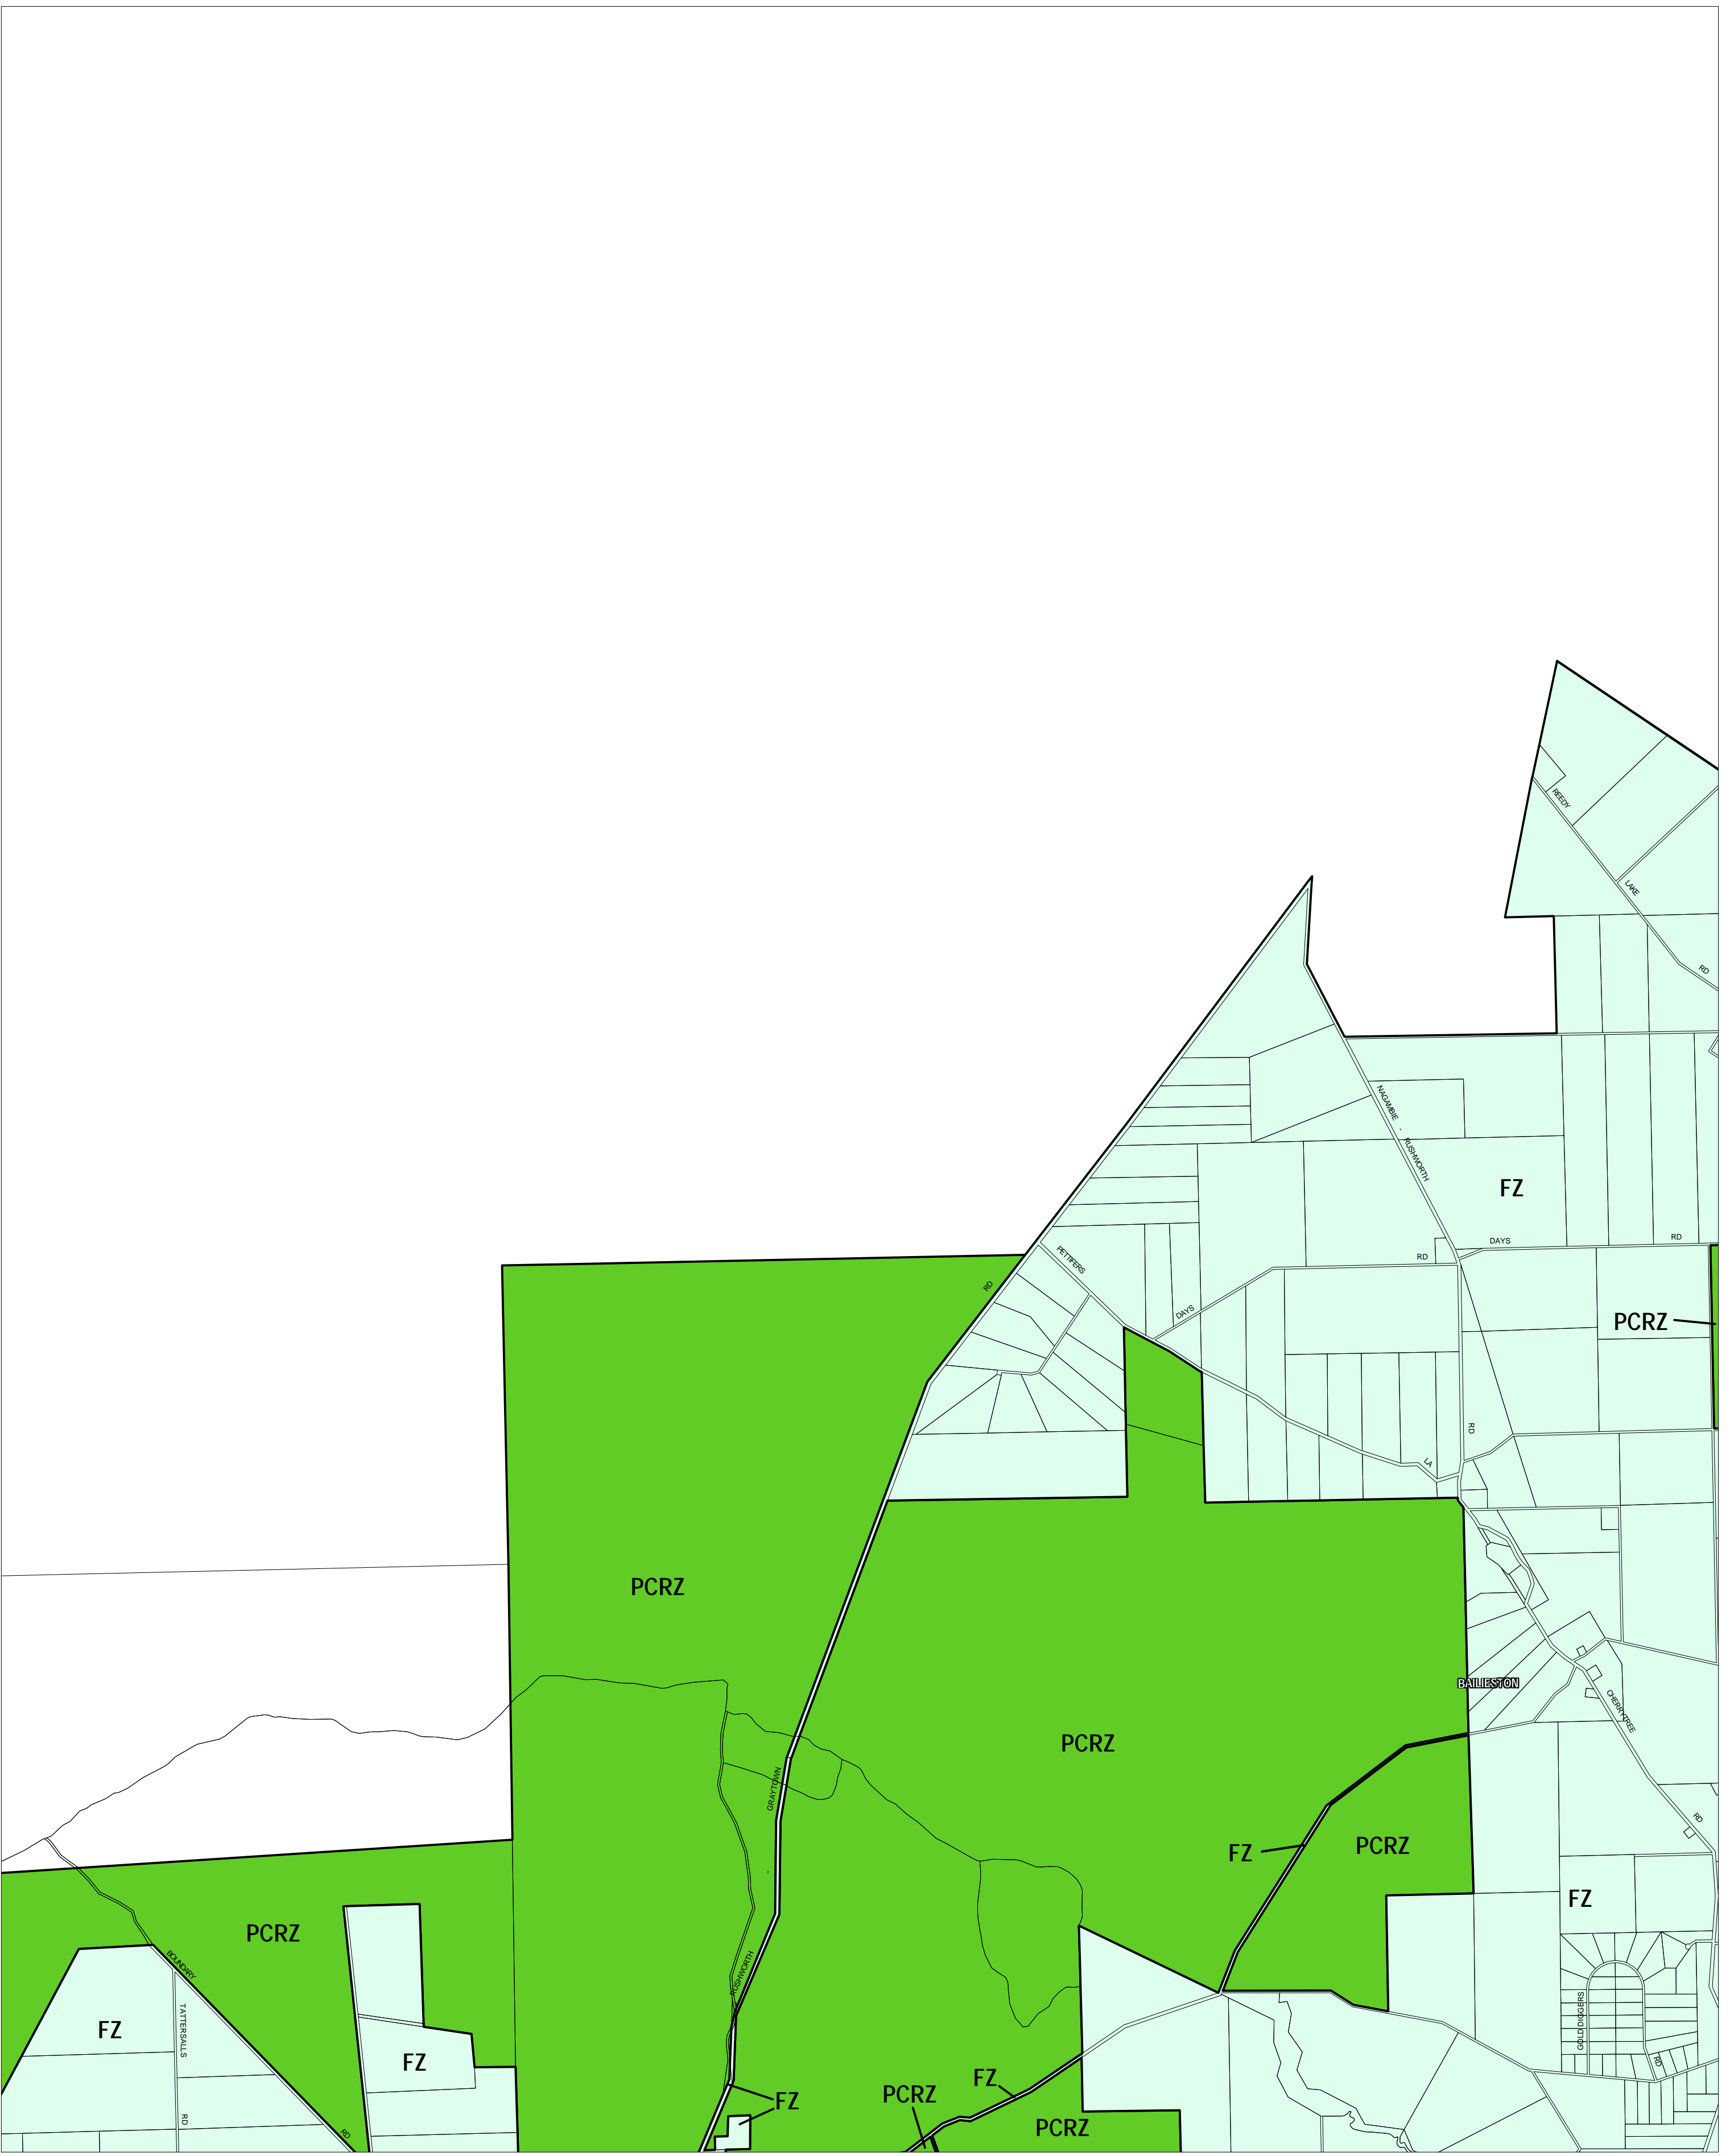

STRATHBOGIE PLANNING SCHEME - LOCAL PROVISION

Public Land	Public Conservation And Resource Zone
Rural	Farming Zone

AUSTRALIAN MAP GRID ZONE 55

THIS MAP INCORPORATES APPROVED ZONES AS AT: 04/05/2006 AMENDMENT C35

Printed: 10/5/2006