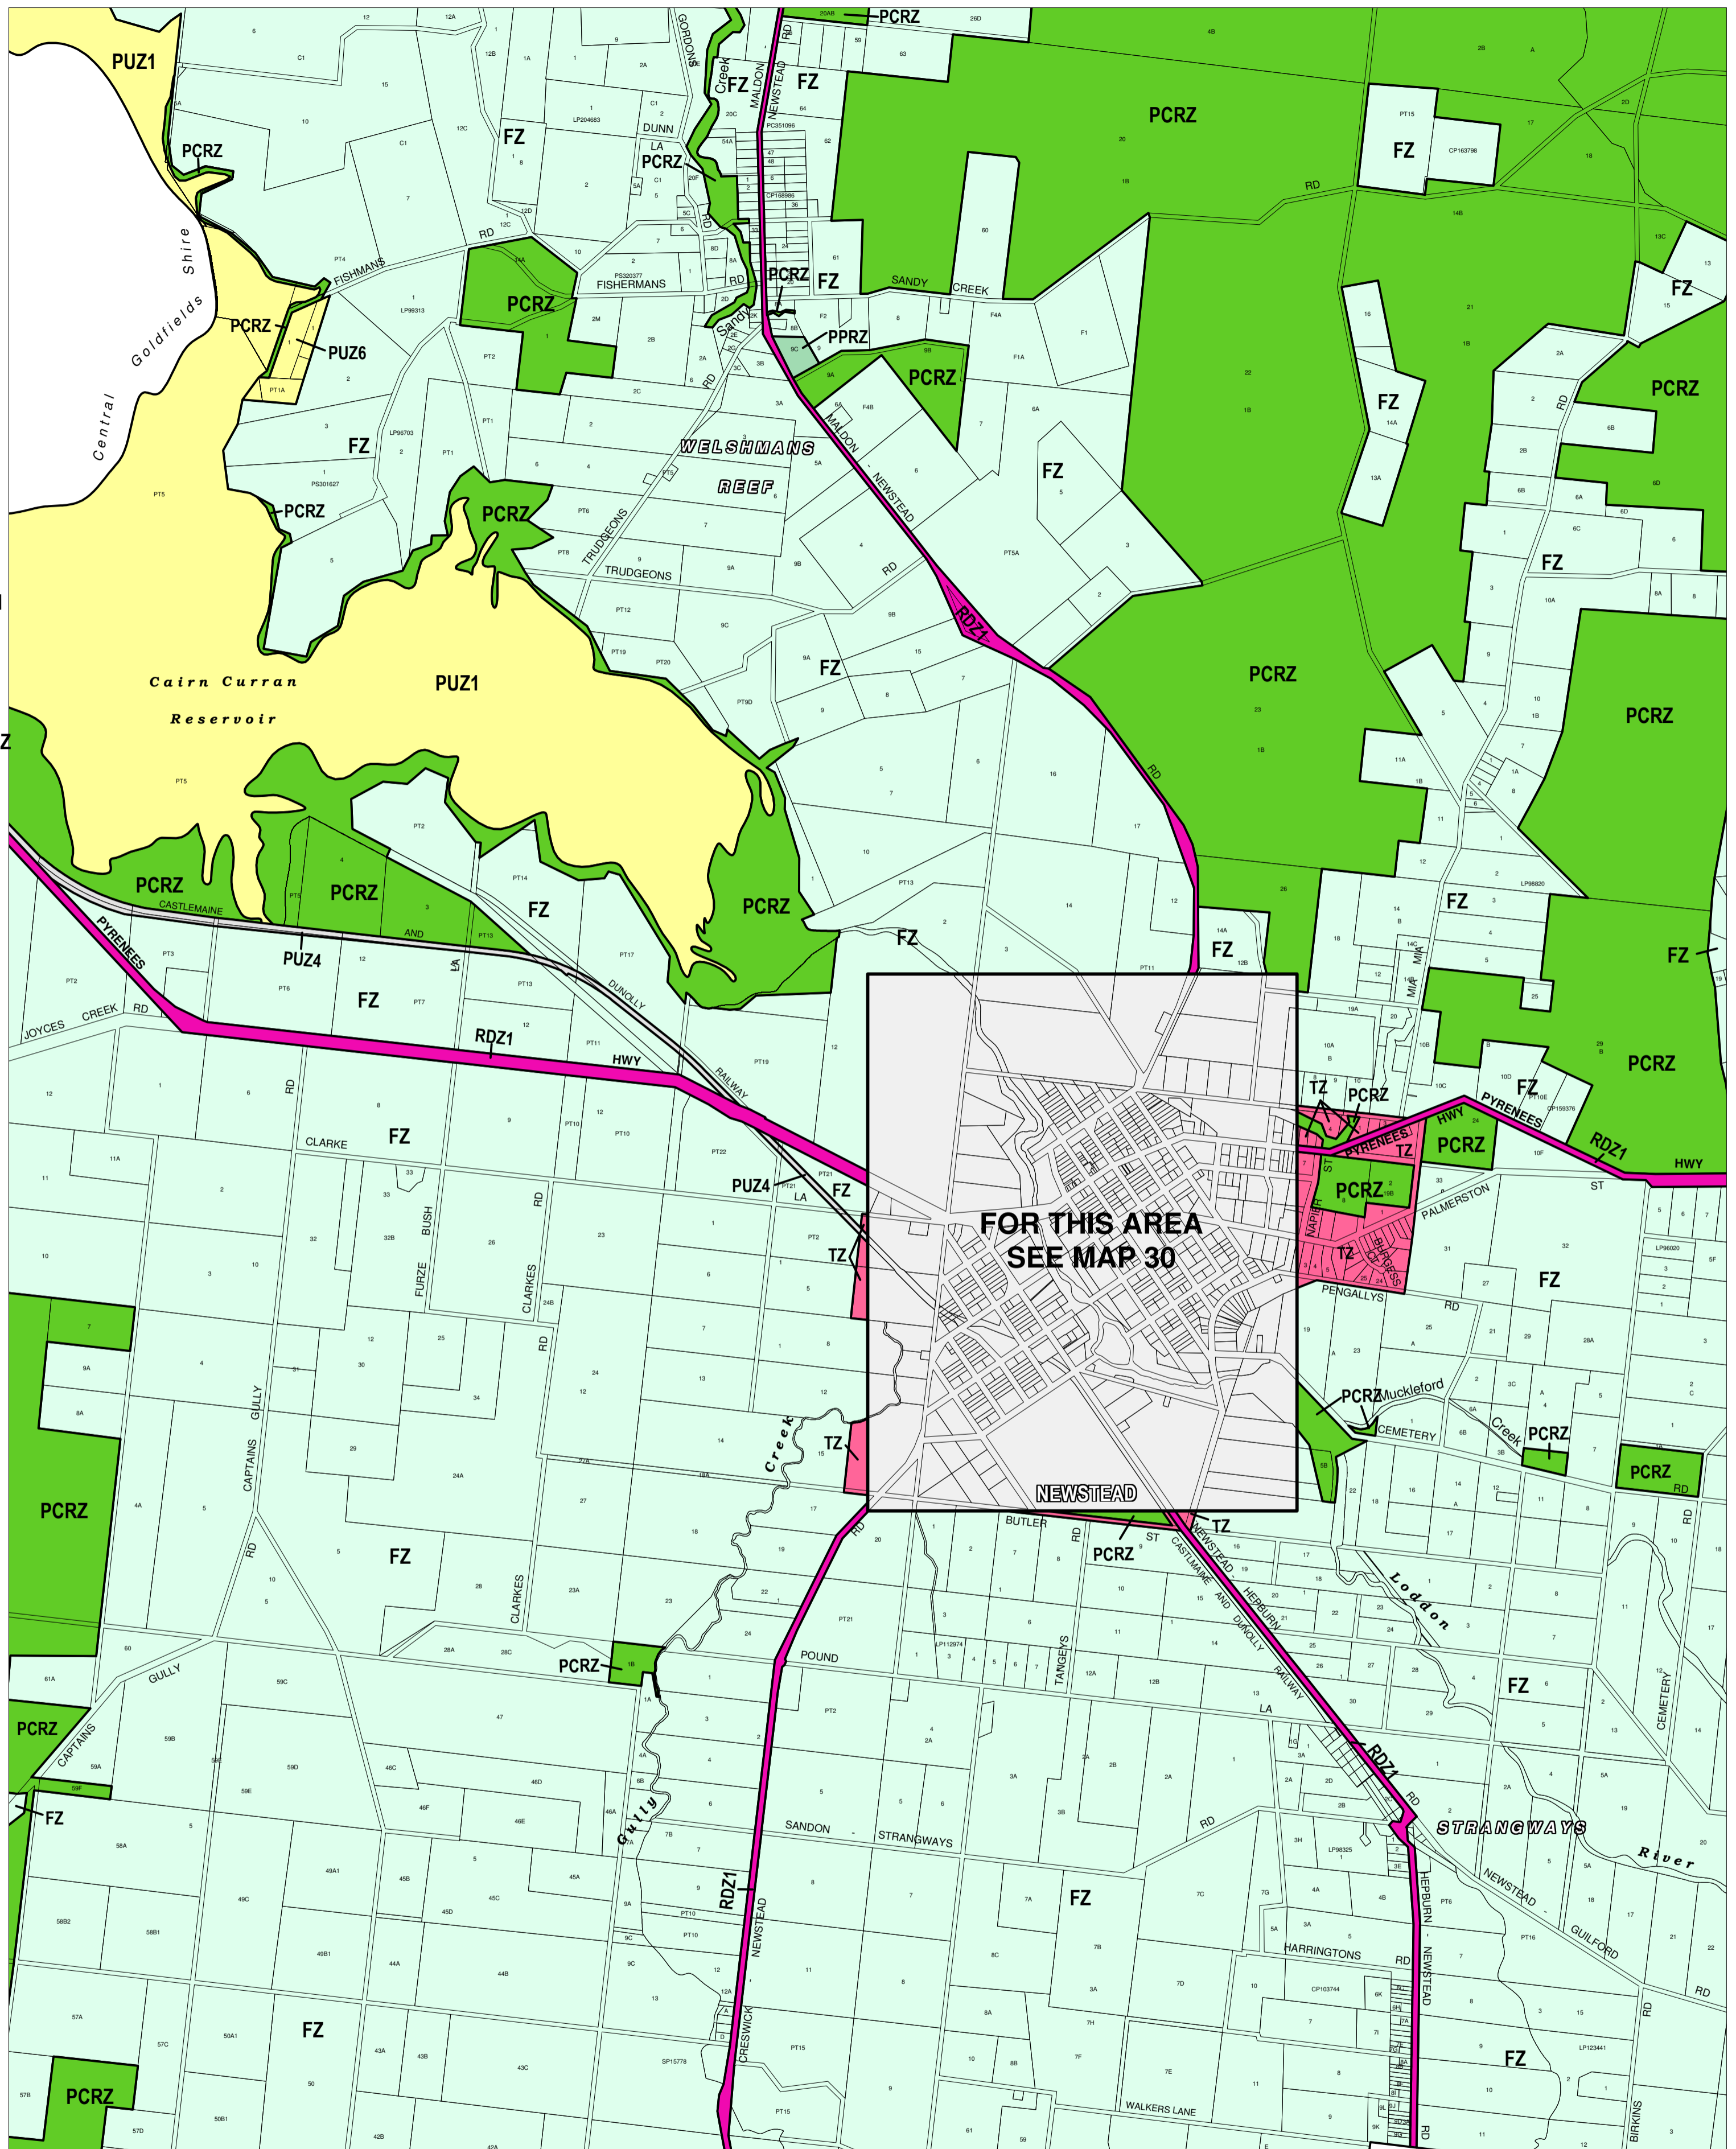

MOUNT ALEXANDER PLANNING SCHEME - LOCAL PROVISION

This publication is copyright. No part may be reproduced by any process except in accordance with the provisions of the Copyright Act. © State of Victoria.

Public Land	Rural
PCRZ Public Conservation and Resource Zone	FZ Farming Zone
PPRZ Public Park and Recreation Zone	
PUZ6 Public Use Zone - Local Government	
PUZ1 Public Use Zone - Service and Utility	
PUZ4 Public Use Zone - Transport	
RDZ1 Road Zone - Category 1	
Residential	
TZ Township Zone	