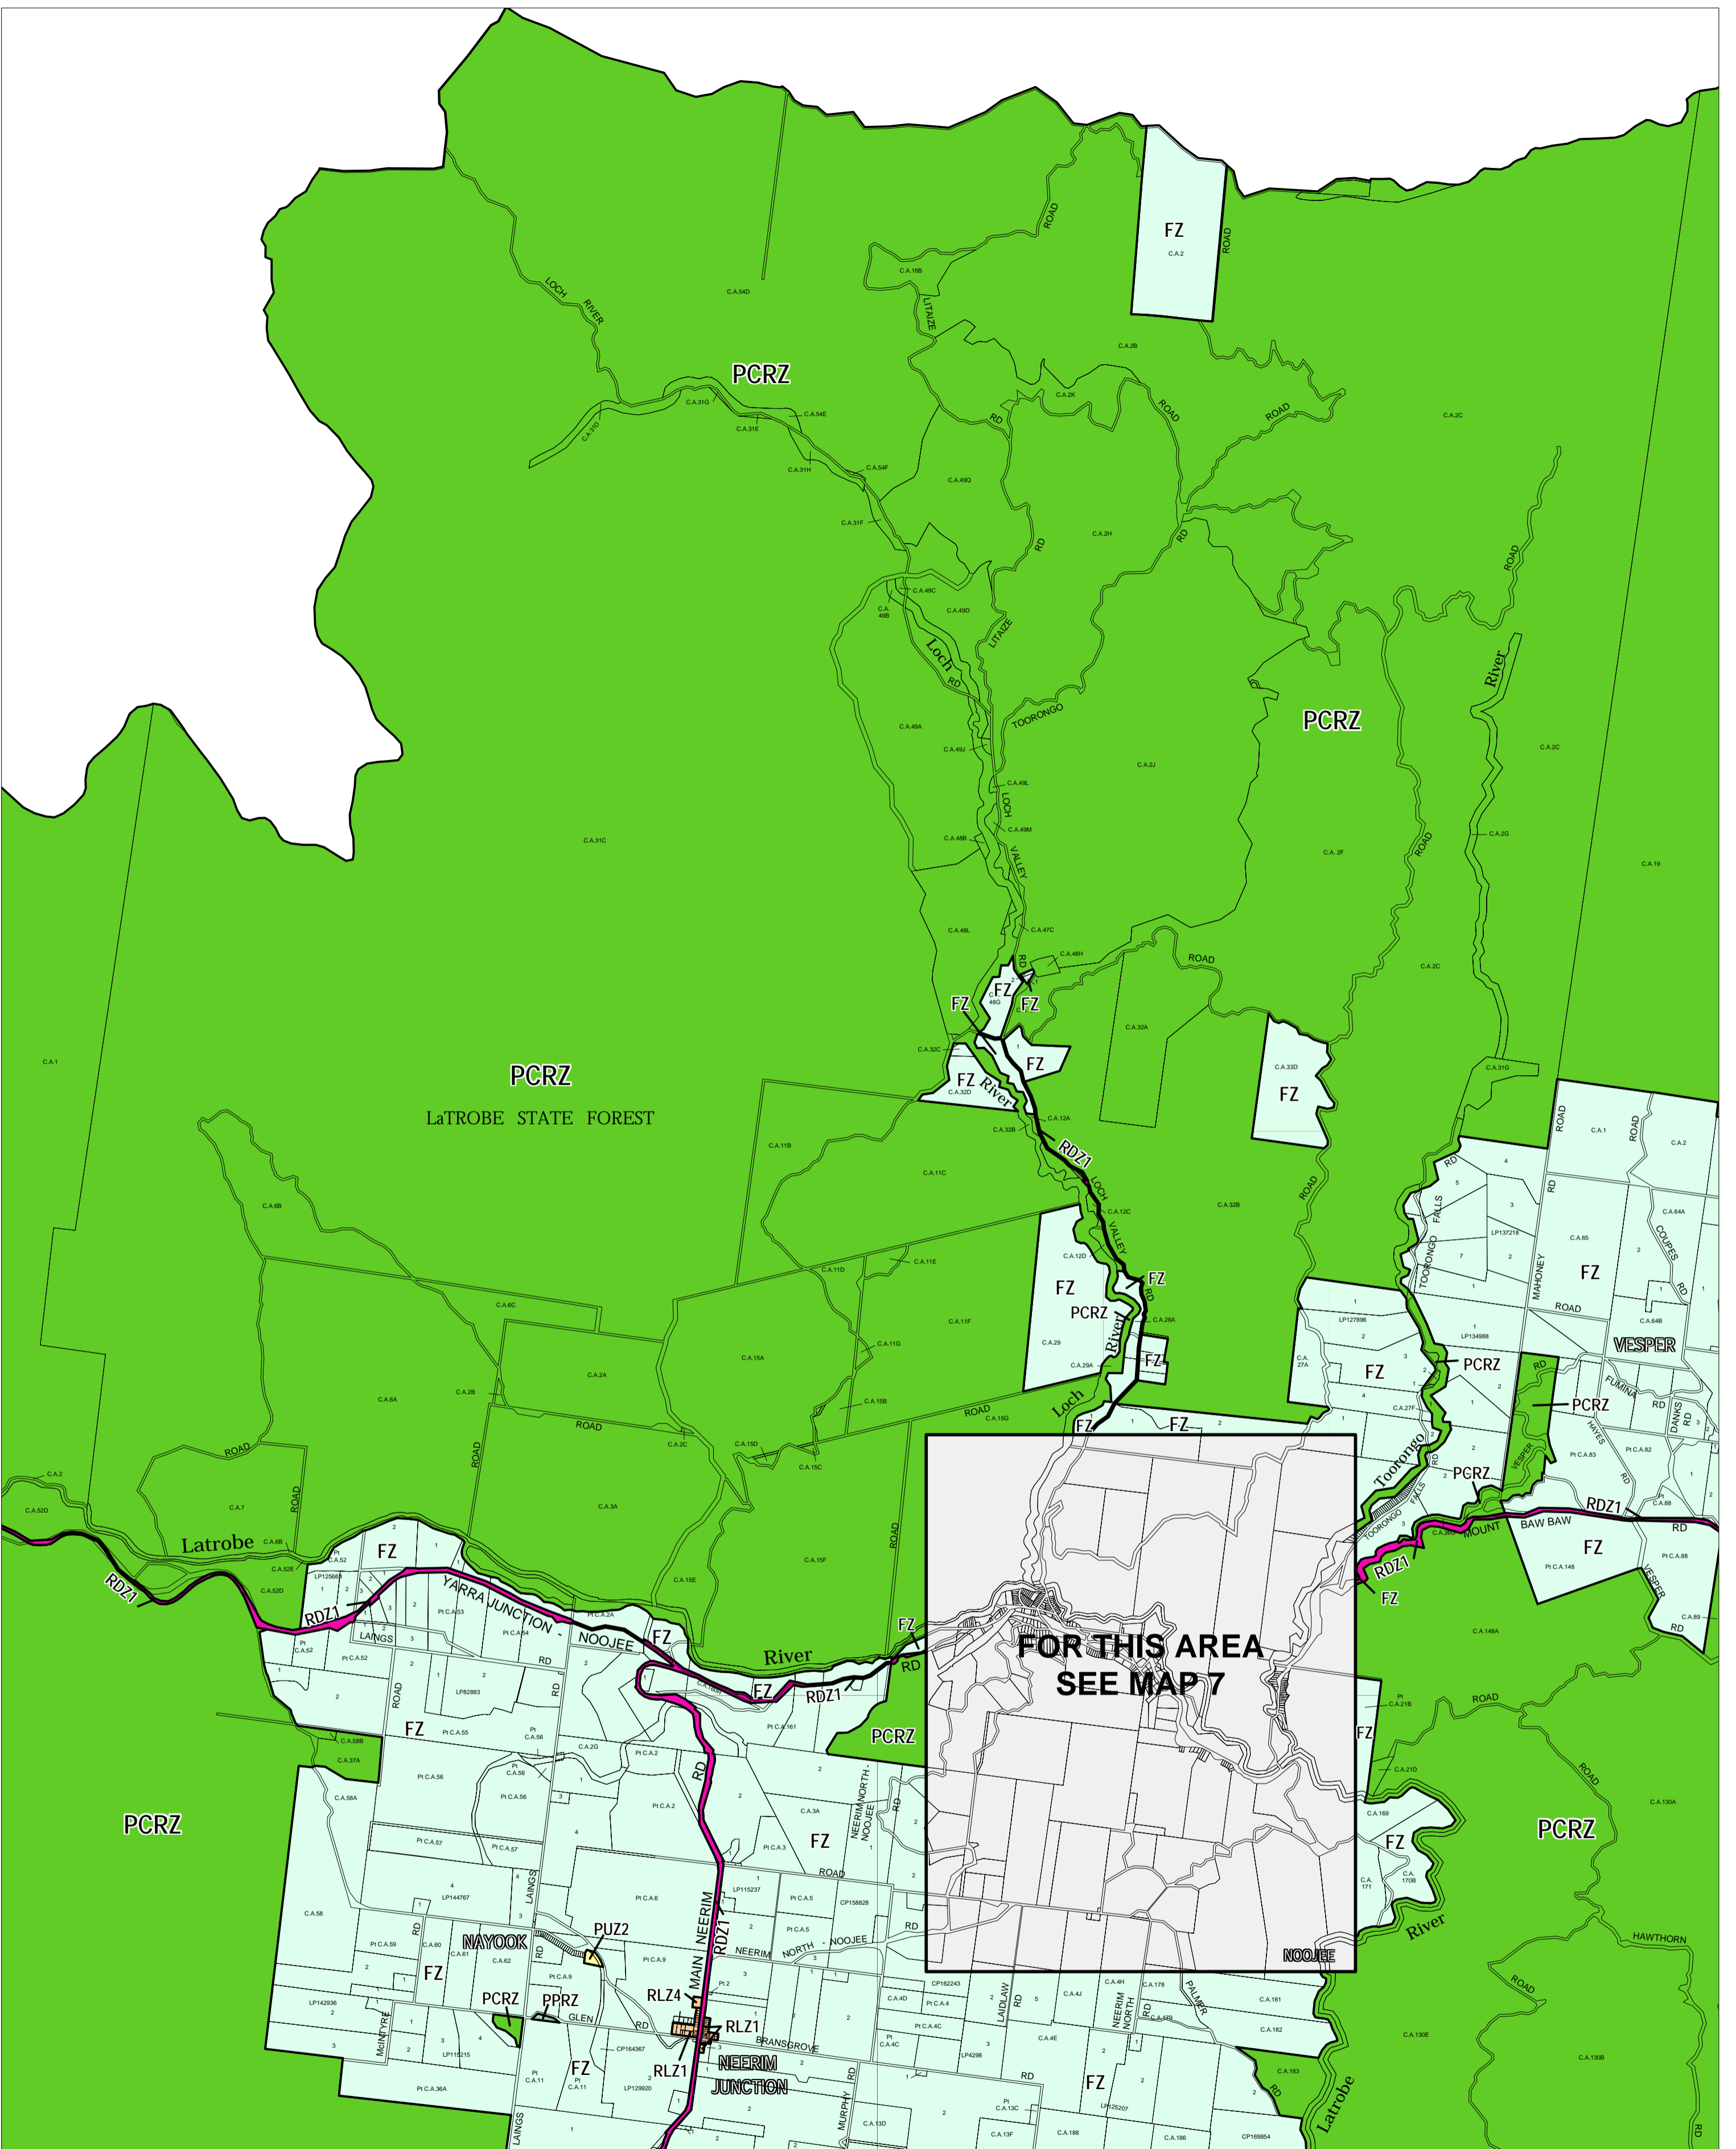

BAW BAW PLANNING SCHEME - LOCAL PROVISION

1. **Public Land**
2. PCRZ Public Conservation And Resource Zone
   - PPRZ Public Park And Recreation Zone
   - PUZ2 Public Use Zone - Education
   - RDZ1 Road Zone - Category 1
3. **Rural**
4. FZ Farming Zone
   - RLZ1 Rural Living Zone - Schedule 1
   - RLZ4 Rural Living Zone - Schedule 4

AUSTRALIAN MAP GRID ZONE 55

INDEX TO ADJOINING METRIC SERIES MAP

Printed: 29/5/2009

AMENDMENT C64 PART 1