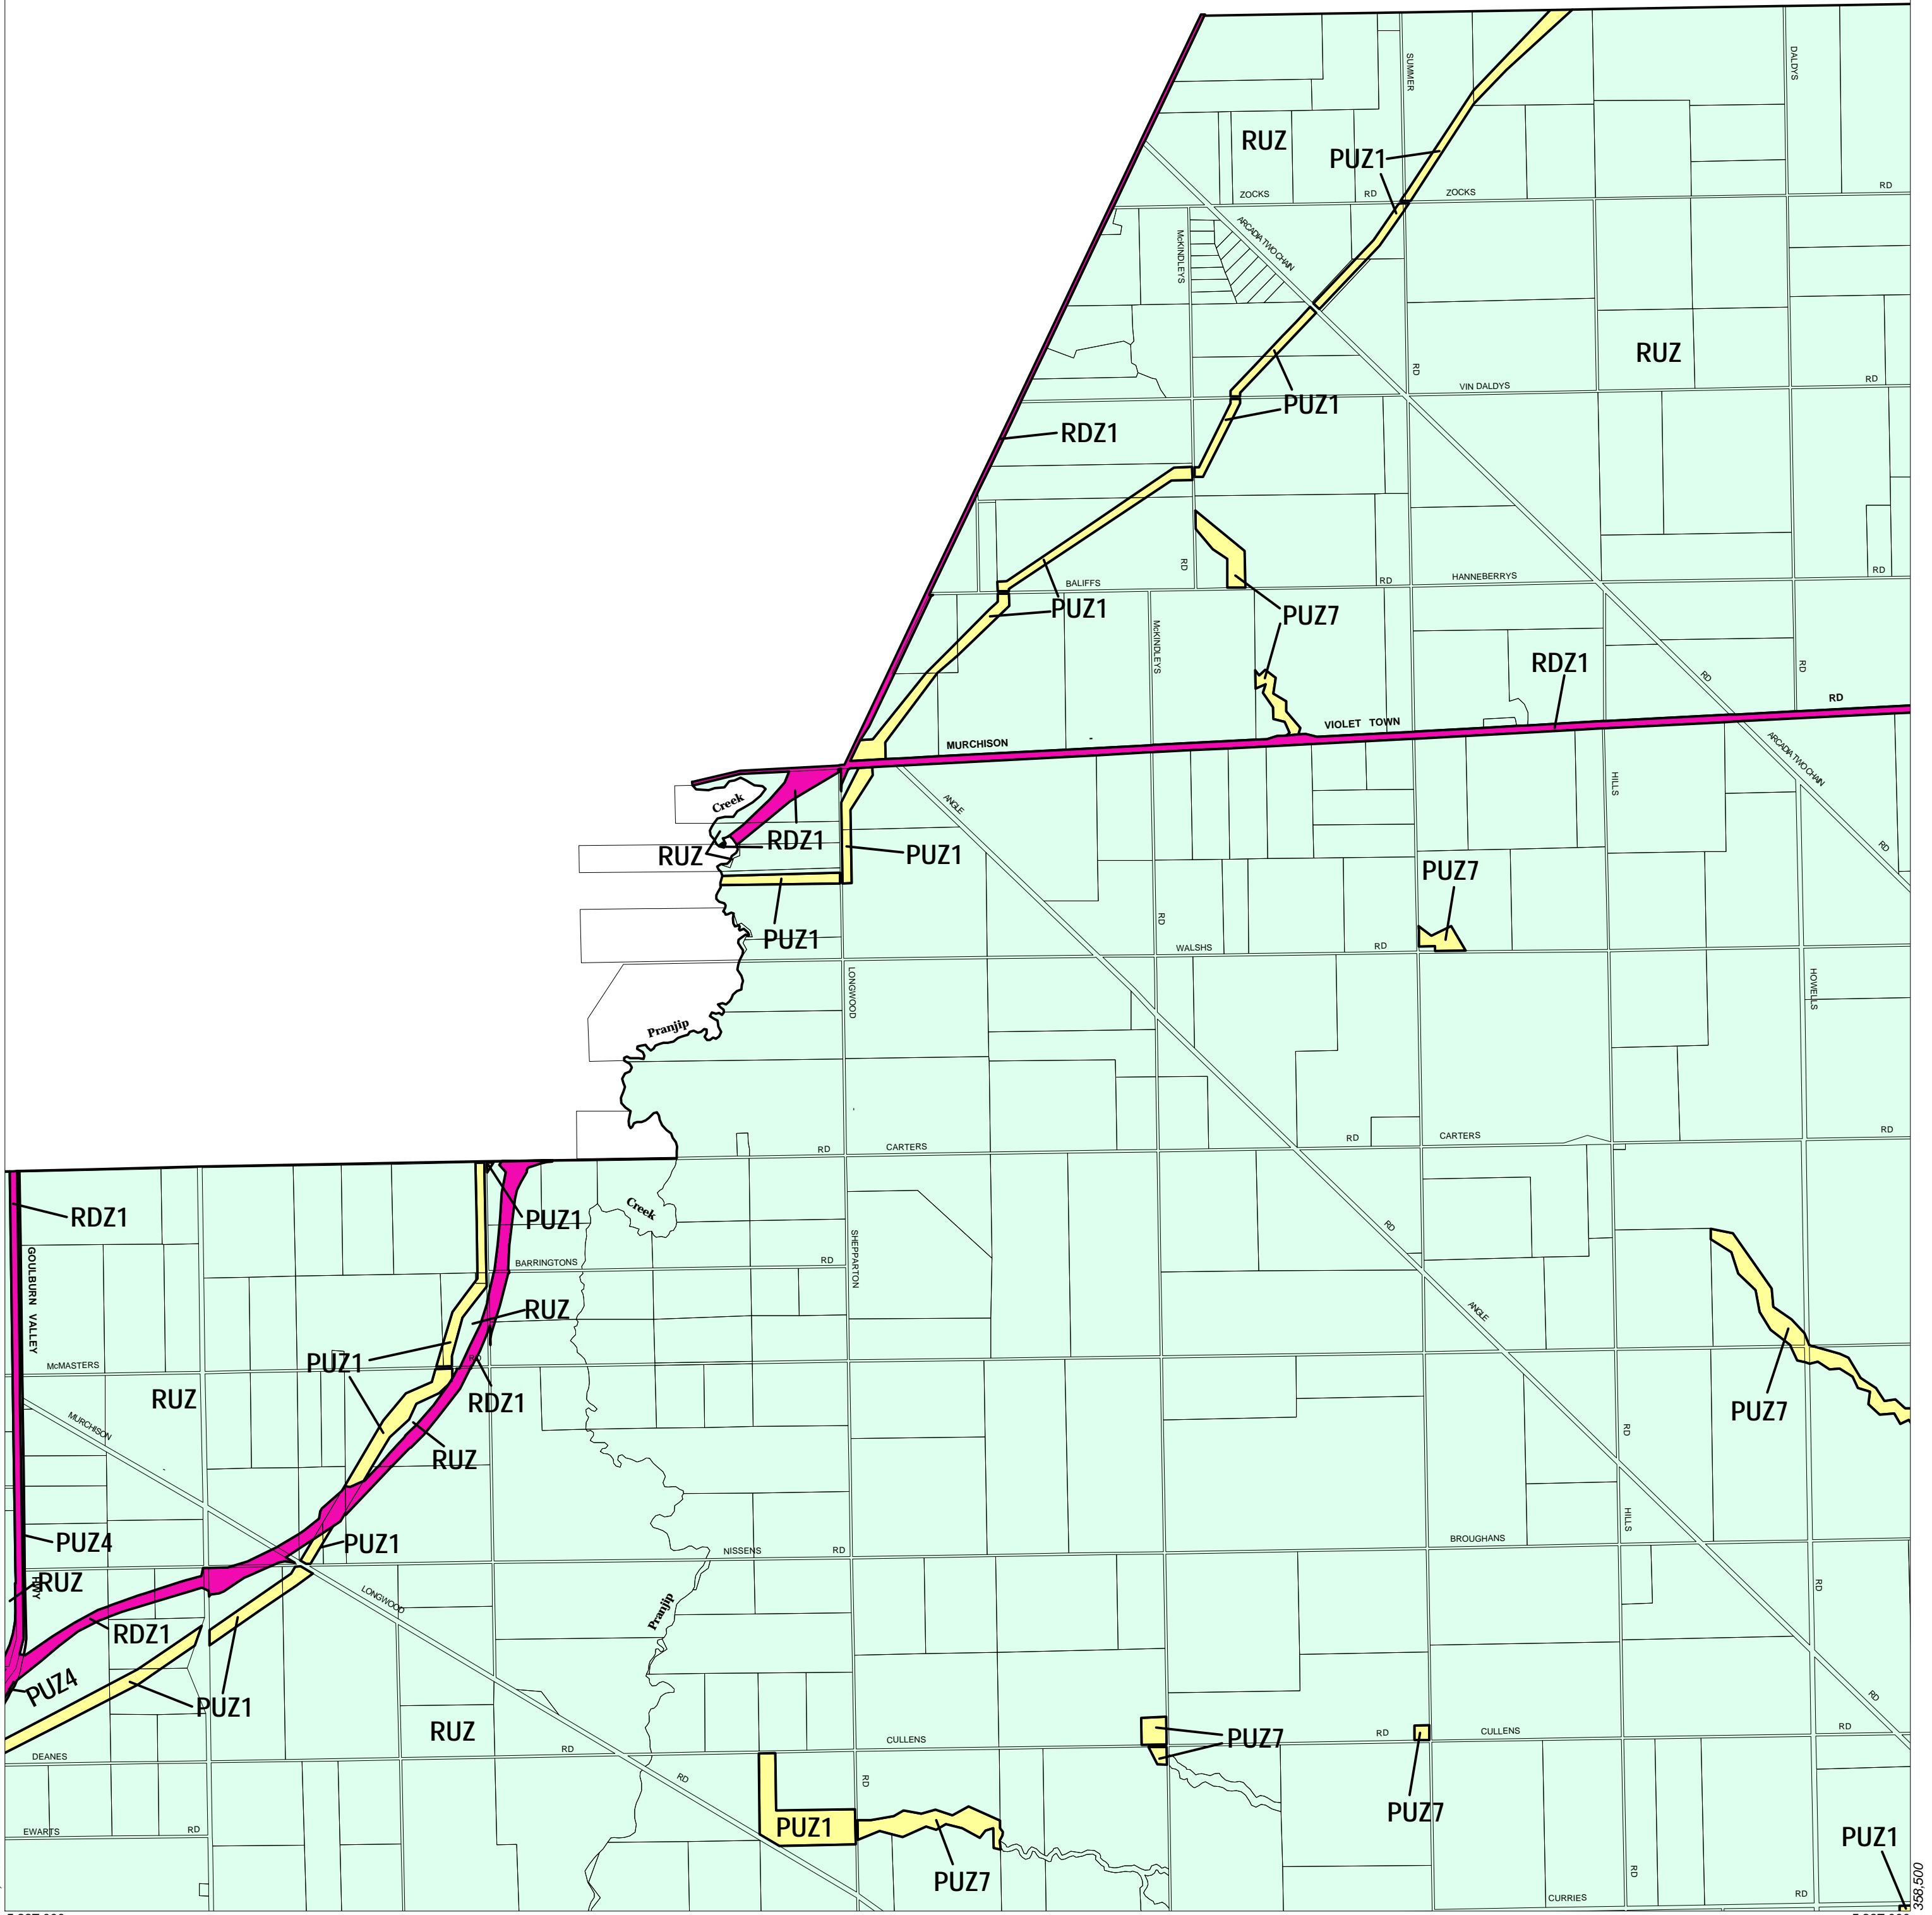

STRATHBOGIE PLANNING SCHEME - LOCAL PROVISION

5,957,000

5,957,000

This publication is copyright. No part may be reproduced by any process except in accordance with the provisions of the Copyright Act. © State of Victoria.

Public Land	
	Public Use Zone Other Public Use
	Public Use Zone Service And Utility
	Public Use Zone Transport
	Road Zone Category 1
Rural	
	Rural Zone

THIS MAP INCORPORATES APPROVED ZONES AS AT: 06-09-2001 Amendment C10 Printed: 19/6/2003