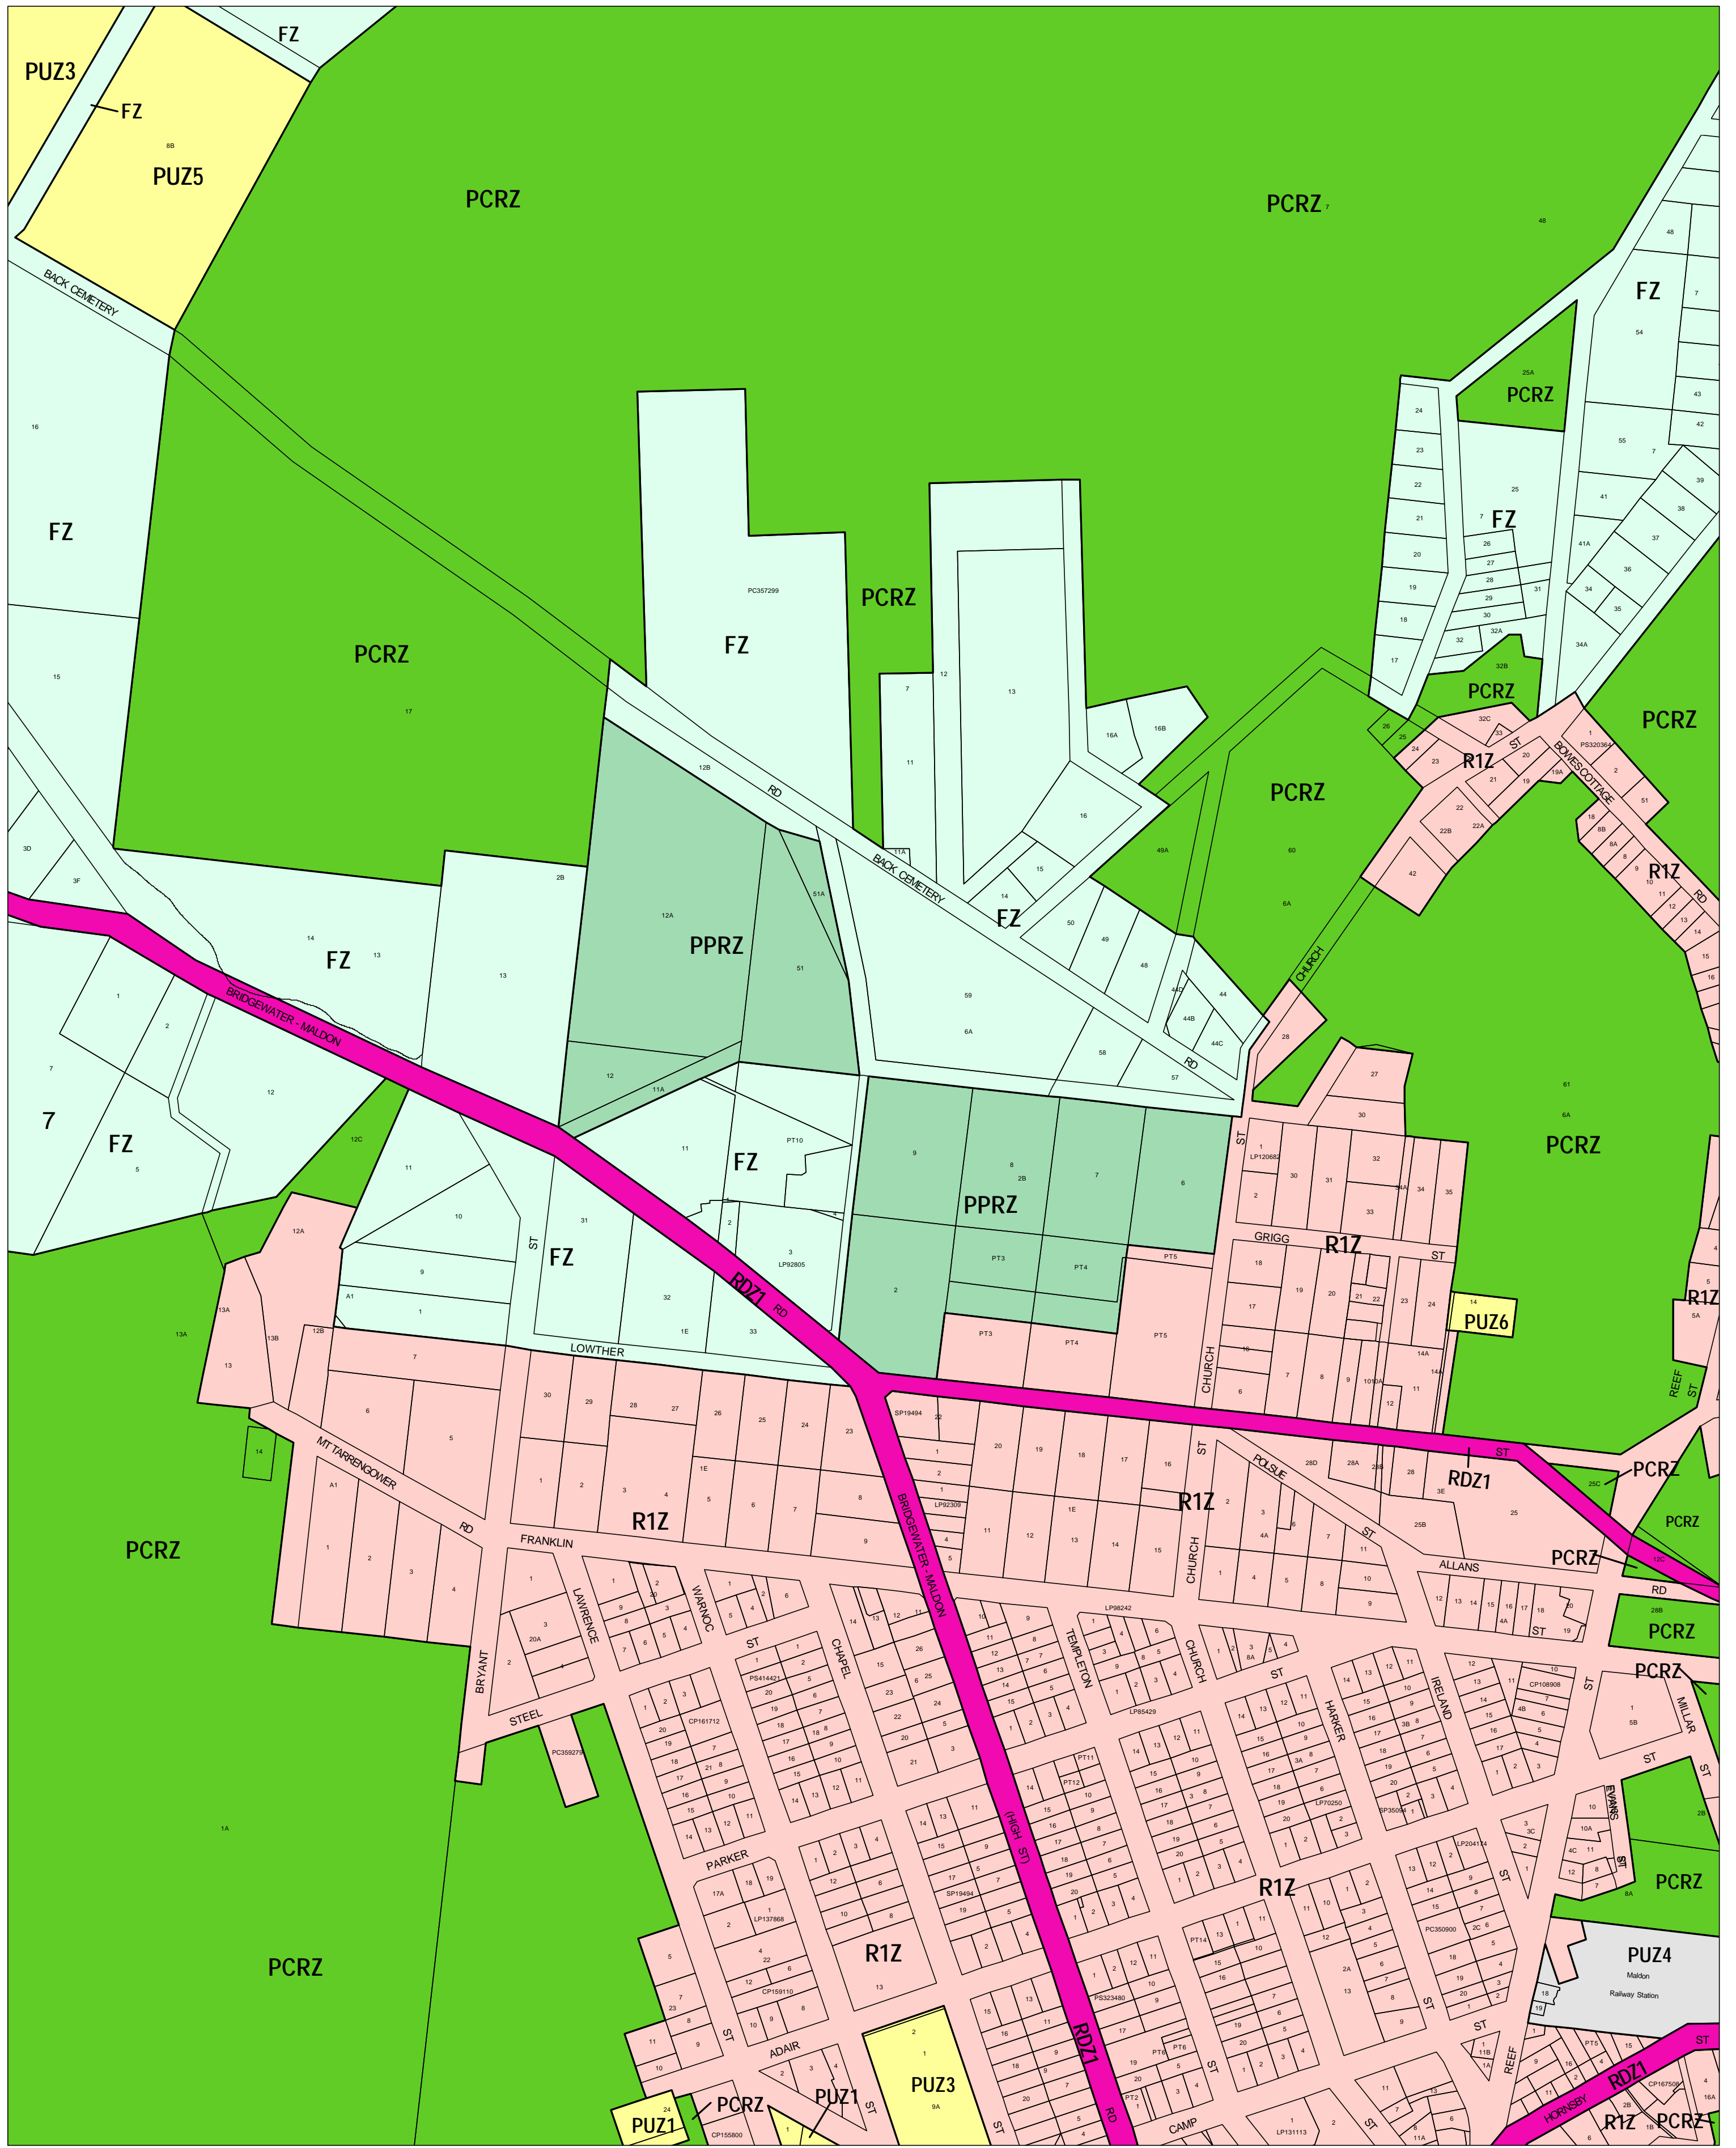

MOUNT ALEXANDER PLANNING SCHEME - LOCAL PROVISION

Public Land	Road Zone Category 1	Residential
PCRZ Public Conservation And Resource Zone	RDZ1 Road Zone Category 1	R1Z Residential 1 Zone
PPRZ Public Park And Recreation Zone		
PUZ5 Public Use Zone Cemetery/crematorium		
PUZ1 Public Use Zone Health And Community		
PUZ6 Public Use Zone Local Government		
PUZ1 Public Use Zone Service And Utility		
PUZ4 Public Use Zone Transport		
		FZ Farming Zone