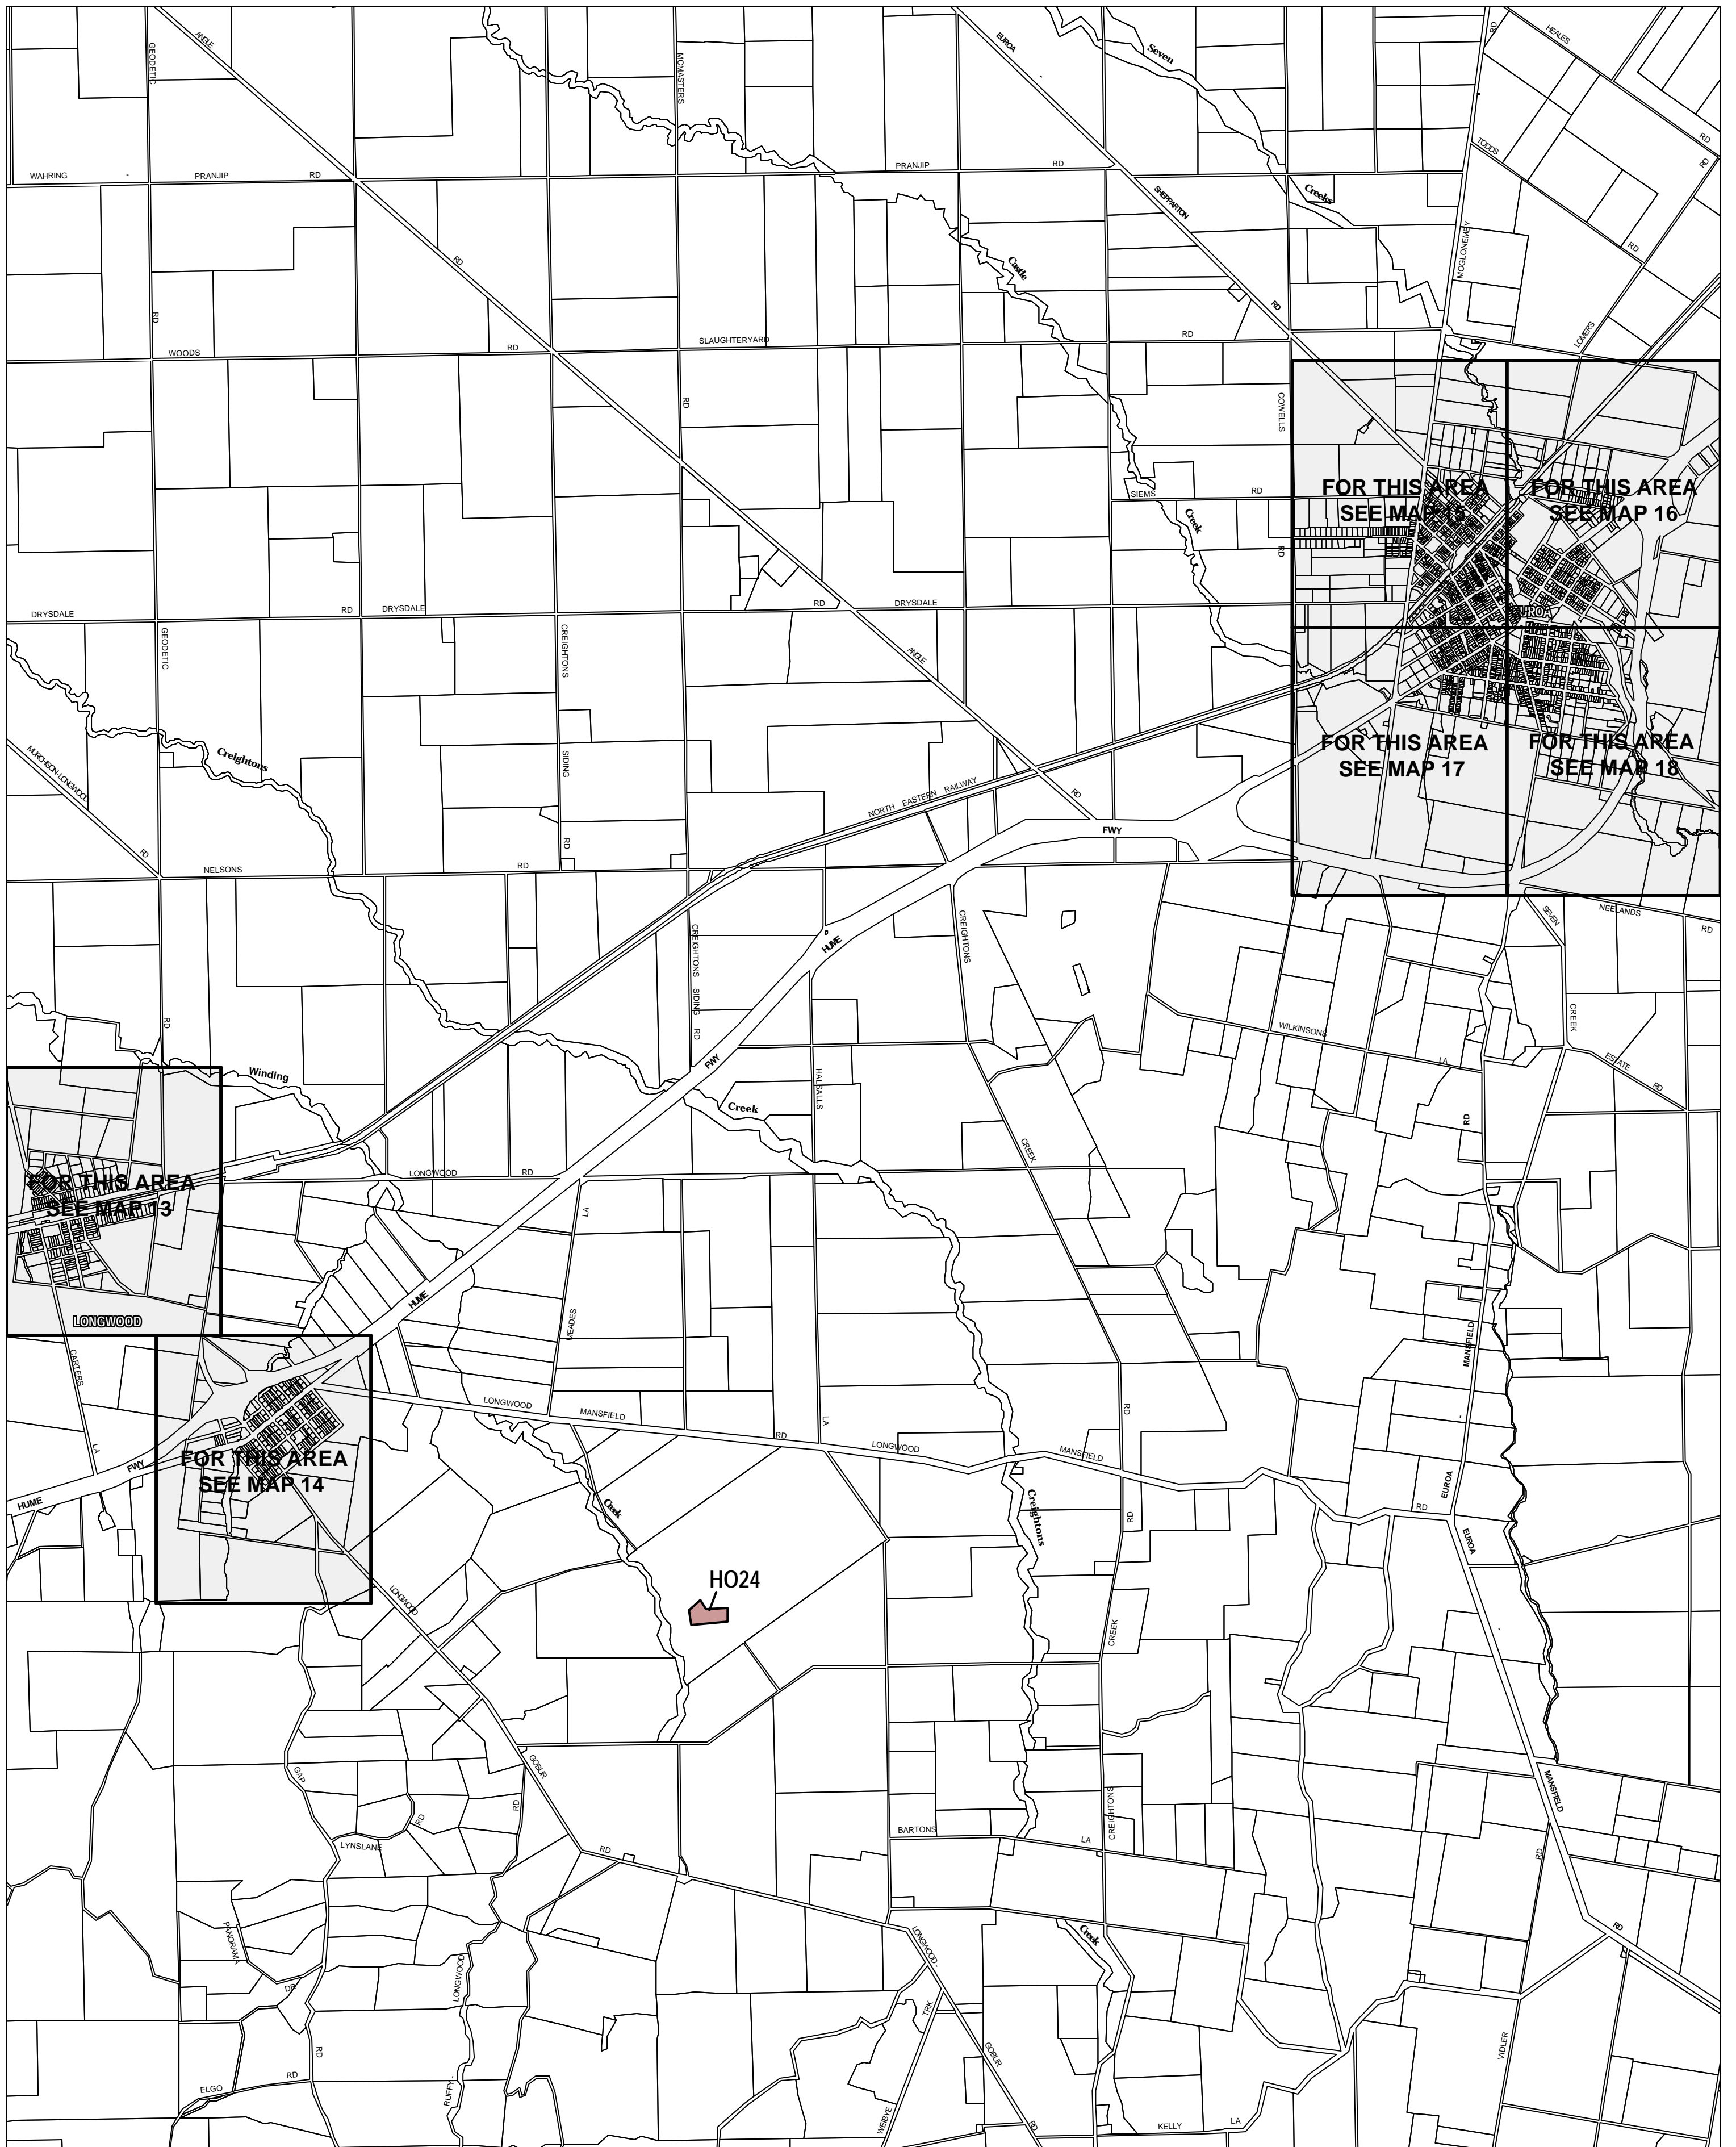

STRATHBOGIE PLANNING SCHEME - LOCAL PROVISION

Overlays	
	Heritage Overlay

Printed: 12/6/2007

AMENDMENT C15