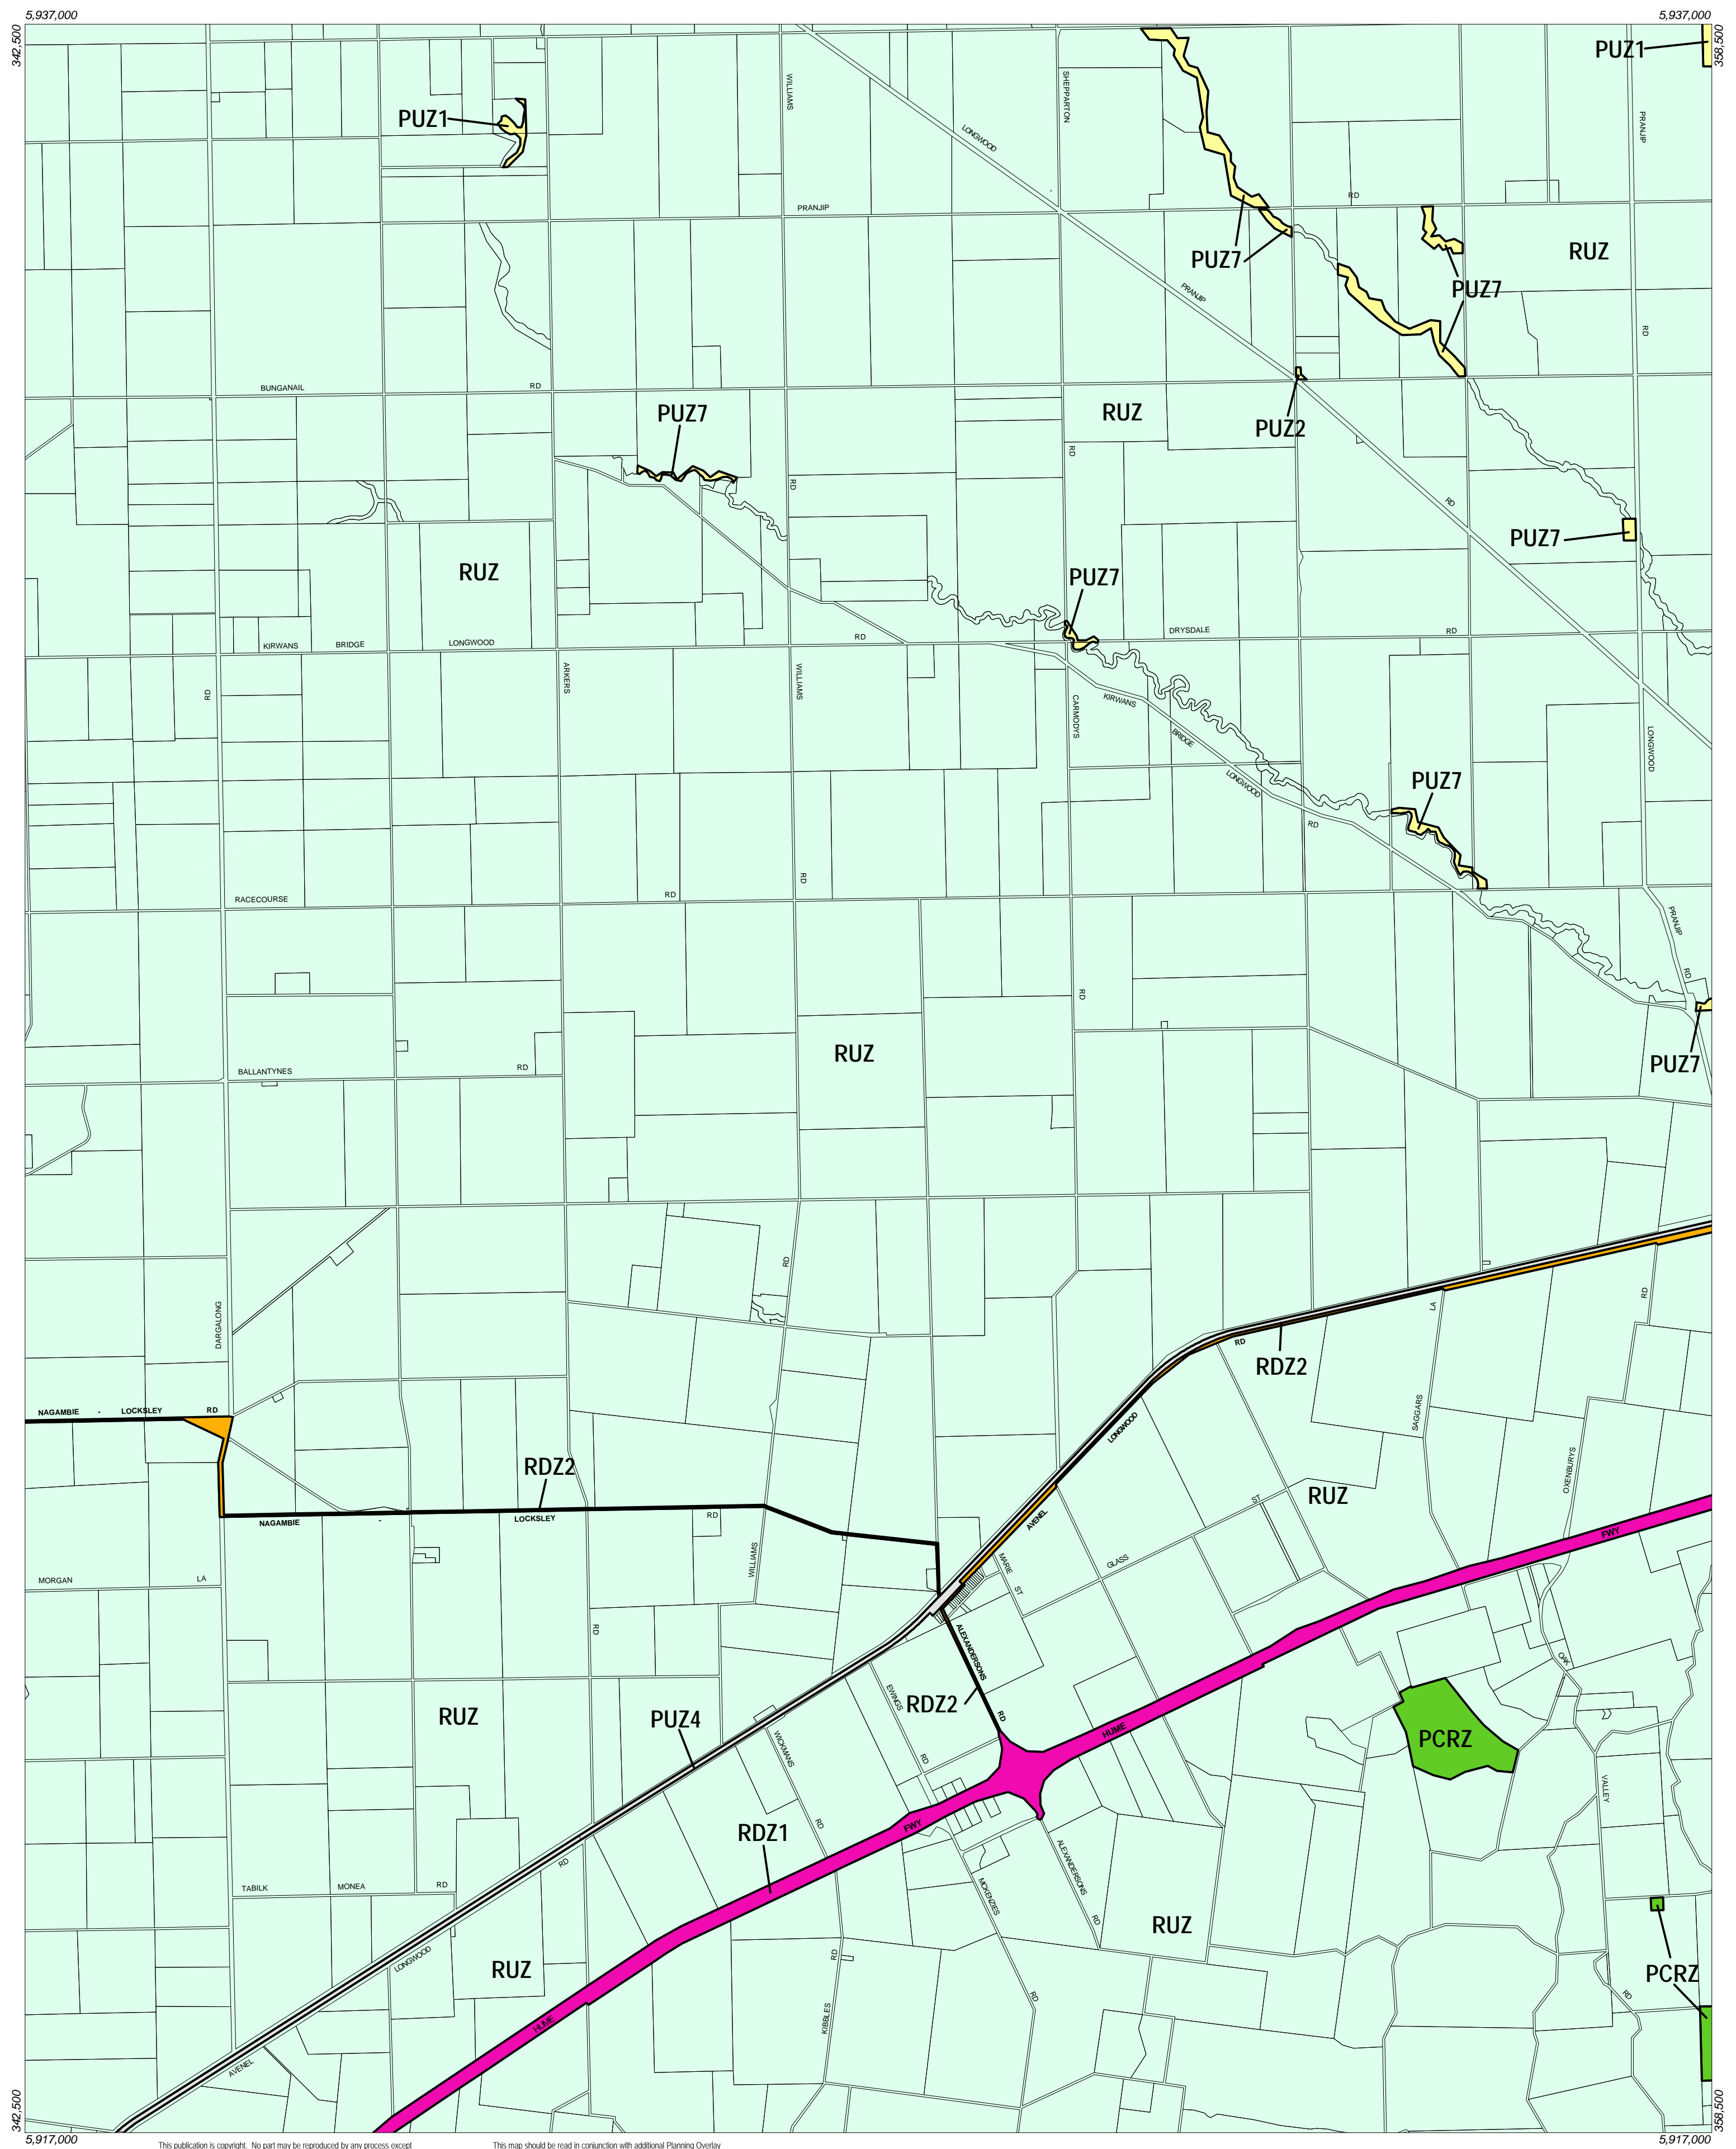

STRATHBOGIE PLANNING SCHEME - LOCAL PROVISION

Public Land	
	Public Conservation And Resource Zone
	Public Use Zone Education
	Public Use Zone Other Public Use
	Public Use Zone Service And Utility
	Public Use Zone Transport
	Road Zone Category 1
	Road Zone Category 2
Rural	
	Rural Zone

AUSTRALIAN MAP GRID ZONE 55

Printed: 19/6/2003