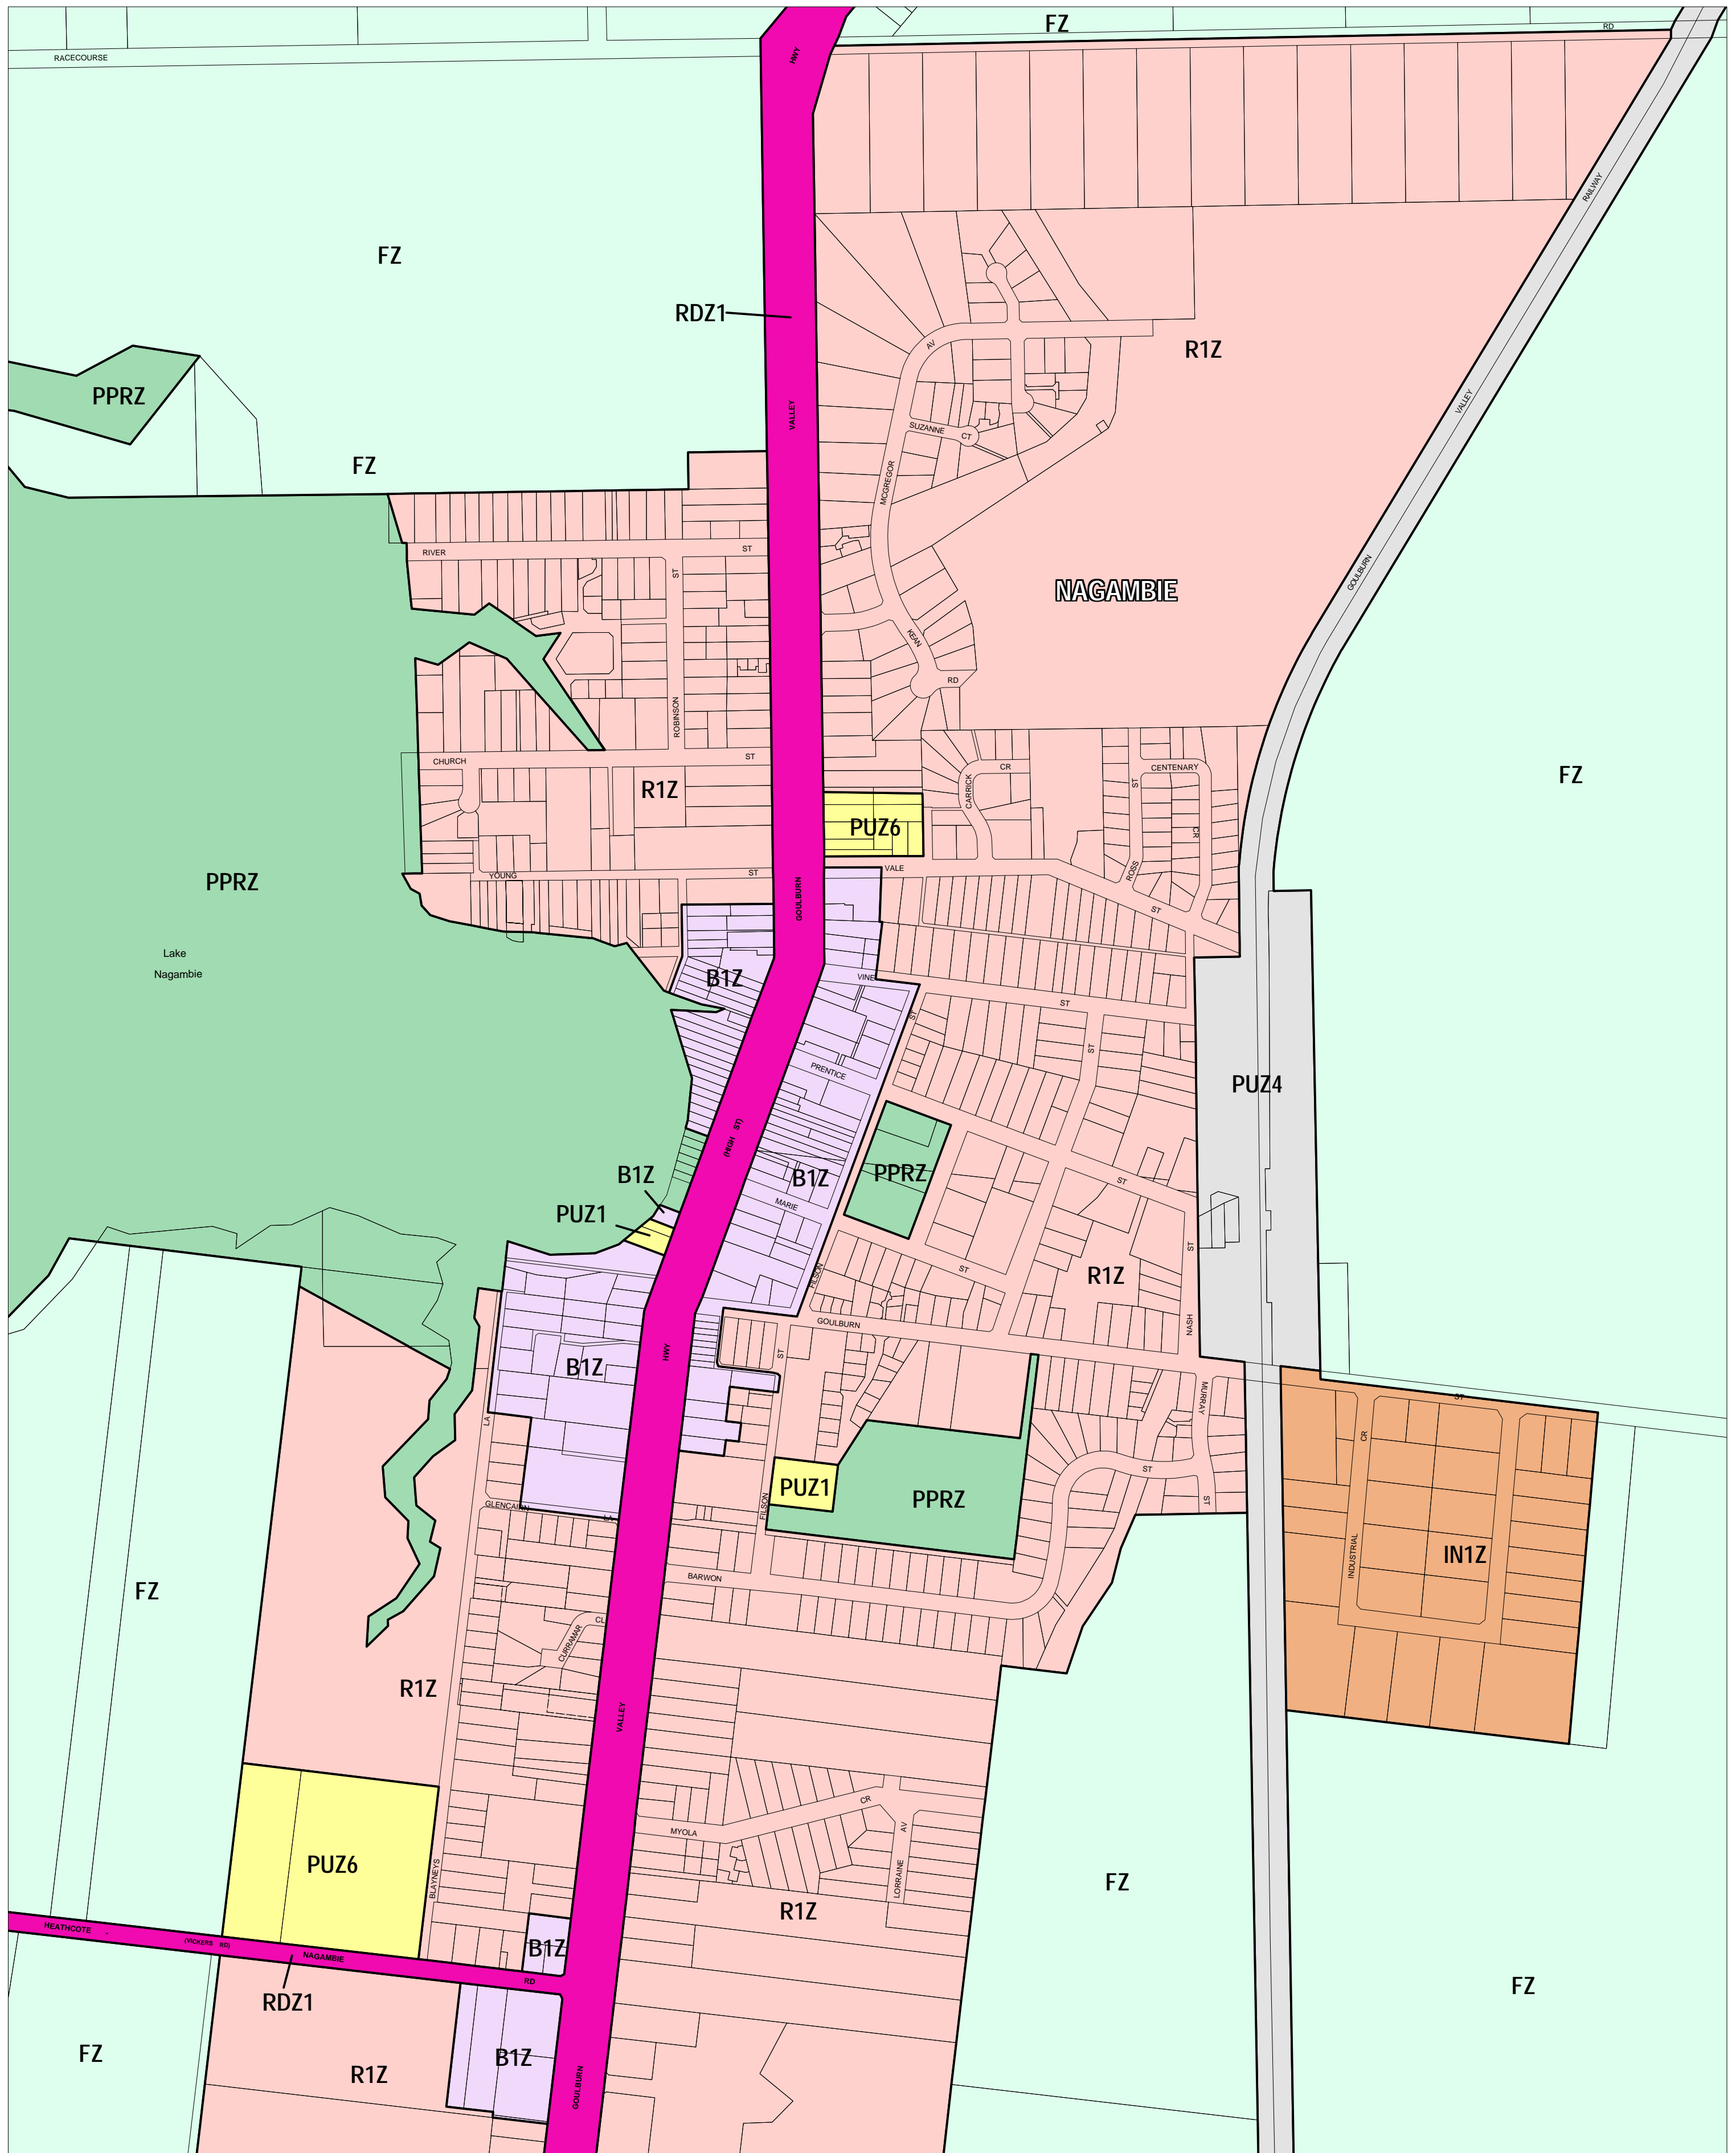

STRATHBOGIE PLANNING SCHEME - LOCAL PROVISION

Business	Residential
B1Z Business 1 Zone	R1Z Residential 1 Zone
Industrial	Rural
IN1Z Industrial 1 Zone	FZ Farming Zone
Public Land	
PPRZ Public Park And Recreation Zone	
PUZ6 Public Use Zone Local Government	
PUZ1 Public Use Zone Service And Utility	
PUZ4 Public Use Zone Transport	
RDZ1 Road Zone Category 1	

THIS MAP INCORPORATES APPROVED ZONES AS AT: 04/05/2006 AMENDMENT C35

INDEX TO ADJOINING METRIC SERIES MAP

Printed: 10/5/2006