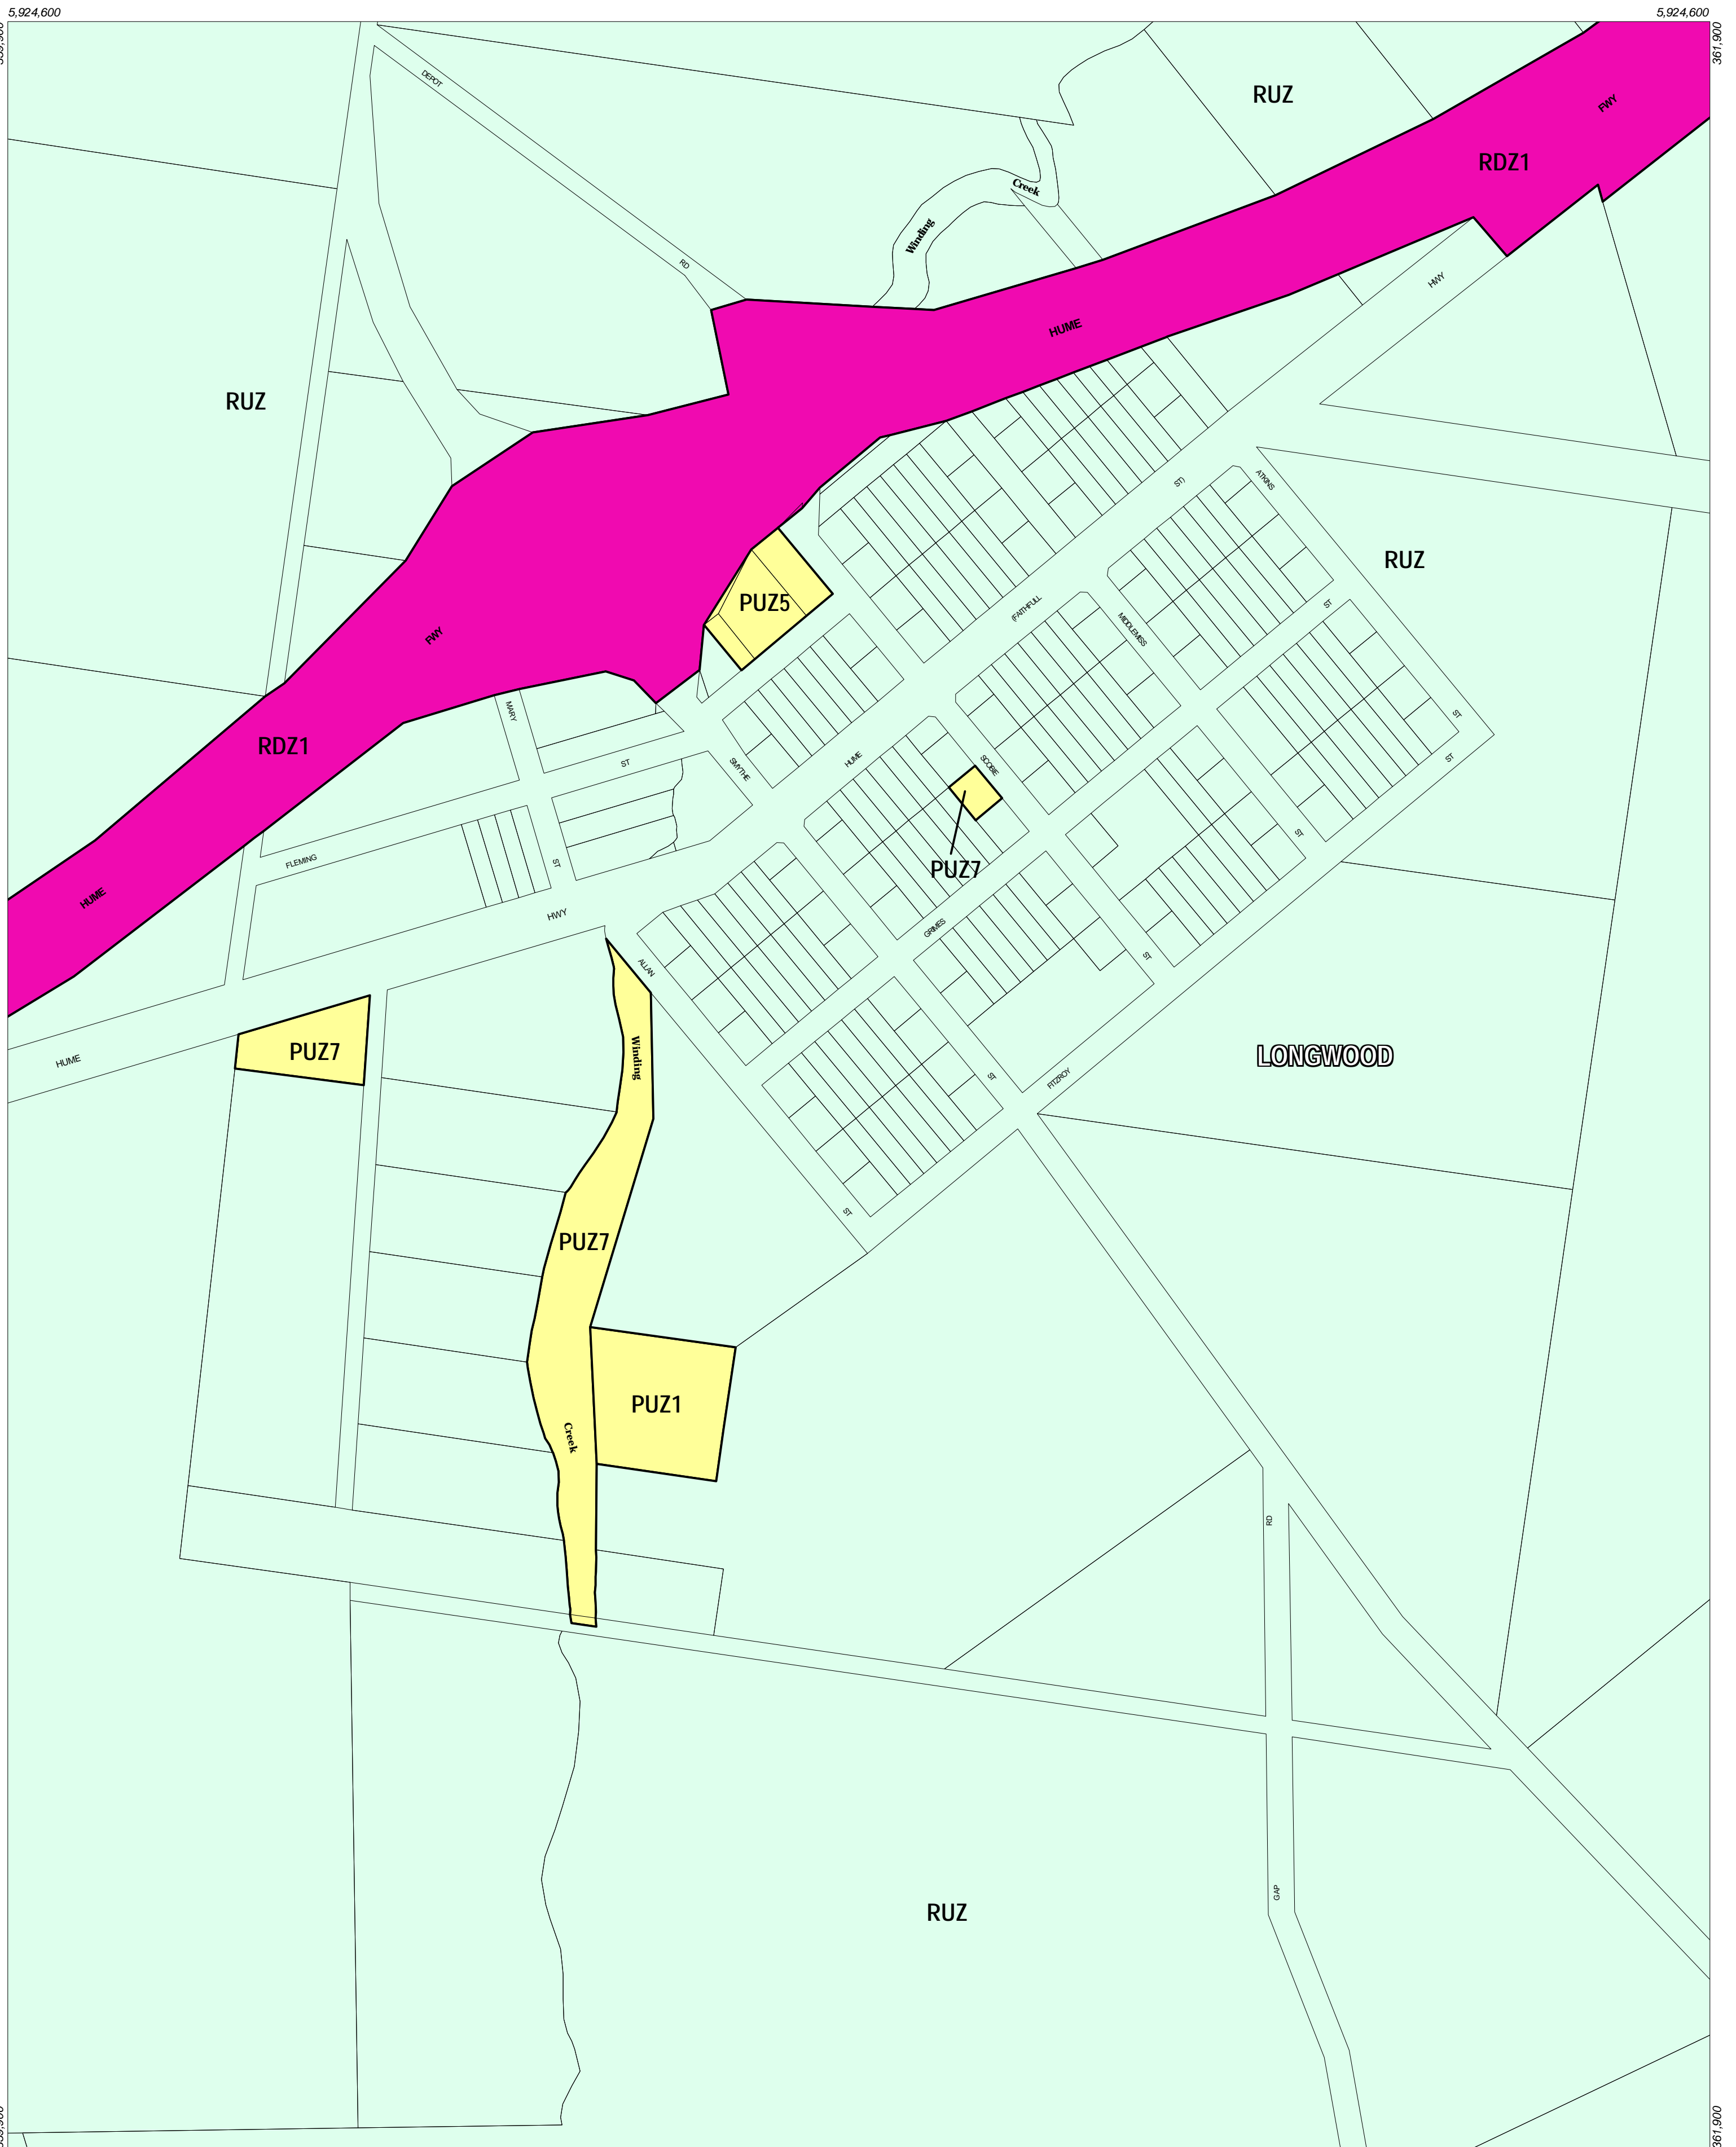

STRATHBOGIE PLANNING SCHEME - LOCAL PROVISION

This publication is copyright. No part may be reproduced by any process except in accordance with the provisions of the Copyright Act. © State of Victoria.

Public Land	
PUZ5	Public Use Zone Cemetery/crematorium
PUZ7	Public Use Zone Other Public Use
PUZ1	Public Use Zone Service And Utility
RDZ1	Road Zone Category 1
Rural	
RUZ	Rural Zone

AUSTRALIAN MAP GRID ZONE 55

Printed: 19/6/2003