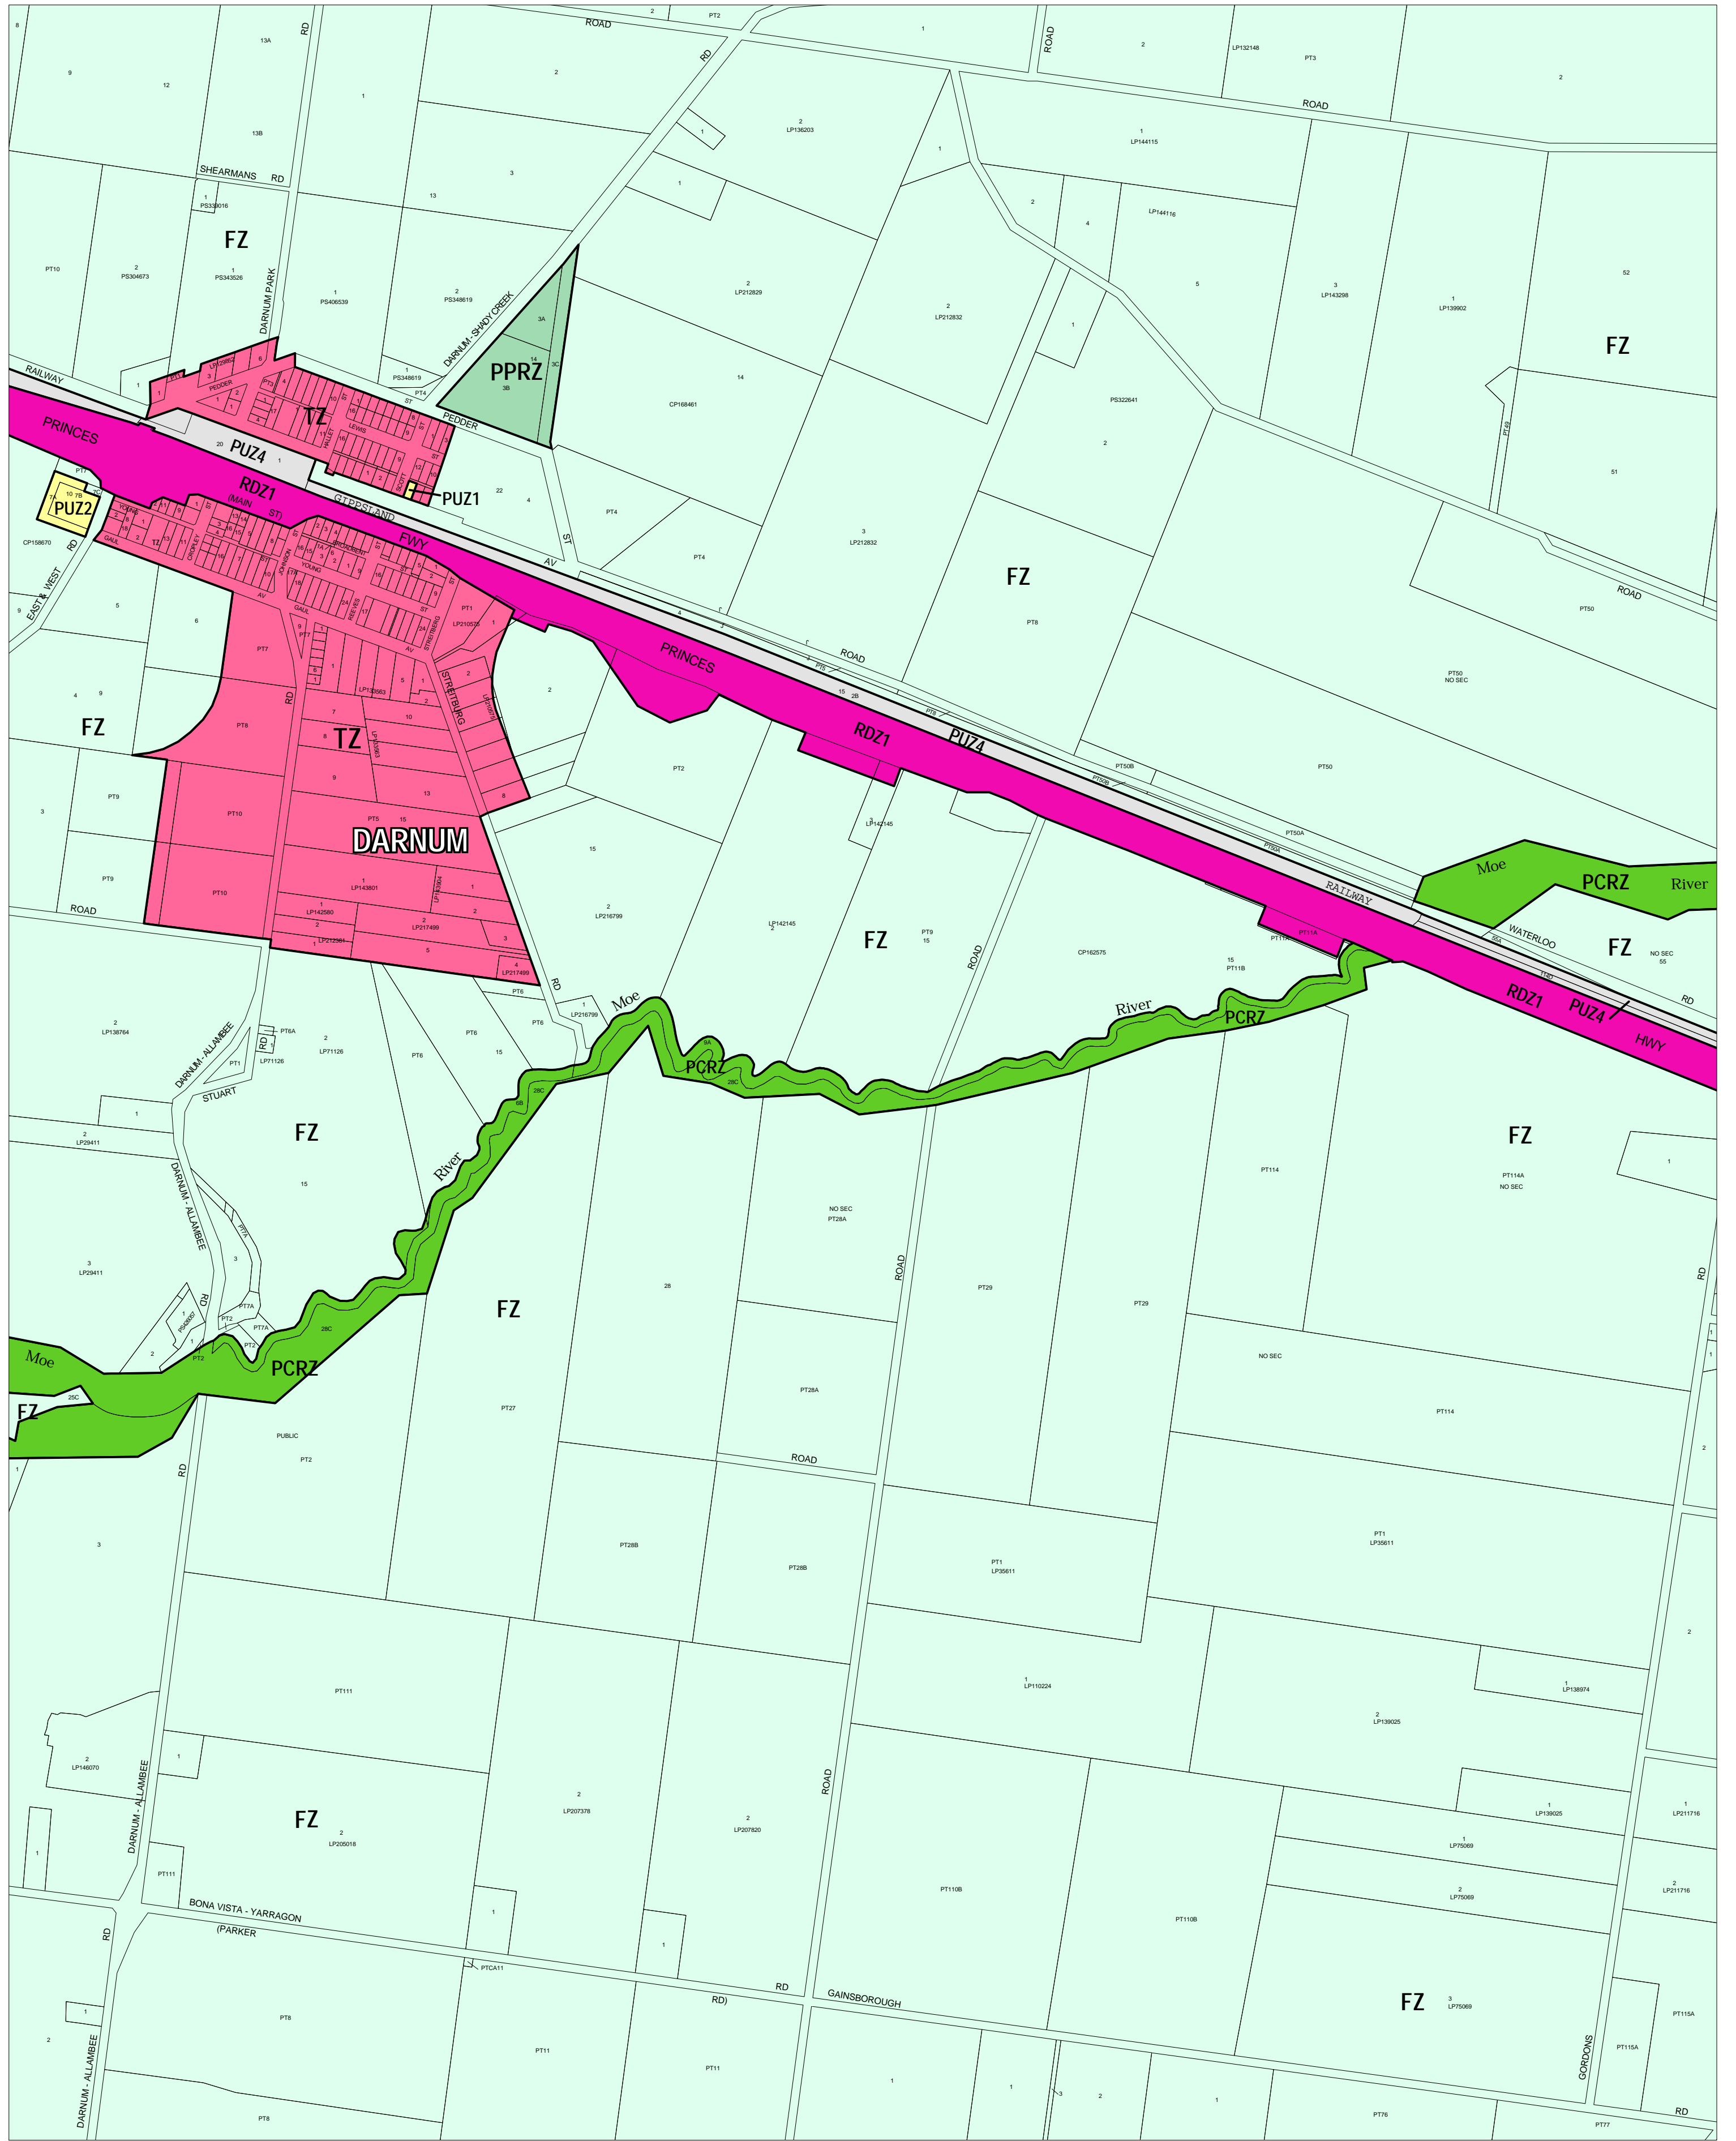

BAW BAW PLANNING SCHEME - LOCAL PROVISION

Public Land	
	Public Conservation And Resource Zone
	Public Park And Recreation Zone
	Public Use Zone Education
	Public Use Zone Service And Utility
	Public Use Zone Transport
	Road Zone Category 1
Residential	
	Township Zone
Rural	
	Farming Zone

AUSTRALIAN MAP GRID ZONE 55

Printed: 24/10/2006

AMENDMENT C37

ZONES

MAP No 37