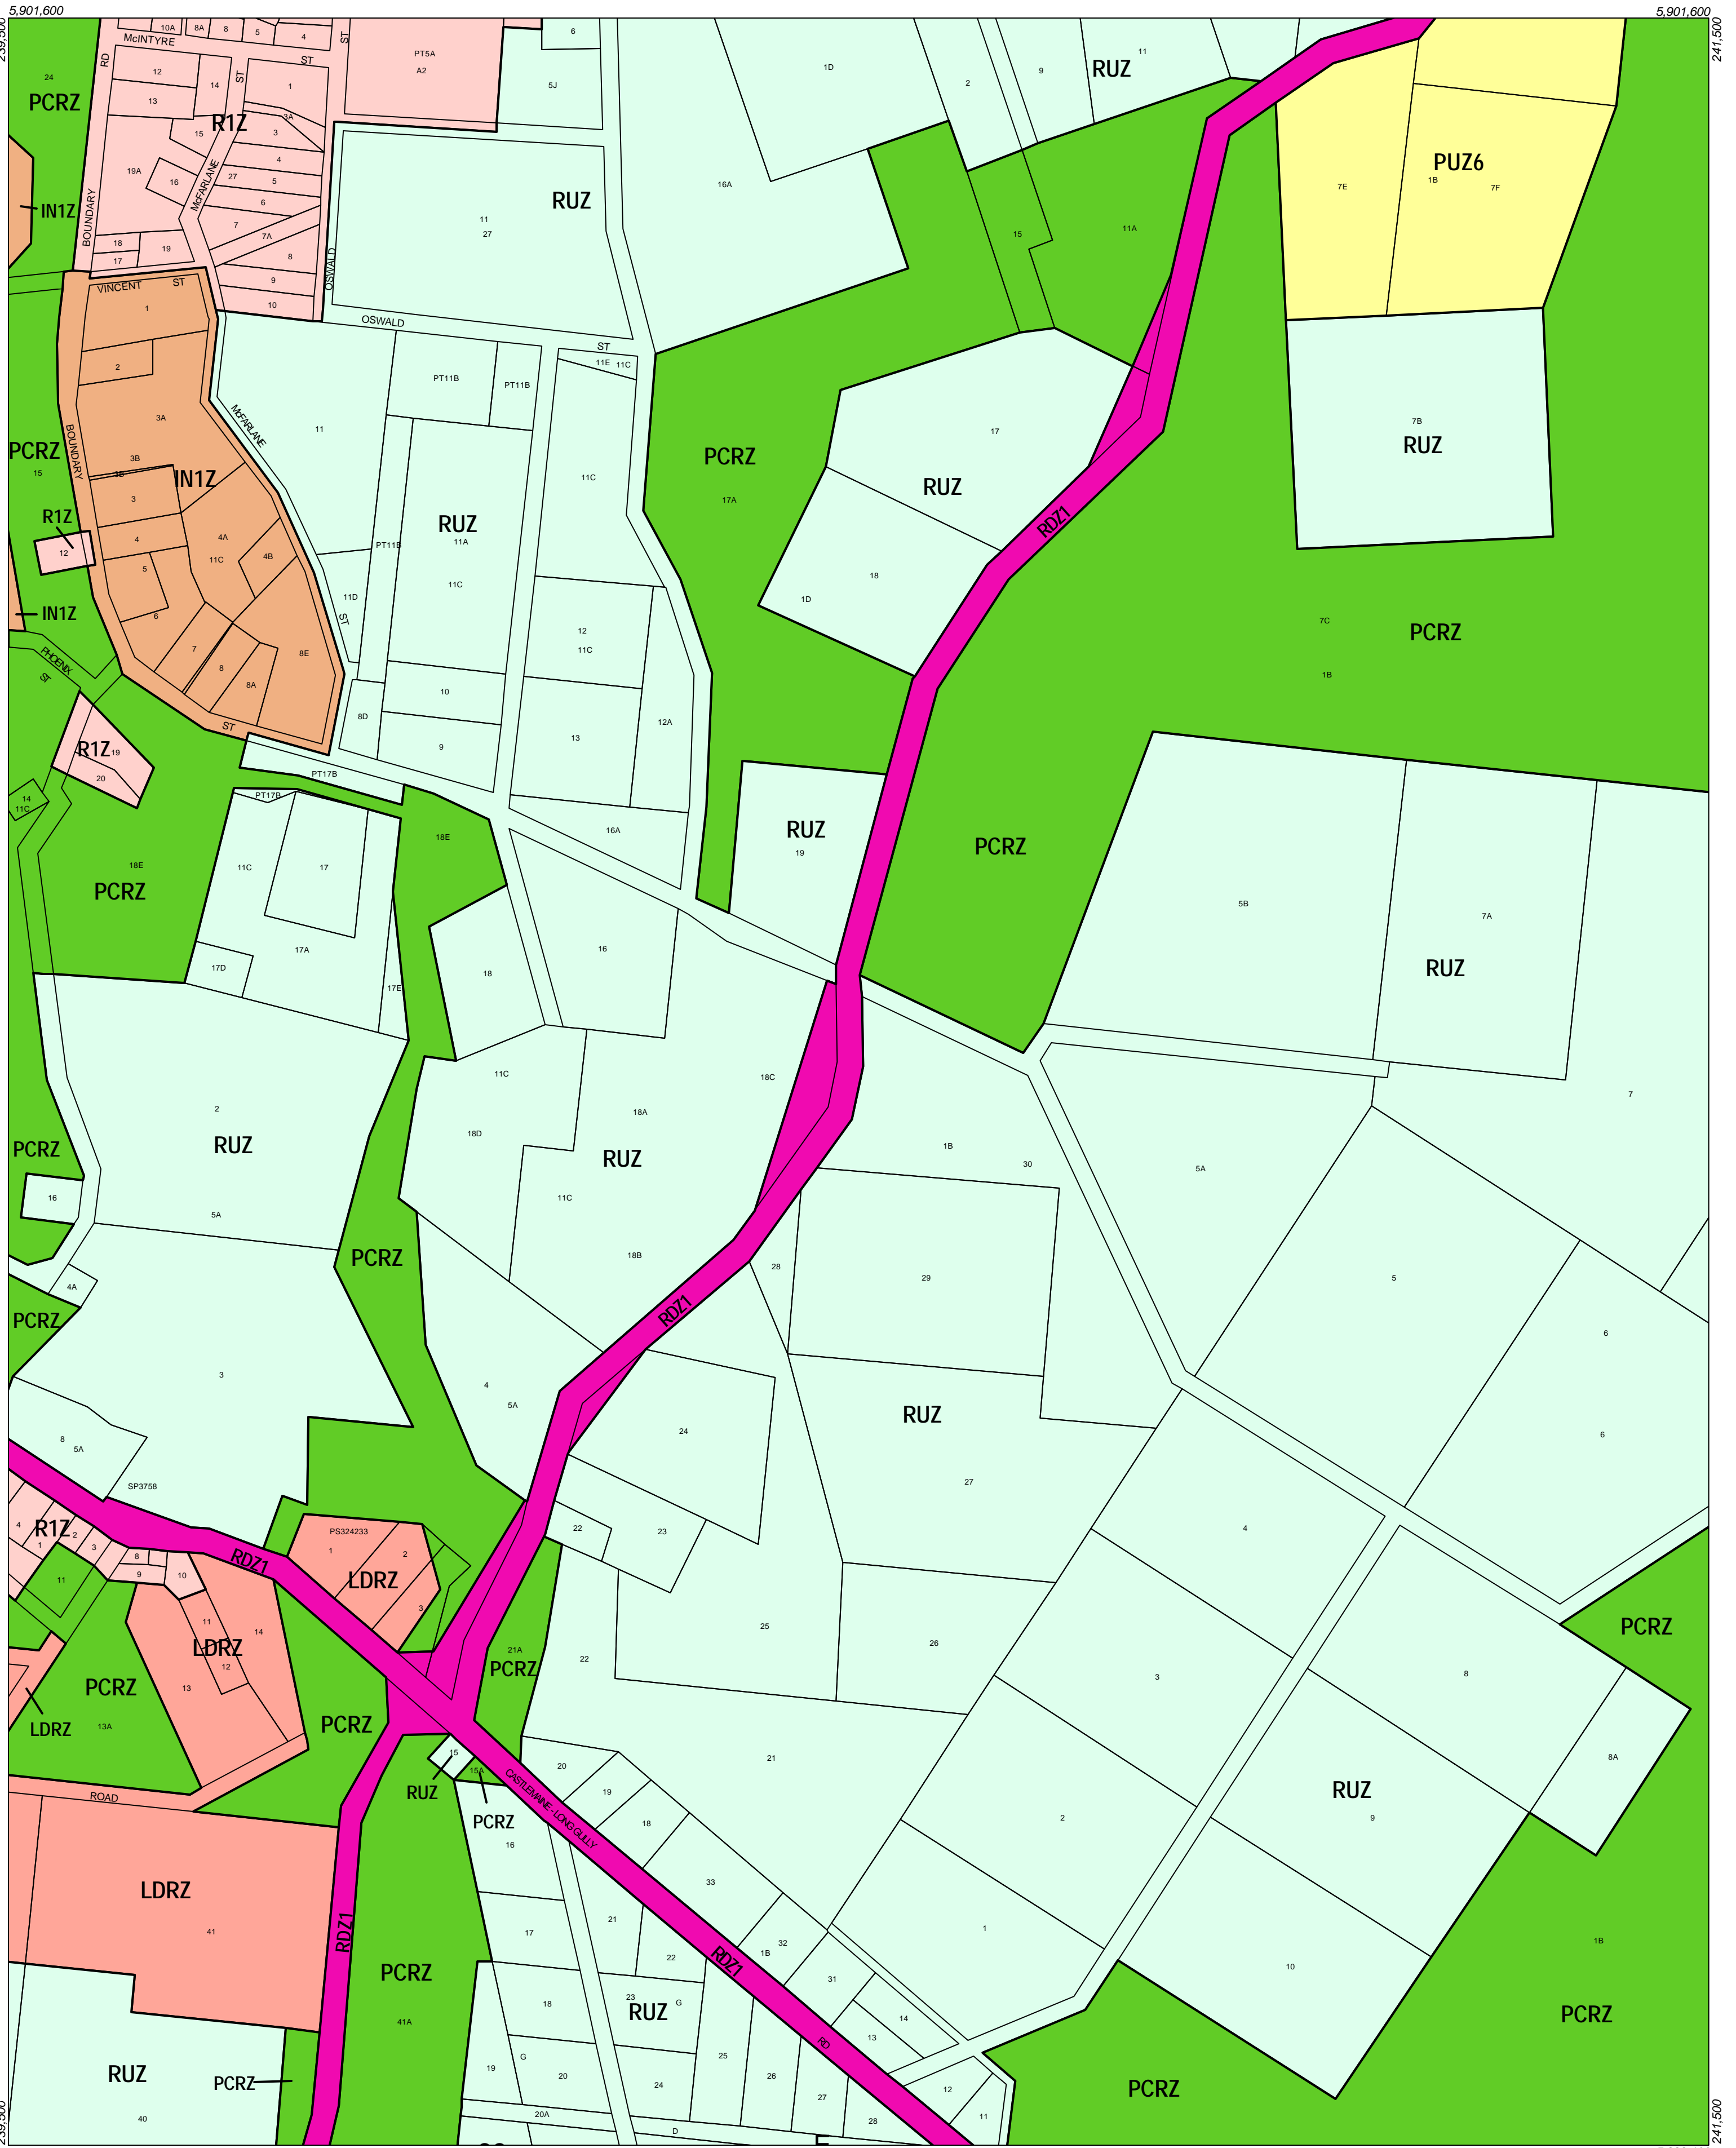

MOUNT ALEXANDER PLANNING SCHEME - LOCAL PROVISION

This publication is copyright. No part may be reproduced by any process except in accordance with the provisions of the Copyright Act 1968 State of Victoria.

Industrial	IN1Z	Industrial 1 Zone
Public Land	PUZ6	Public Use Zone Local Government
Public Land	PCRZ	Public Conservation And Resource Zone
Residential	R1Z	Residential 1 Zone
Rural	RUZ	Rural Zone
Residential	LDRZ	Low Density Residential Zone
Road Zone Category 1	RDZ1	Road Zone Category 1

100 200 300 400 500 m

AUSTRALIAN MAP GRID ZONE 55

INDEX TO ADJOINING METRIC SERIES MAP

Printed: 24/6/2003

Victoria
The Place To Be