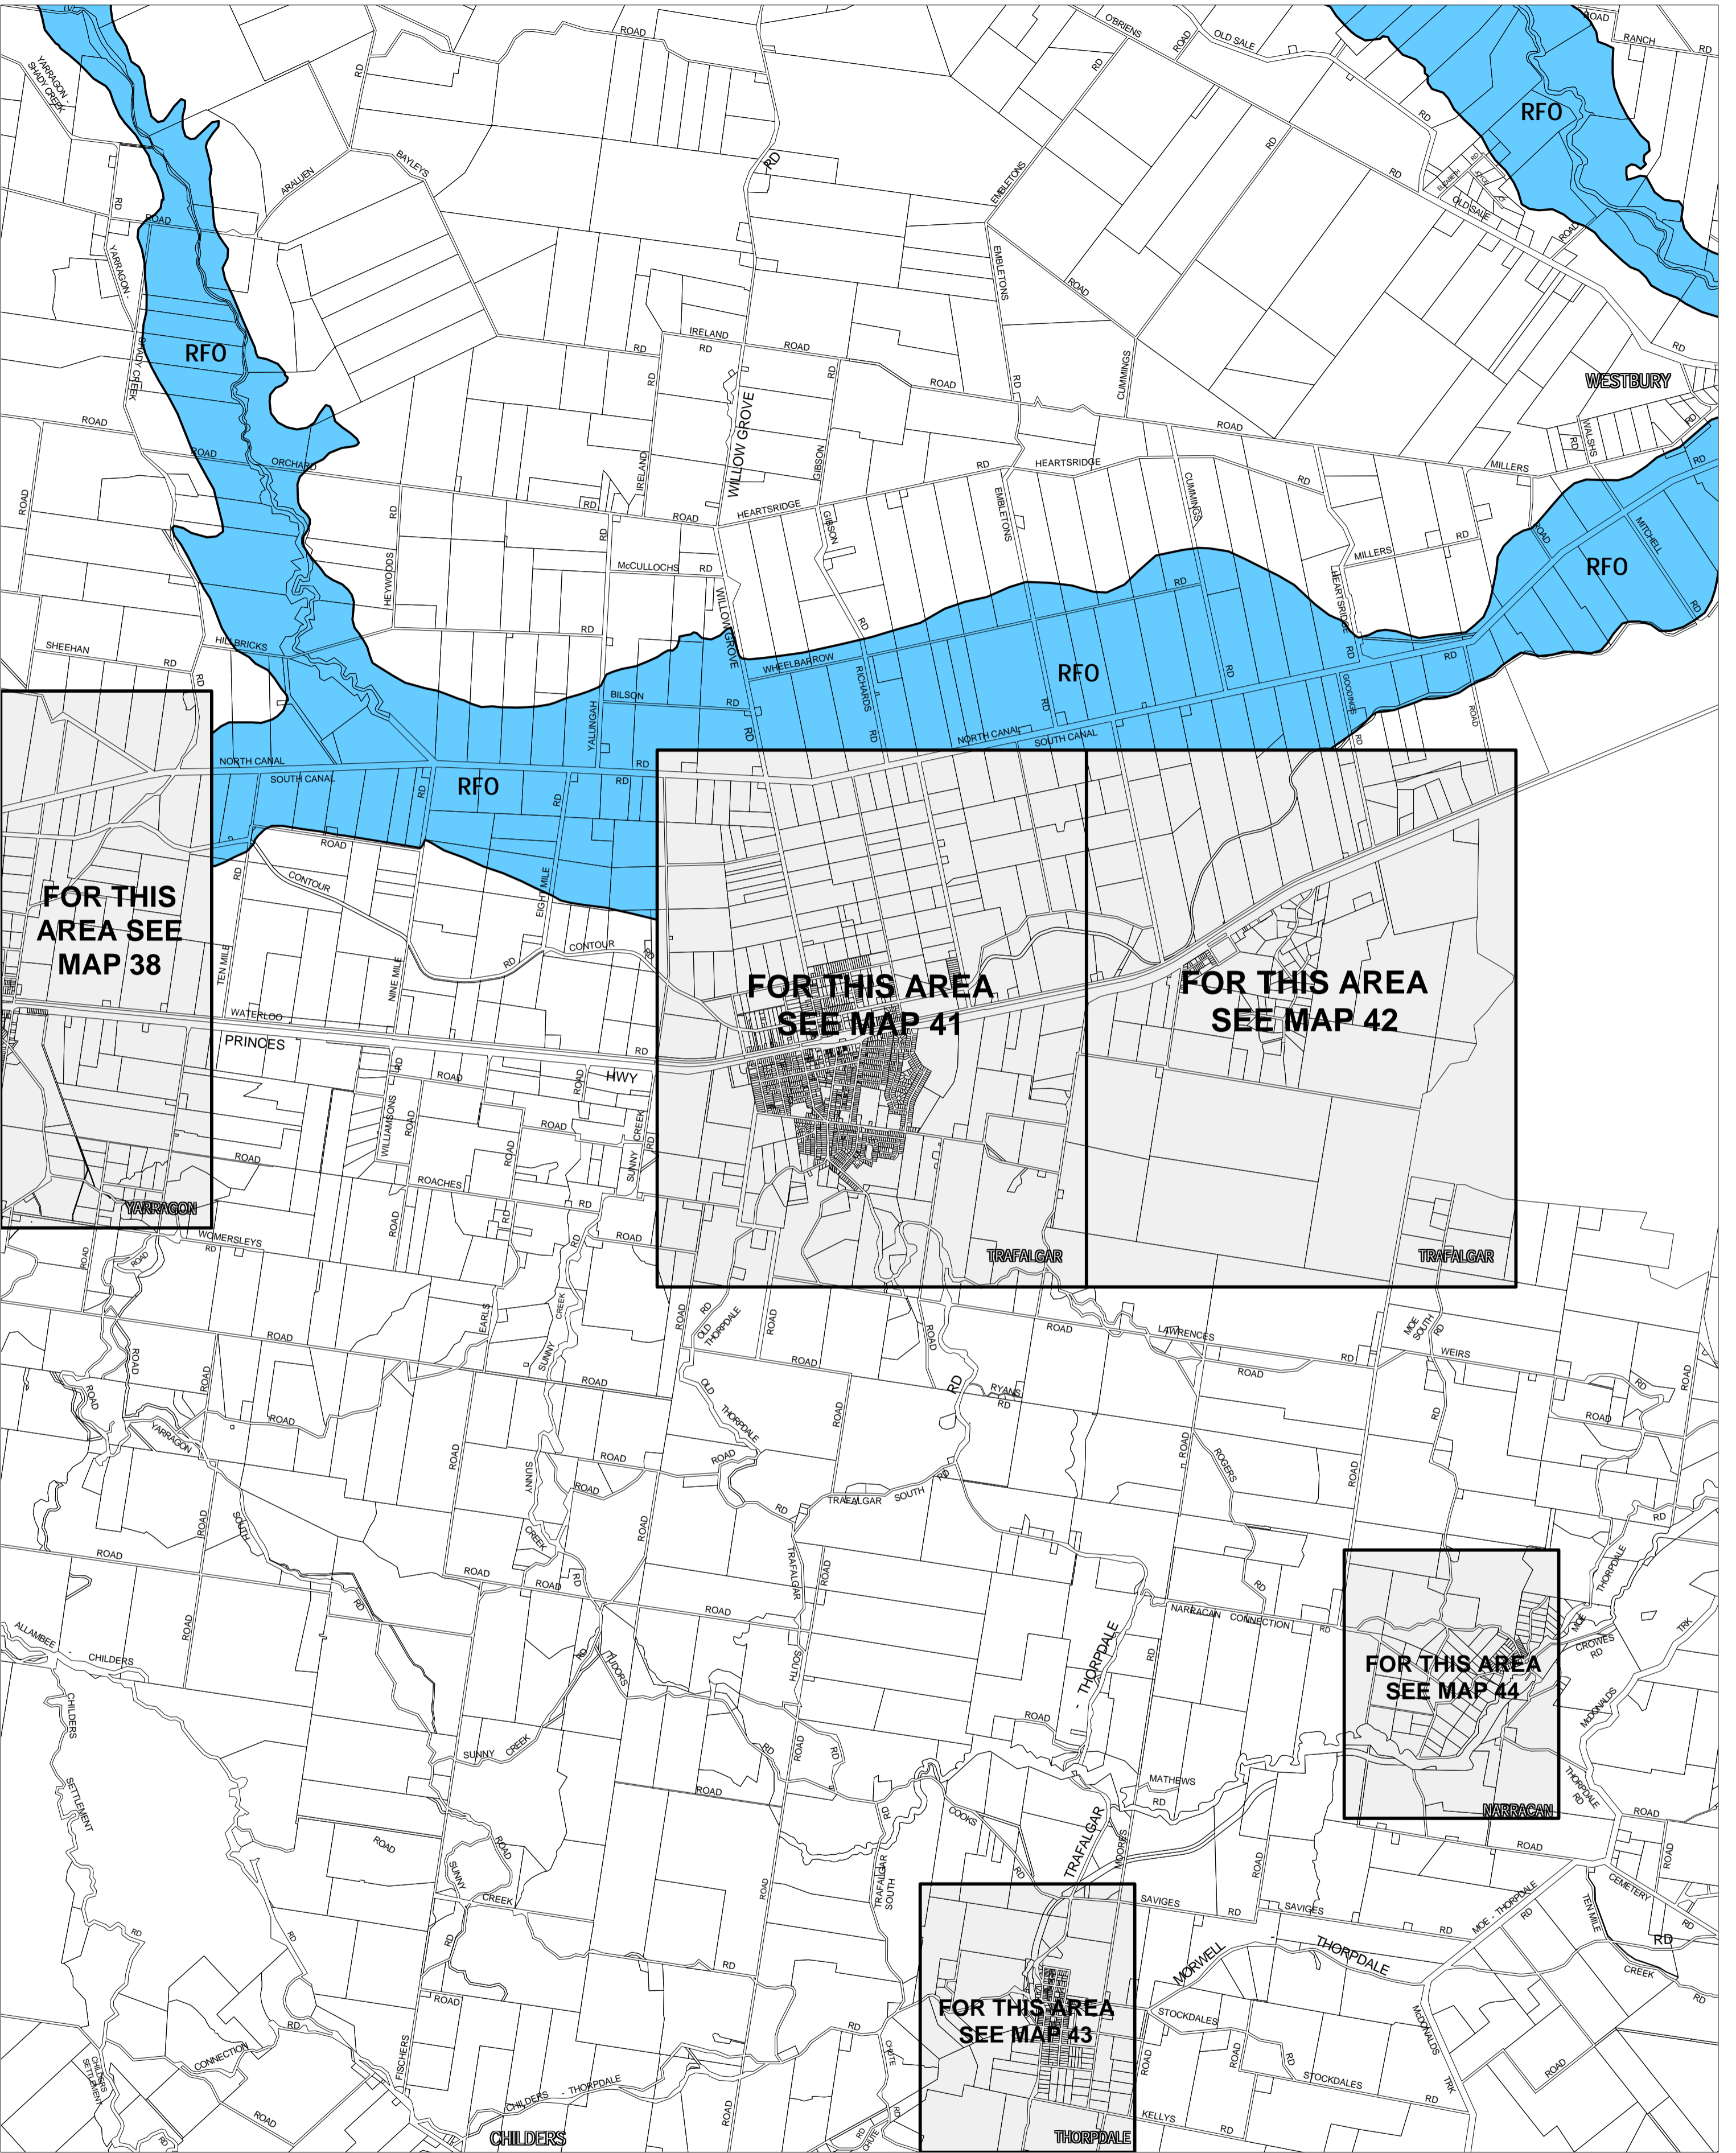

BAW BAW PLANNING SCHEME - LOCAL PROVISION

Overlays

- RFO Rural Floodway Overlay

Printed: 20/7/2007

AMENDMENT C17