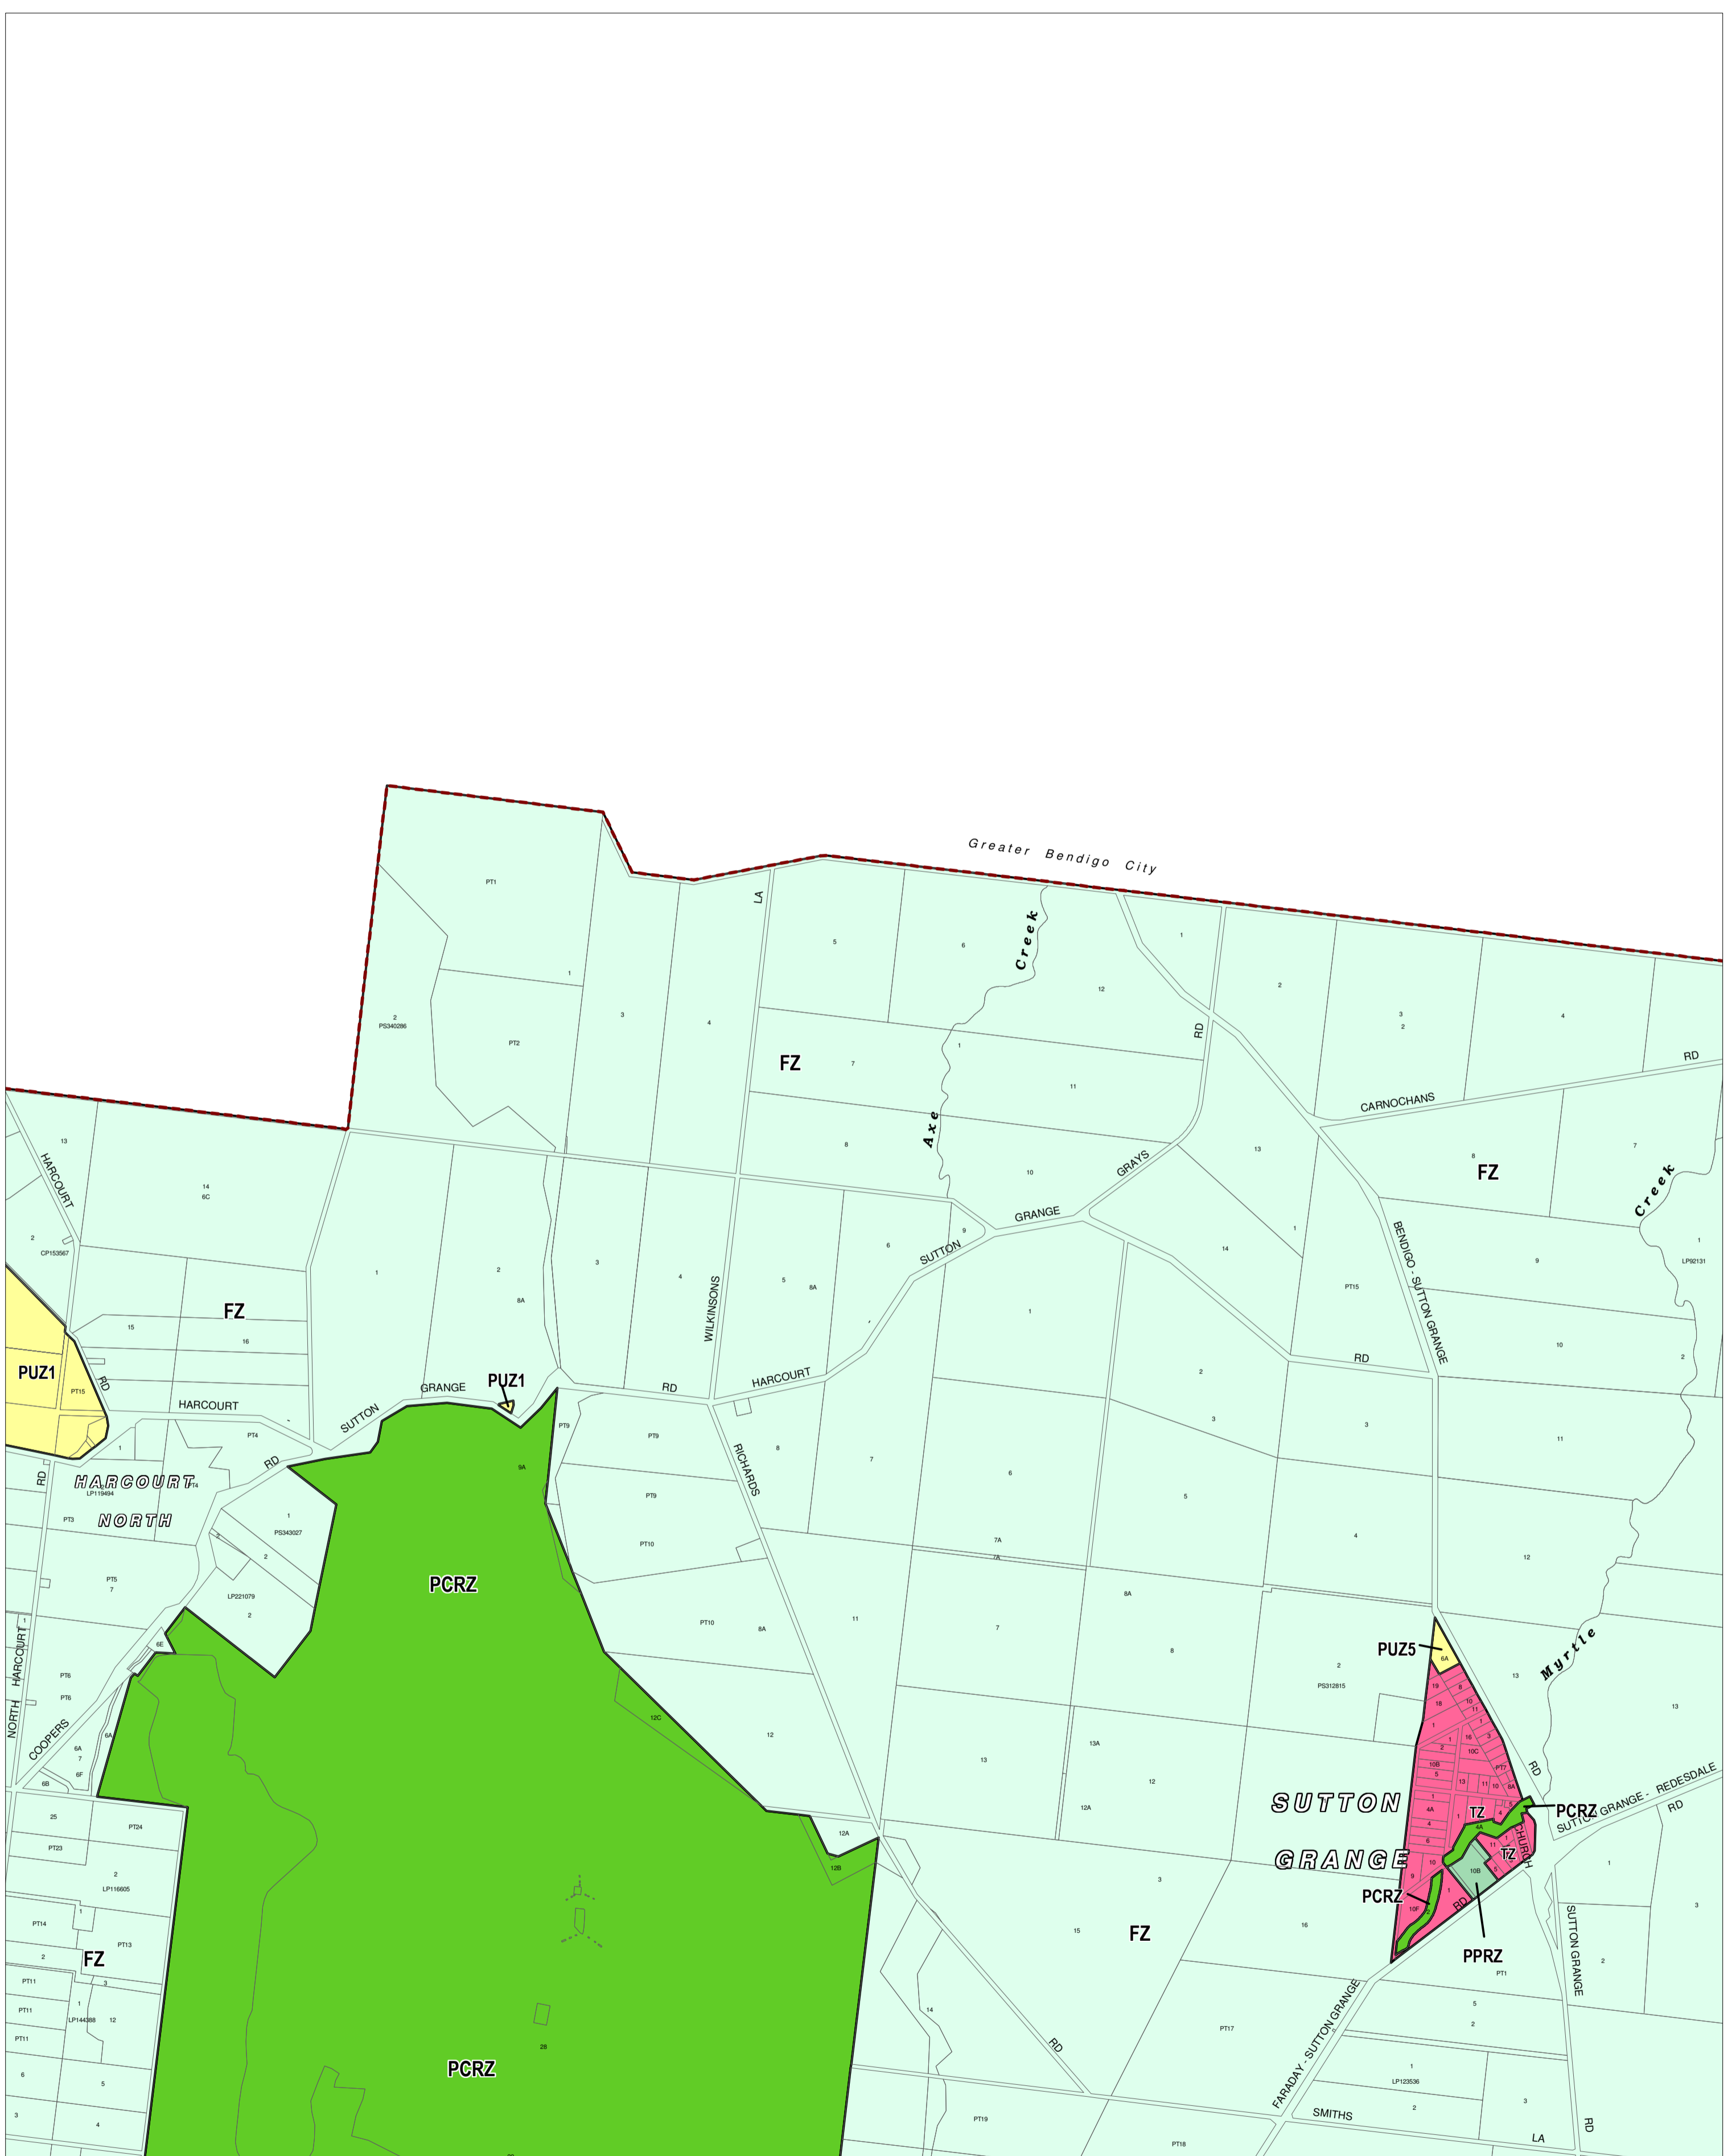

MOUNT ALEXANDER PLANNING SCHEME - LOCAL PROVISION

Public Land	
	Public Conservation And Resource Zone
	Public Park And Recreation Zone
	Public Use Zone - Cemetery/crematorium
	Public Use Zone - Service And Utility
Residential	
	Township Zone
Rural	
	Farming Zone

AUSTRALIAN MAP GRID ZONE 55

Printed: 20/9/2012

AMENDMENT C52

ZONES

MAP No 7