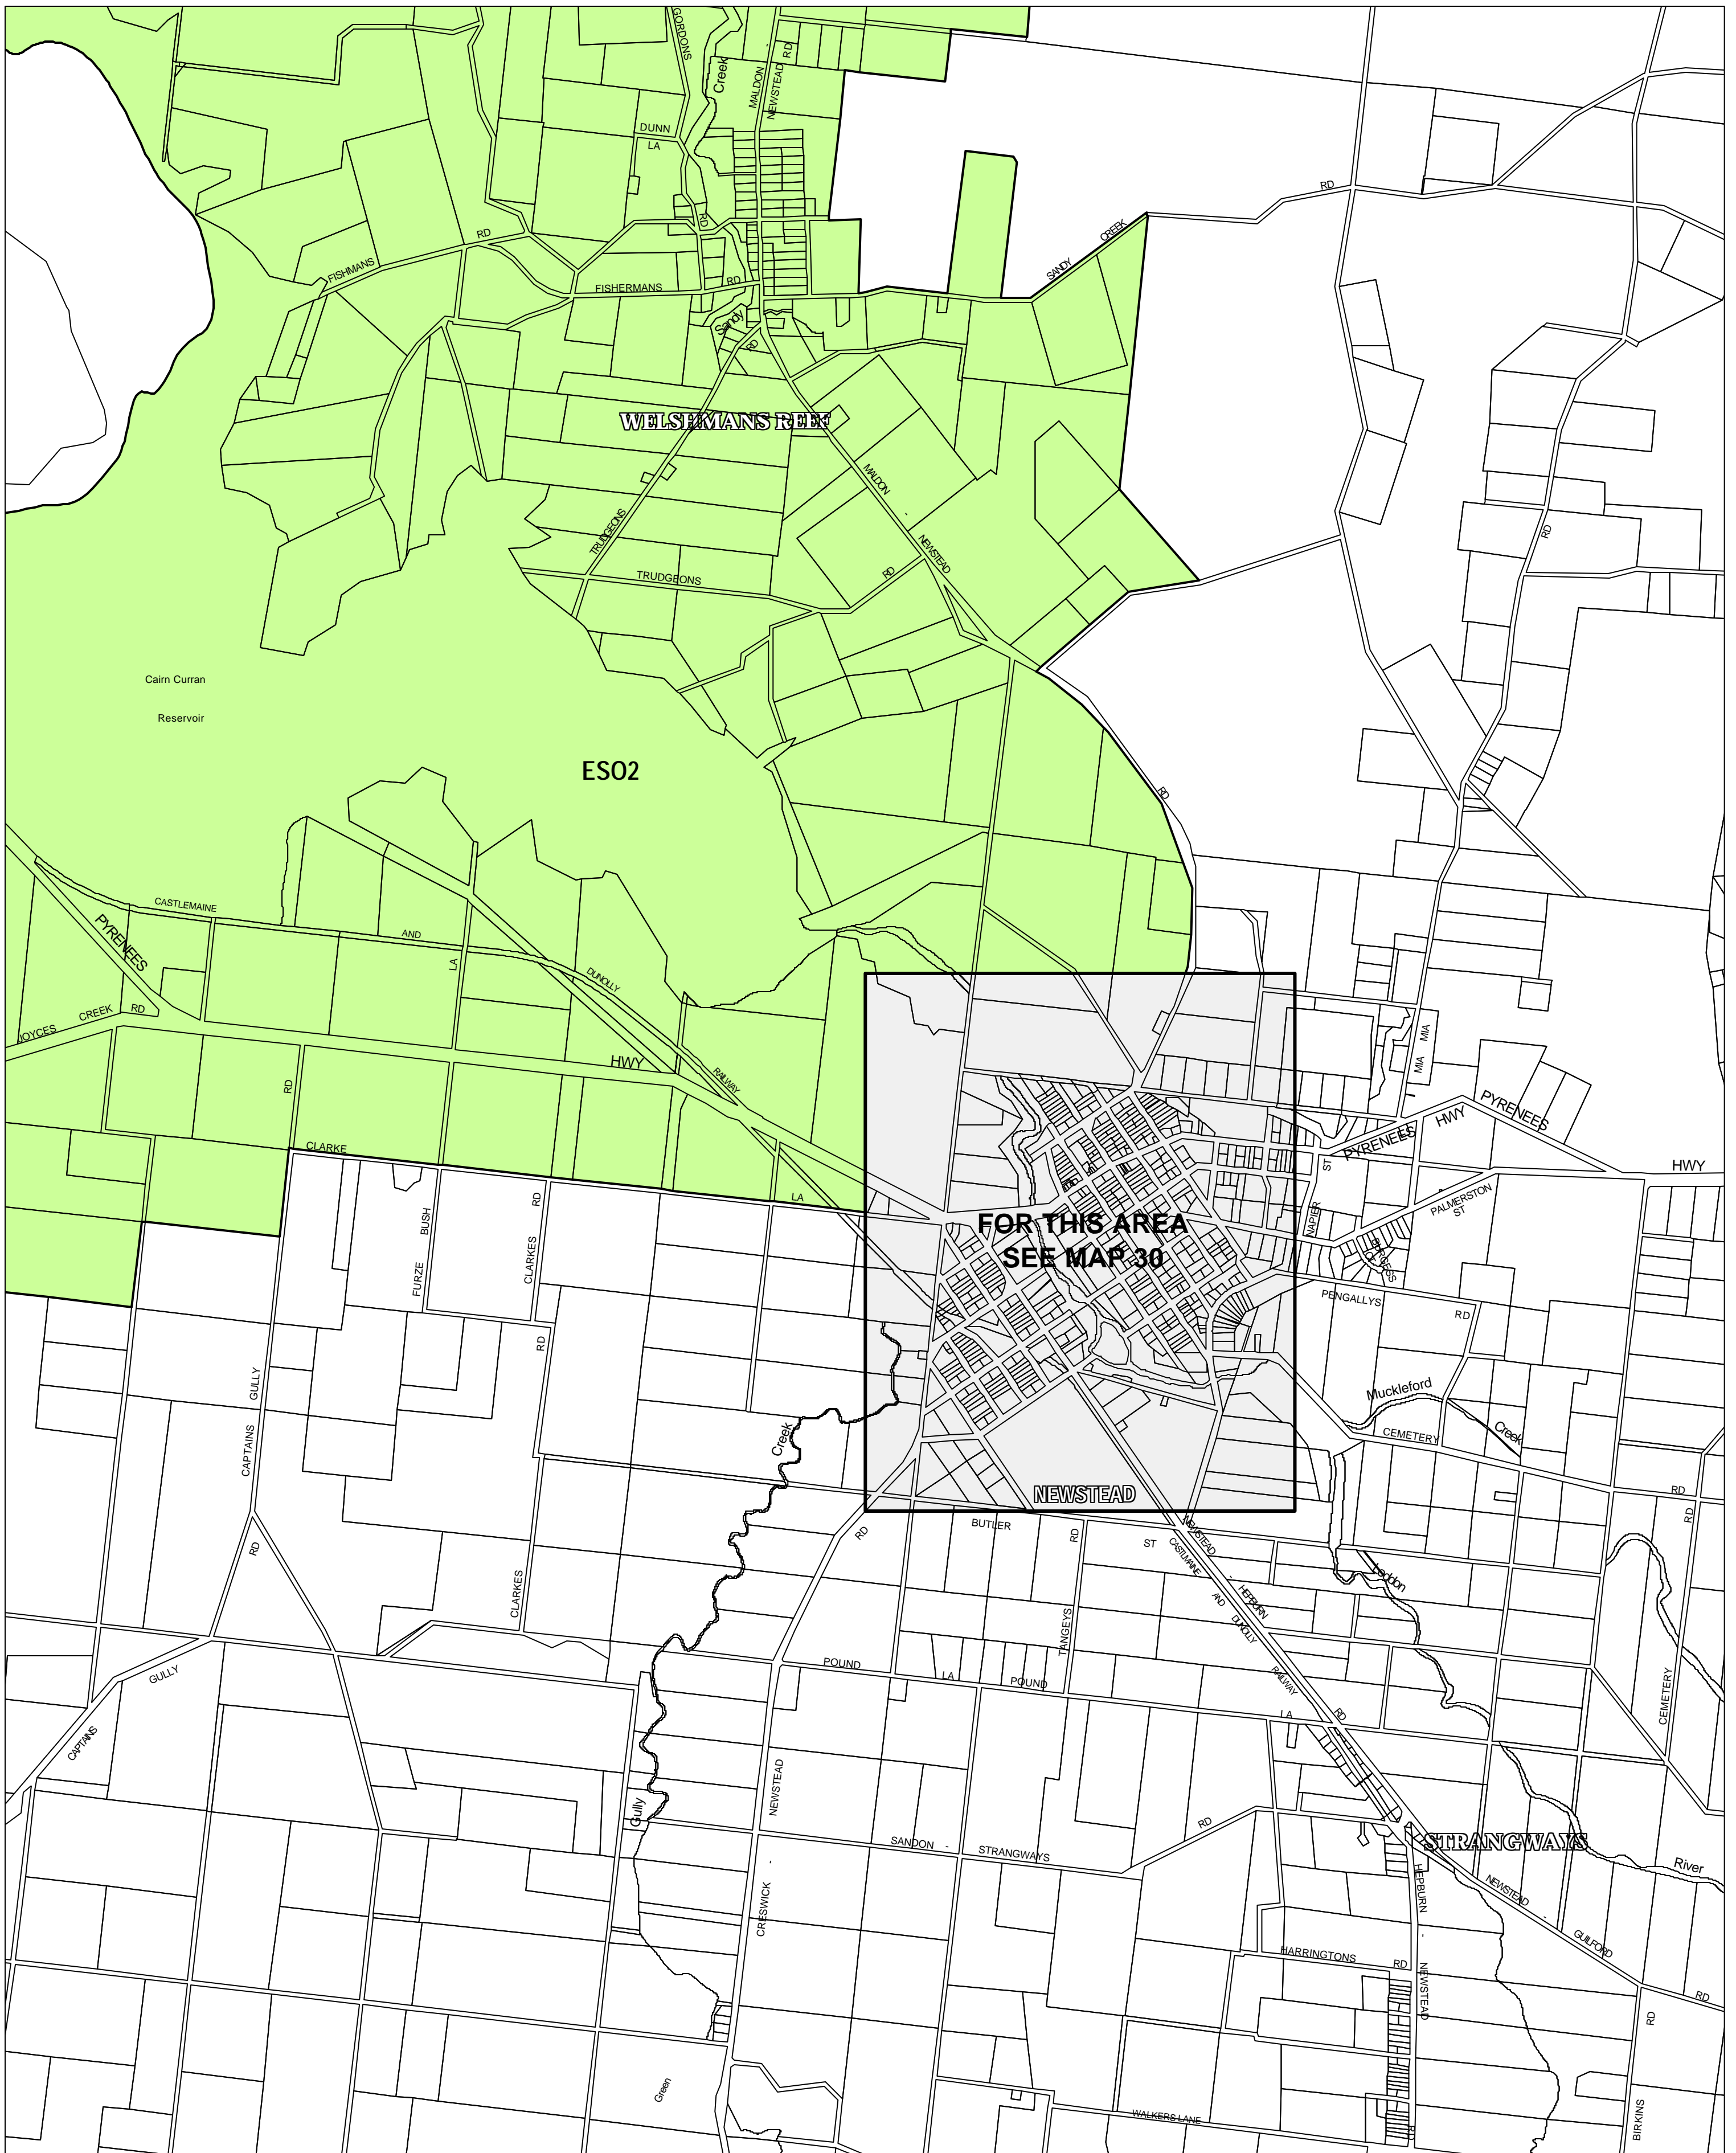

MOUNT ALEXANDER PLANNING SCHEME - LOCAL PROVISION

Overlays

- ES02 Environmental Significance Overlay - Schedule 2

AUSTRALIAN MAP GRID ZONE 55

Printed: 3/10/2007