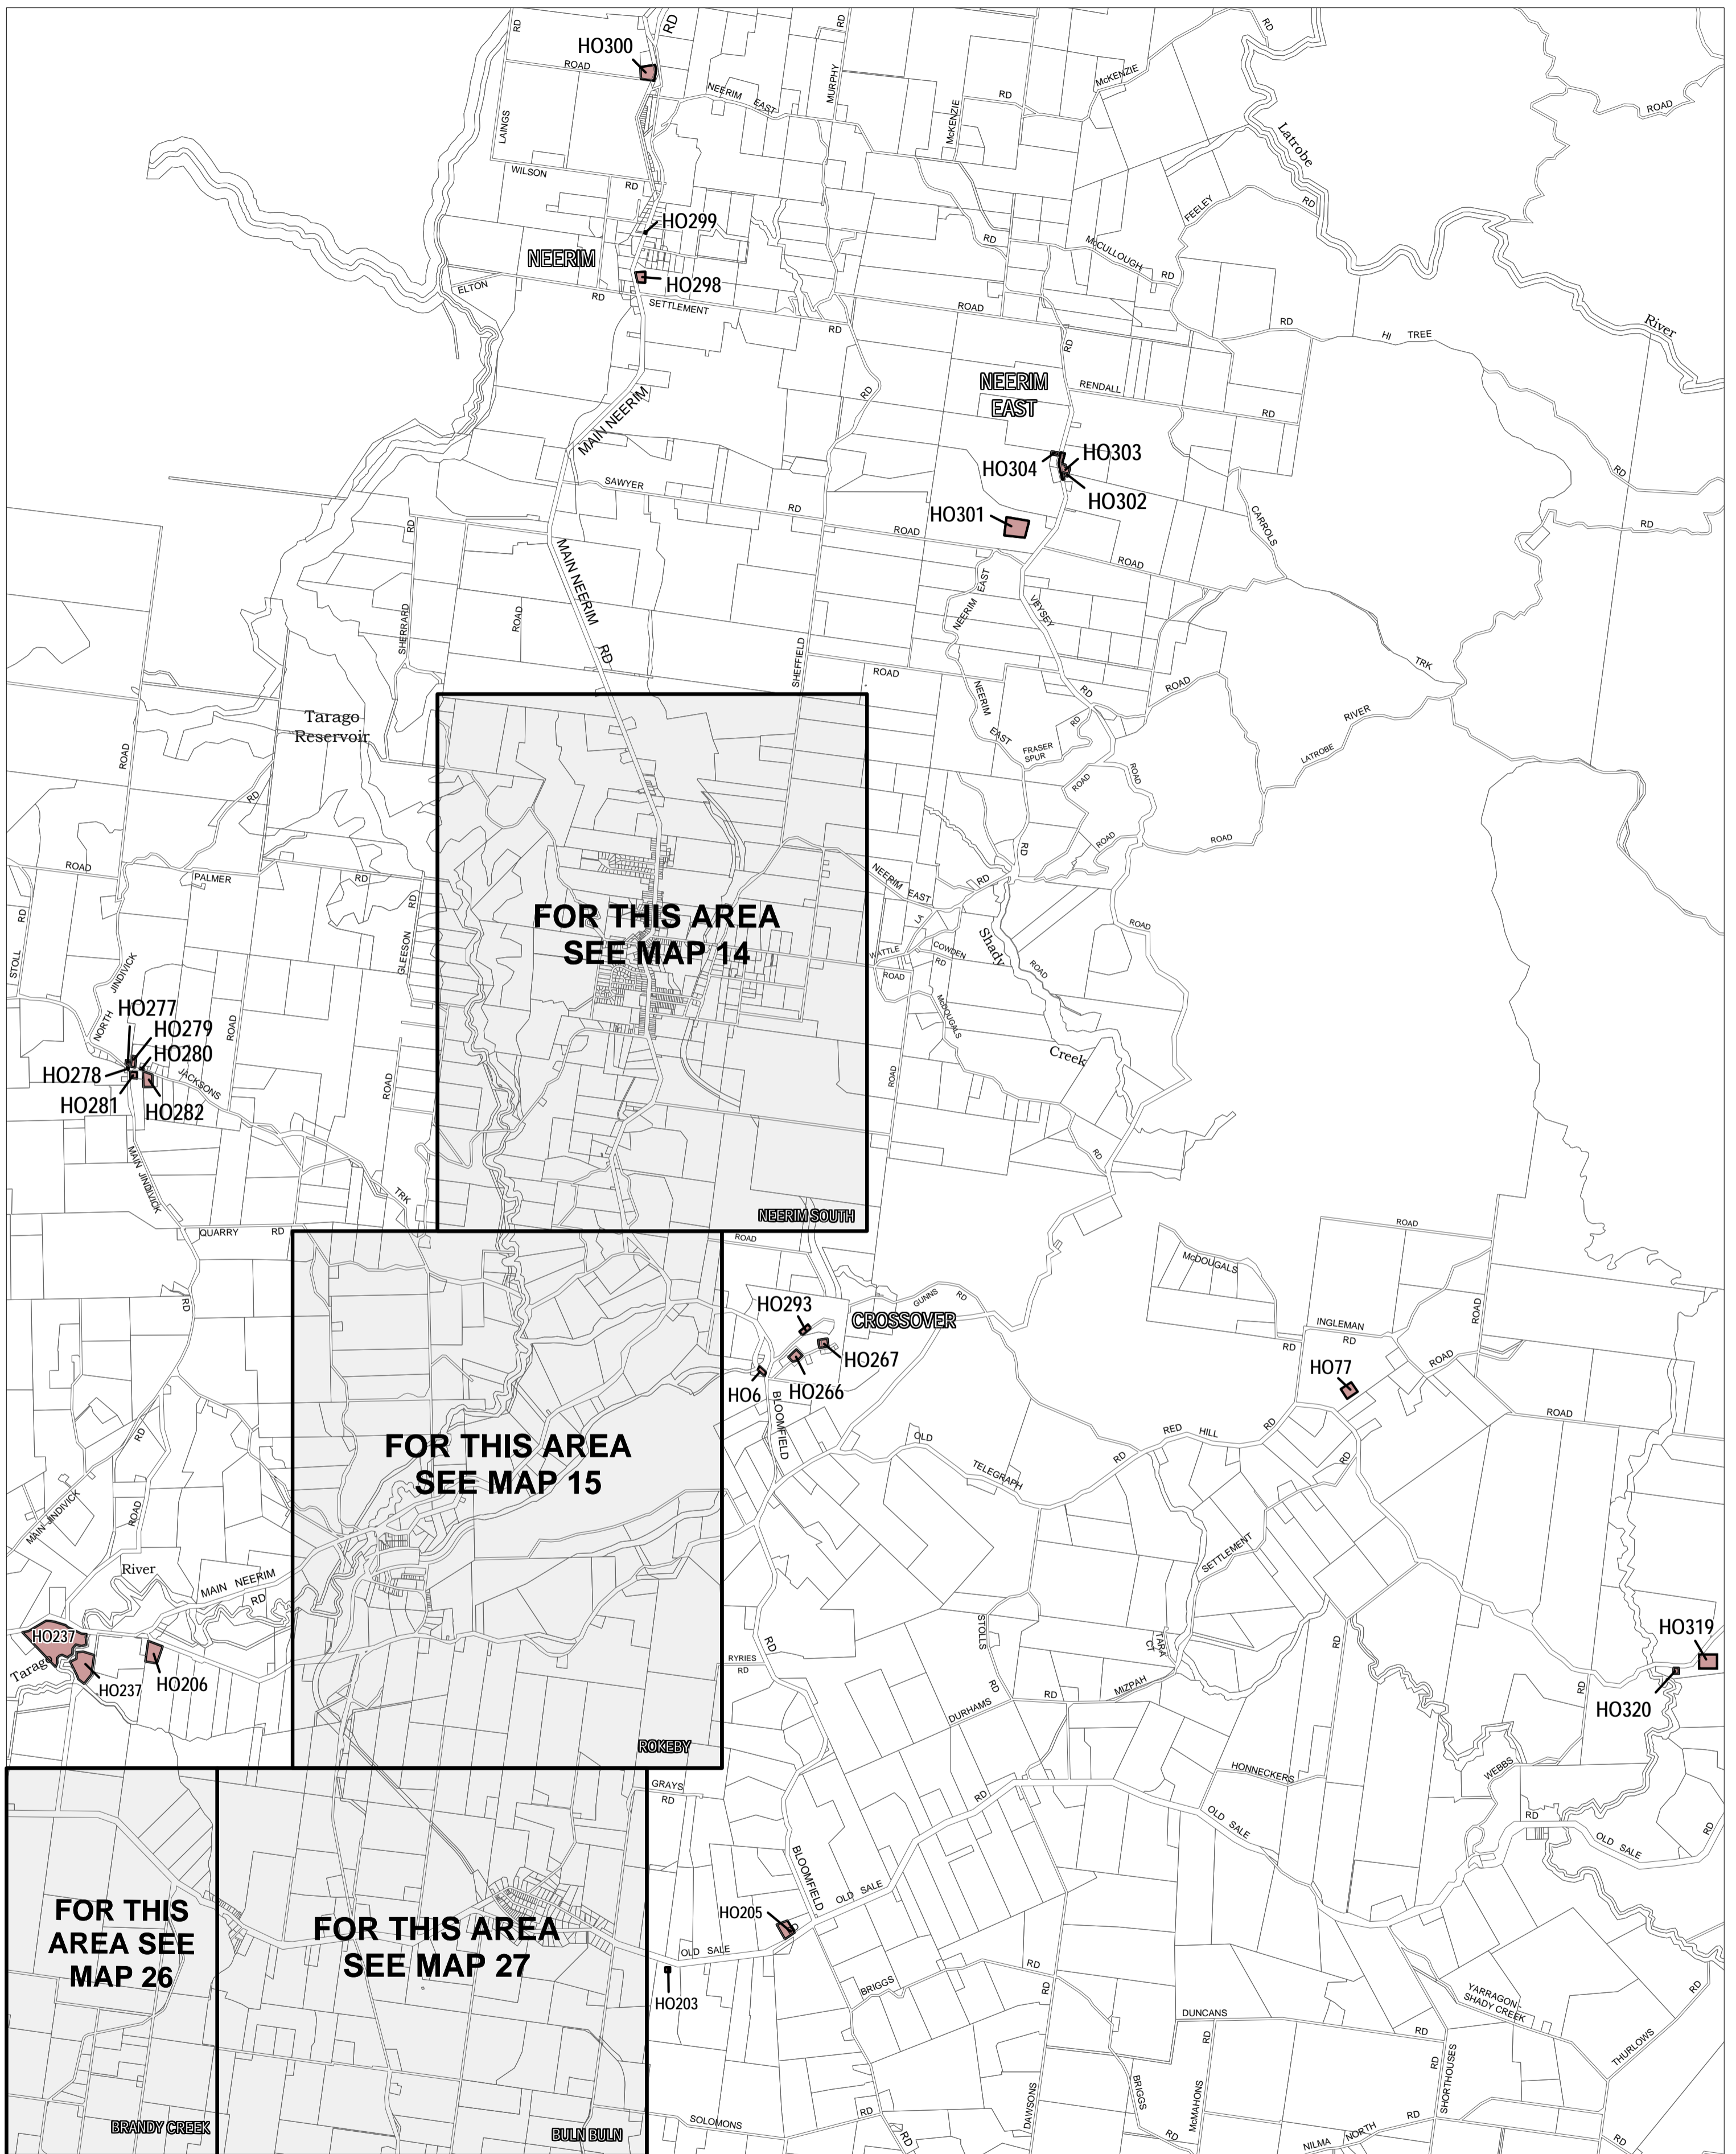

BAW BAW PLANNING SCHEME - LOCAL PROVISION

Overlays

HO Heritage Overlay

AUSTRALIAN MAP GRID ZONE 55

Printed: 2/7/2013

AMENDMENT C90