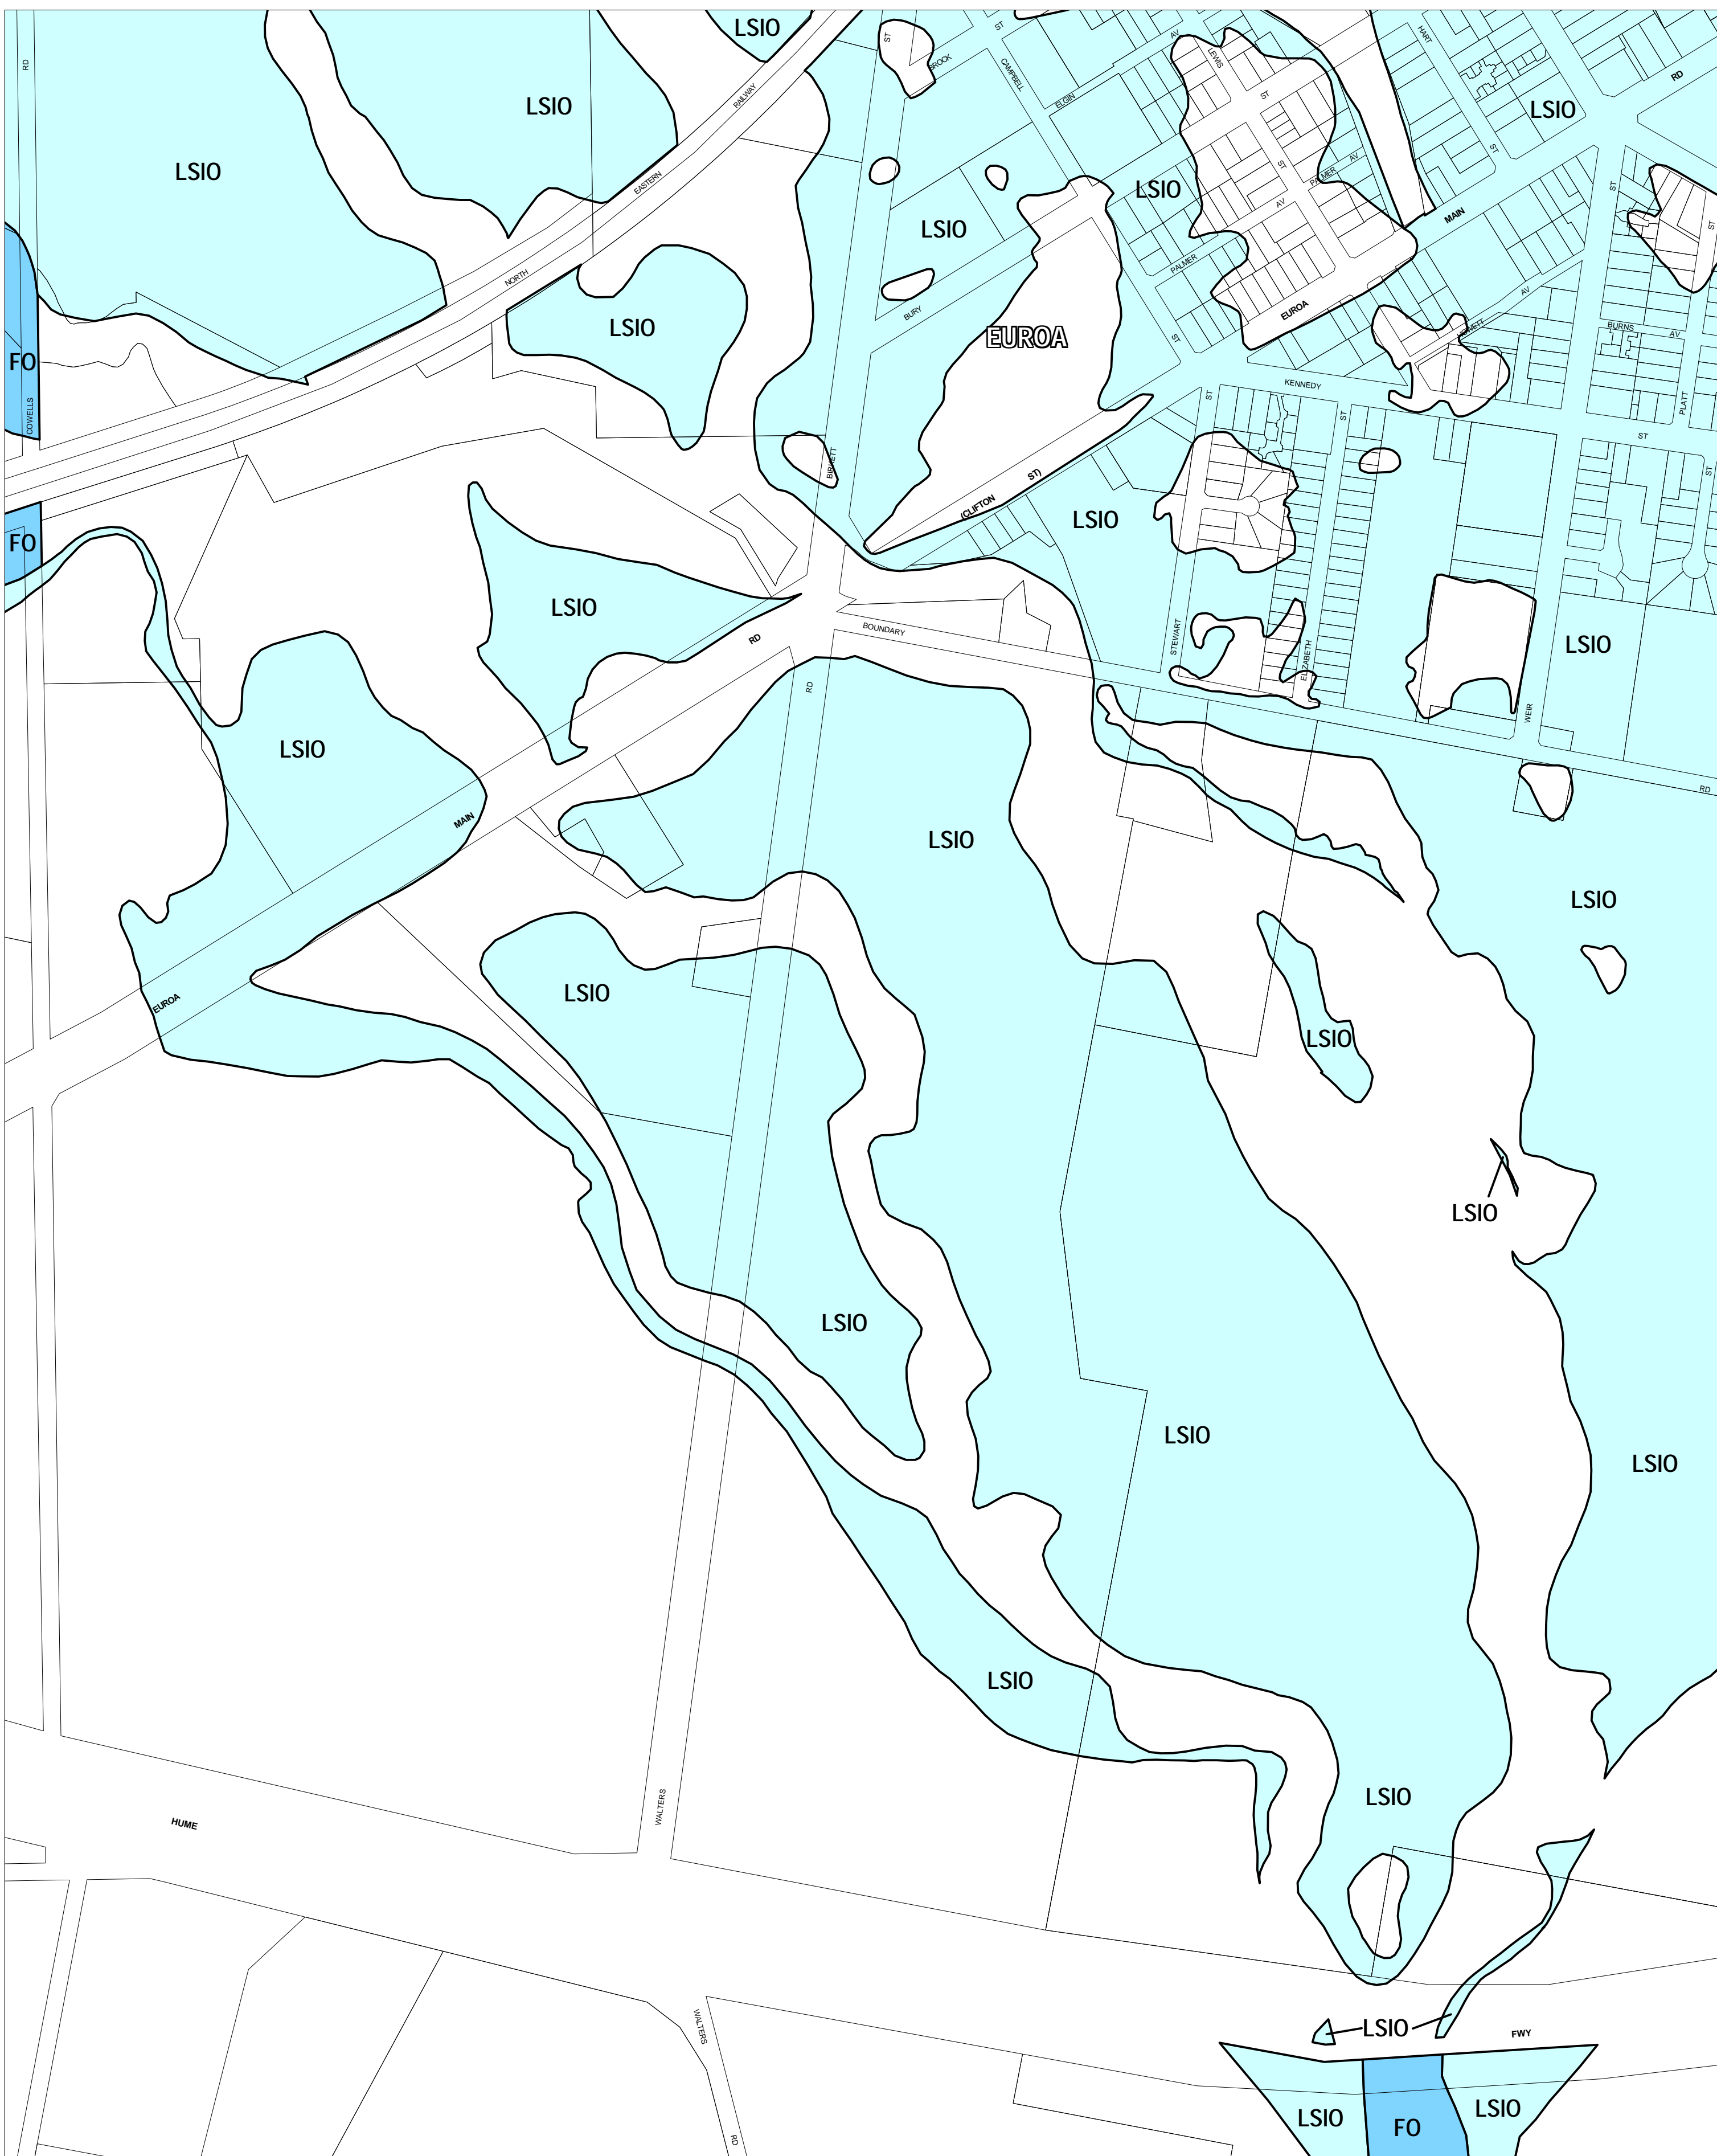

STRATHBOGIE PLANNING SCHEME - LOCAL PROVISION

Amendment C14
Printed: 12/4/2006

INDEX TO ADJOINING METRIC SERIES MAP