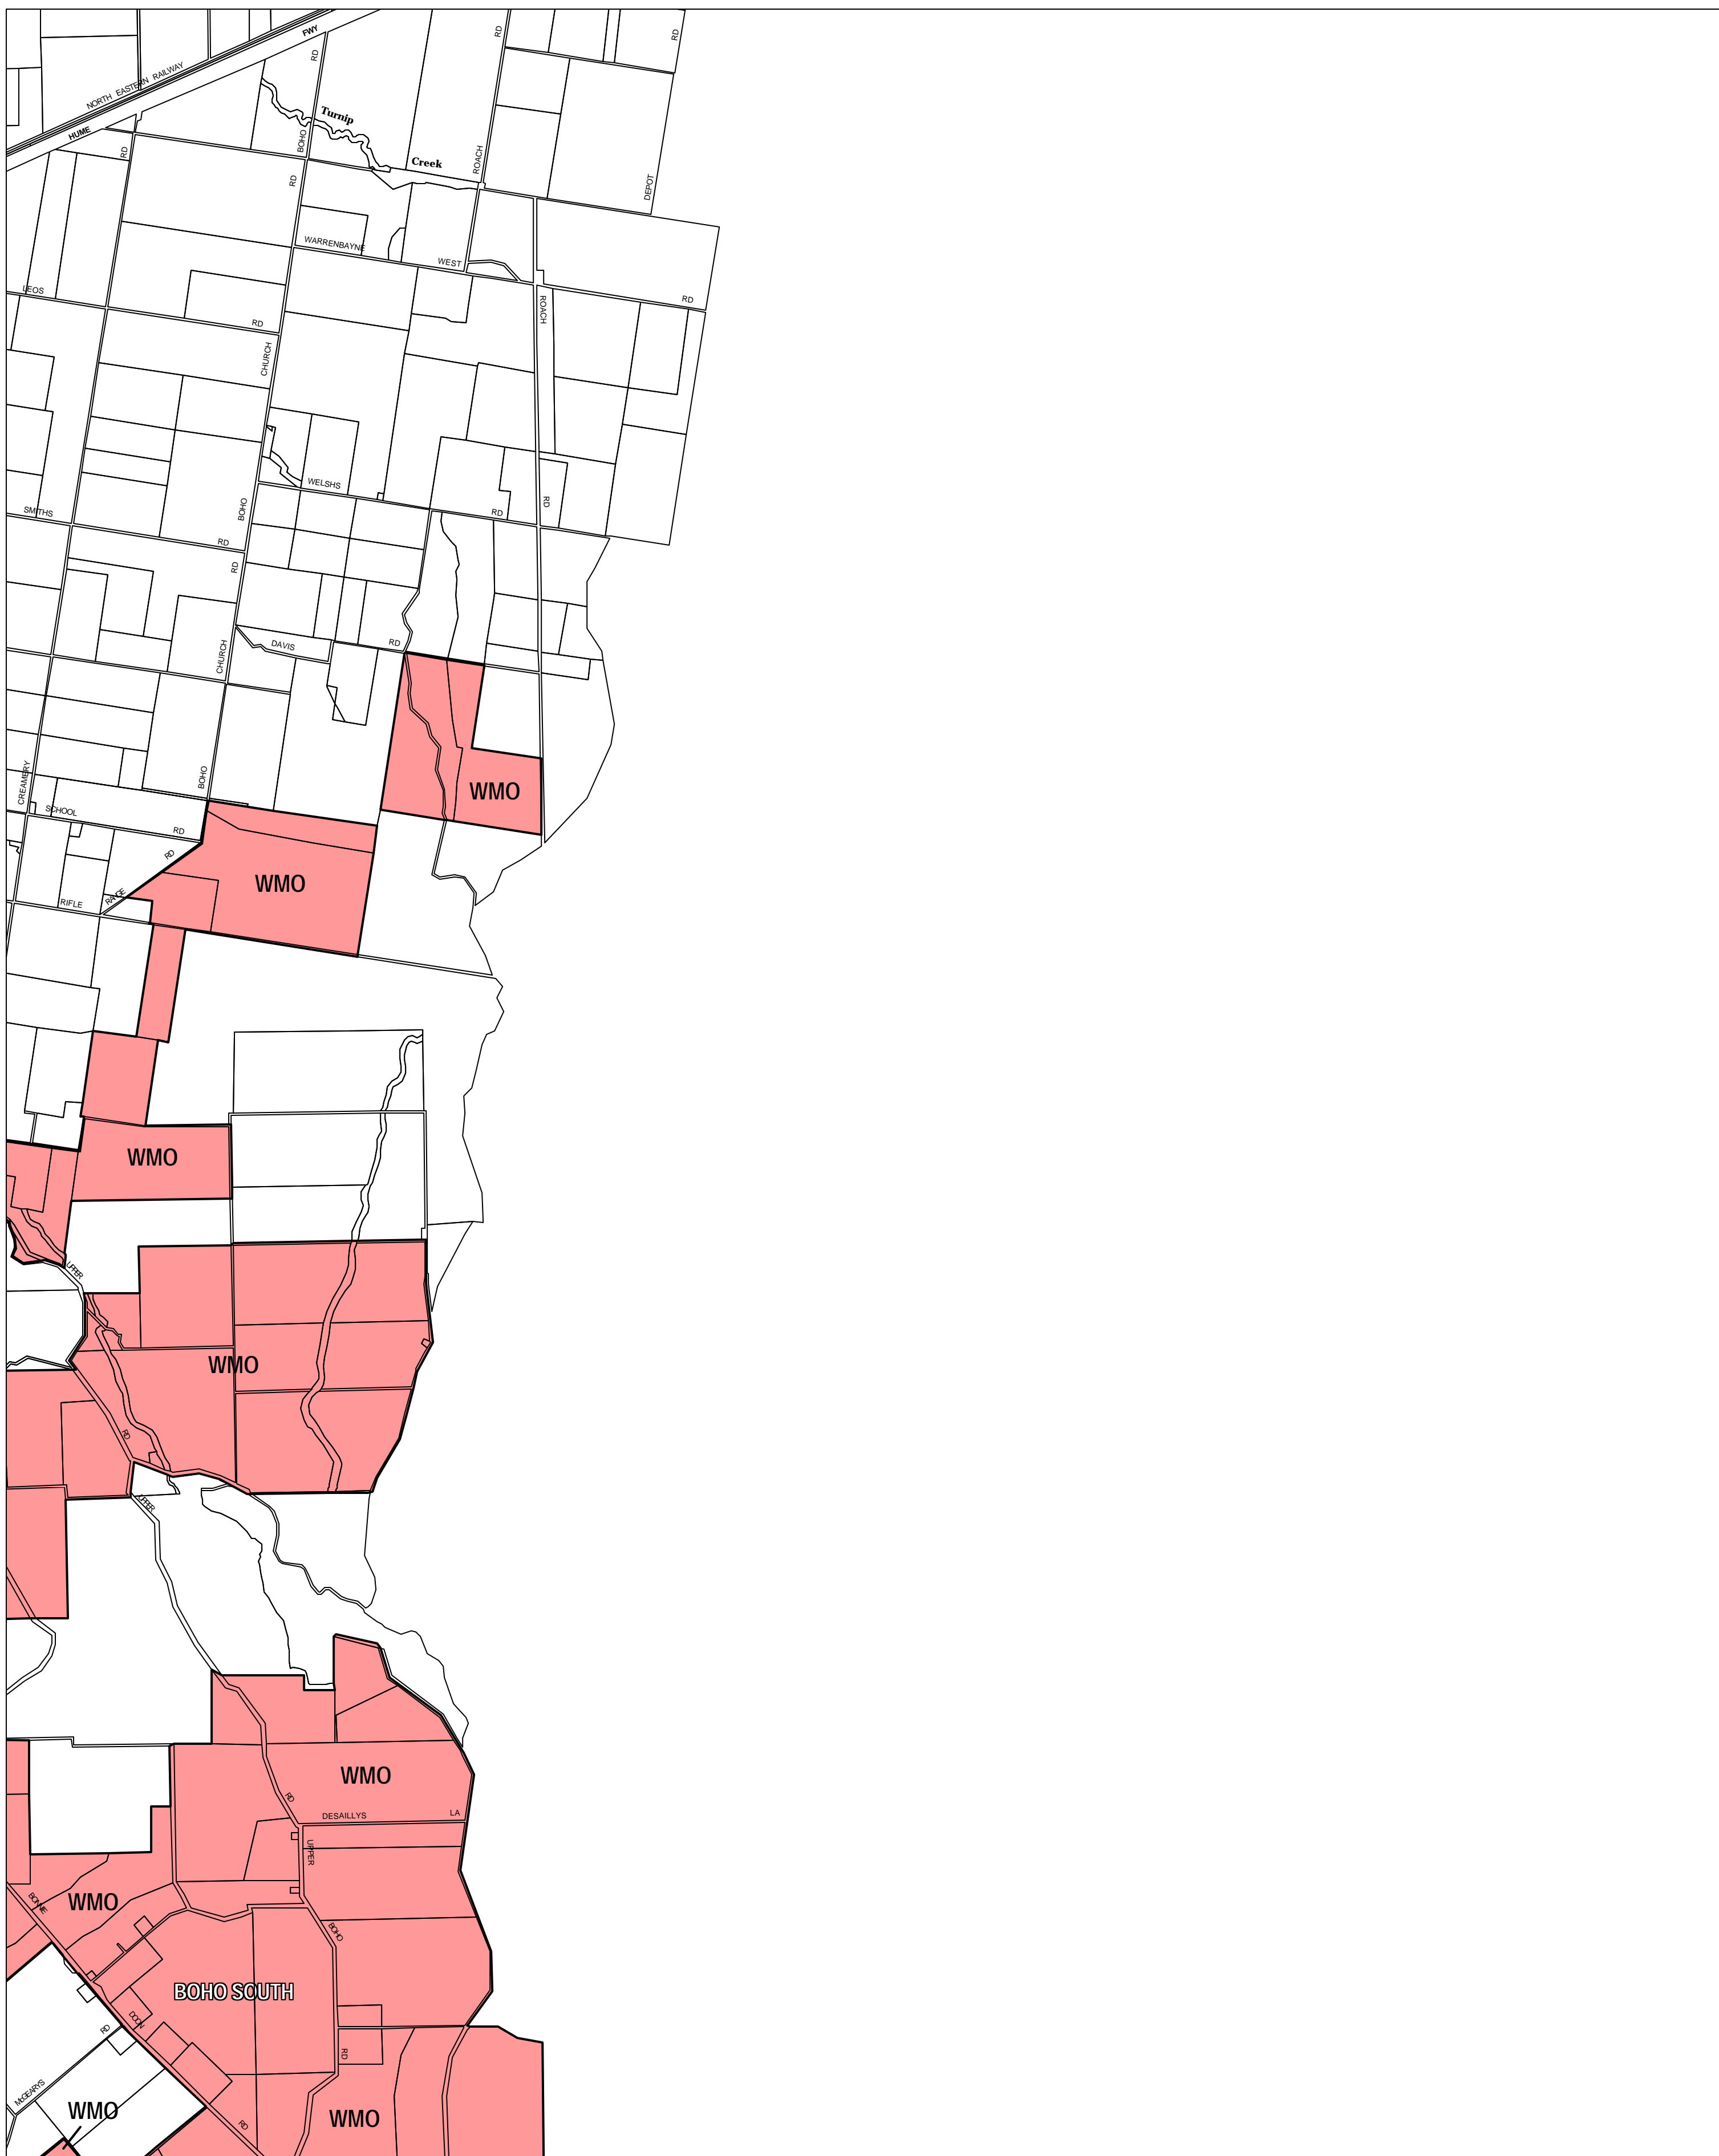

STRATHBOGIE PLANNING SCHEME - LOCAL PROVISION

Overlays

Wildfire Management Overlay

Printed: 12/6/2007

AMENDMENT C17

WILDFIRE MANAGEMENT OVERLAY

MAP No 8WMO