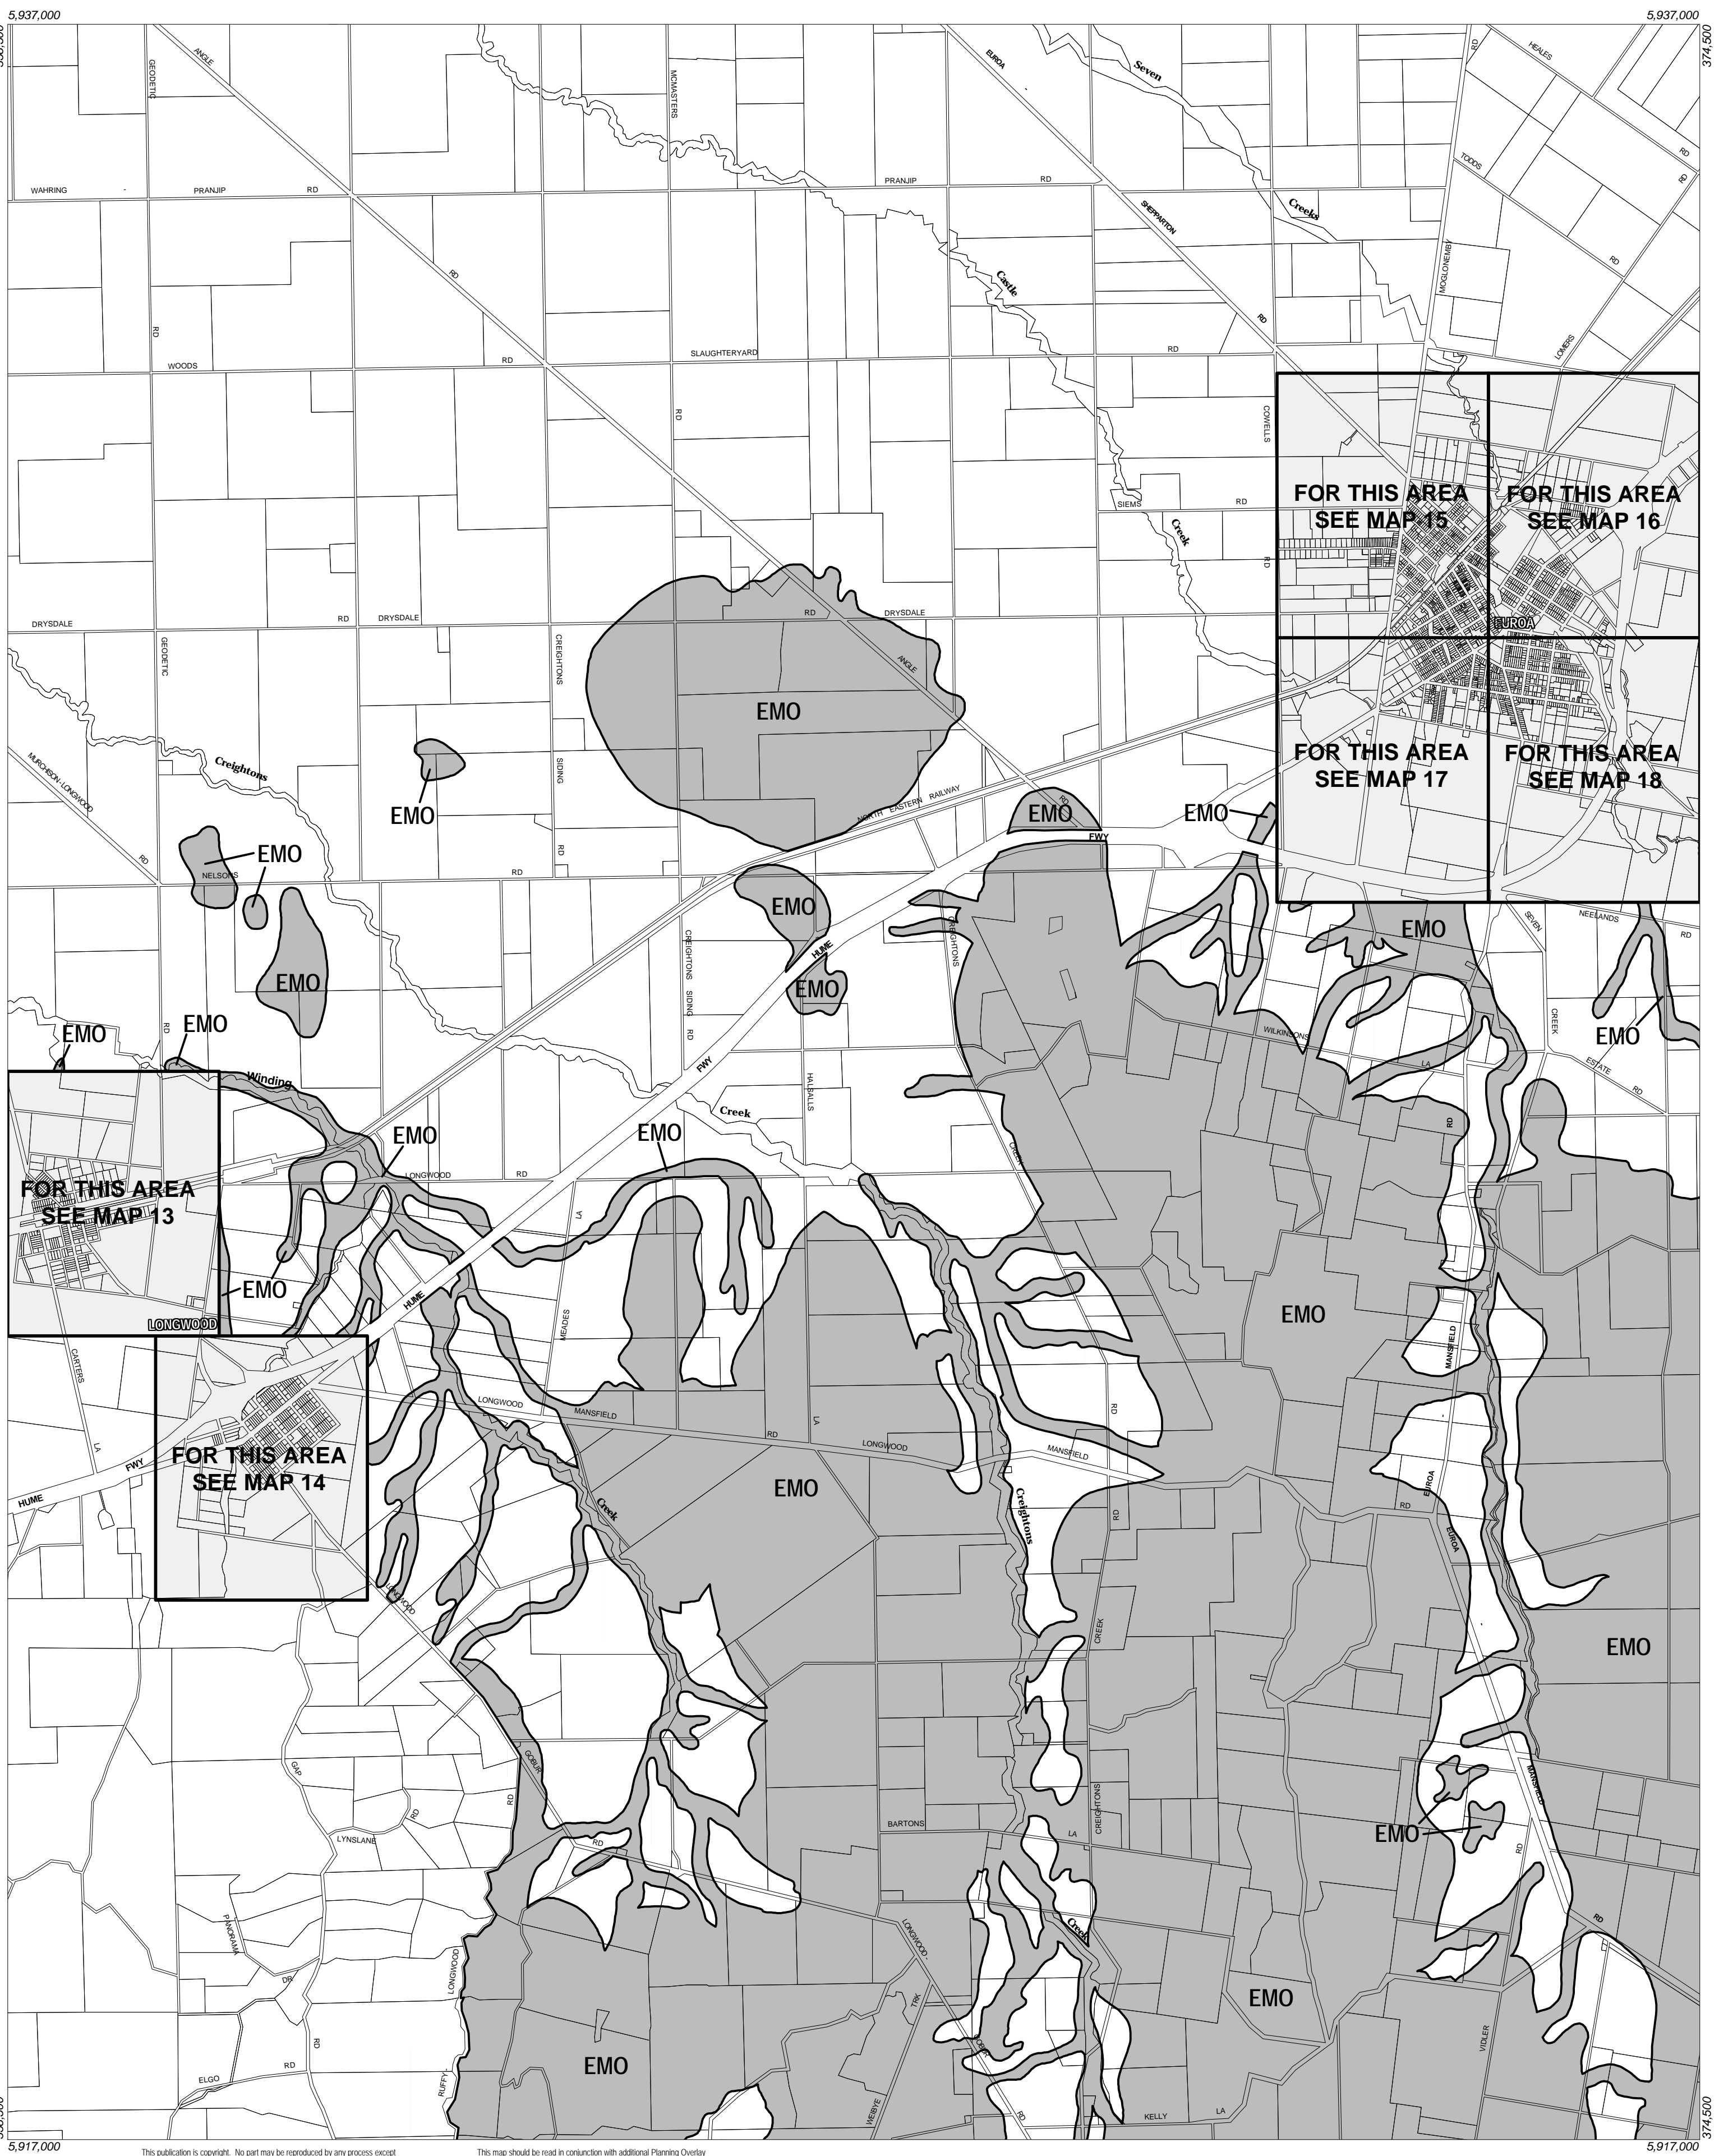

STRATHBOGIE PLANNING SCHEME - LOCAL PROVISION

Overlays
EMO Erosion Management Overlay

AUSTRALIAN MAP GRID ZONE 55

Printed: 19/6/2003