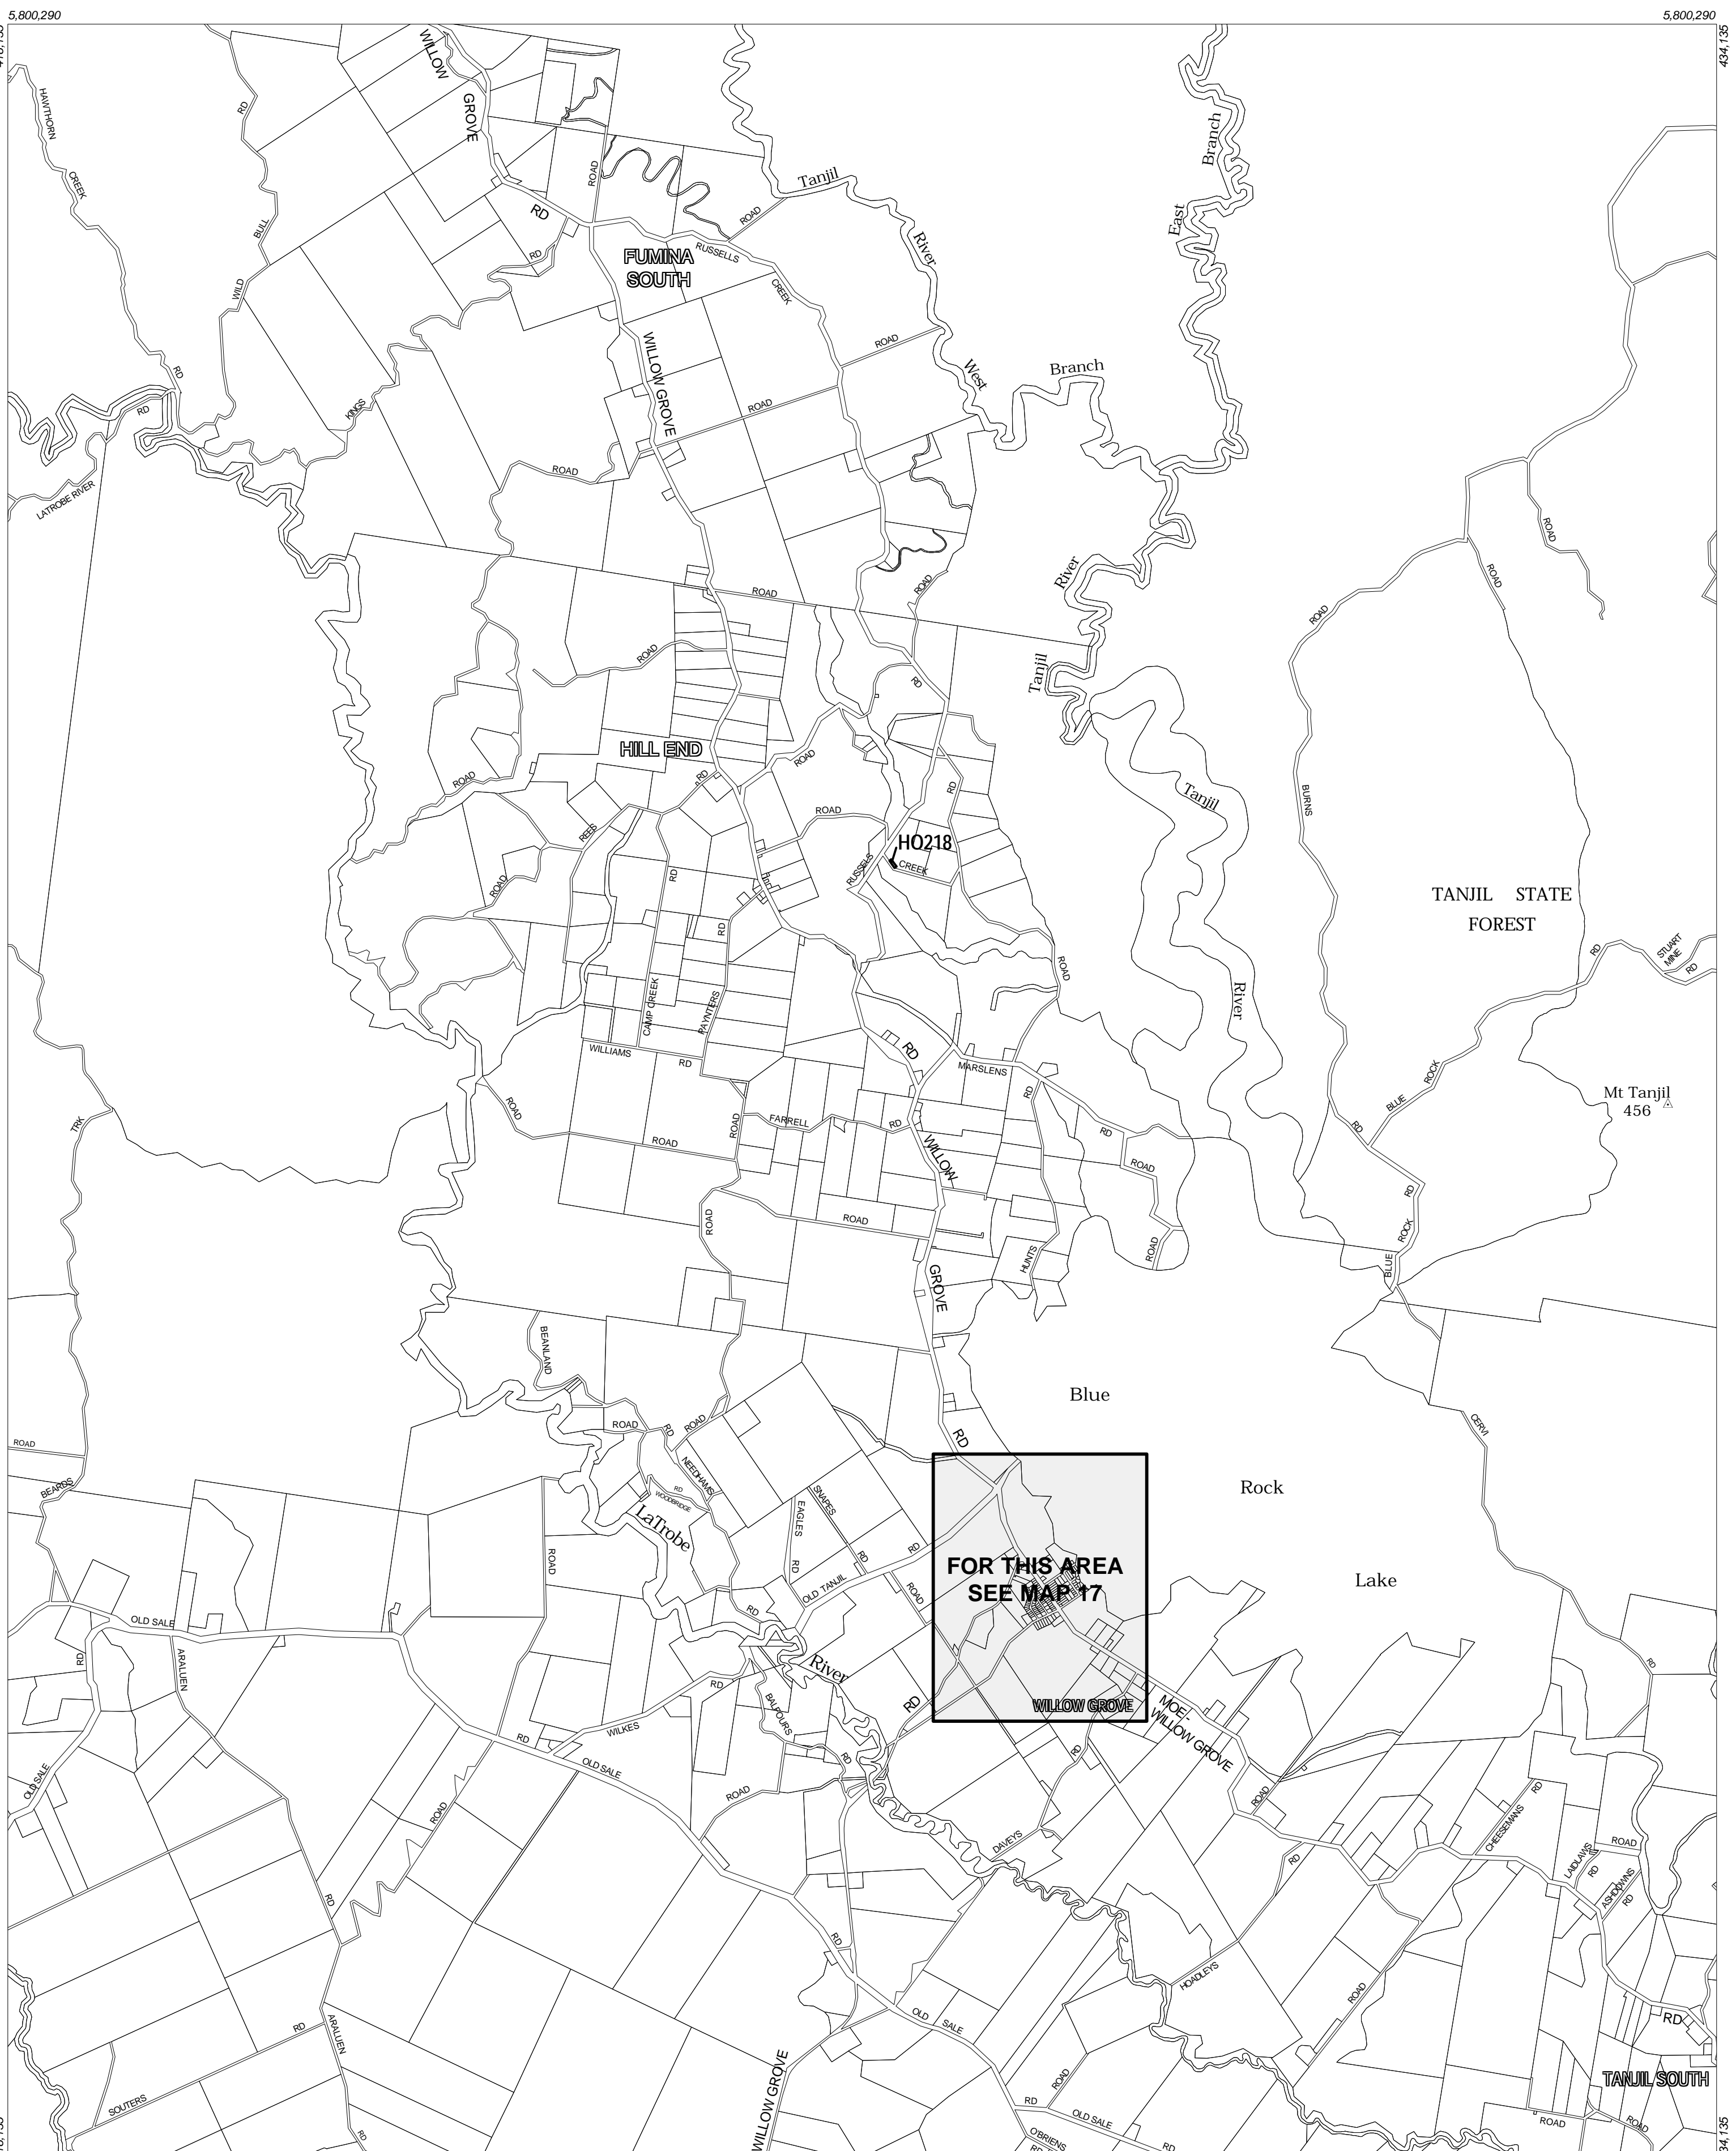

BAW BAW PLANNING SCHEME - LOCAL PROVISION

5,780,290
 This publication is copyright. No part may be reproduced by any process except in accordance with the provisions of the Copyright Act. © State of Victoria.

This map should be read in conjunction with additional Planning Overlay Maps (if applicable) as indicated on the INDEX TO MAPS.

Overlays	
HO	Heritage Overlay

AUSTRALIAN MAP GRID ZONE 55

Amendment C17
 Printed: 4/2/2003