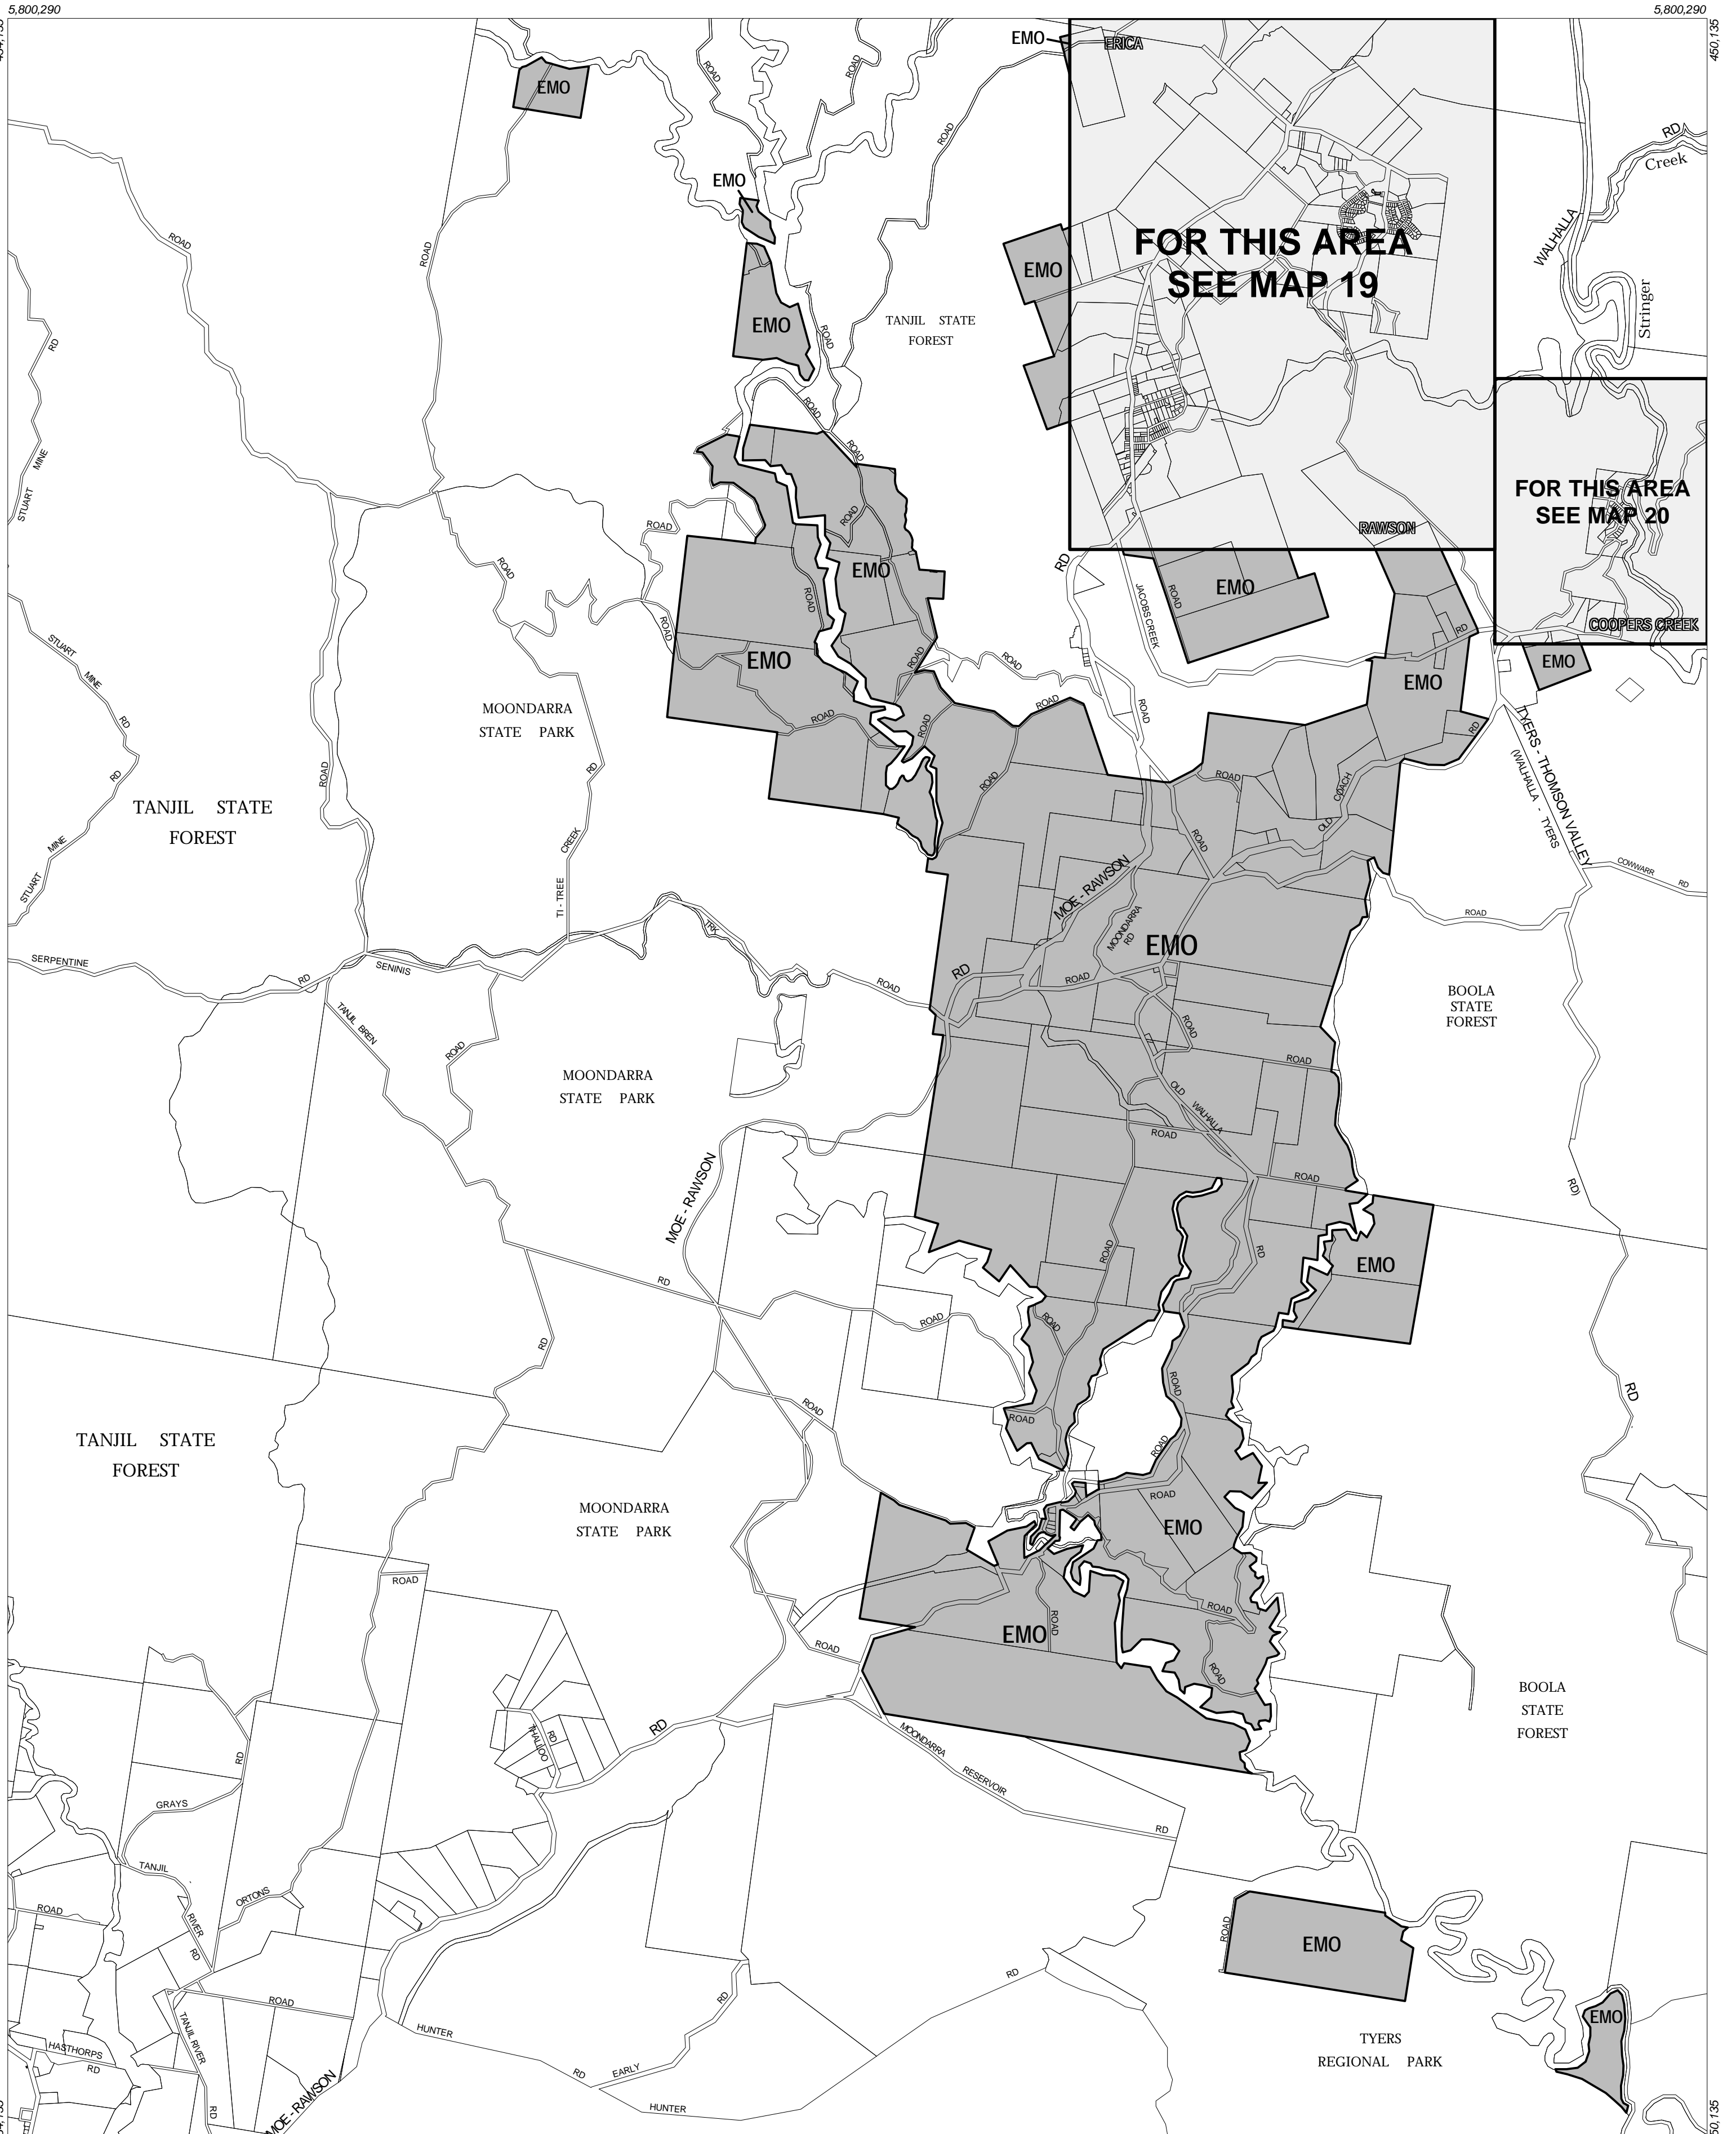

BAW BAW PLANNING SCHEME - LOCAL PROVISION

This publication is copyright. No part may be reproduced by any process except in accordance with the provisions of the Copyright Act. © State of Victoria.

This map should be read in conjunction with additional Planning Overlay Maps (if applicable) as indicated on the INDEX TO MAPS.

Overlays

EMO Erosion Management Overlay

Amendment C17
Printed: 4/2/2003