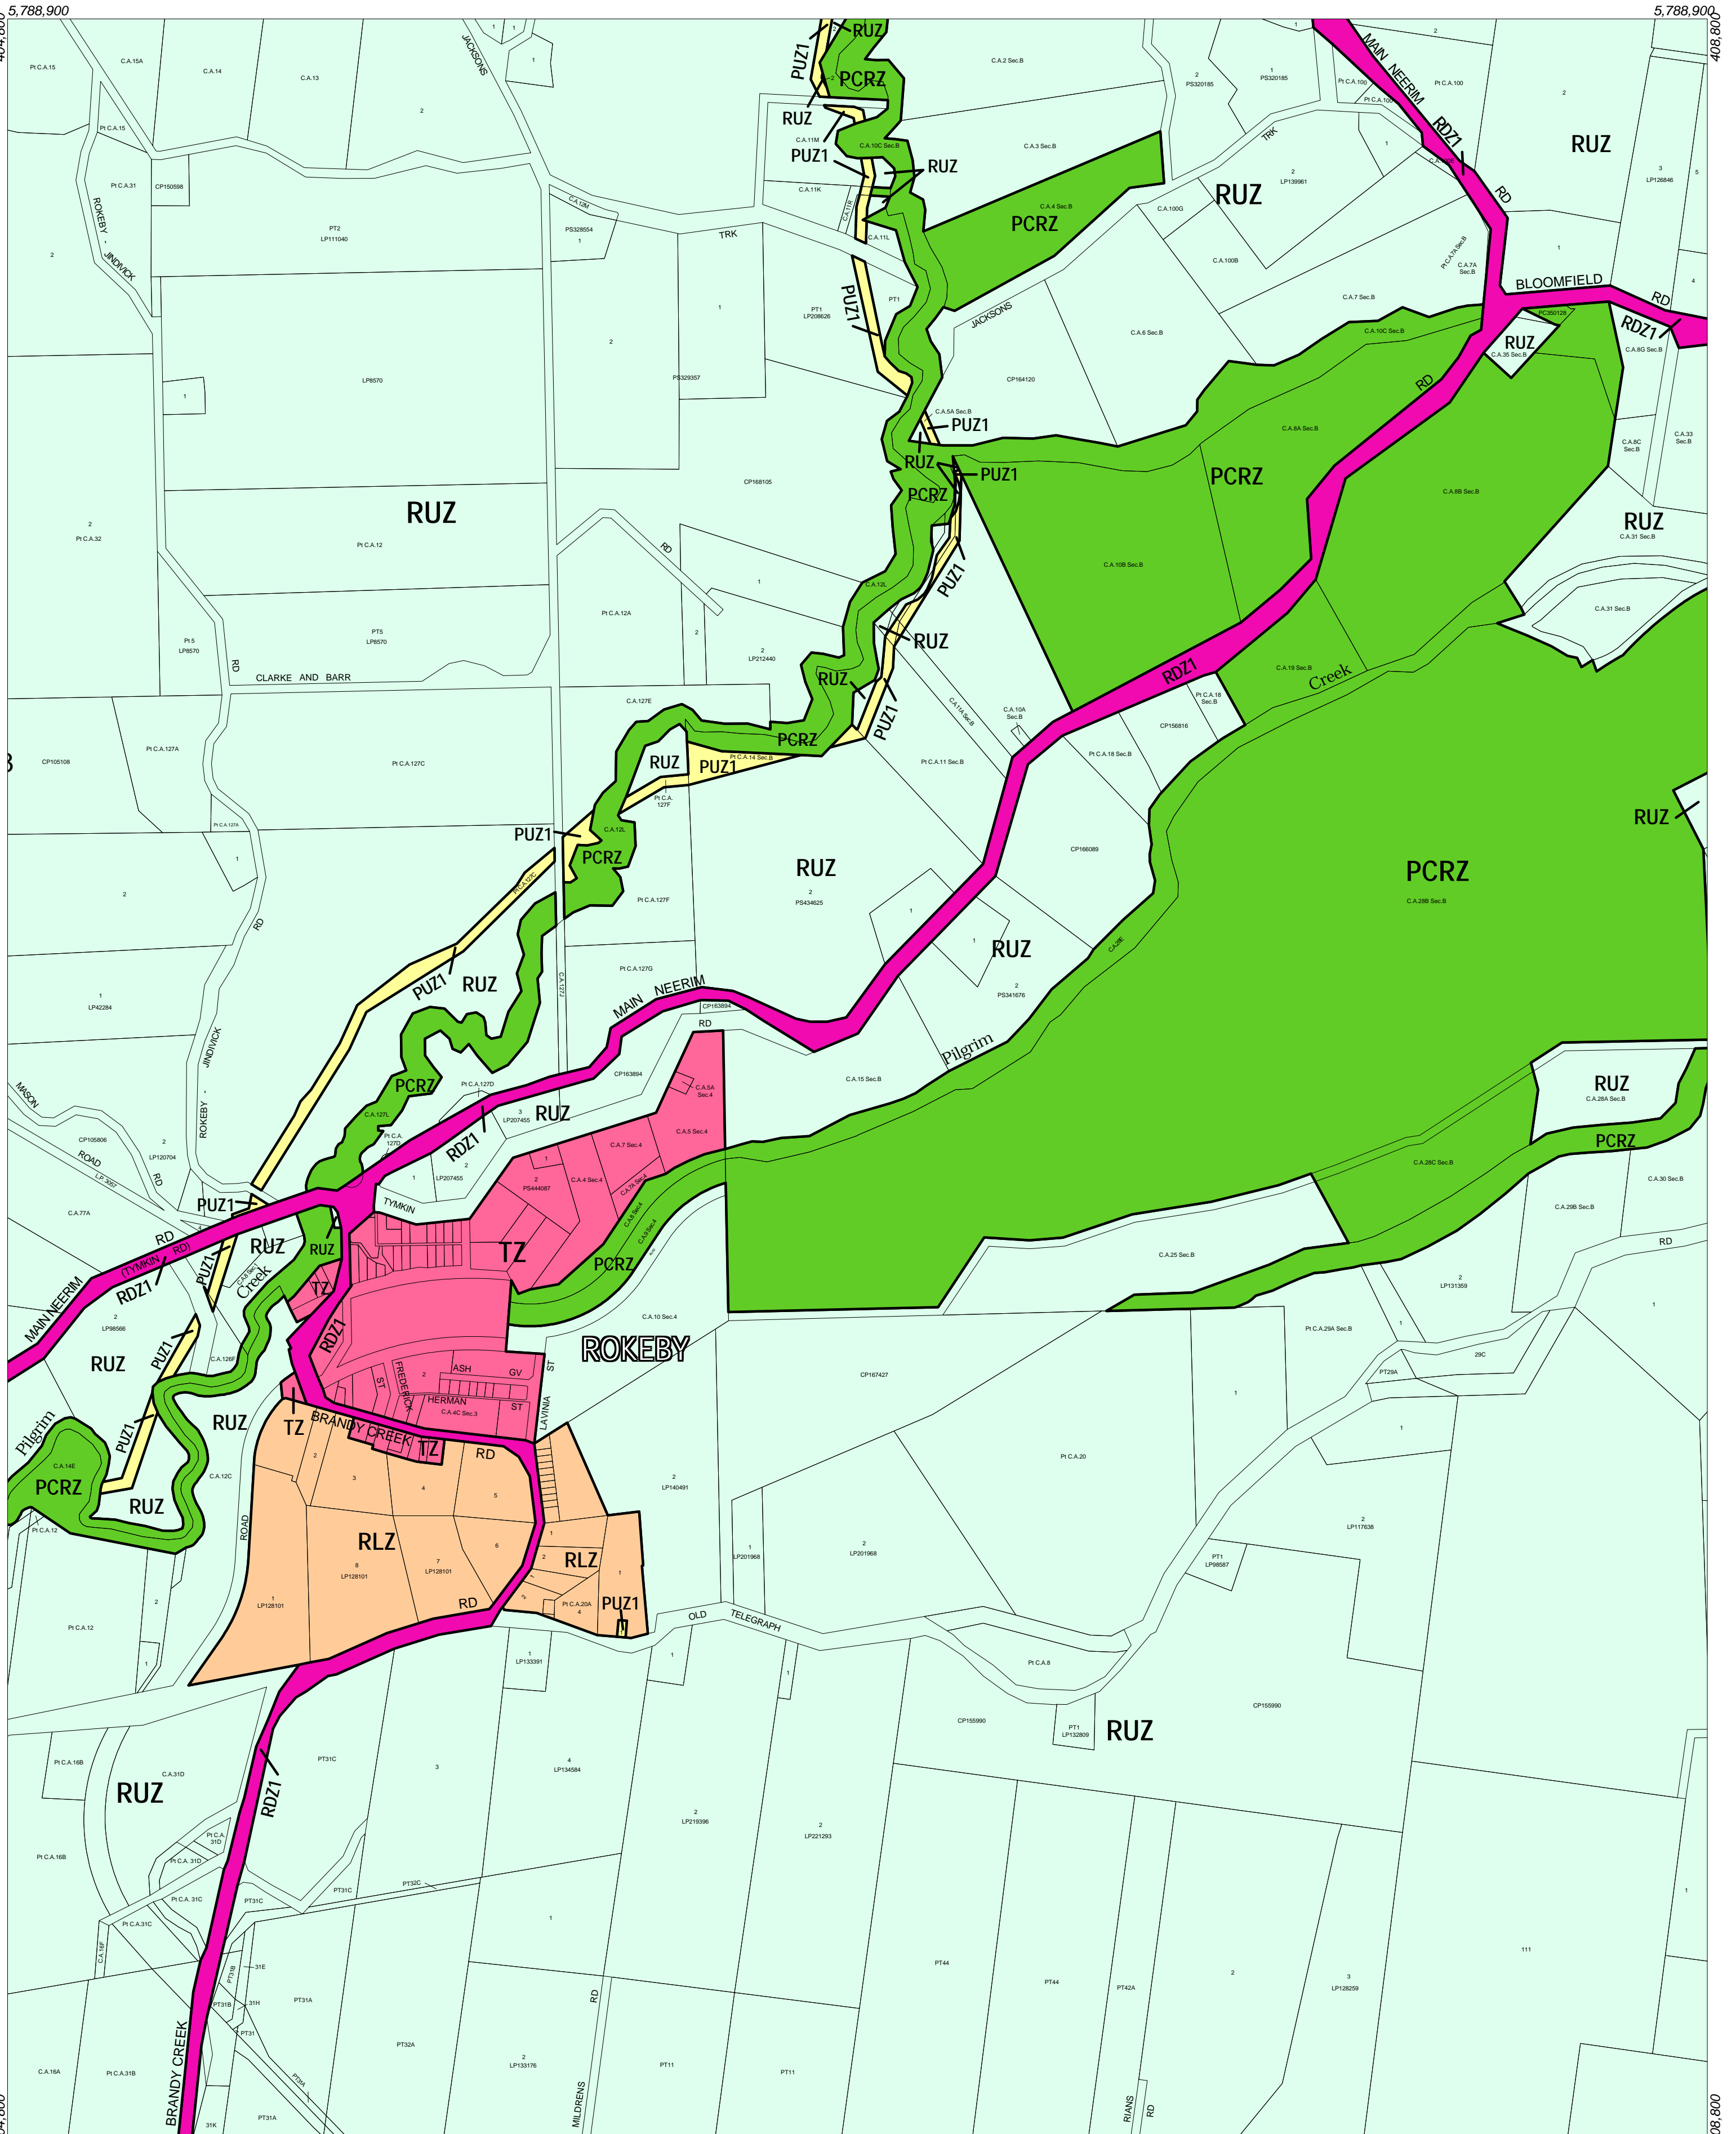

BAW BAW PLANNING SCHEME - LOCAL PROVISION

This publication is copyright. No part may be reproduced by any process except in accordance with the provisions of the Copyright Act. © State of Victoria.
 This map should be read in conjunction with additional Planning Overlay Maps (if applicable) as indicated on the INDEX TO MAPS.

Public Land	
	Public Conservation And Resource Zone
	Public Use Zone Service And Utility
Residential	
	Township Zone
Rural	
	Rural Living Zone
	Rural Zone

200 0 200 400 600 800 1000 m

AUSTRALIAN MAP GRID ZONE 55

Amendment C30
Printed: 13/1/2005

INDEX TO ADJOINING METRIC SERIES MAP