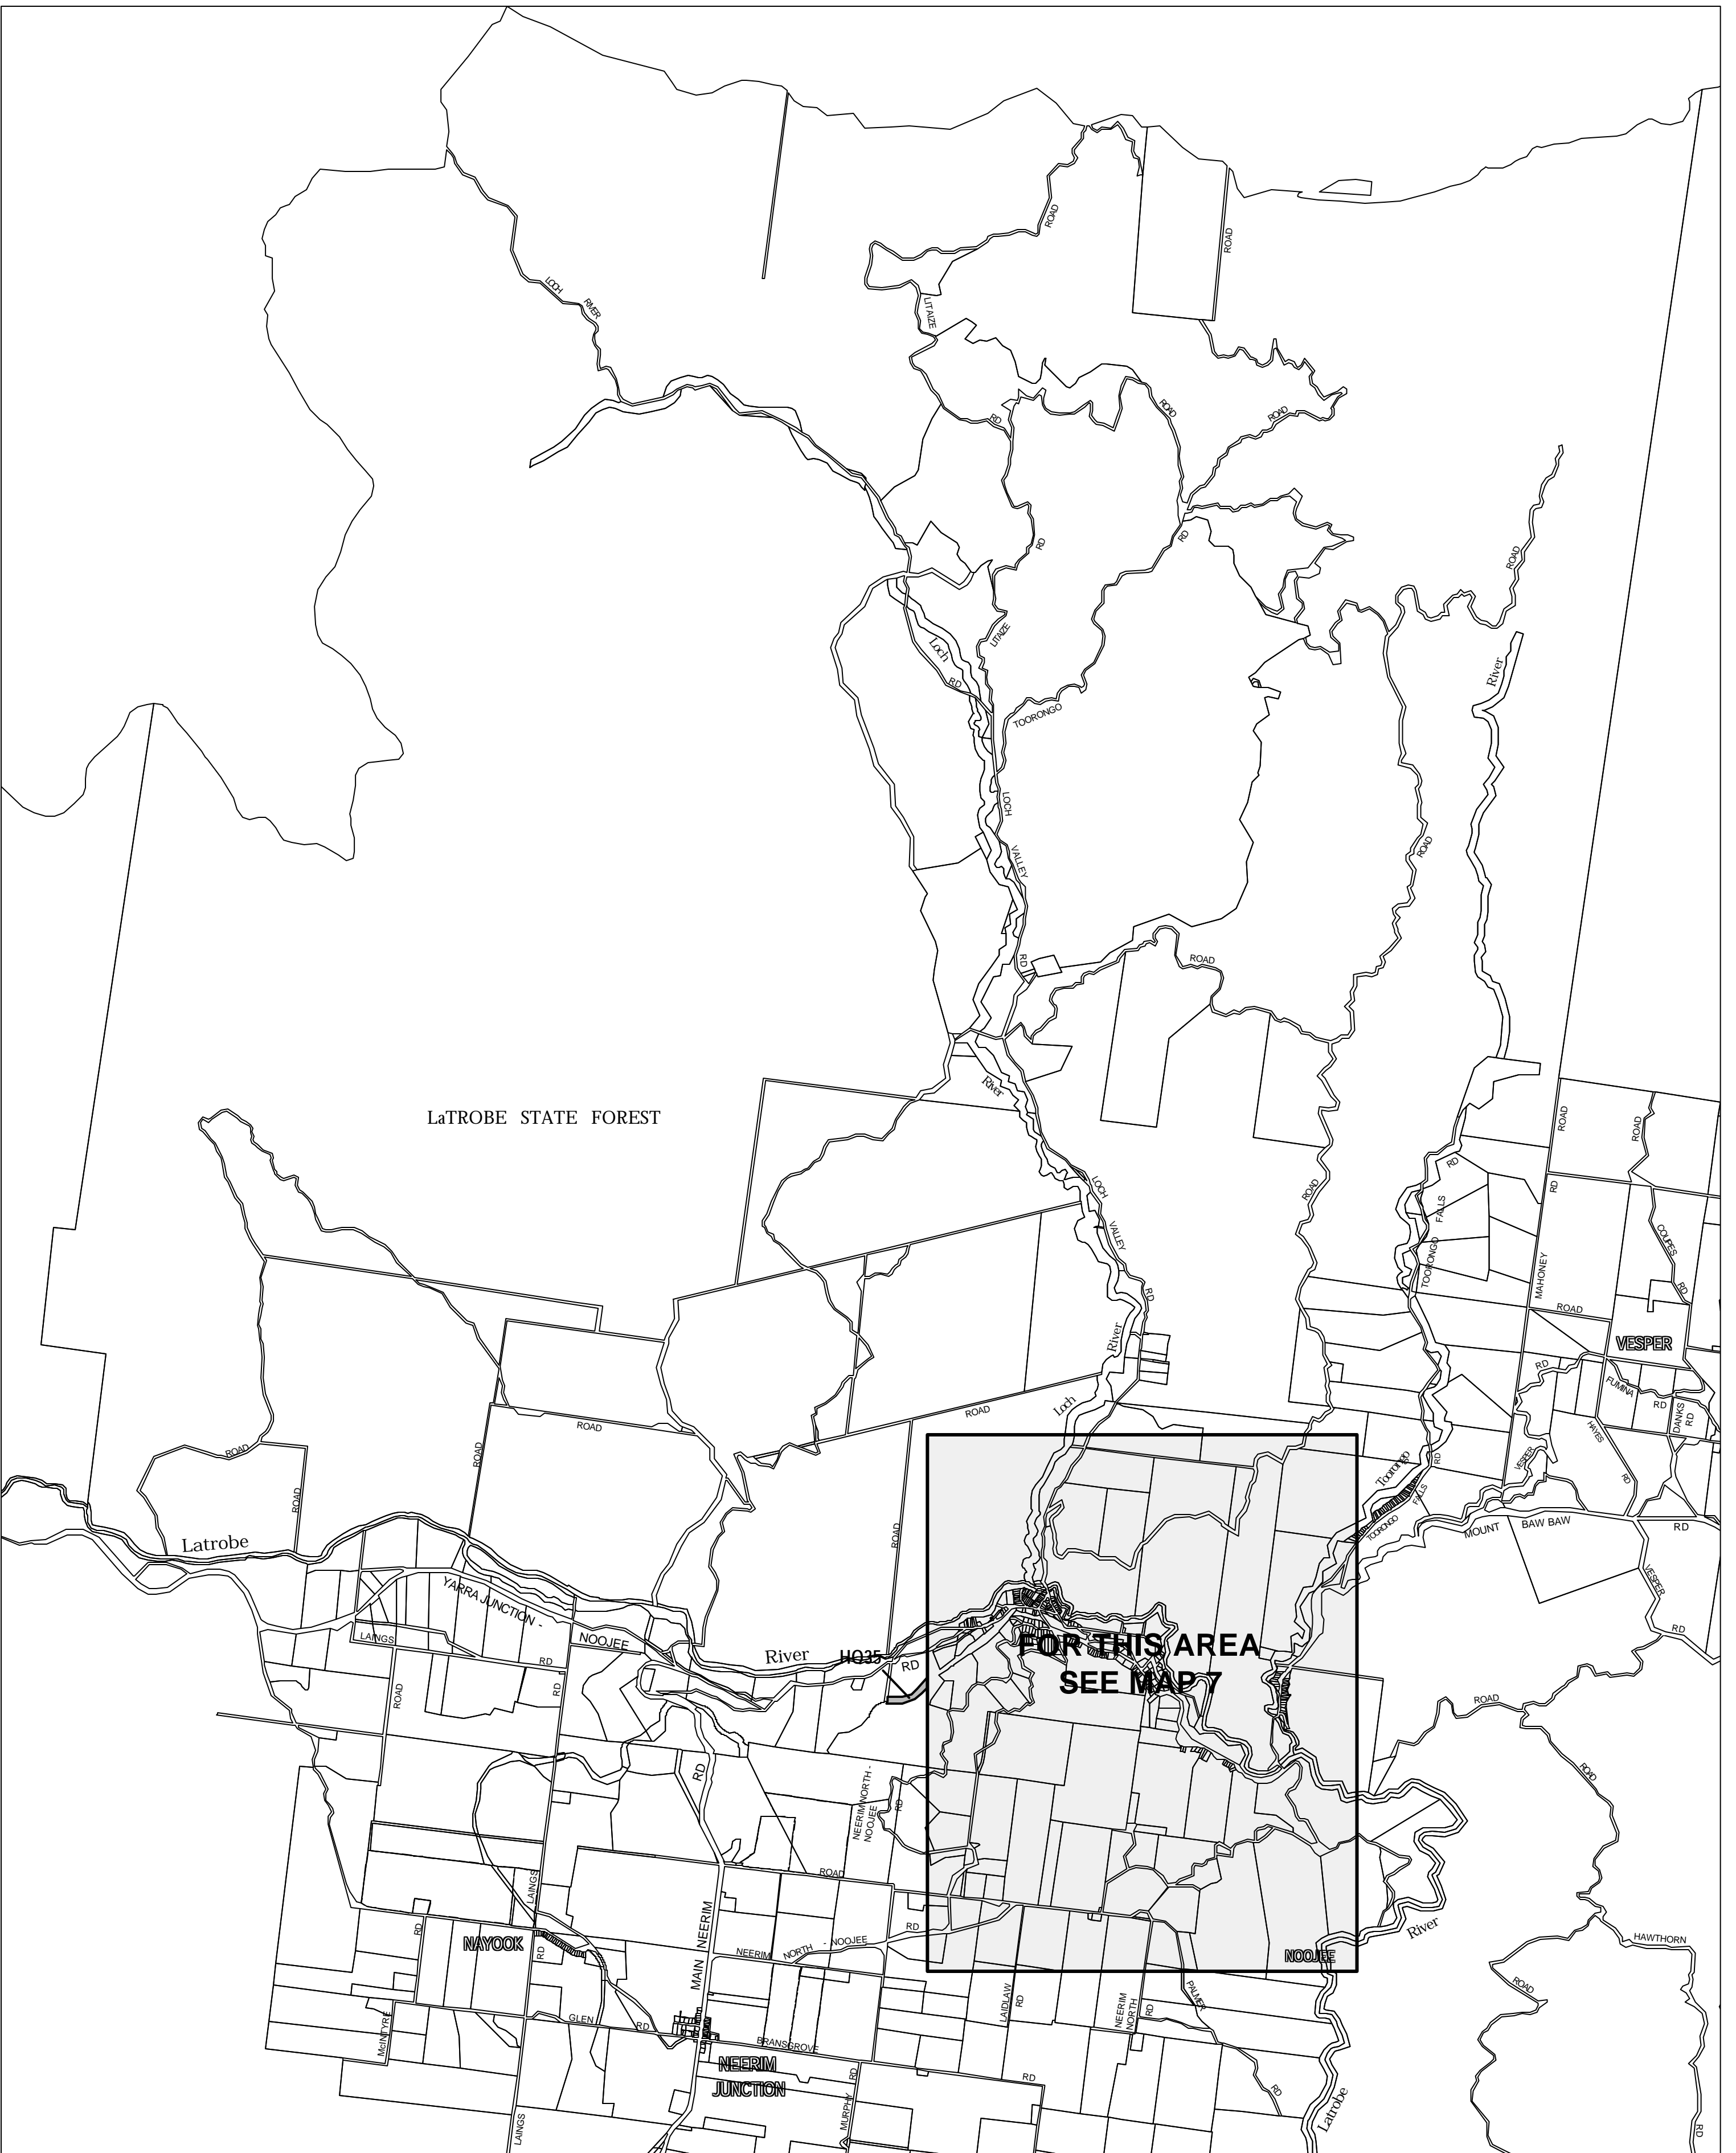

BAW BAW PLANNING SCHEME - LOCAL PROVISION

Overlays

HO Heritage Overlay

AUSTRALIAN MAP GRID ZONE 55

INDEX TO ADJOINING METRIC SERIES MAP

Printed: 24/8/2006

AMENDMENT C36