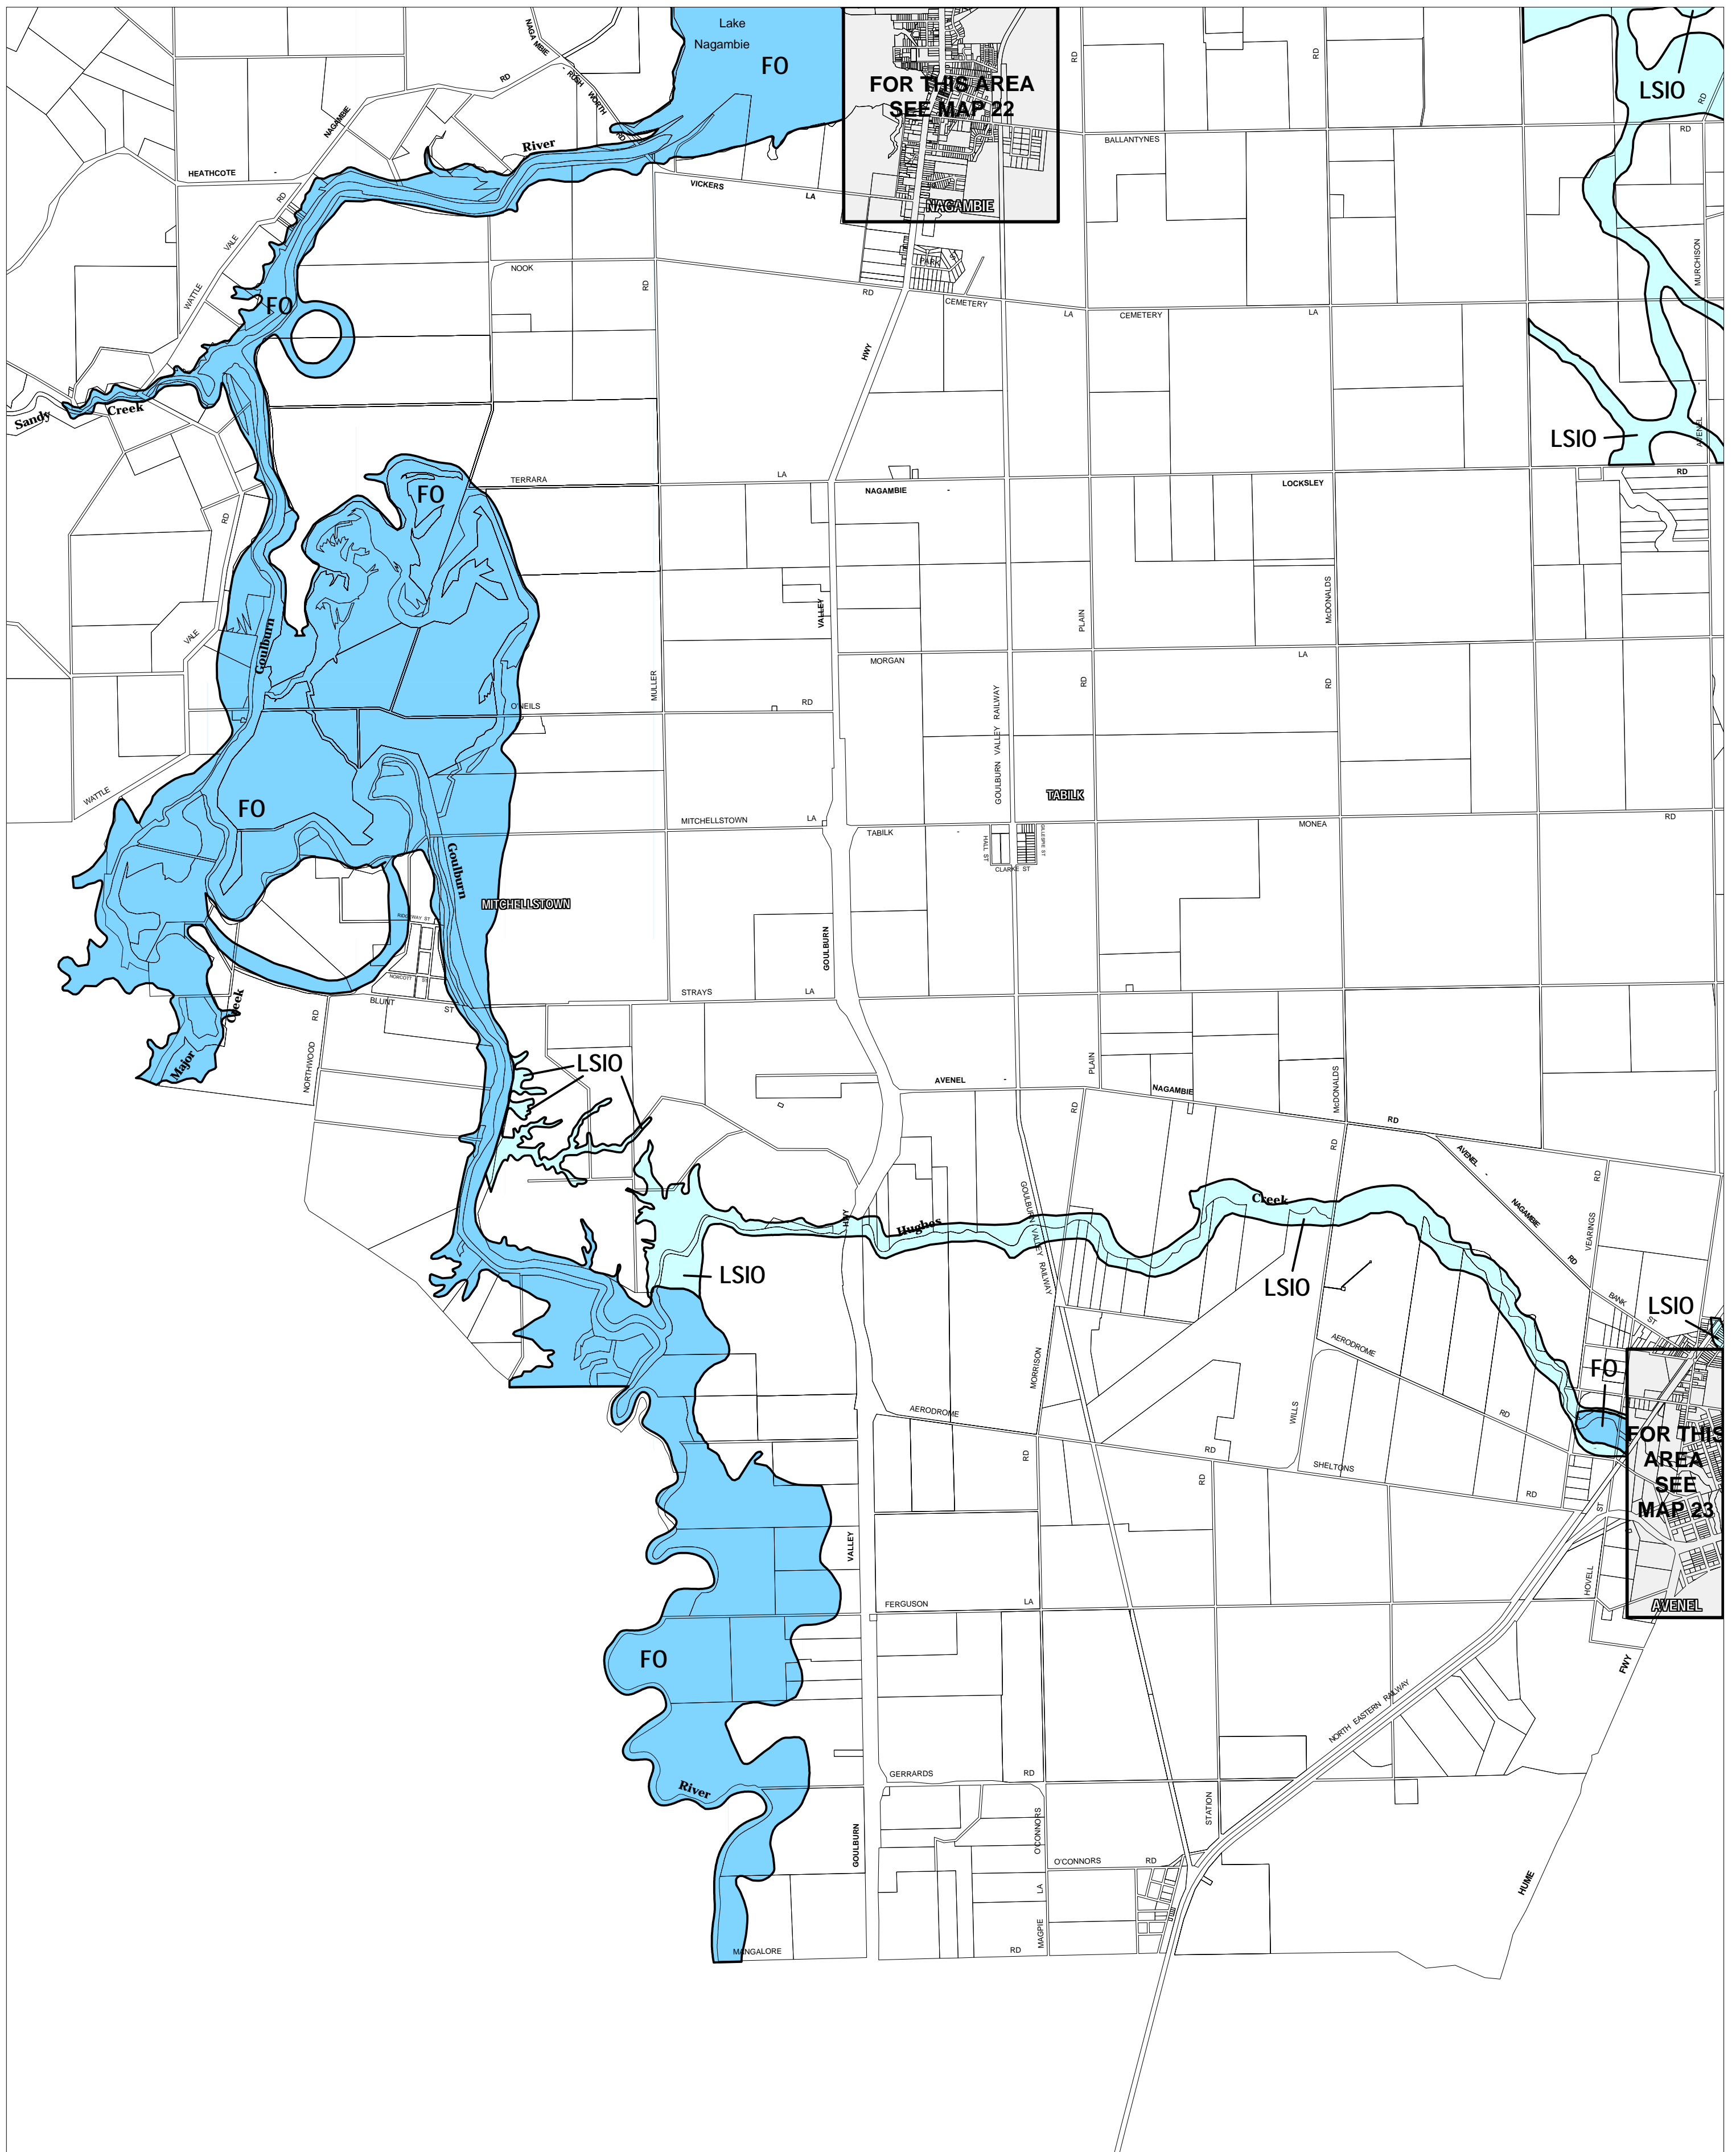

STRATHBOGIE PLANNING SCHEME - LOCAL PROVISION

AUSTRALIAN MAP GRID ZONE 55

INDEX TO ADJOINING METRIC SERIES MAP

Amendment C14
Printed: 12/4/2006