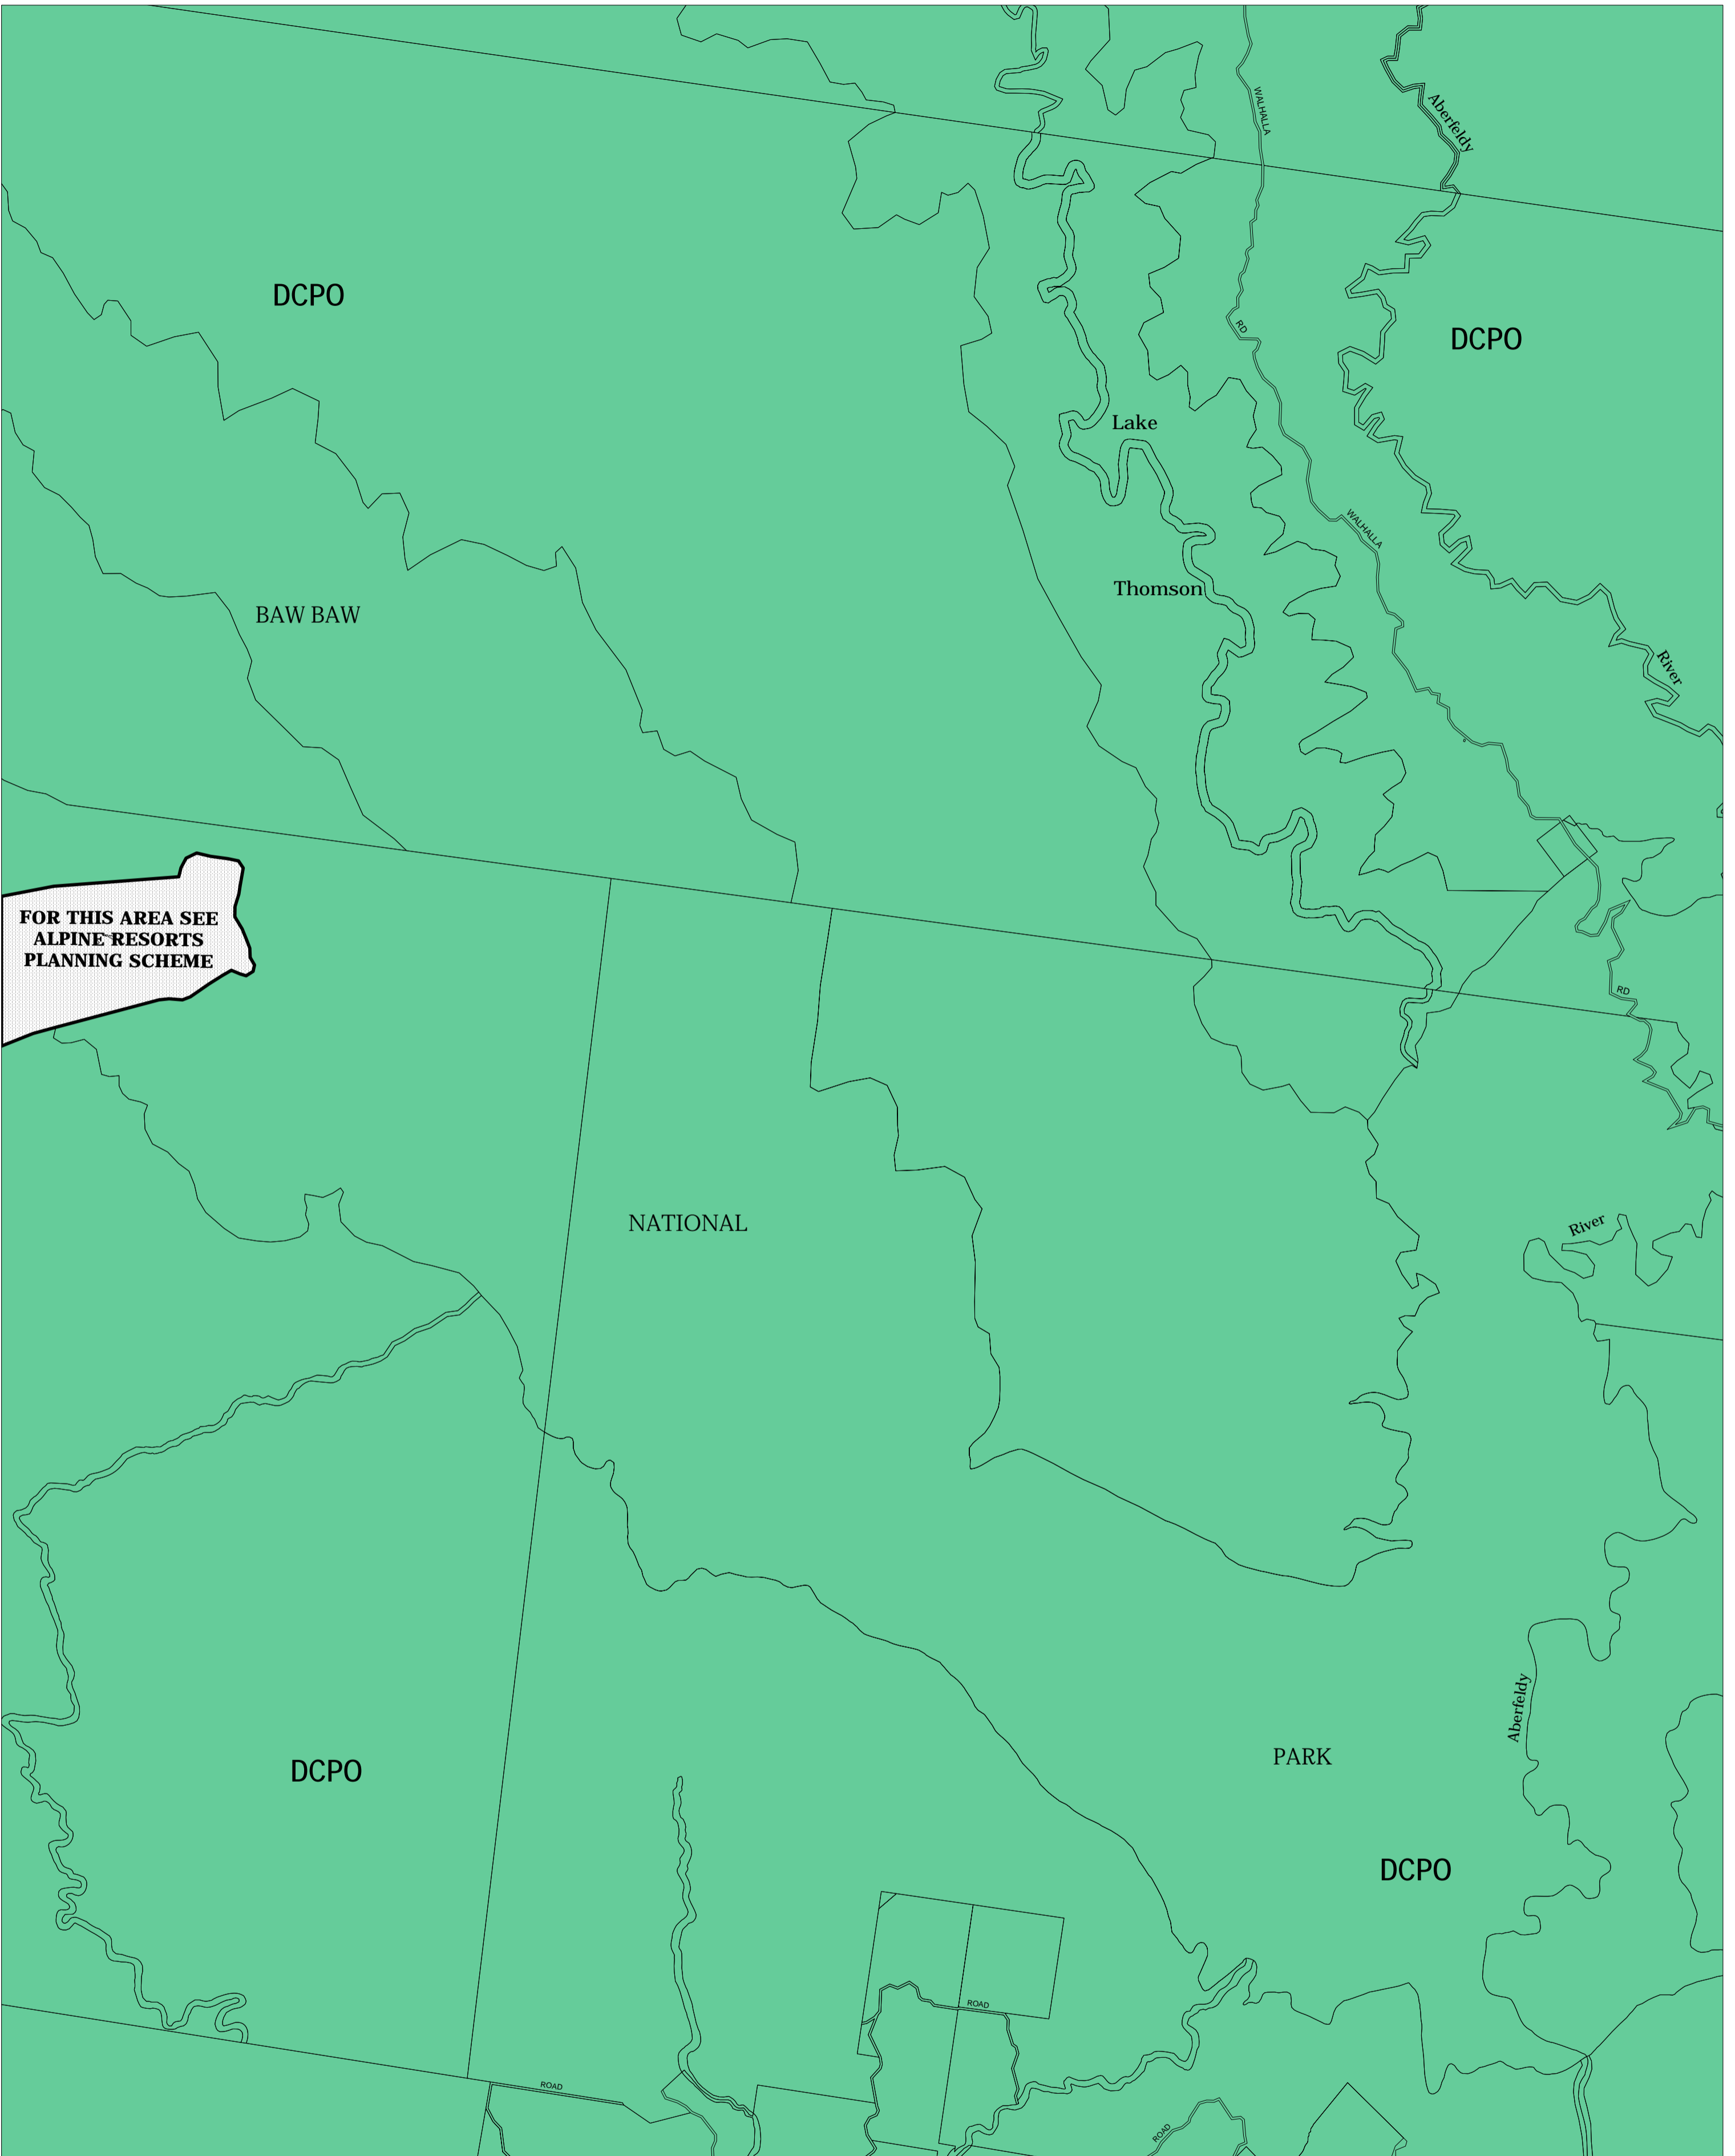

BAW BAW PLANNING SCHEME - LOCAL PROVISION

Overlays

- DCPO Development Contributions Plan Overlay

AUSTRALIAN MAP GRID ZONE 55

INDEX TO ADJOINING METRIC SERIES MAP

Printed: 12/5/2008

AMENDMENT C47 PART 1