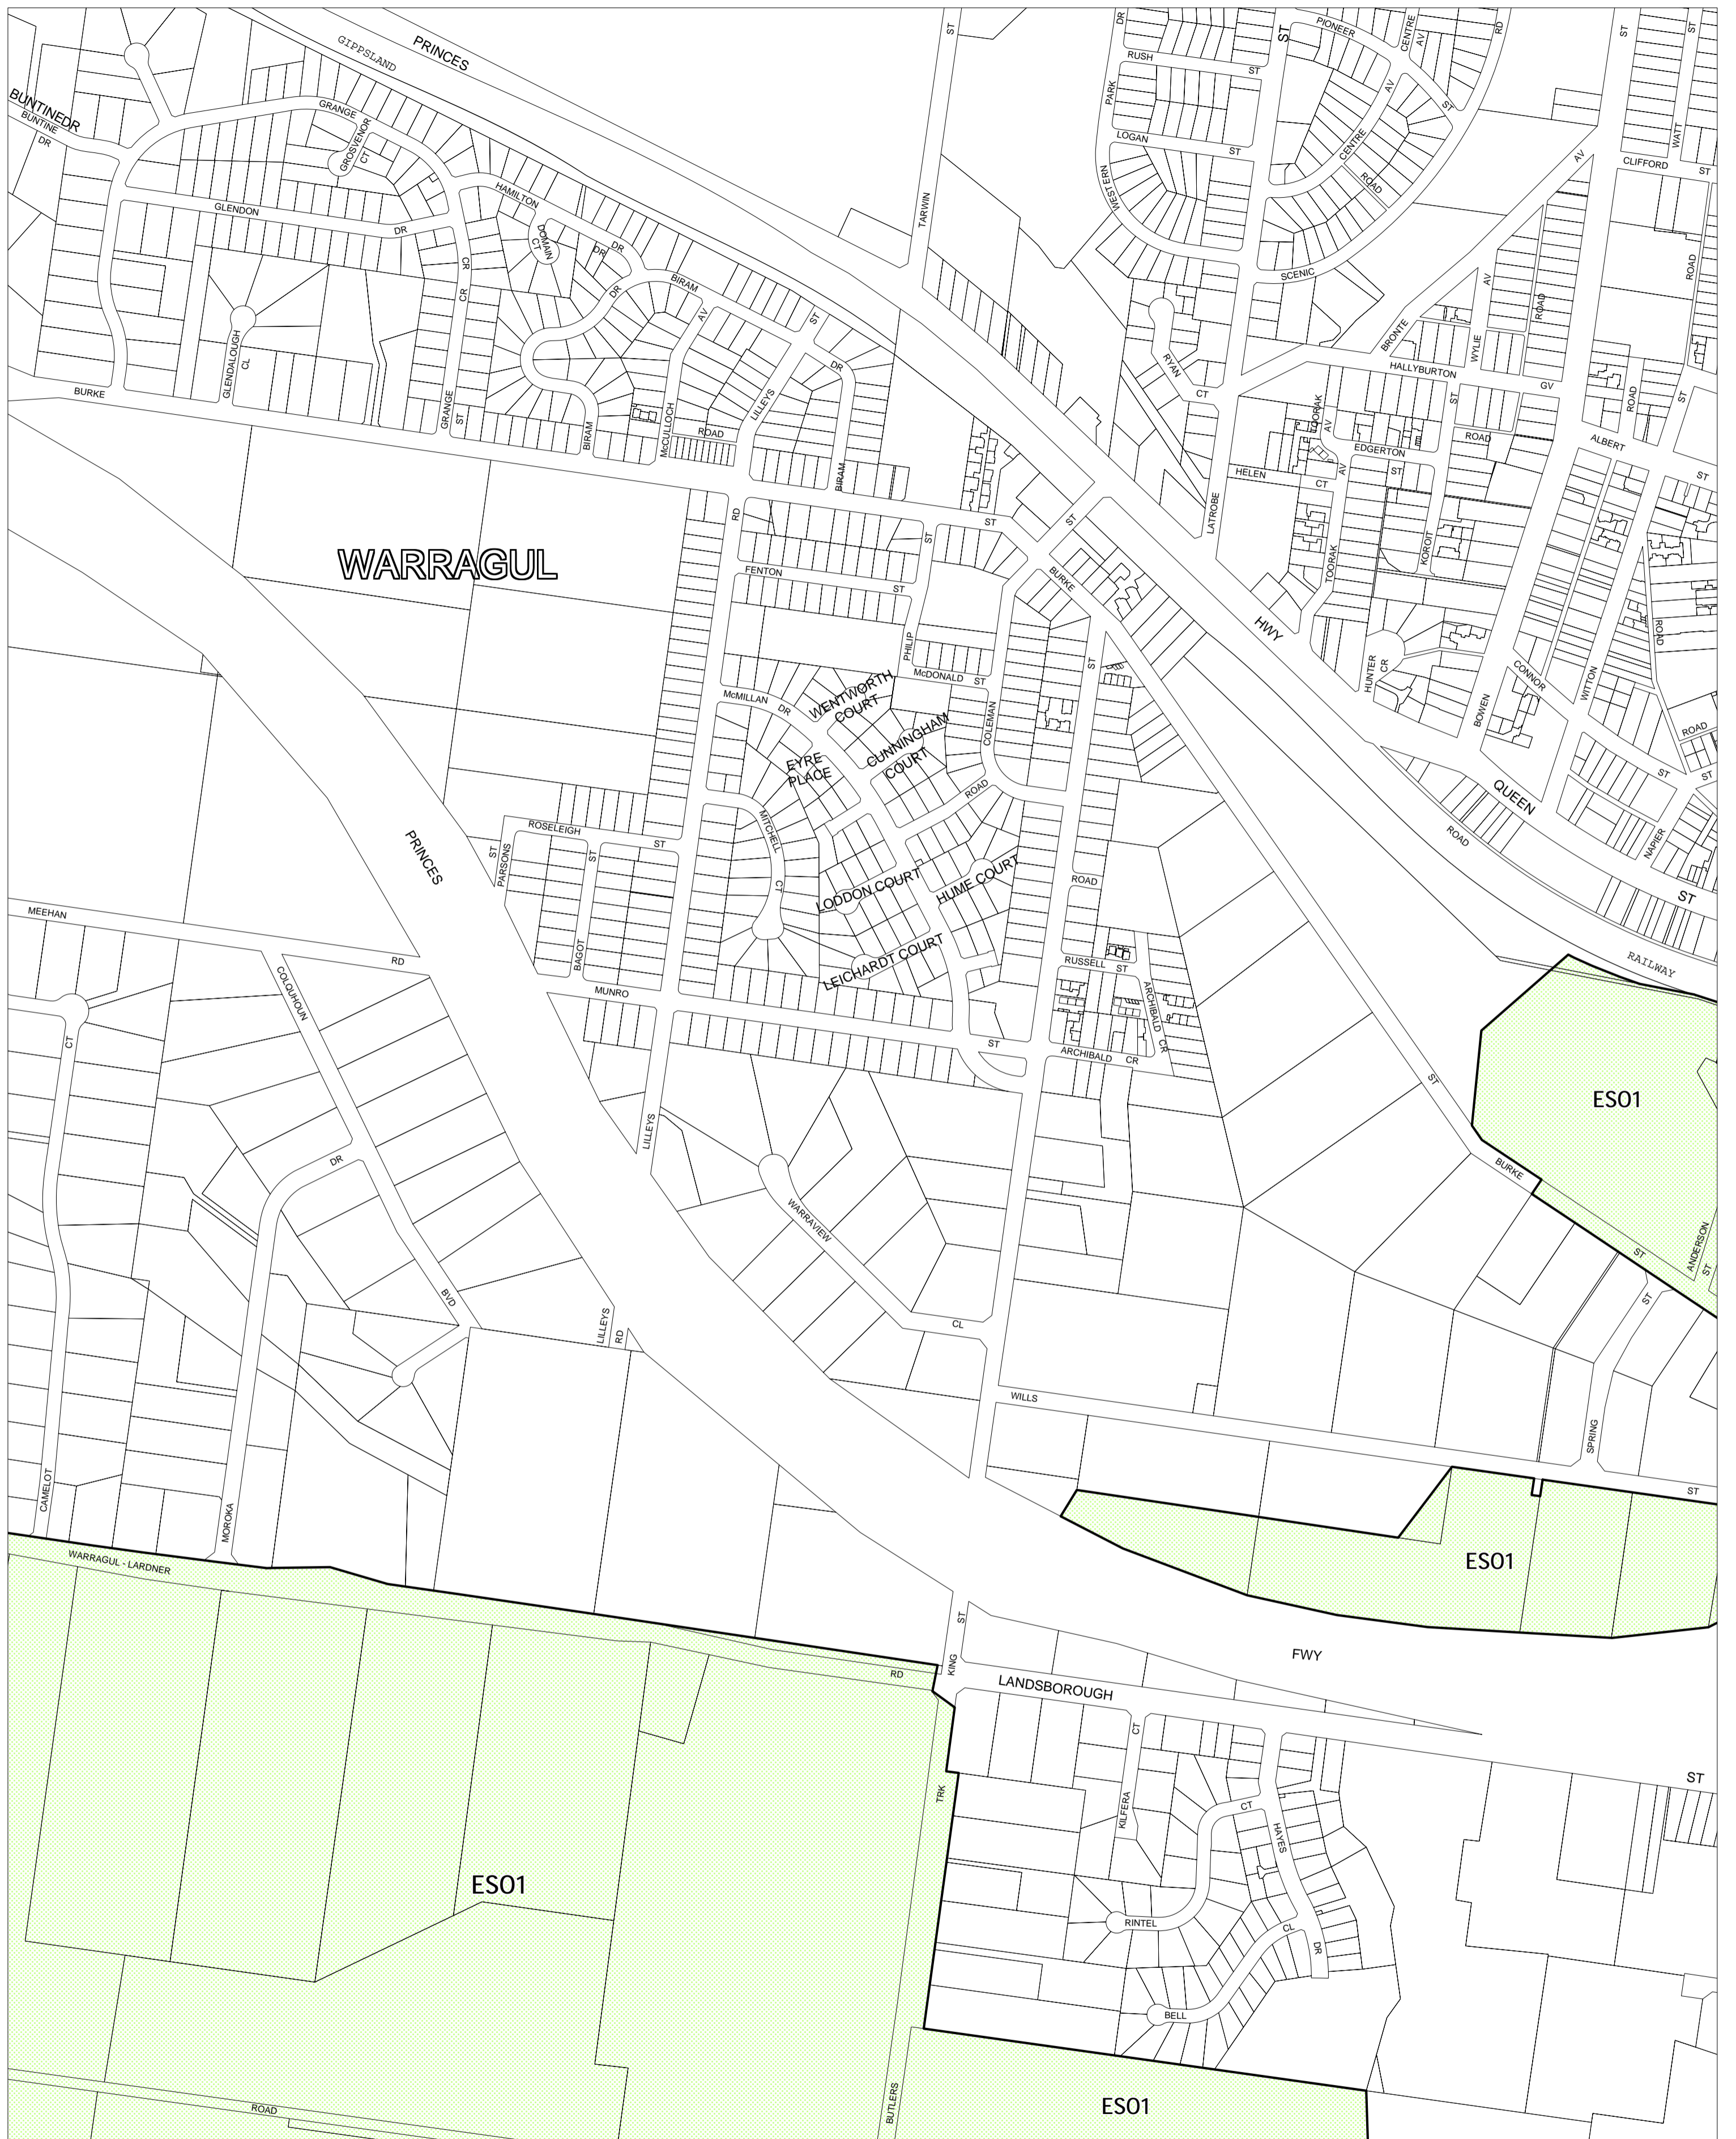

BAW BAW PLANNING SCHEME - LOCAL PROVISION

Overlays

- ES01 Environmental Significance Overlay - Schedule 1

AUSTRALIAN MAP GRID ZONE 55

Printed: 13/6/2008

AMENDMENT C47 PART 2