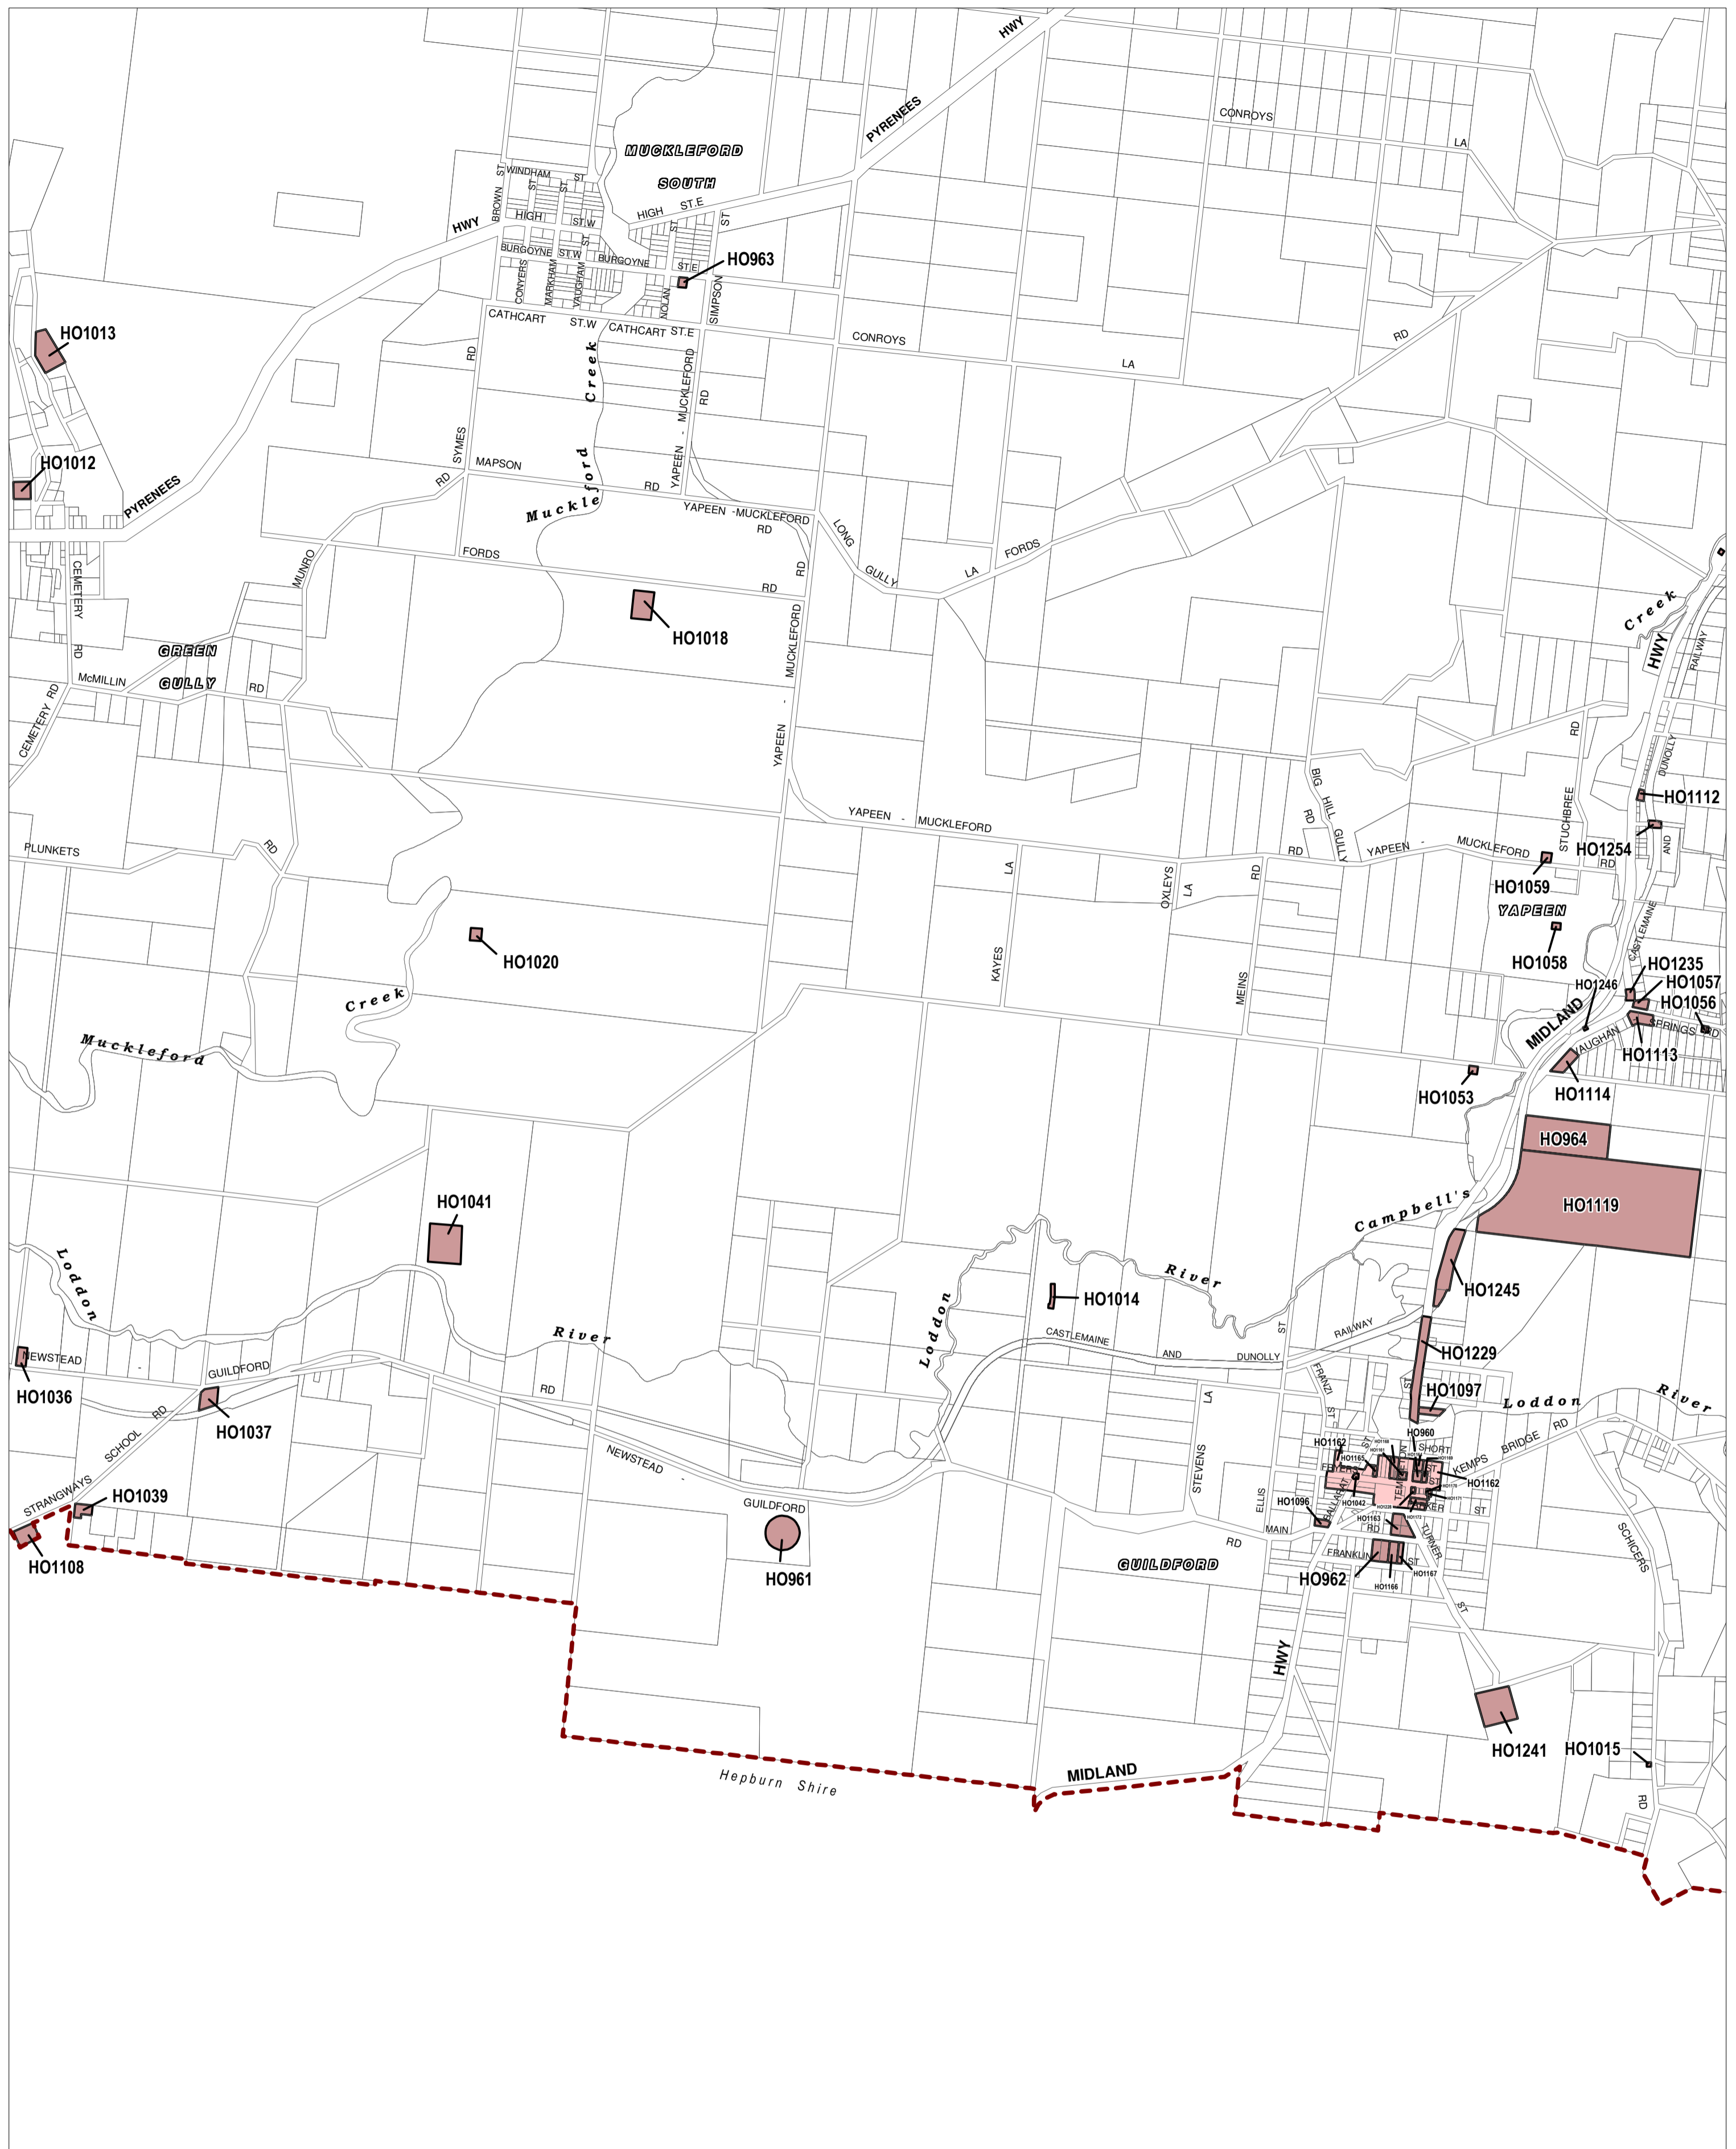

MOUNT ALEXANDER PLANNING SCHEME - LOCAL PROVISION

Overlays

HO Heritage Overlay

500 0 500 1000 1500 m

AUSTRALIAN MAP GRID ZONE 55

INDEX TO ADJOINING METRIC SERIES MAP

1	2	3	4	5	6	7	8	9
10	11	12	13	14	15	16	17	18
19	20	21	22	23	24	25	26	27
28	29	30	31	32	33	34	35	36
37	38	39	40	41	42	43	44	45

State Government Victoria

Printed: 22/2/2013

AMENDMENT C55