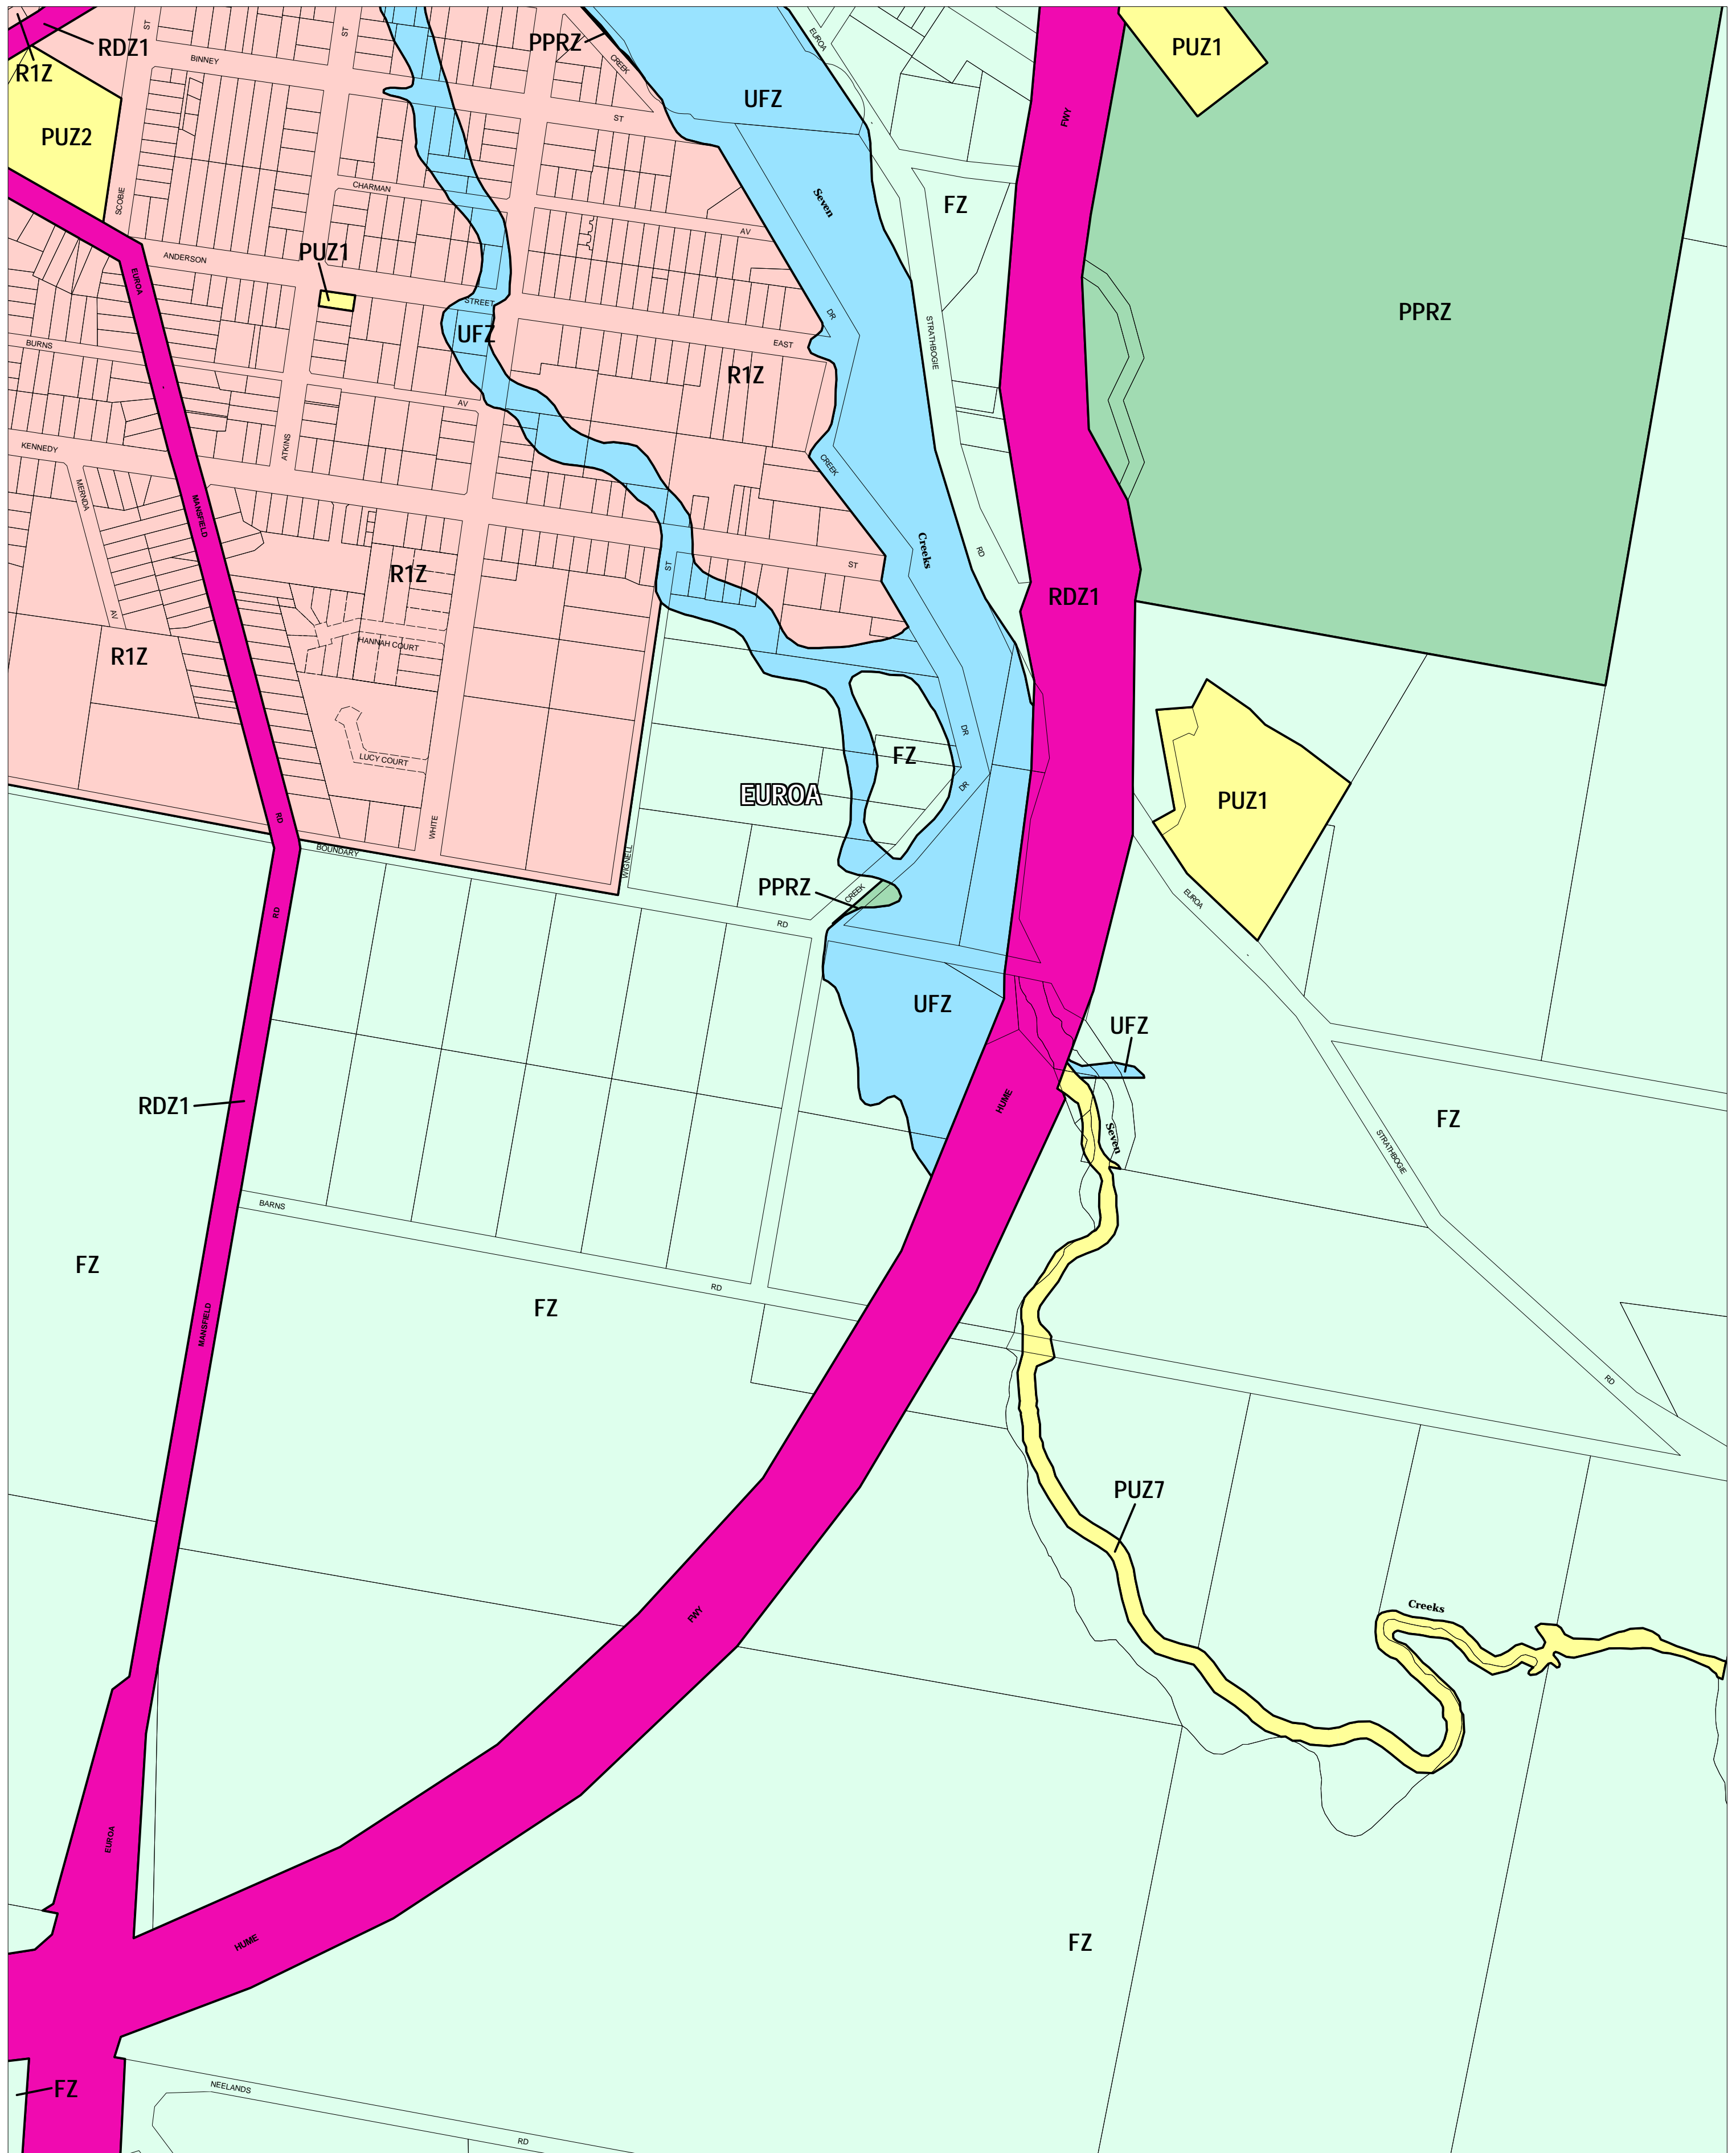

STRATHBOGIE PLANNING SCHEME - LOCAL PROVISION

This publication is copyright. No part may be reproduced by any process except in accordance with the provisions of the Copyright Act. © State of Victoria.
 This map should be read in conjunction with additional Planning Overlay Maps (if applicable) as indicated on the INDEX TO MAPS.

Public Land	Special Purpose
PPRZ Public Park And Recreation Zone	UFZ Urban Floodway Zone
PUZ2 Public Use Zone Education	
PUZ7 Public Use Zone Other Public Use	
PUZ1 Public Use Zone Service And Utility	
RDZ1 Road Zone Category 1	
R1Z Residential 1 Zone	
FZ Farming Zone	

THIS MAP INCORPORATES APPROVED ZONES AS AT: 04/05/2006 AMENDMENT C35

Printed: 10/5/2006