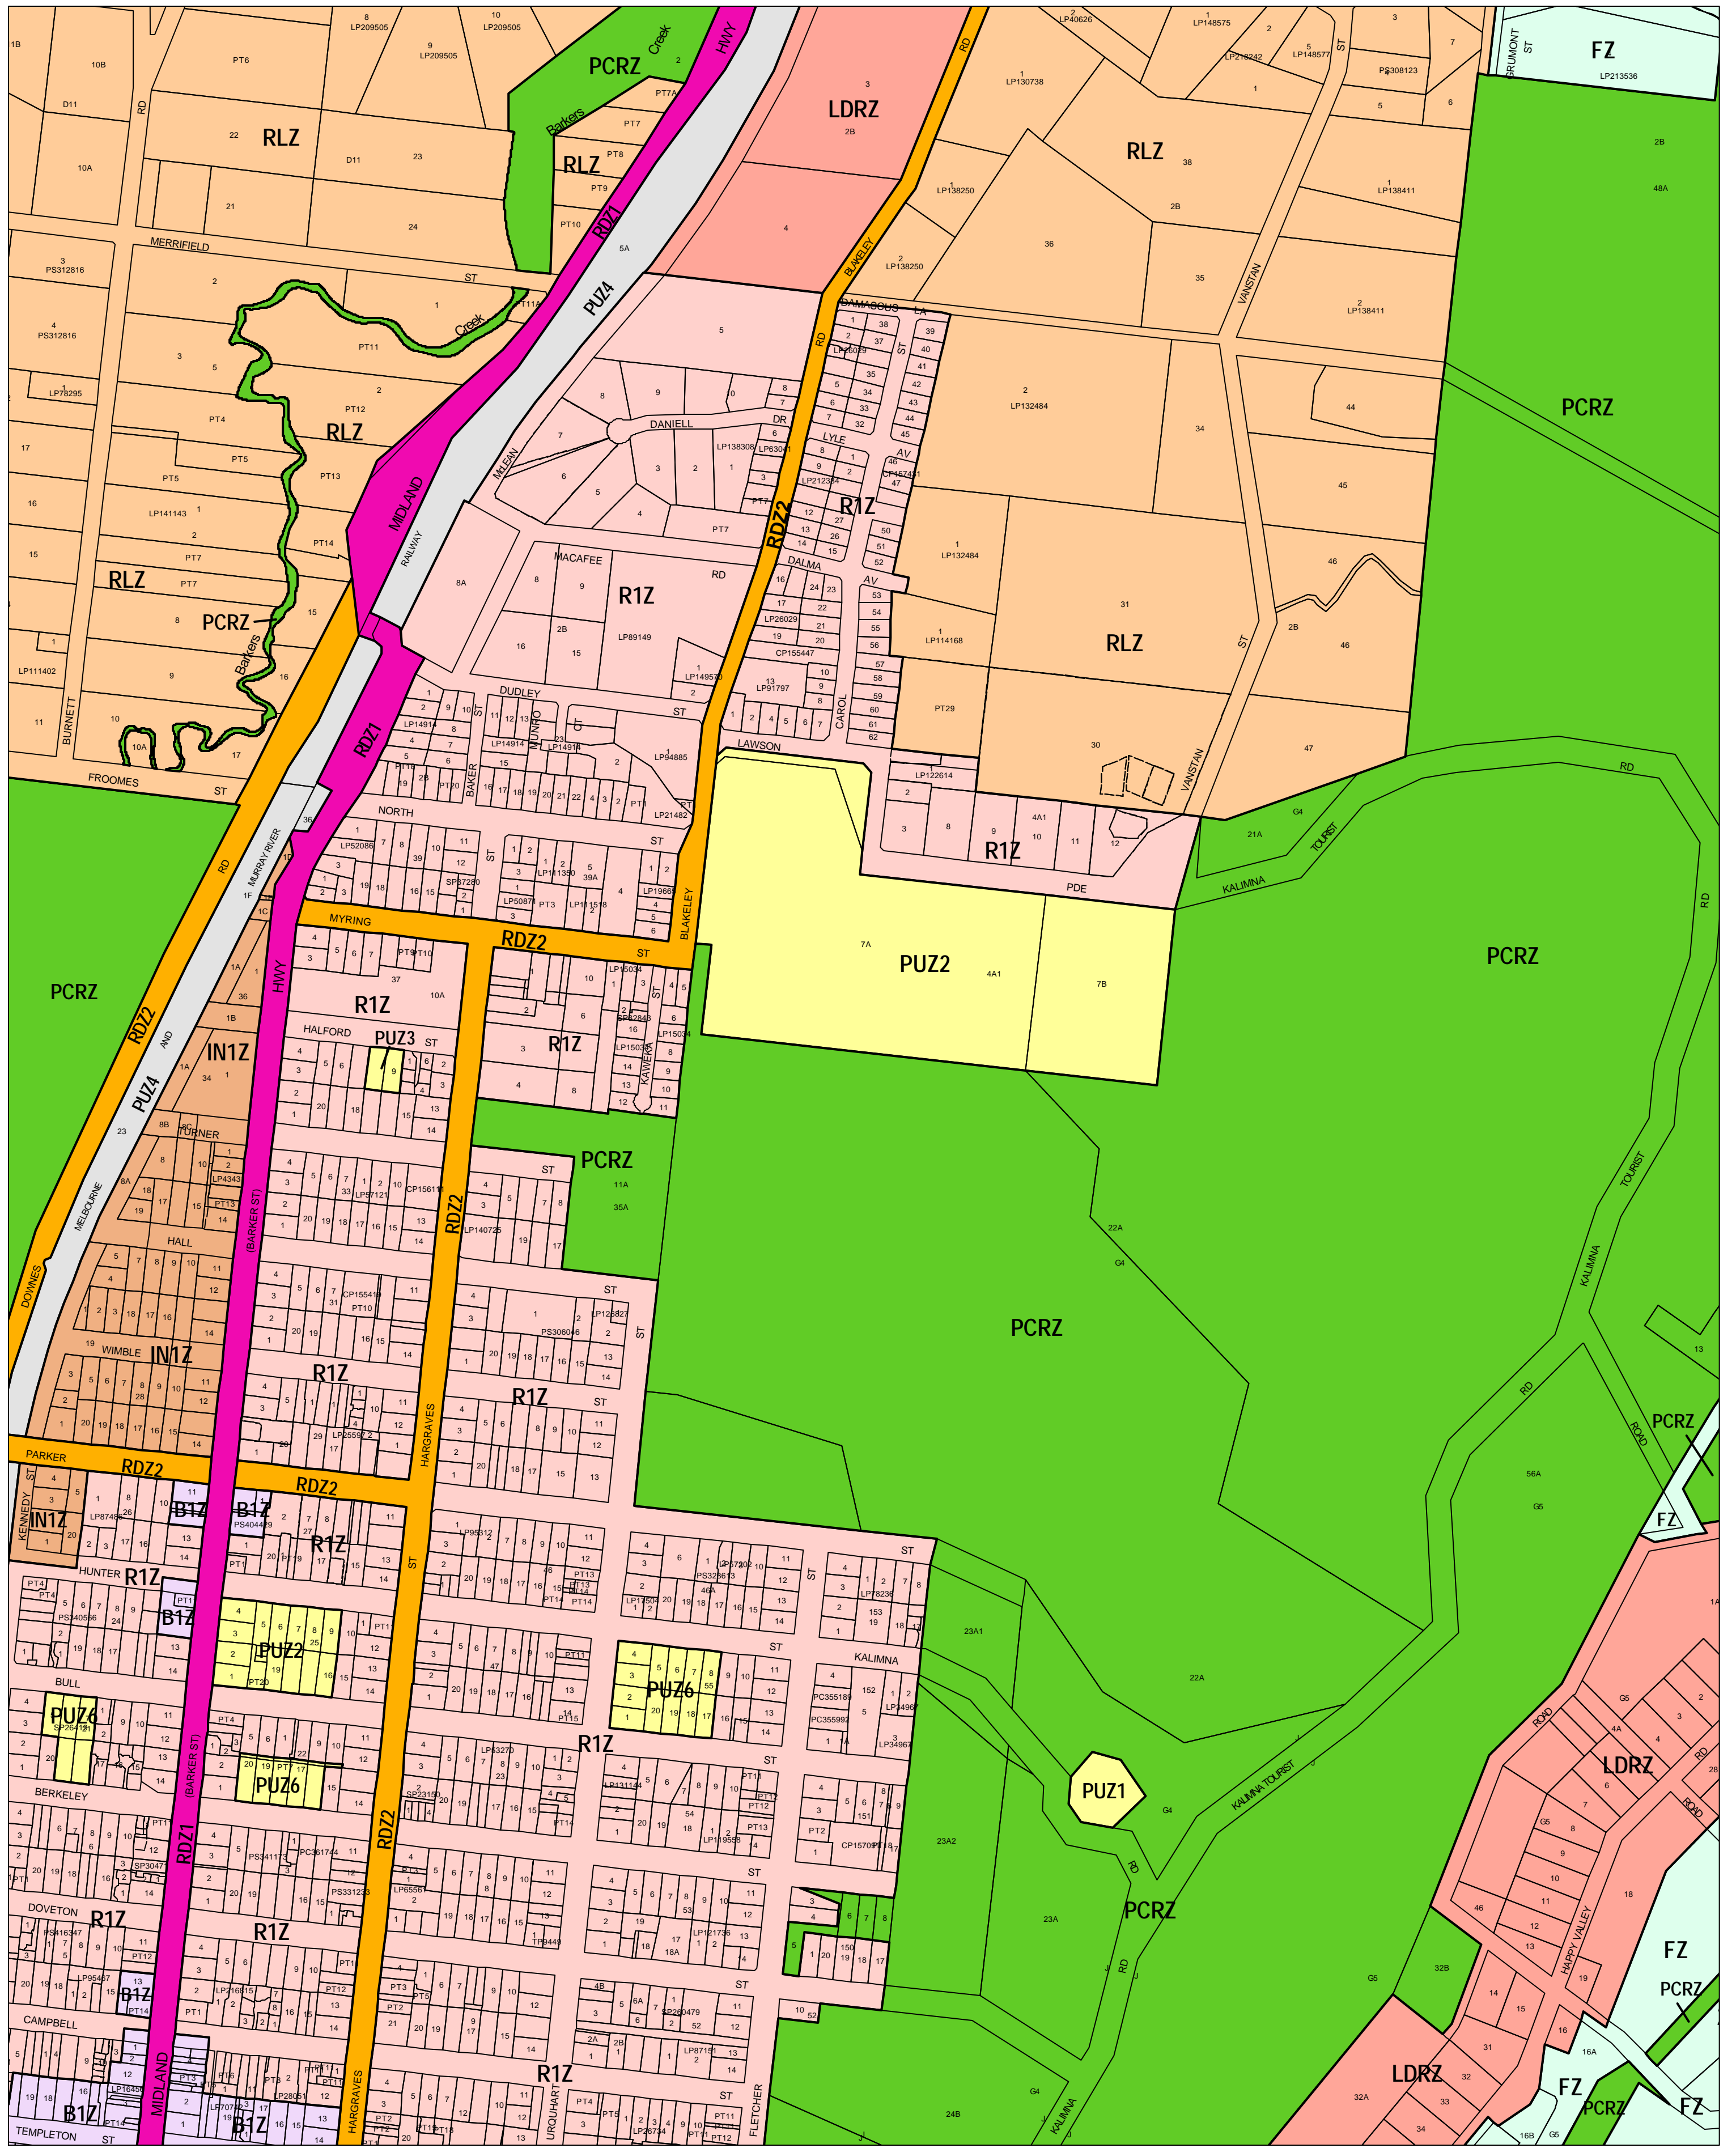

MOUNT ALEXANDER PLANNING SCHEME - LOCAL PROVISION

Business	Public Use Zone Transport
B1Z Business 1 Zone	PUZ4
Industrial	Road Zone Category 1
I1Z Industrial 1 Zone	RDZ1
Public Land	Road Zone Category 2
PCRZ Public Conservation And Resource Zone	RDZ2
PUZ2 Public Use Zone Education	RDZ3
PUZ3 Public Use Zone Health And Community	Residential
PUZ4 Public Use Zone Local Government	LDRZ Low Density Residential Zone
PUZ5 Public Use Zone Service And Utility	R1Z Residential 1 Zone
	Rural
	FZ Farming Zone
	RZ Rural Living Zone