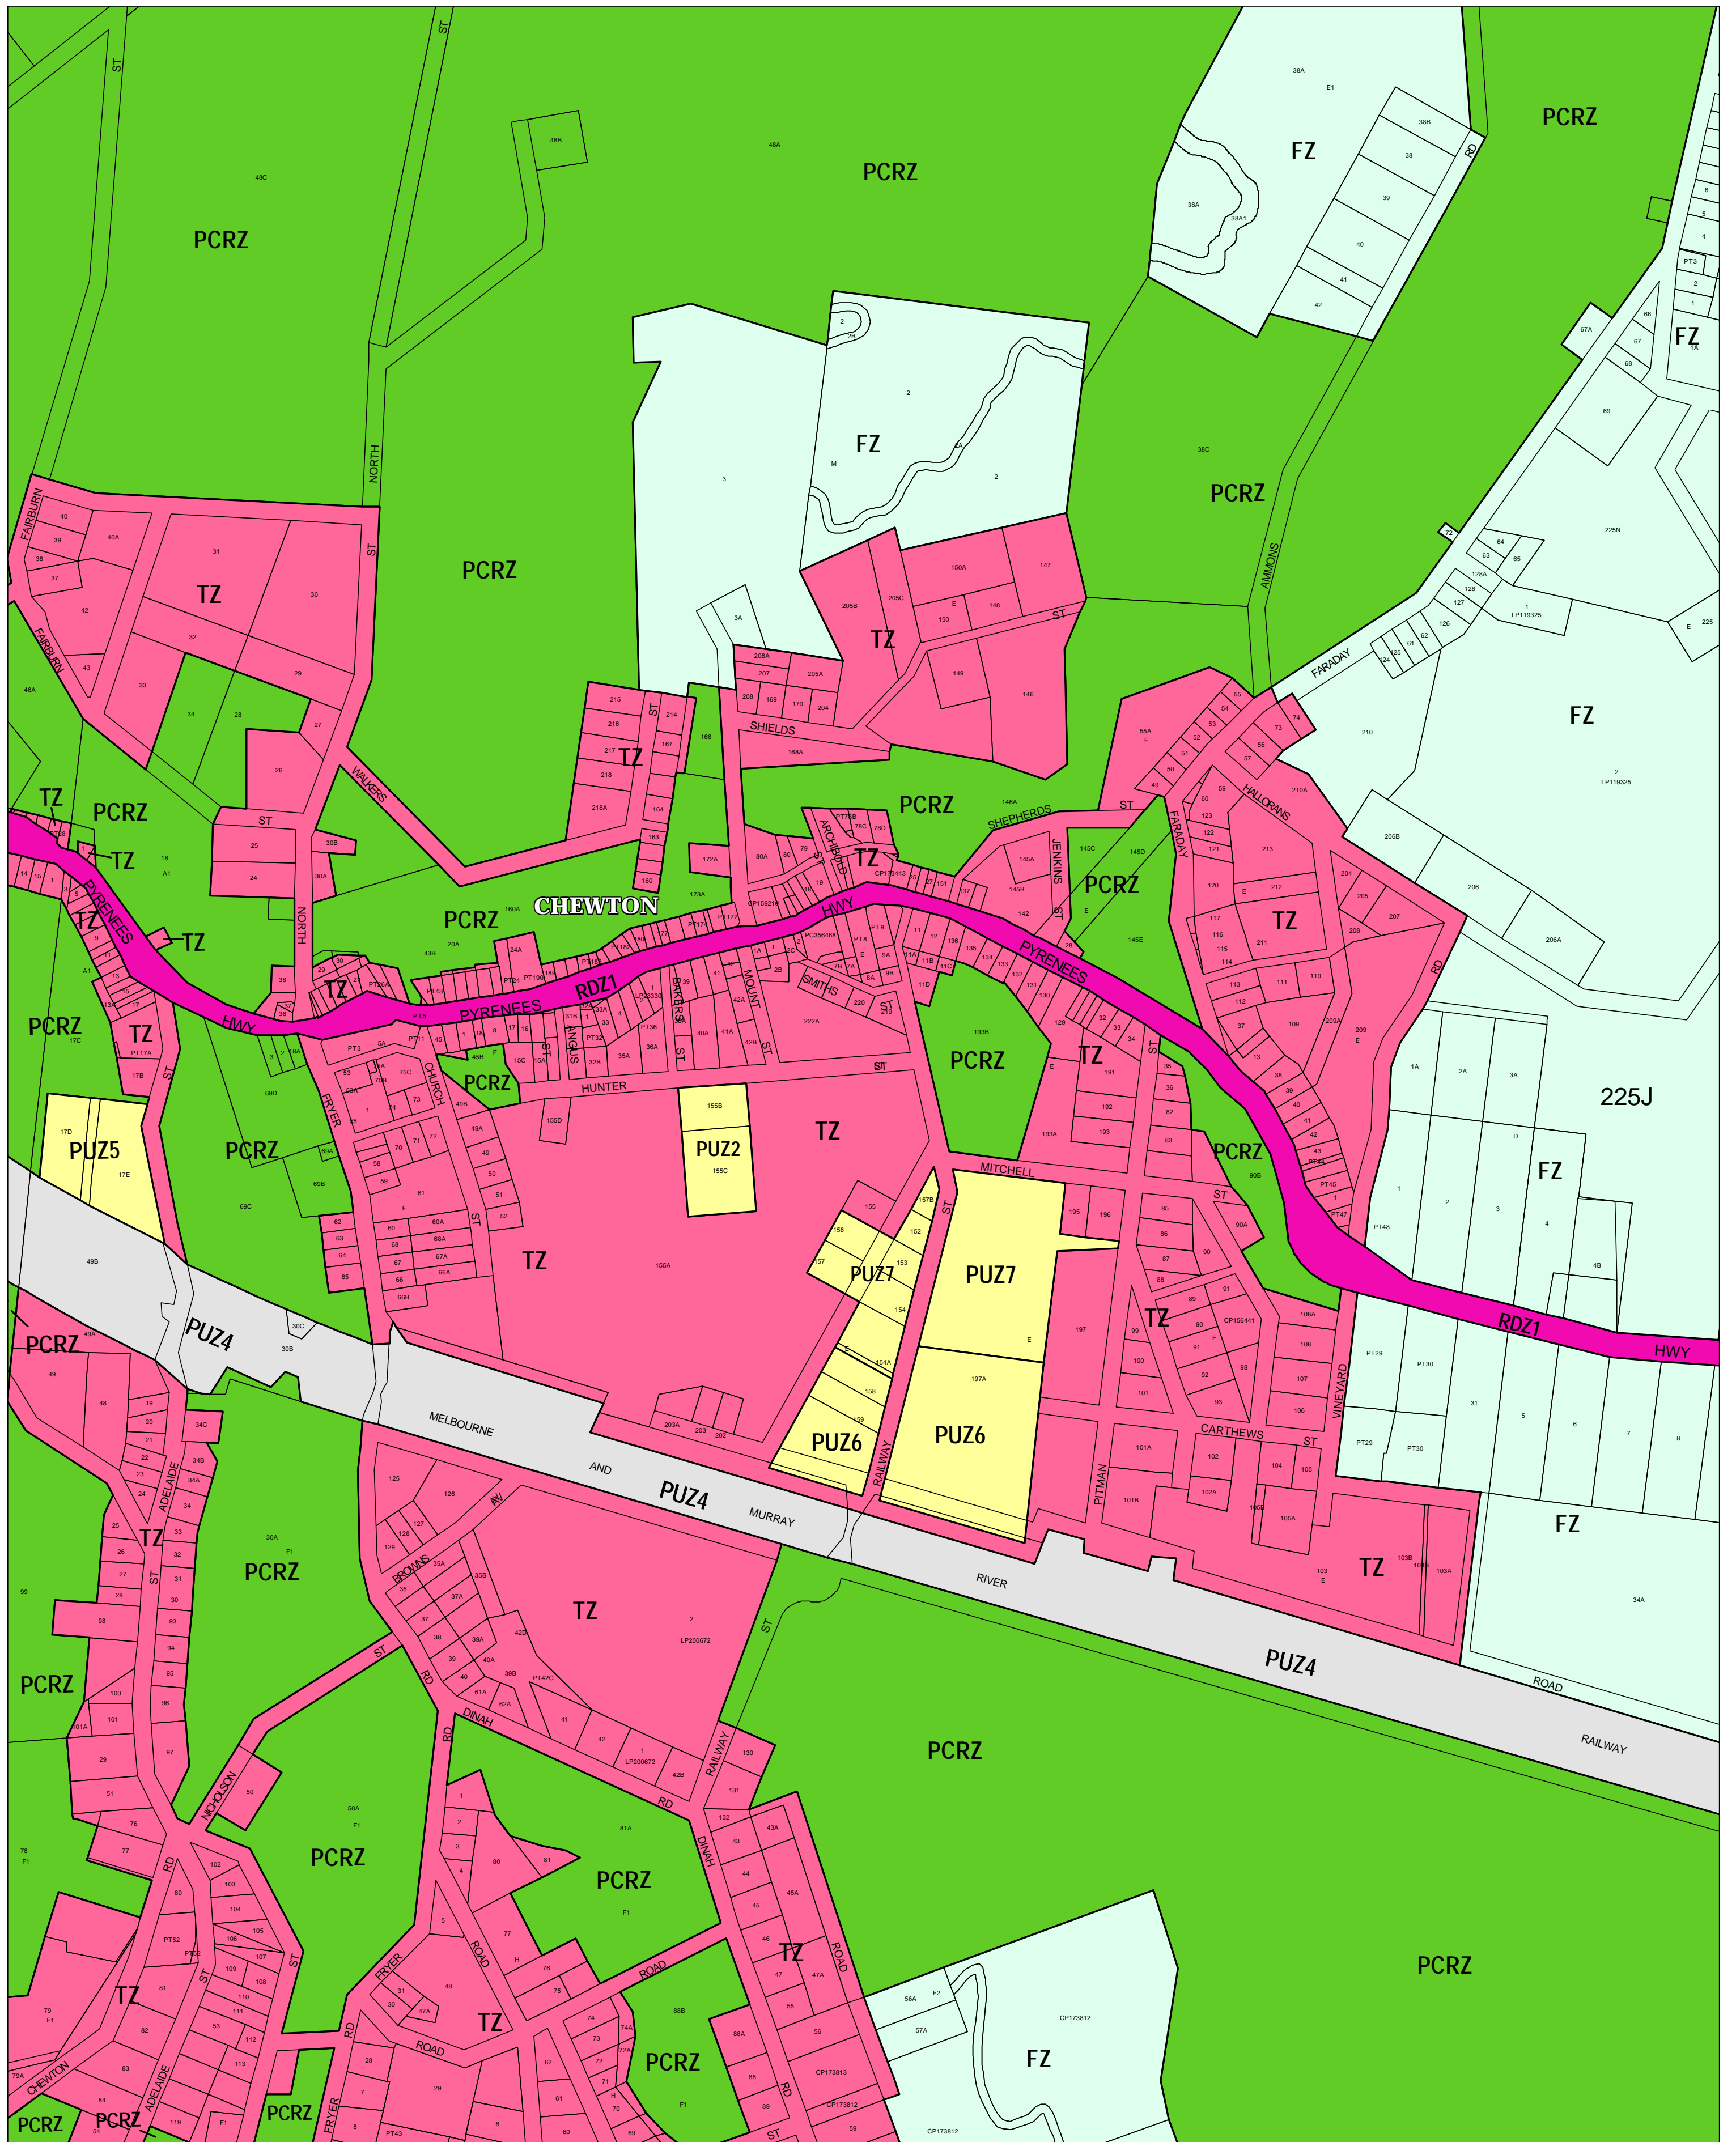

MOUNT ALEXANDER PLANNING SCHEME - LOCAL PROVISION